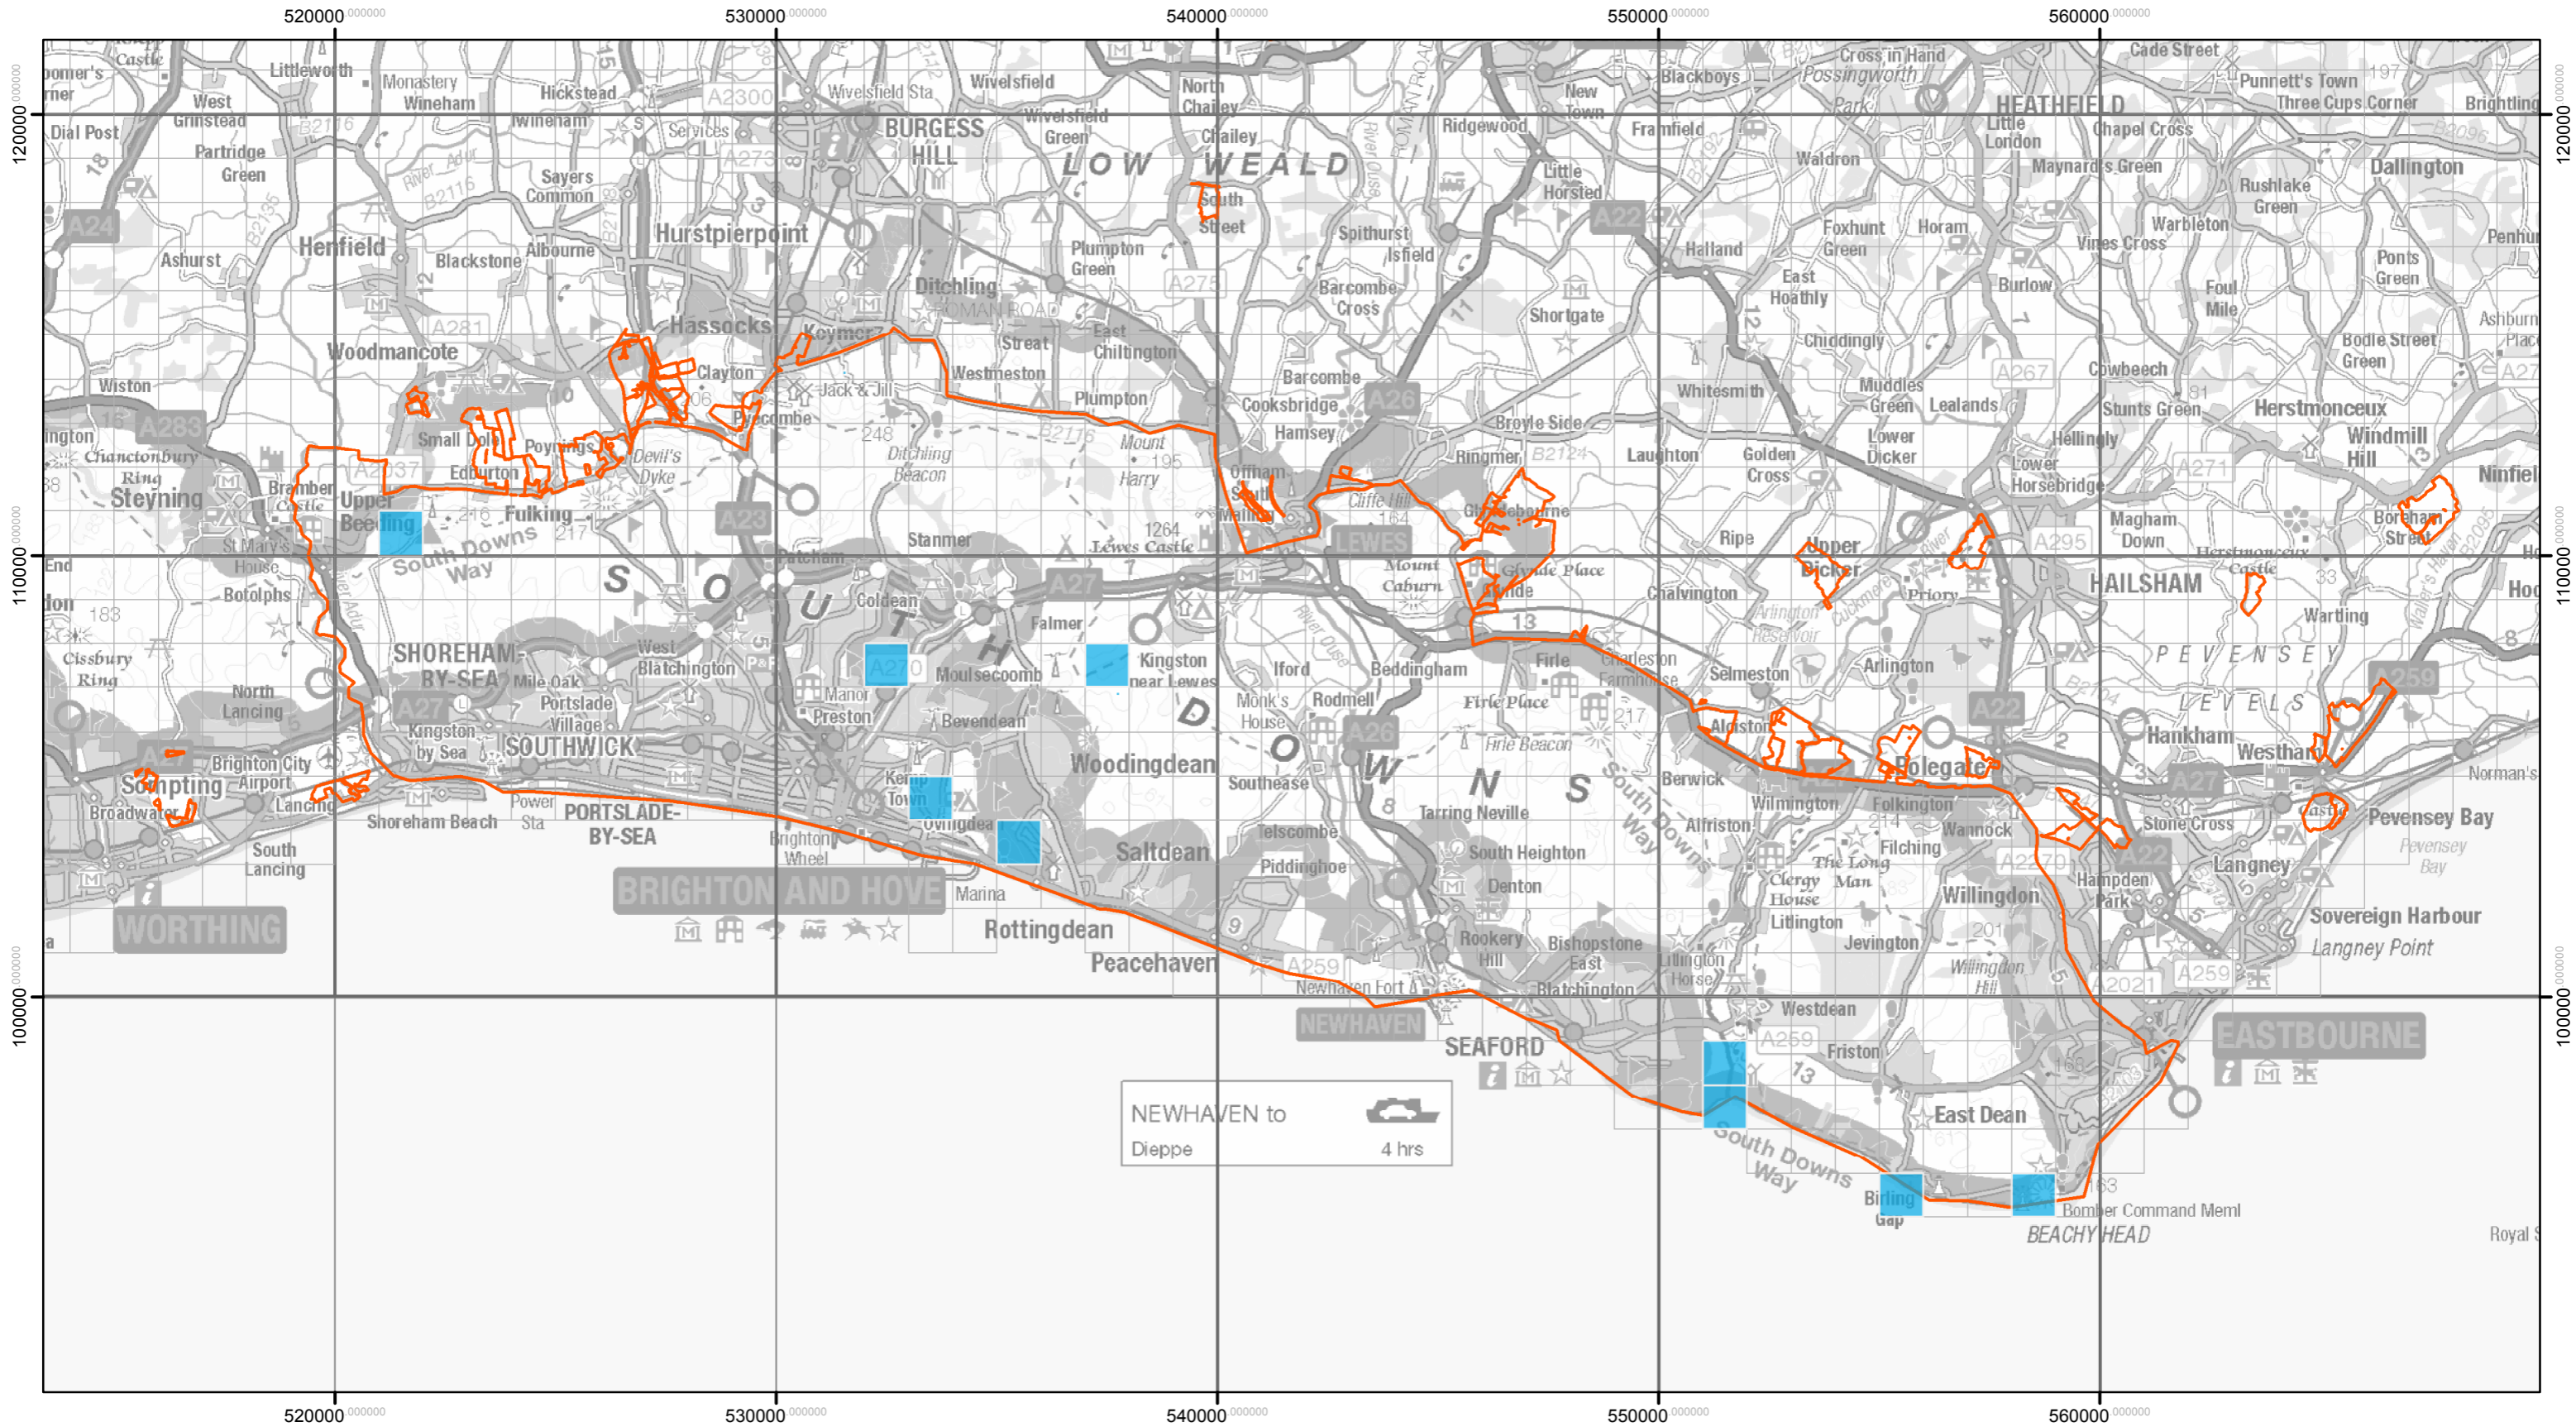

Key to Map:
■ Possible or confirmed breeding record
 Eastern South Downs Farmer Cluster area

Skylark breeding records 1999 - 2001

NEWHAVEN to Dieppe 4 hrs

Key to Map:

- Possible or confirmed breeding record
- Eastern South Downs Farmer Cluster area

Skylark breeding records 2009 - 2011

NEWHAVEN to Dieppe 4 hrs

Key to Map:

- Possible or confirmed breeding record
- Eastern South Downs Farmer Cluster area

Skylark breeding records 2014 - 2016

NEWHAVEN to Dieppe 4 hrs

- Key to Map:
- Possible or confirmed breeding record
 - Eastern South Downs Farmer Cluster area

Yellowhammer breeding records 1999 - 2001

NEWHAVEN to Dieppe
4 hrs

Key to Map:

- Possible or confirmed breeding record
- Eastern South Downs Farmer Cluster area

- Key to Map:
- Possible or confirmed breeding record
 - Eastern South Downs Farmer Cluster area