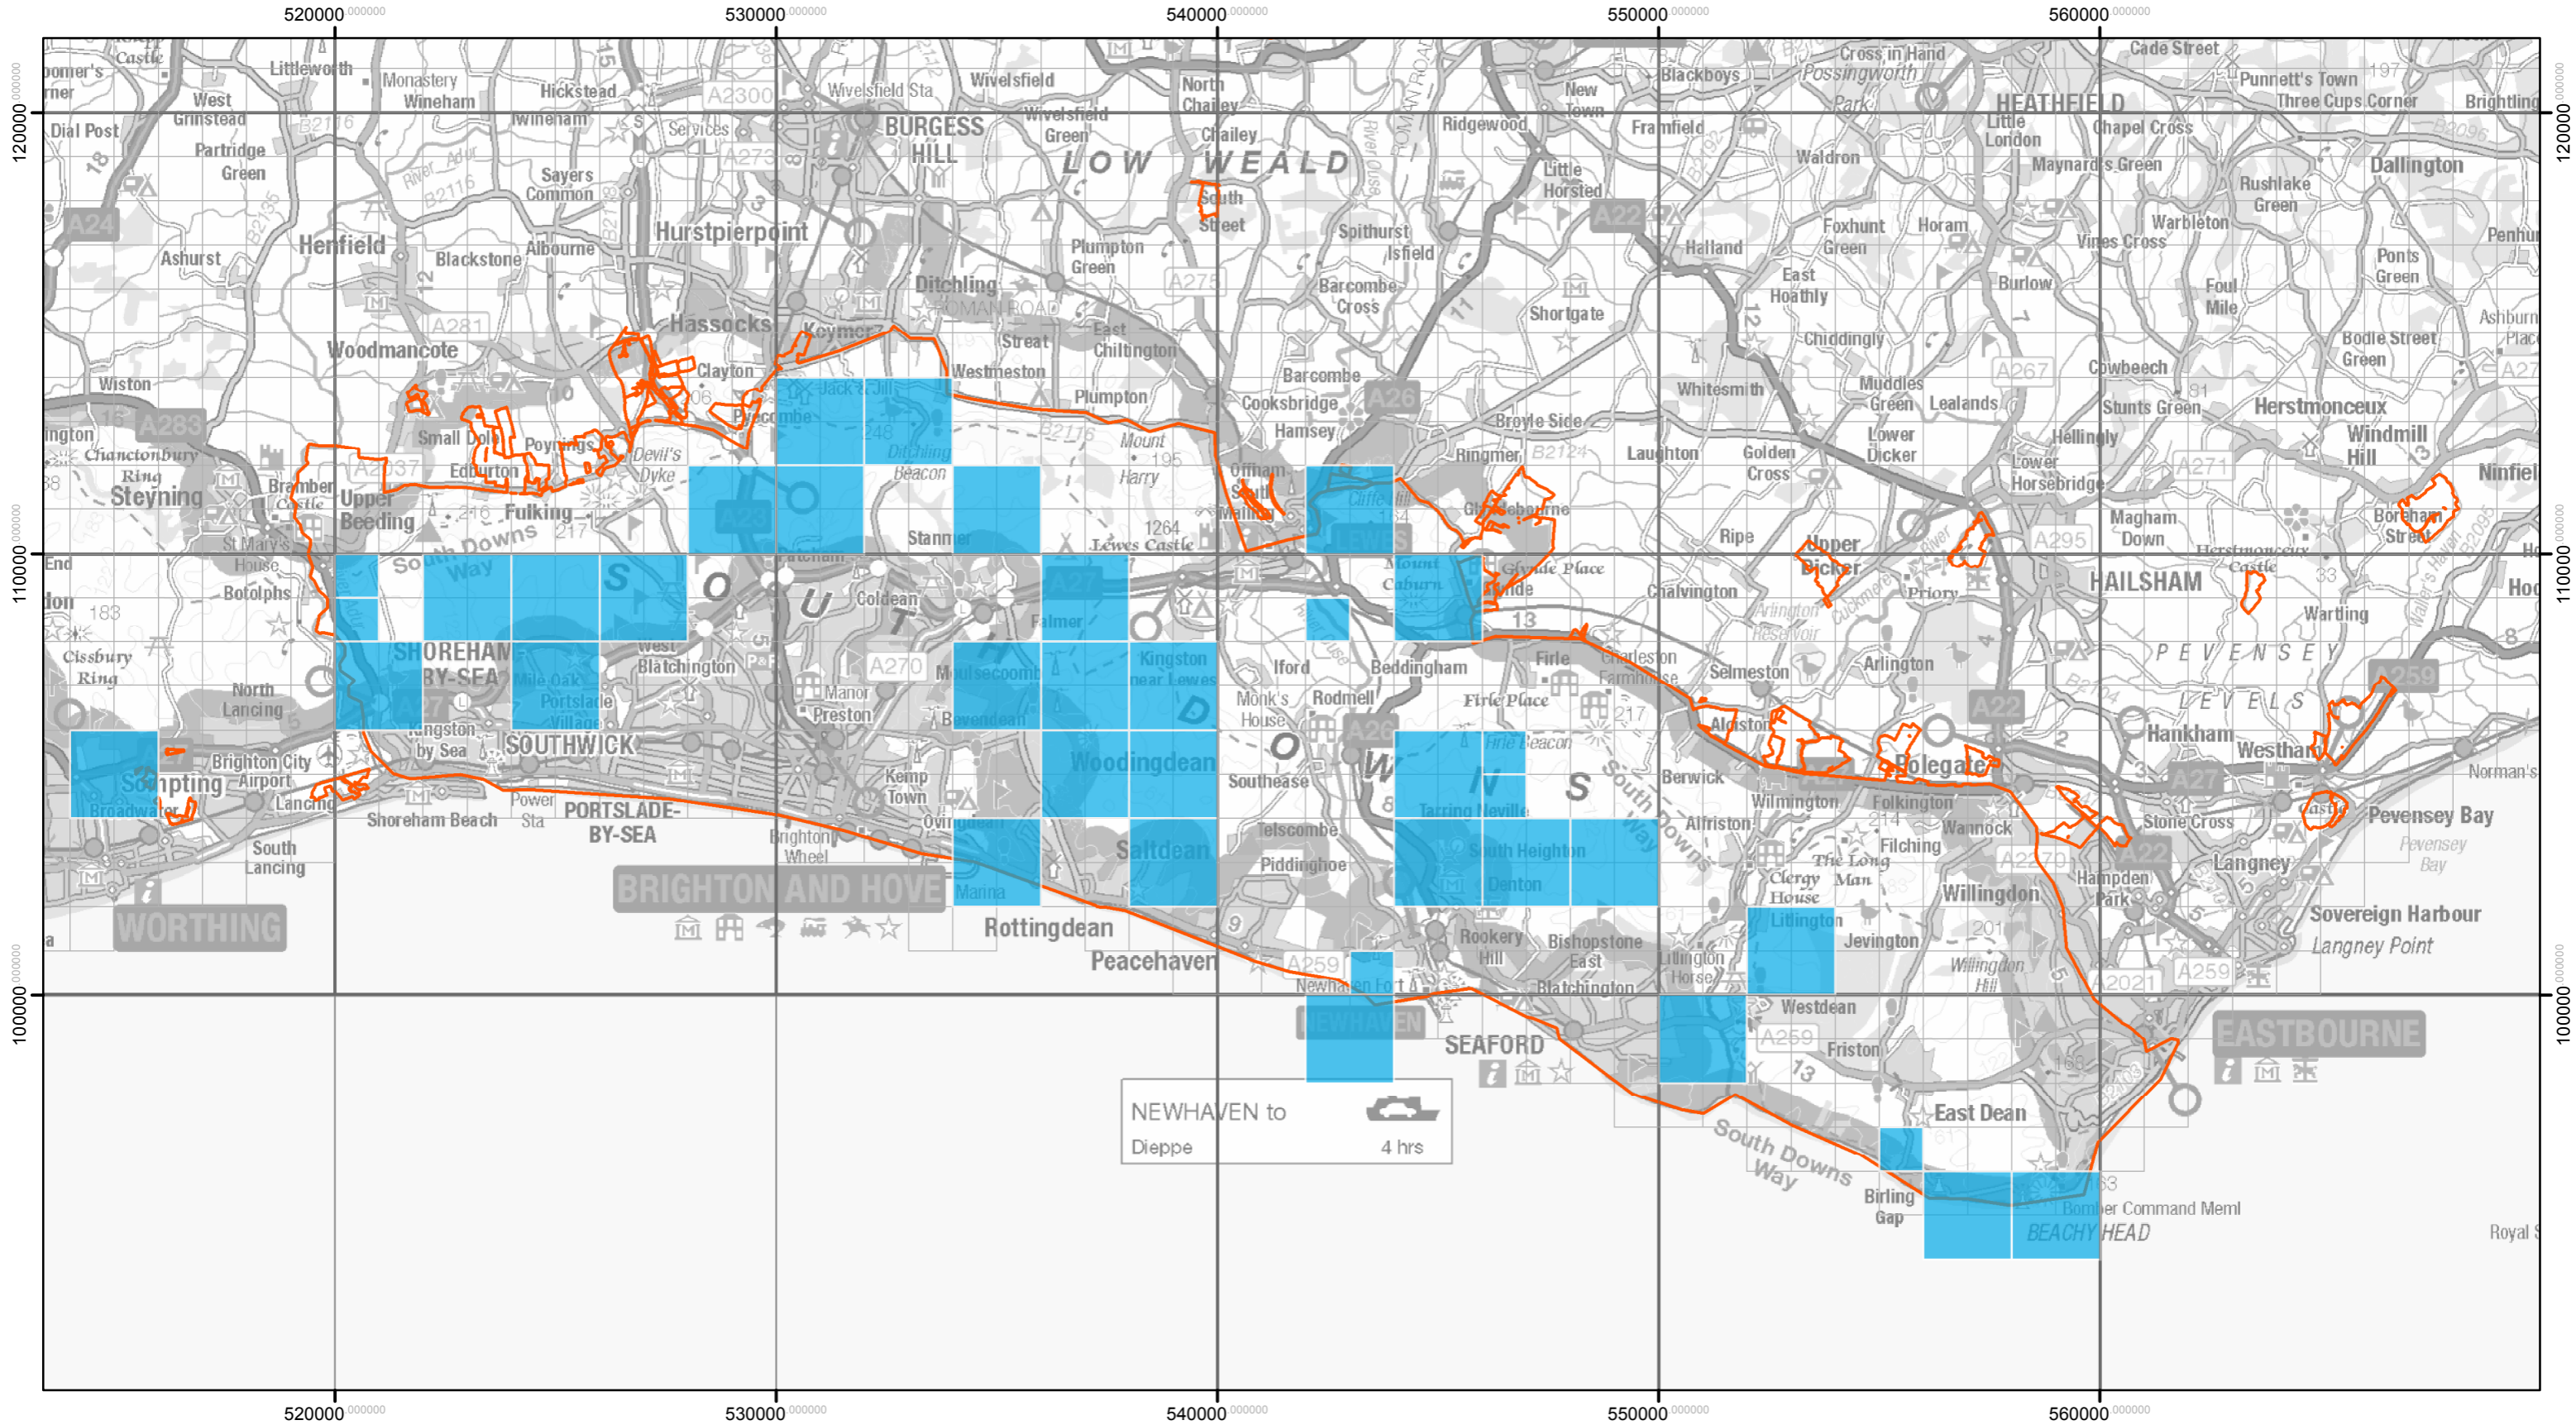

Corn Bunting breeding records 1999 - 2001

NEWHAVEN to Dieppe 4 hrs

- Key to Map:
- Possible or confirmed breeding record
 - Eastern South Downs Farmer Cluster area

Corn Bunting breeding records 2009 - 2011

NEWHAVEN to Dieppe 4 hrs

Key to Map:
 Possible or confirmed breeding record
 Eastern South Downs Farmer Cluster area

Corn Bunting breeding records 2014 - 2016

Key to Map:

- Possible or confirmed breeding record
- Eastern South Downs Farmer Cluster area

Key to Map:
■ Possible or confirmed breeding record
 Eastern South Downs Farmer Cluster area

Skylark breeding records 1999 - 2001

NEWHAVEN to Dieppe 4 hrs

Key to Map:

- Possible or confirmed breeding record
- Eastern South Downs Farmer Cluster area

- Key to Map:
- Possible or confirmed breeding record
 - Eastern South Downs Farmer Cluster area