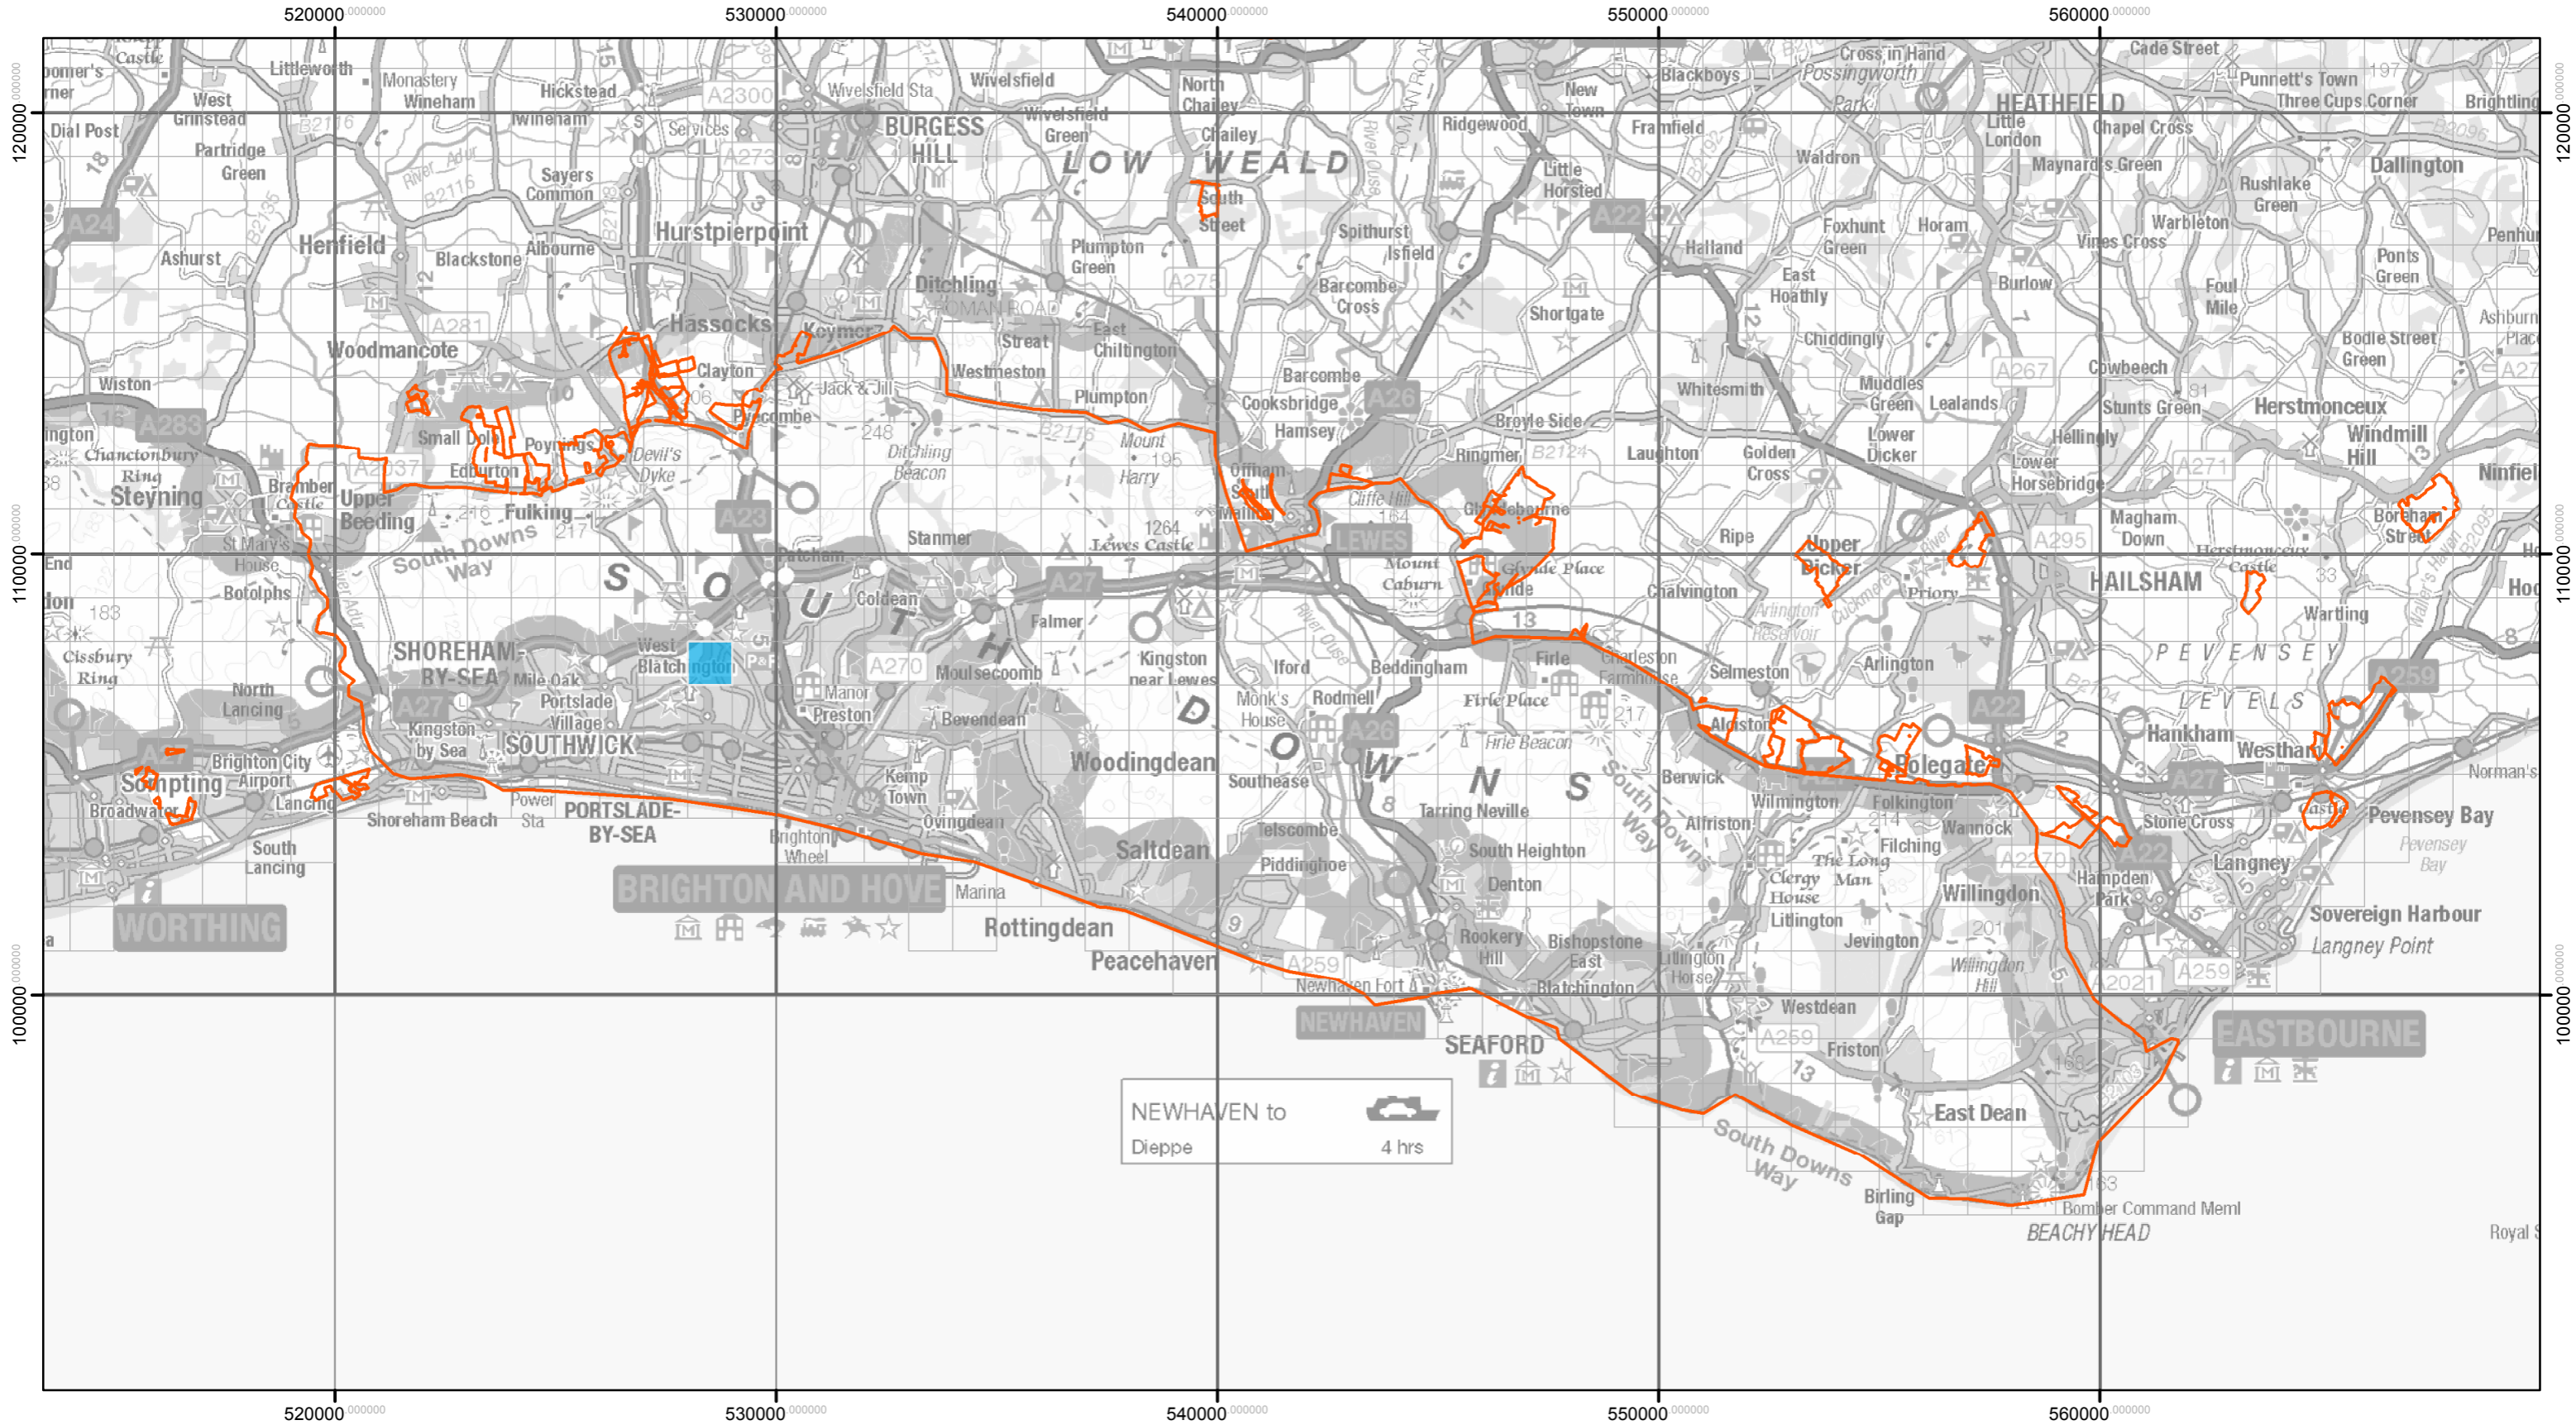

NEWHAVEN to Dieppe 4 hrs

Key to Map:
 Possible or confirmed breeding record
 Eastern South Downs Farmer Cluster area

Corn Bunting breeding records 2014 - 2016

Key to Map:

- Possible or confirmed breeding record
- Eastern South Downs Farmer Cluster area

NEWHAVEN to Dieppe 4 hrs

Key to Map:
 Possible or confirmed breeding record
 Eastern South Downs Farmer Cluster area

Grey Partridge breeding records 2014 - 2016

Key to Map:

- Possible or confirmed breeding record
- Eastern South Downs Farmer Cluster area

Lapwing breeding records 1999 - 2001

Key to Map:

- Possible or confirmed breeding record
- Eastern South Downs Farmer Cluster area

Lapwing breeding records 2009 - 2011

NEWHAVEN to Dieppe 4 hrs

Key to Map:

- Possible or confirmed breeding record
- Eastern South Downs Farmer Cluster area

Key to Map:
■ Possible or confirmed breeding record
 Eastern South Downs Farmer Cluster area

Skylark breeding records 1999 - 2001

NEWHAVEN to Dieppe 4 hrs

Key to Map:

- Possible or confirmed breeding record
- Eastern South Downs Farmer Cluster area