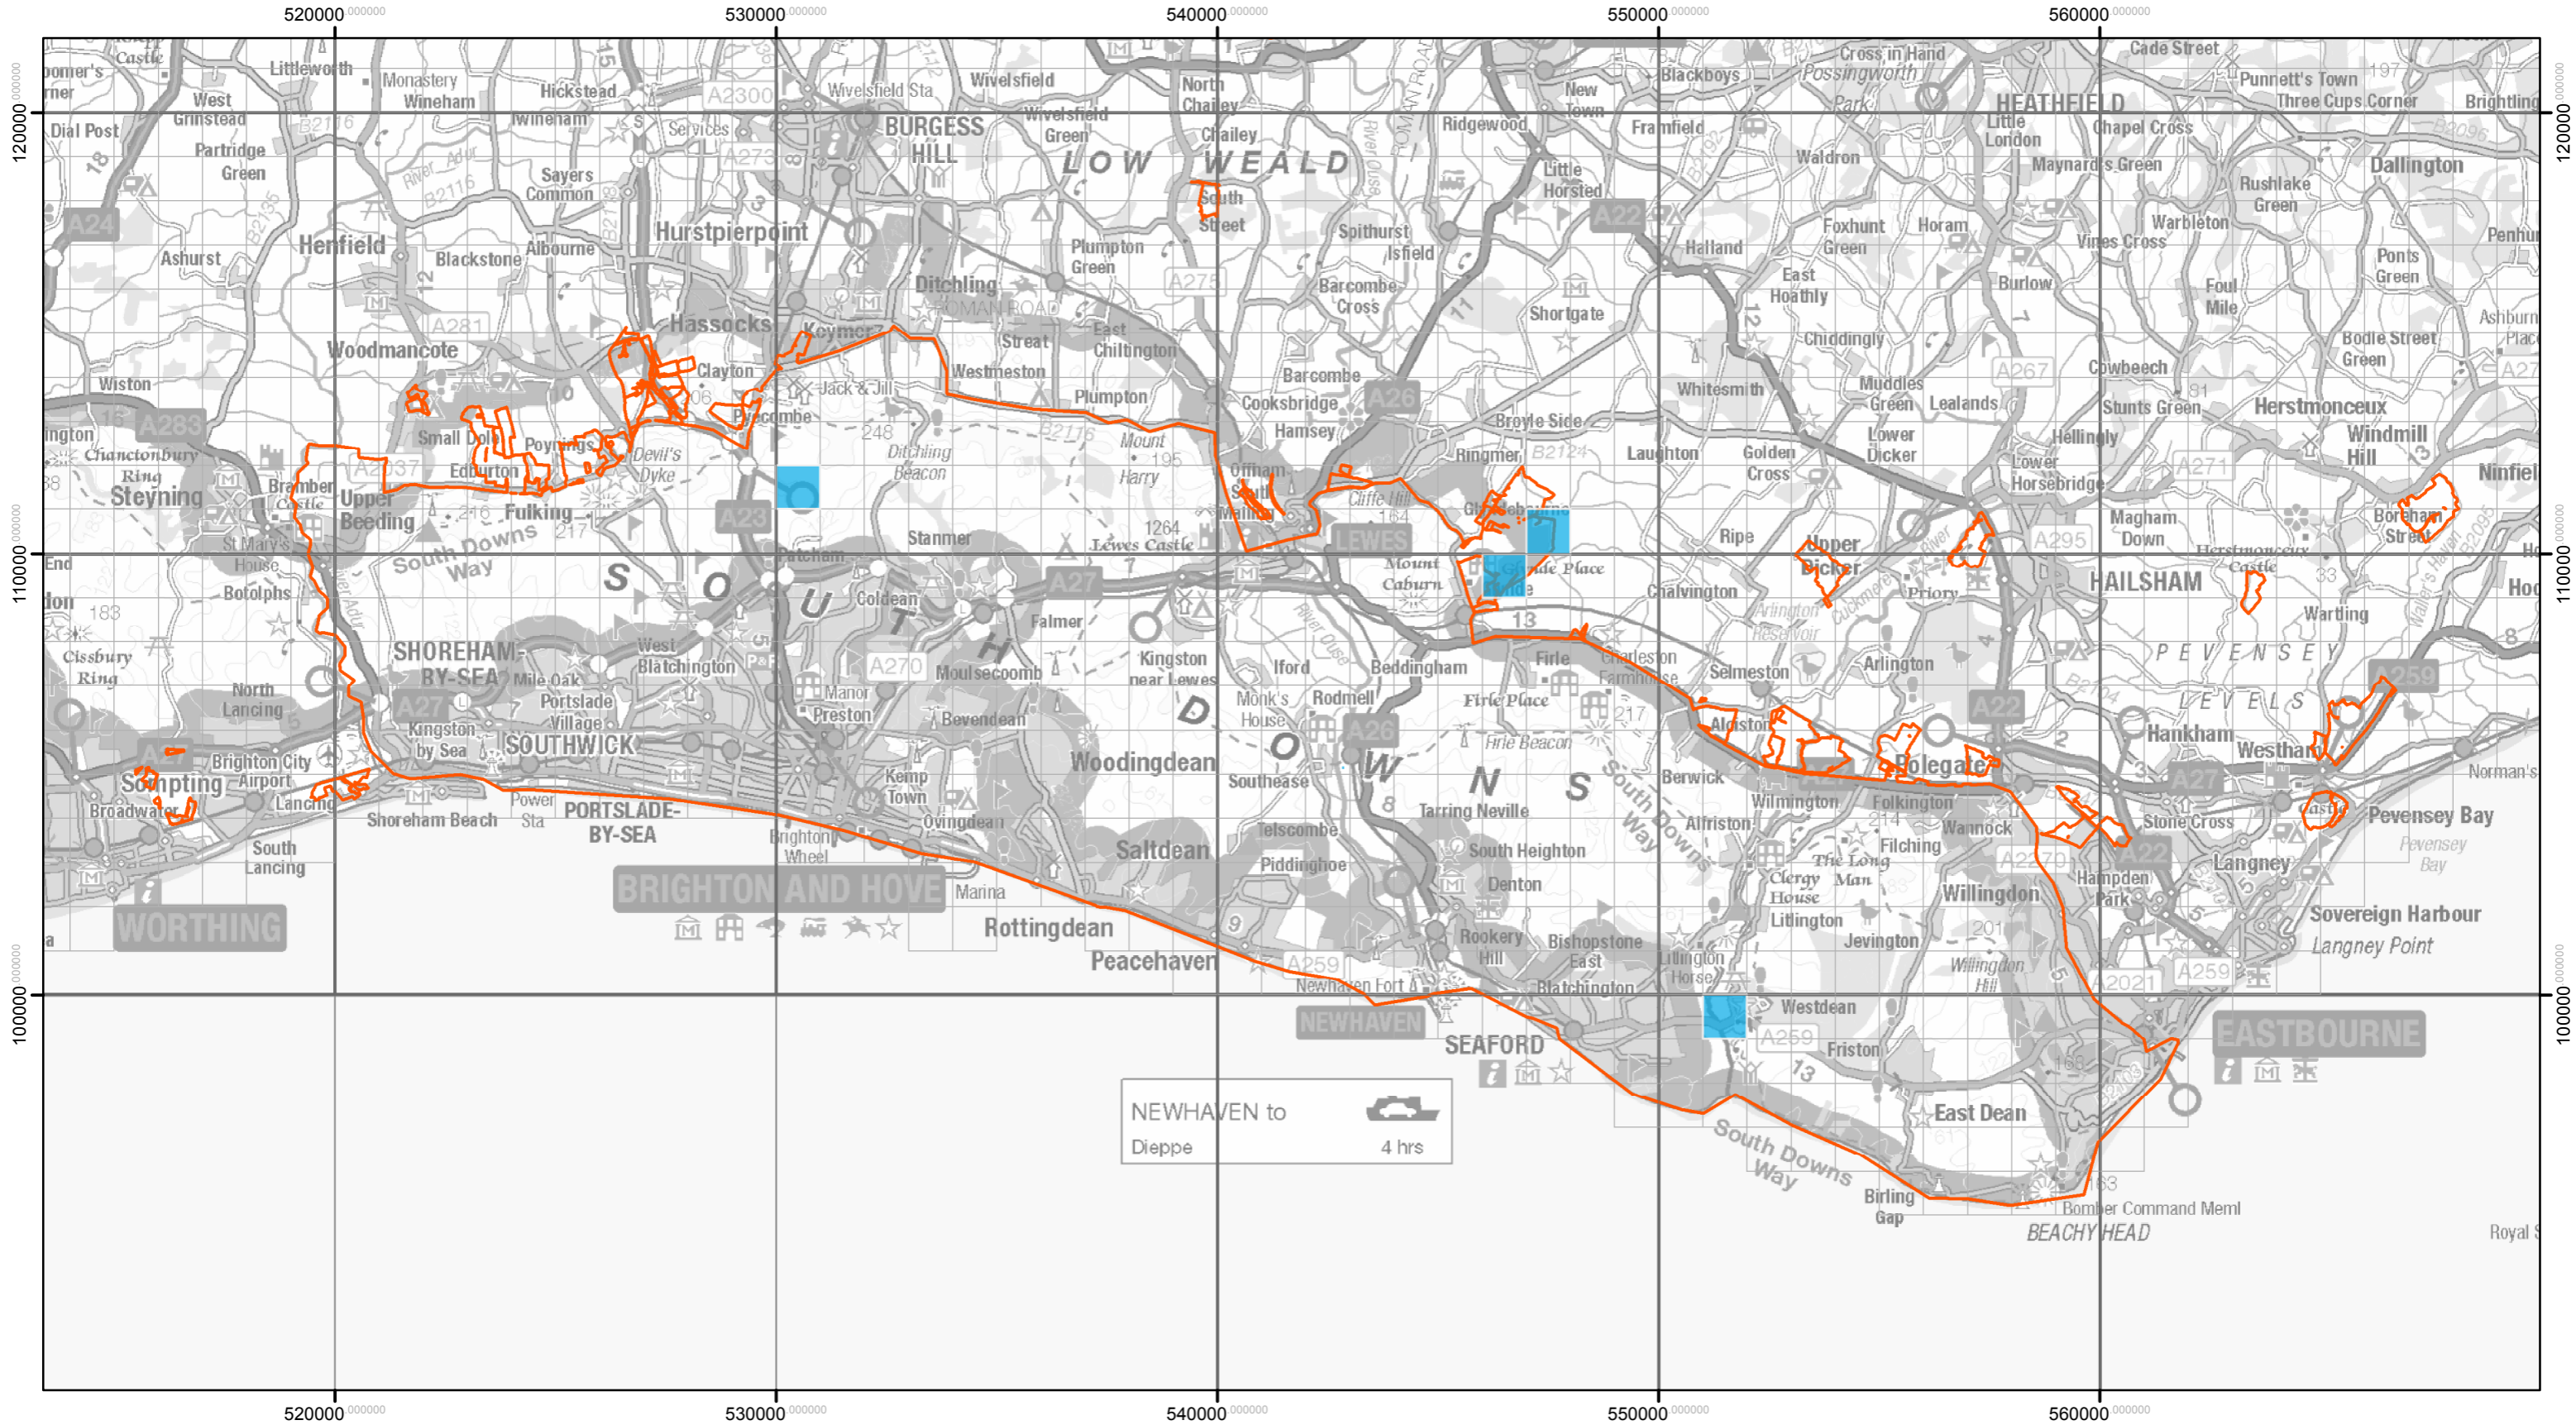

NEWHAVEN to Dieppe 4 hrs

Key to Map:
 Possible or confirmed breeding record
 Eastern South Downs Farmer Cluster area

Grey Partridge breeding records 2014 - 2016

Key to Map:

- Possible or confirmed breeding record
- Eastern South Downs Farmer Cluster area

Lapwing breeding records 1999 - 2001

Key to Map:

- Possible or confirmed breeding record
- Eastern South Downs Farmer Cluster area

Lapwing breeding records 2009 - 2011

NEWHAVEN to Dieppe 4 hrs

Key to Map:

- Possible or confirmed breeding record
- Eastern South Downs Farmer Cluster area

Lapwing breeding records 2014 - 2016

Key to Map:

- Possible or confirmed breeding record
- Eastern South Downs Farmer Cluster area

Linnet breeding records 1999 - 2001

NEWHAVEN to Dieppe 4 hrs

Key to Map:

- Possible or confirmed breeding record
- Eastern South Downs Farmer Cluster area

Key to Map:
■ Possible or confirmed breeding record
 Eastern South Downs Farmer Cluster area

Skylark breeding records 1999 - 2001

NEWHAVEN to Dieppe 4 hrs

Key to Map:

- Possible or confirmed breeding record
- Eastern South Downs Farmer Cluster area