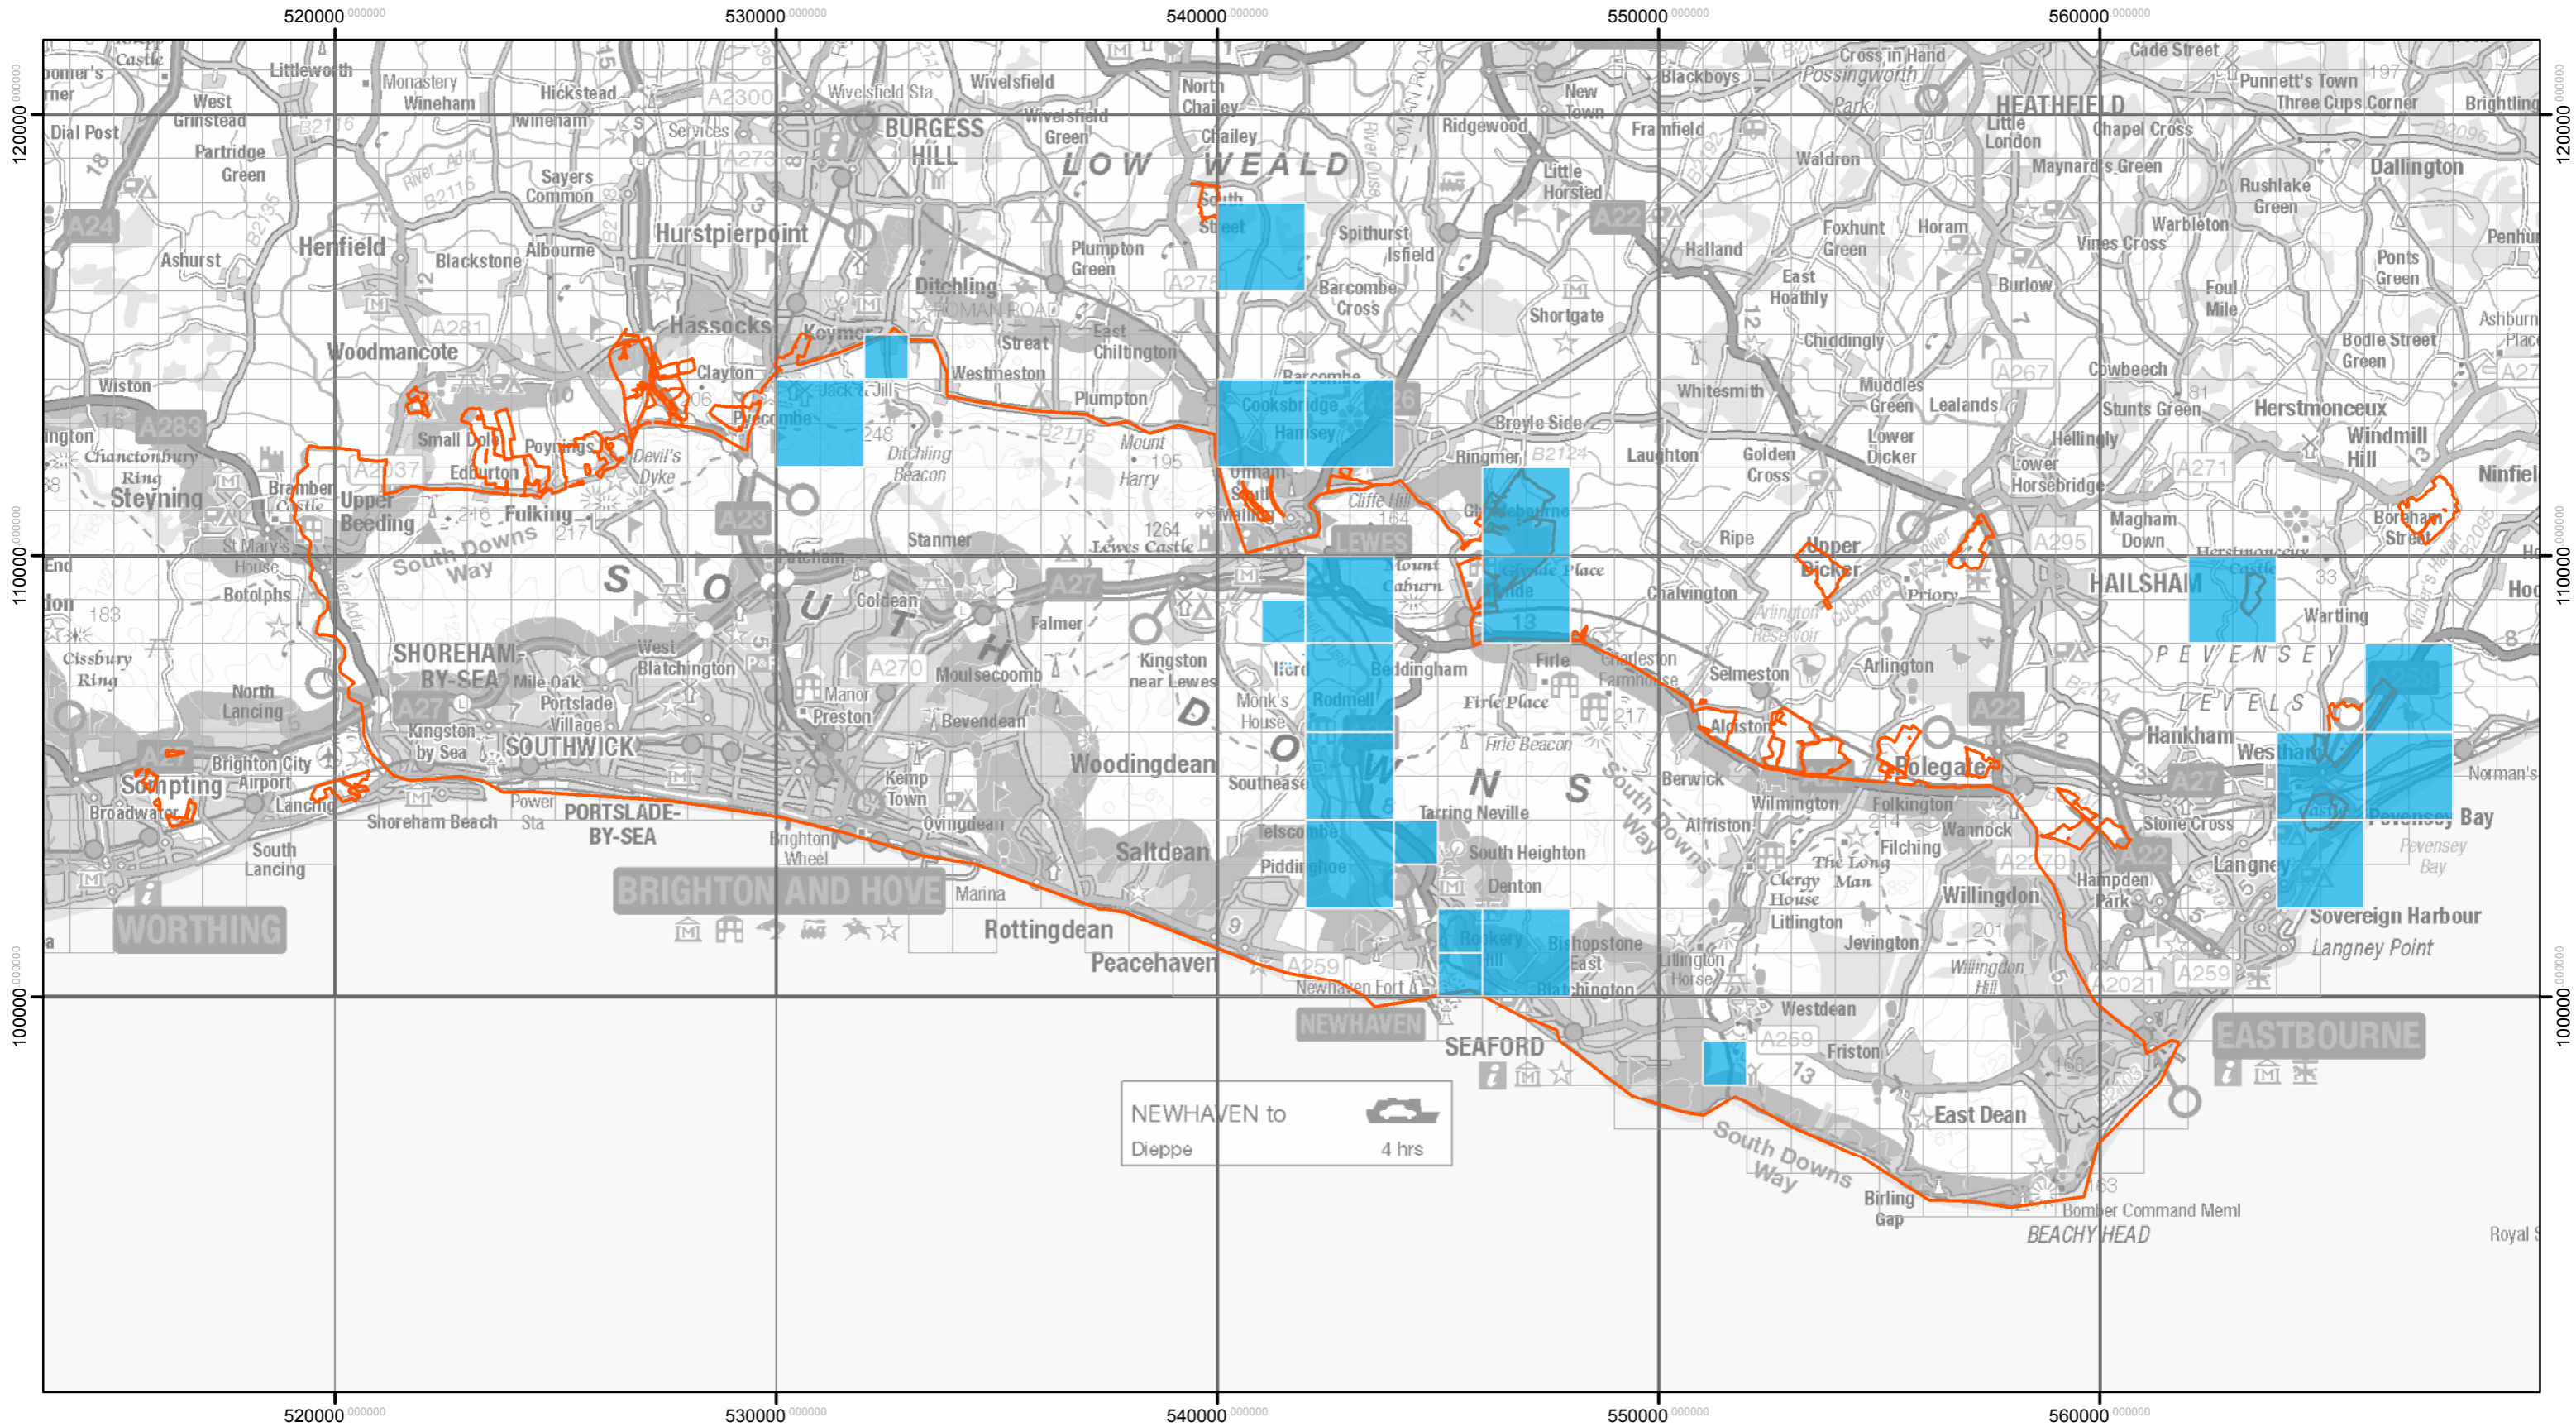

NEWHAVEN to Dieppe 4 hrs

Key to Map:
 Possible or confirmed breeding record
 Eastern South Downs Farmer Cluster area

Grey Partridge breeding records 2014 - 2016

Key to Map:

- Possible or confirmed breeding record
- Eastern South Downs Farmer Cluster area

Lapwing breeding records 1999 - 2001

Key to Map:

- Possible or confirmed breeding record
- Eastern South Downs Farmer Cluster area

Lapwing breeding records 2009 - 2011

NEWHAVEN to Dieppe 4 hrs

Key to Map:

- Possible or confirmed breeding record
- Eastern South Downs Farmer Cluster area

Lapwing breeding records 2014 - 2016

Key to Map:

- Possible or confirmed breeding record
- Eastern South Downs Farmer Cluster area

Linnet breeding records 1999 - 2001

NEWHAVEN to Dieppe 4 hrs

Key to Map:

- Possible or confirmed breeding record
- Eastern South Downs Farmer Cluster area

Key to Map:
■ Possible or confirmed breeding record
 Eastern South Downs Farmer Cluster area

Skylark breeding records 1999 - 2001

NEWHAVEN to Dieppe 4 hrs

Key to Map:

- Possible or confirmed breeding record
- Eastern South Downs Farmer Cluster area