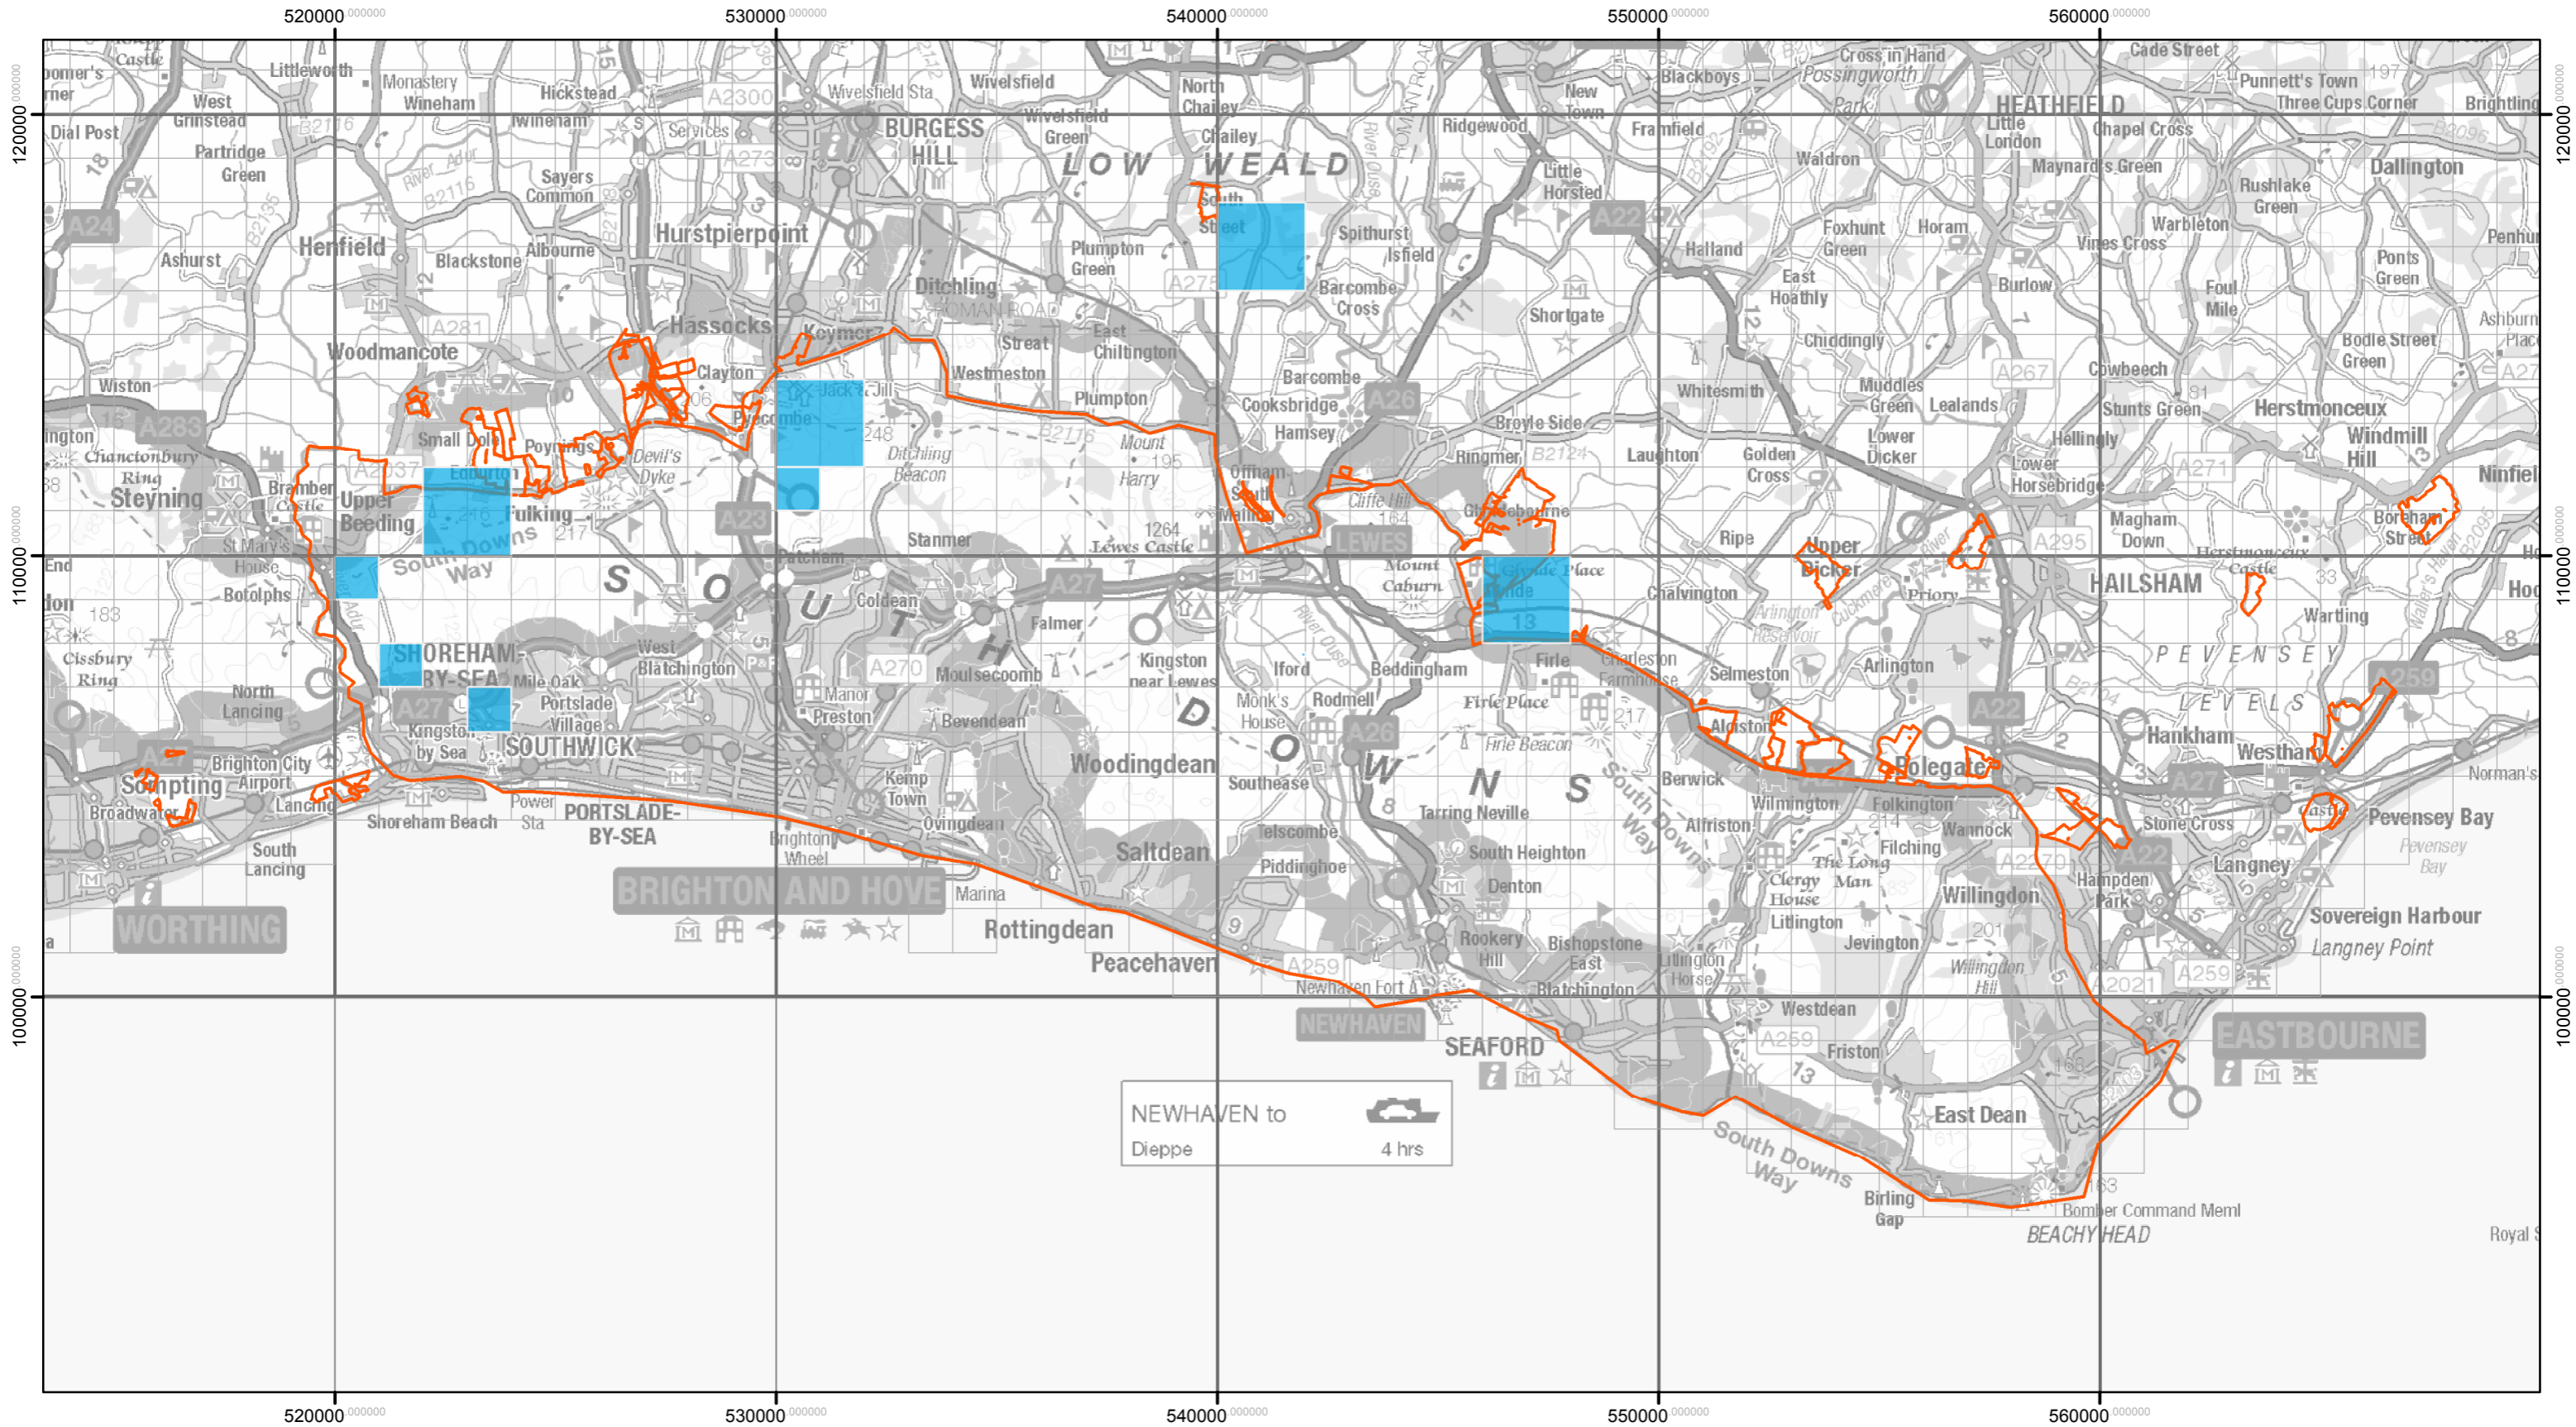

NEWHAVEN to Dieppe 4 hrs

Key to Map:
 Possible or confirmed breeding record
 Eastern South Downs Farmer Cluster area

Corn Bunting breeding records 2014 - 2016

Key to Map:

- Possible or confirmed breeding record
- Eastern South Downs Farmer Cluster area

NEWHAVEN to Dieppe 4 hrs

Key to Map:
 Possible or confirmed breeding record
 Eastern South Downs Farmer Cluster area

Grey Partridge breeding records 2014 - 2016

Key to Map:

- Possible or confirmed breeding record
- Eastern South Downs Farmer Cluster area

Lapwing breeding records 1999 - 2001

Key to Map:

- Possible or confirmed breeding record
- Eastern South Downs Farmer Cluster area

Lapwing breeding records 2009 - 2011

NEWHAVEN to Dieppe 4 hrs

Key to Map:

- Possible or confirmed breeding record
- Eastern South Downs Farmer Cluster area

Key to Map:
■ Possible or confirmed breeding record
 Eastern South Downs Farmer Cluster area

Skylark breeding records 1999 - 2001

NEWHAVEN to Dieppe 4 hrs

Key to Map:

- Possible or confirmed breeding record
- Eastern South Downs Farmer Cluster area