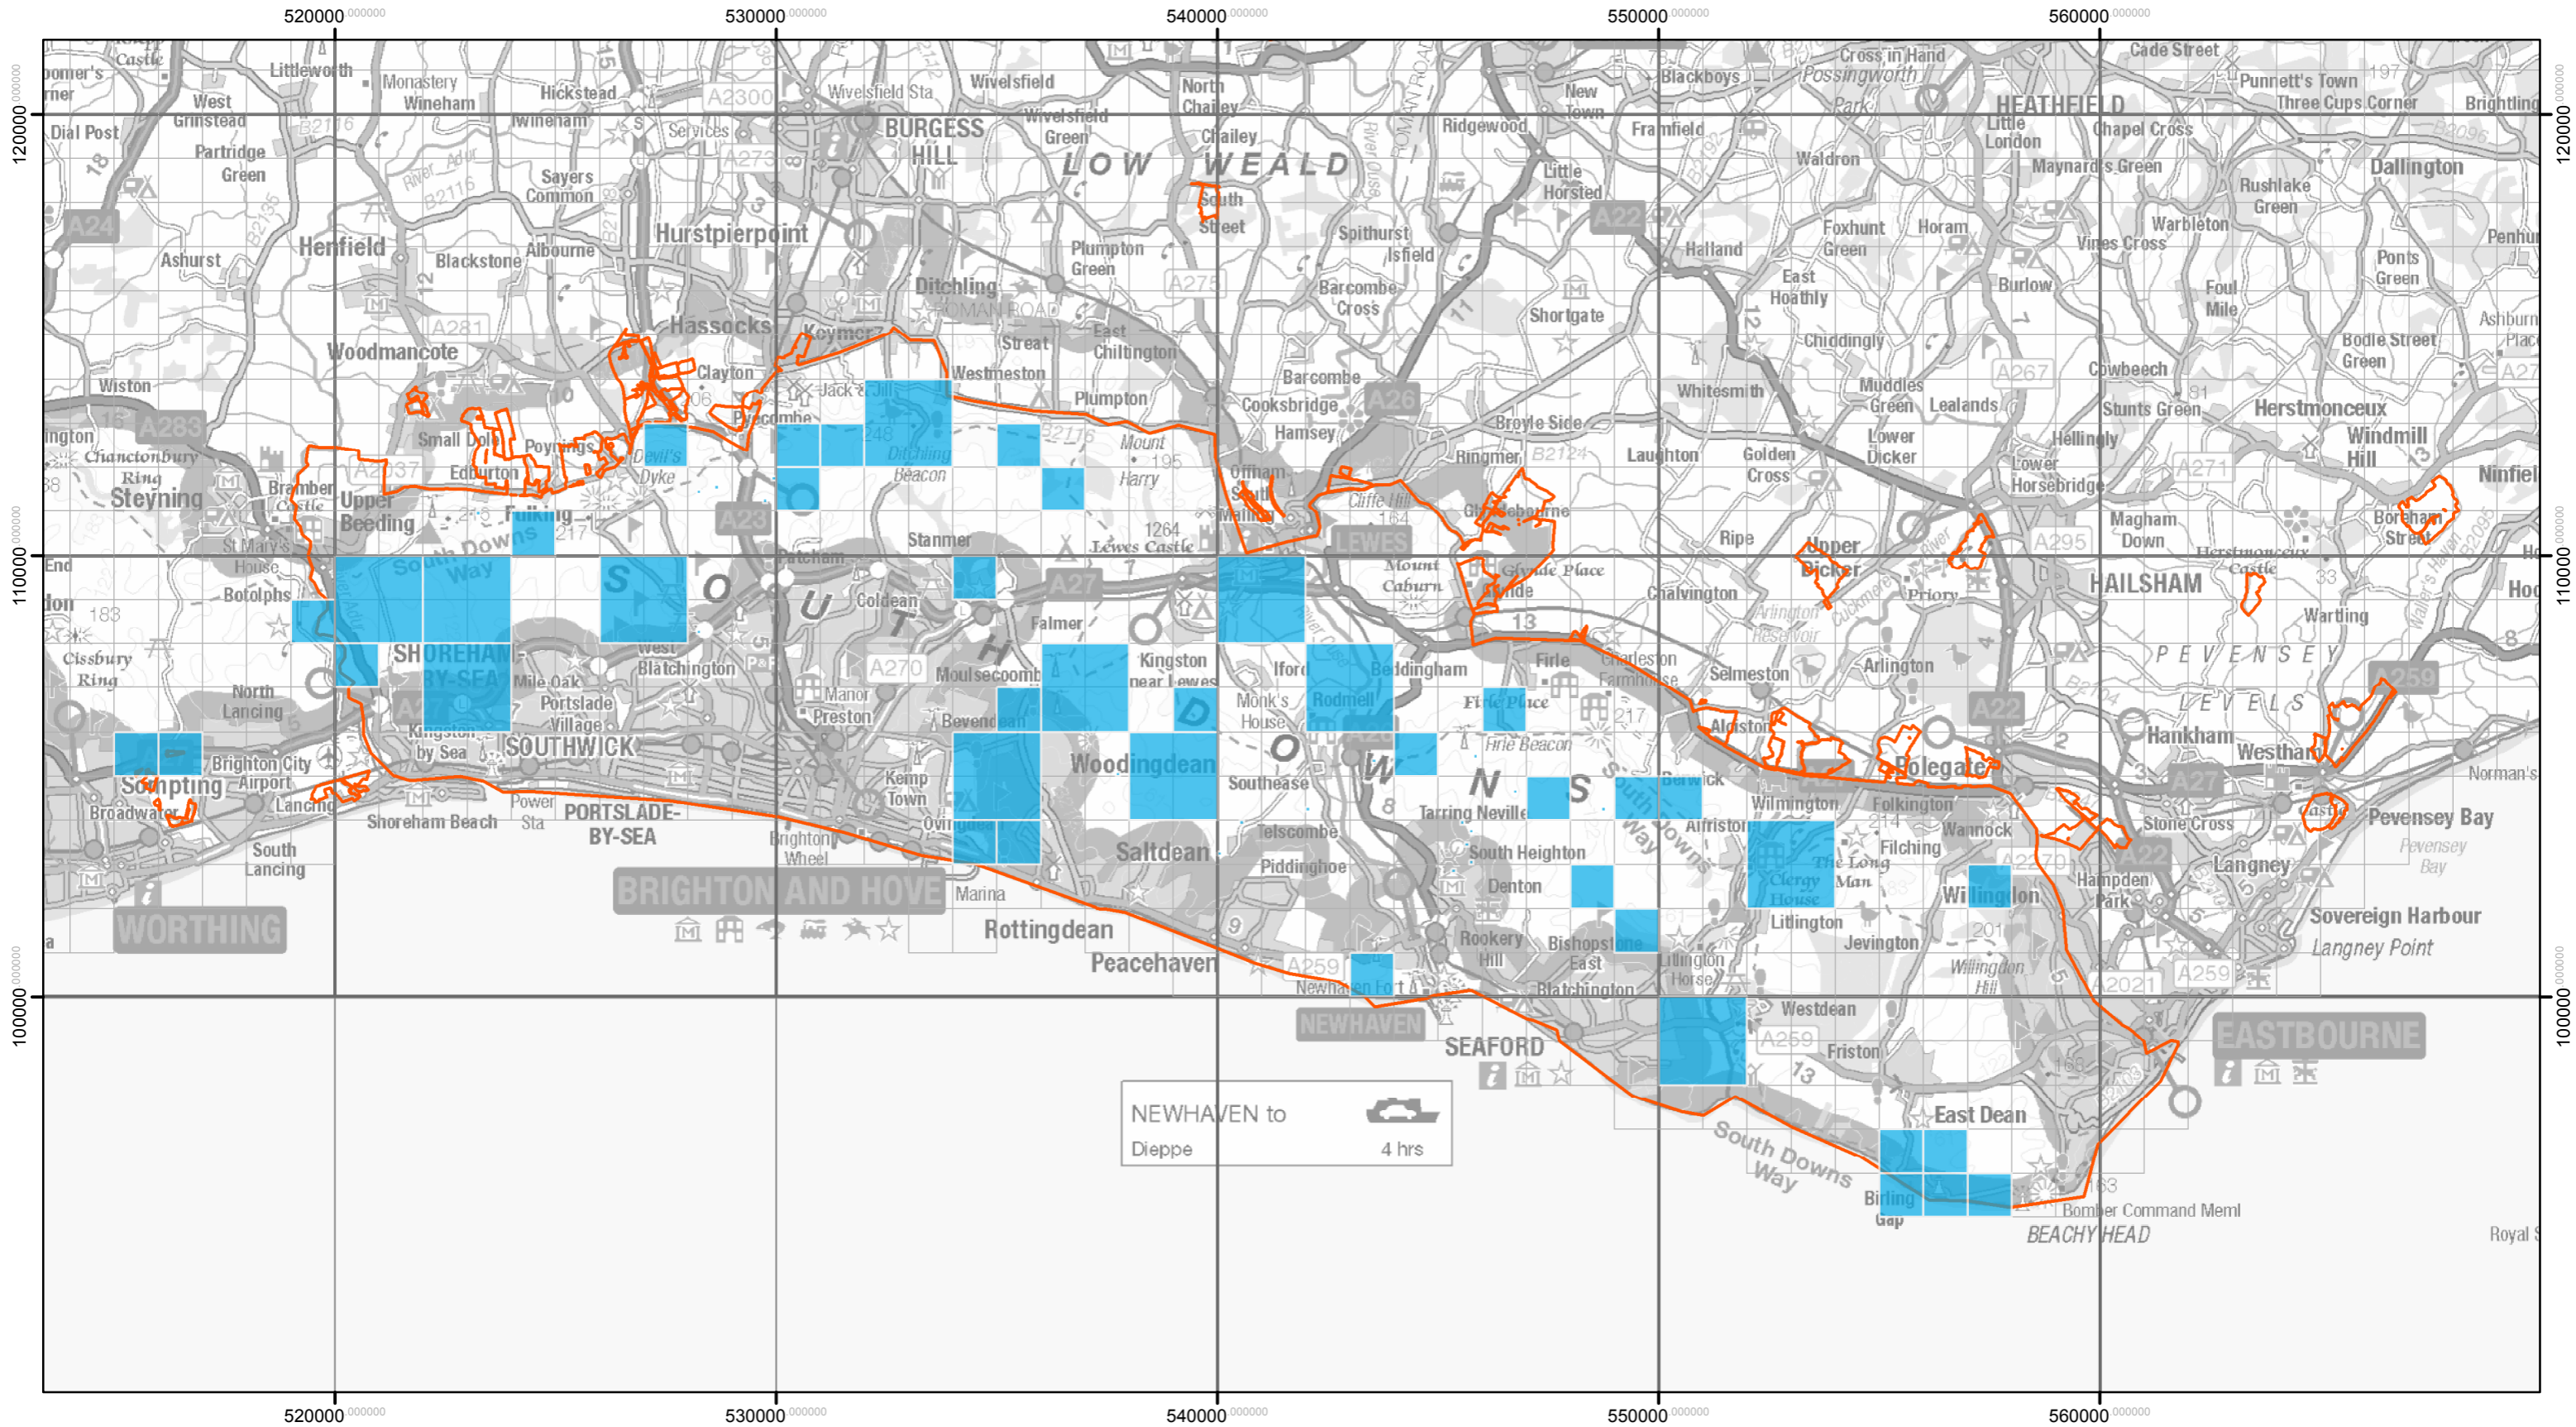

Corn Bunting breeding records 1999 - 2001

NEWHAVEN to Dieppe 4 hrs

- Key to Map:
- Possible or confirmed breeding record
 - Eastern South Downs Farmer Cluster area

Corn Bunting breeding records 2009 - 2011

NEWHAVEN to Dieppe 4 hrs

Key to Map:
 Possible or confirmed breeding record
 Eastern South Downs Farmer Cluster area

Corn Bunting breeding records 2014 - 2016

Key to Map:

- Possible or confirmed breeding record
- Eastern South Downs Farmer Cluster area

Key to Map:
■ Possible or confirmed breeding record
 Eastern South Downs Farmer Cluster area

Skylark breeding records 1999 - 2001

NEWHAVEN to Dieppe 4 hrs

Key to Map:

- Possible or confirmed breeding record
- Eastern South Downs Farmer Cluster area

- Key to Map:
- Possible or confirmed breeding record
 - Eastern South Downs Farmer Cluster area