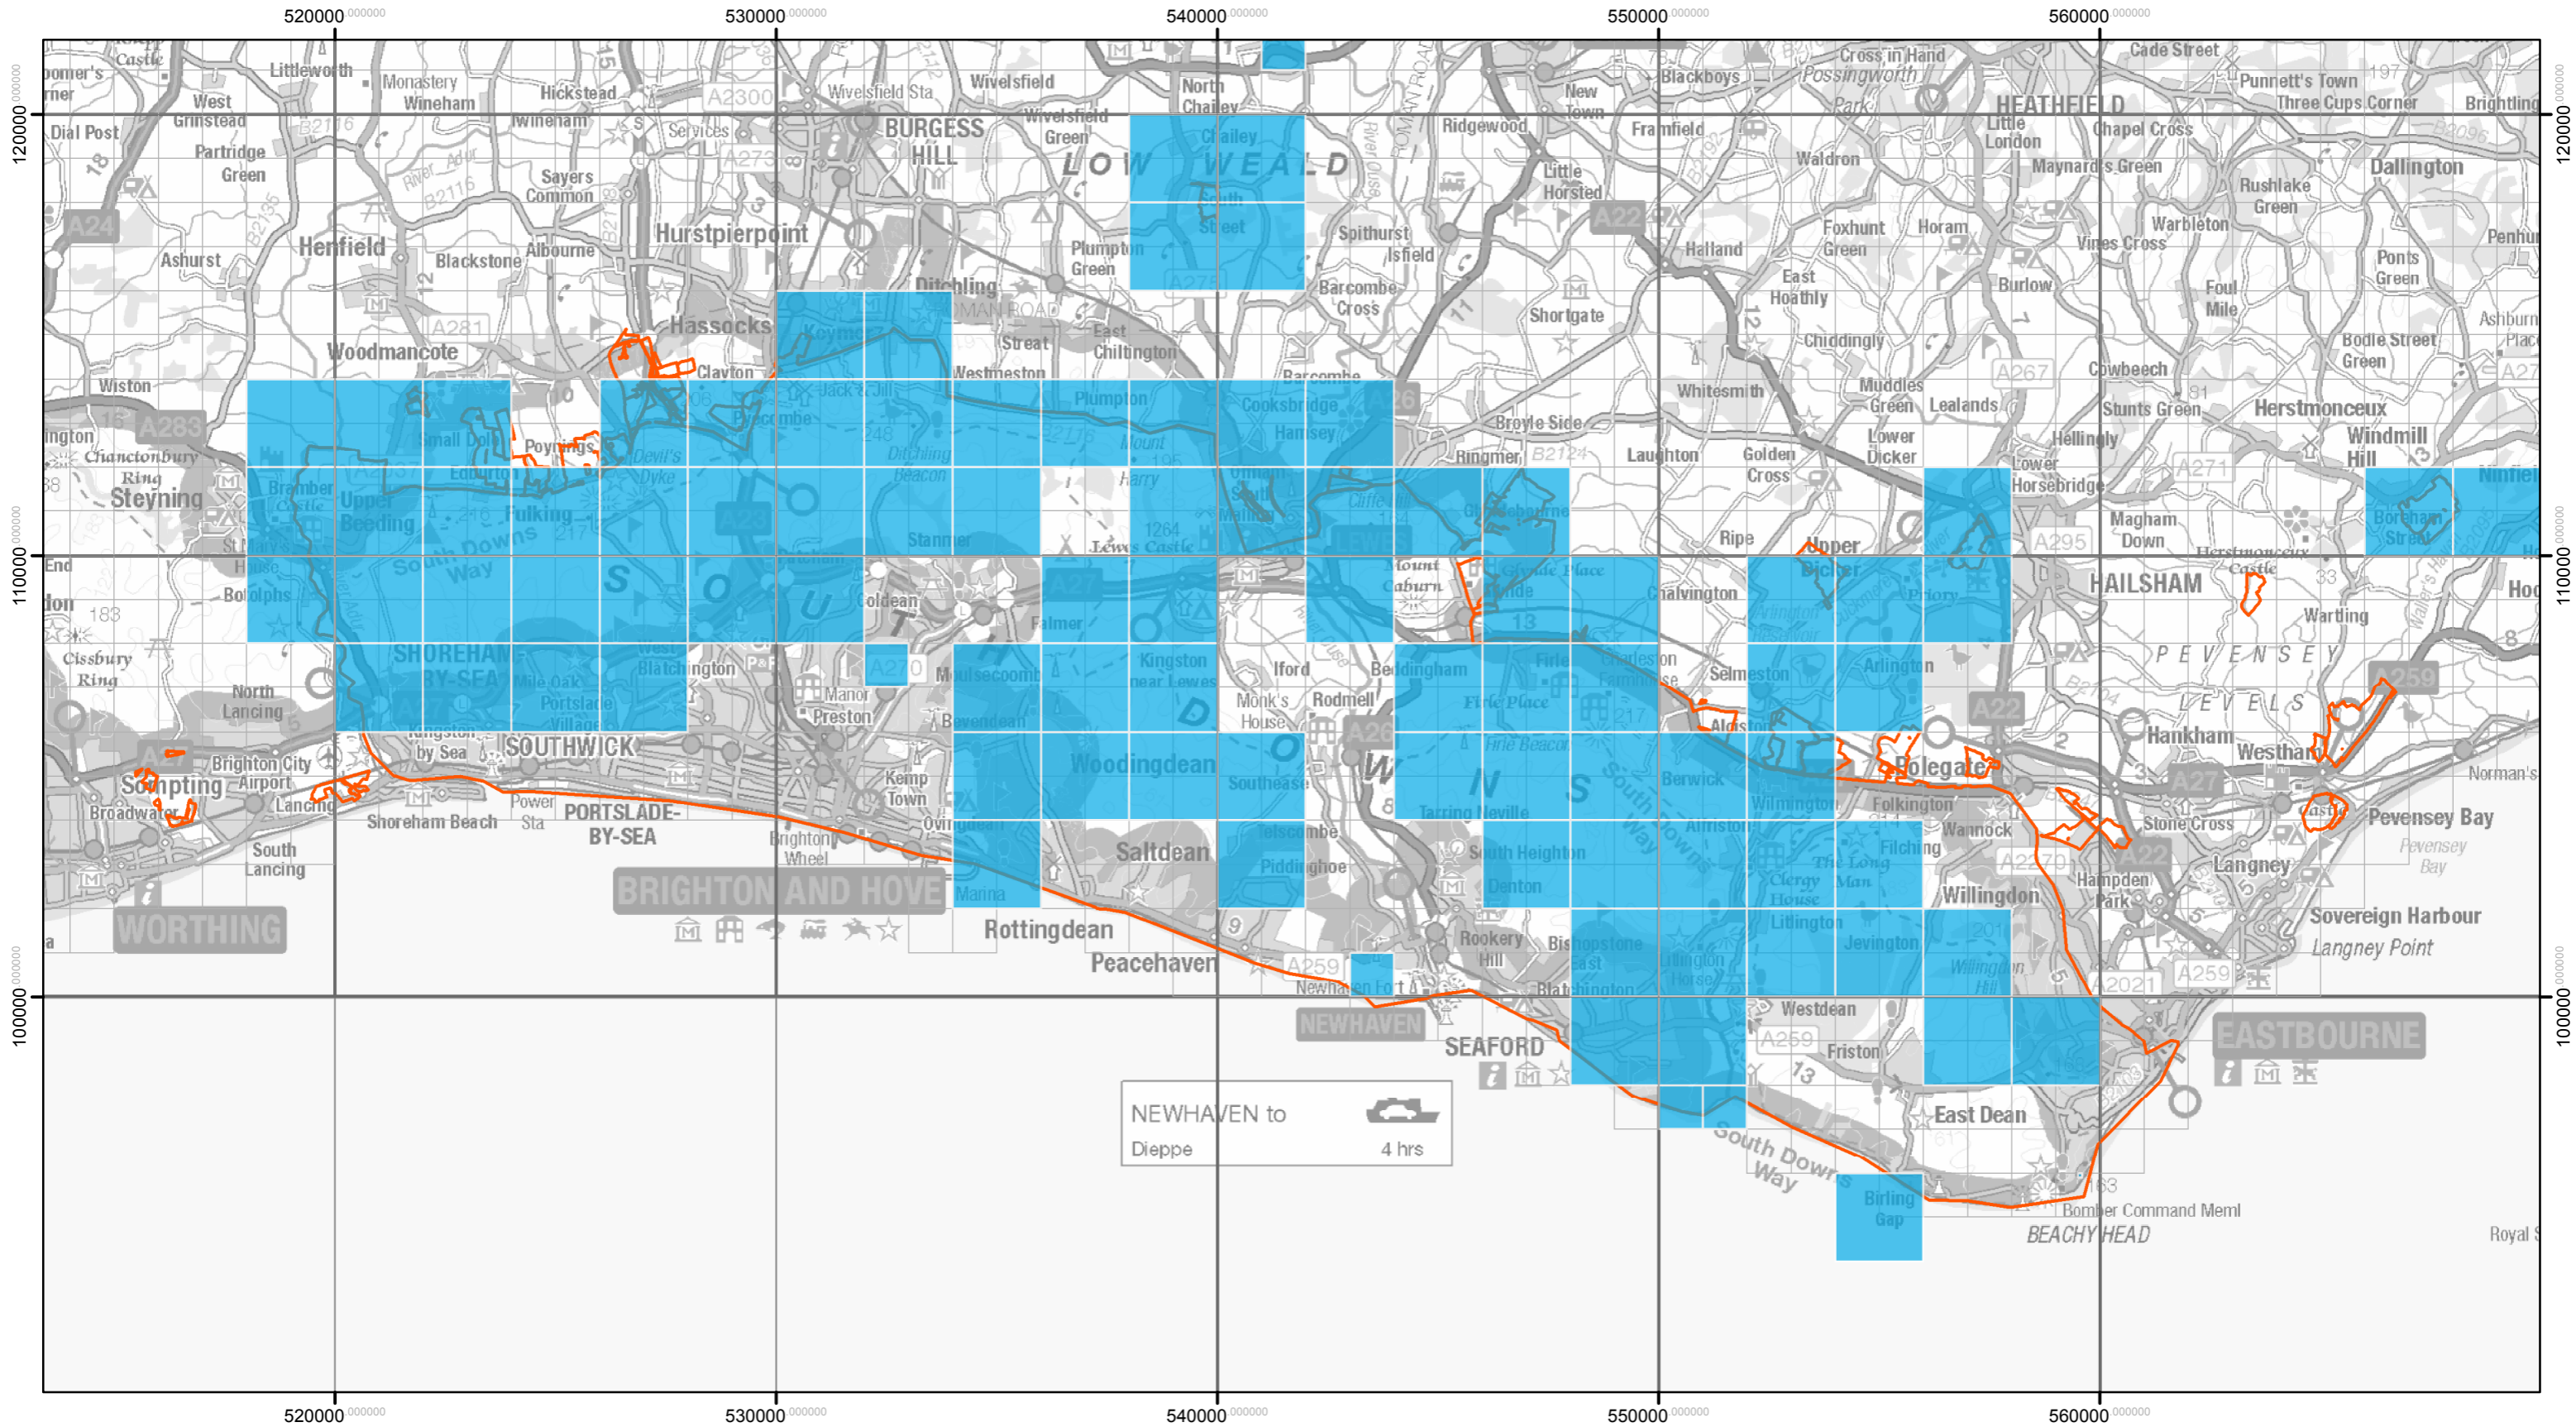

Yellowhammer breeding records 2009 - 2011

NEWHAVEN to Dieppe 4 hrs

Key to Map:

- Possible or confirmed breeding record
- Eastern South Downs Farmer Cluster area