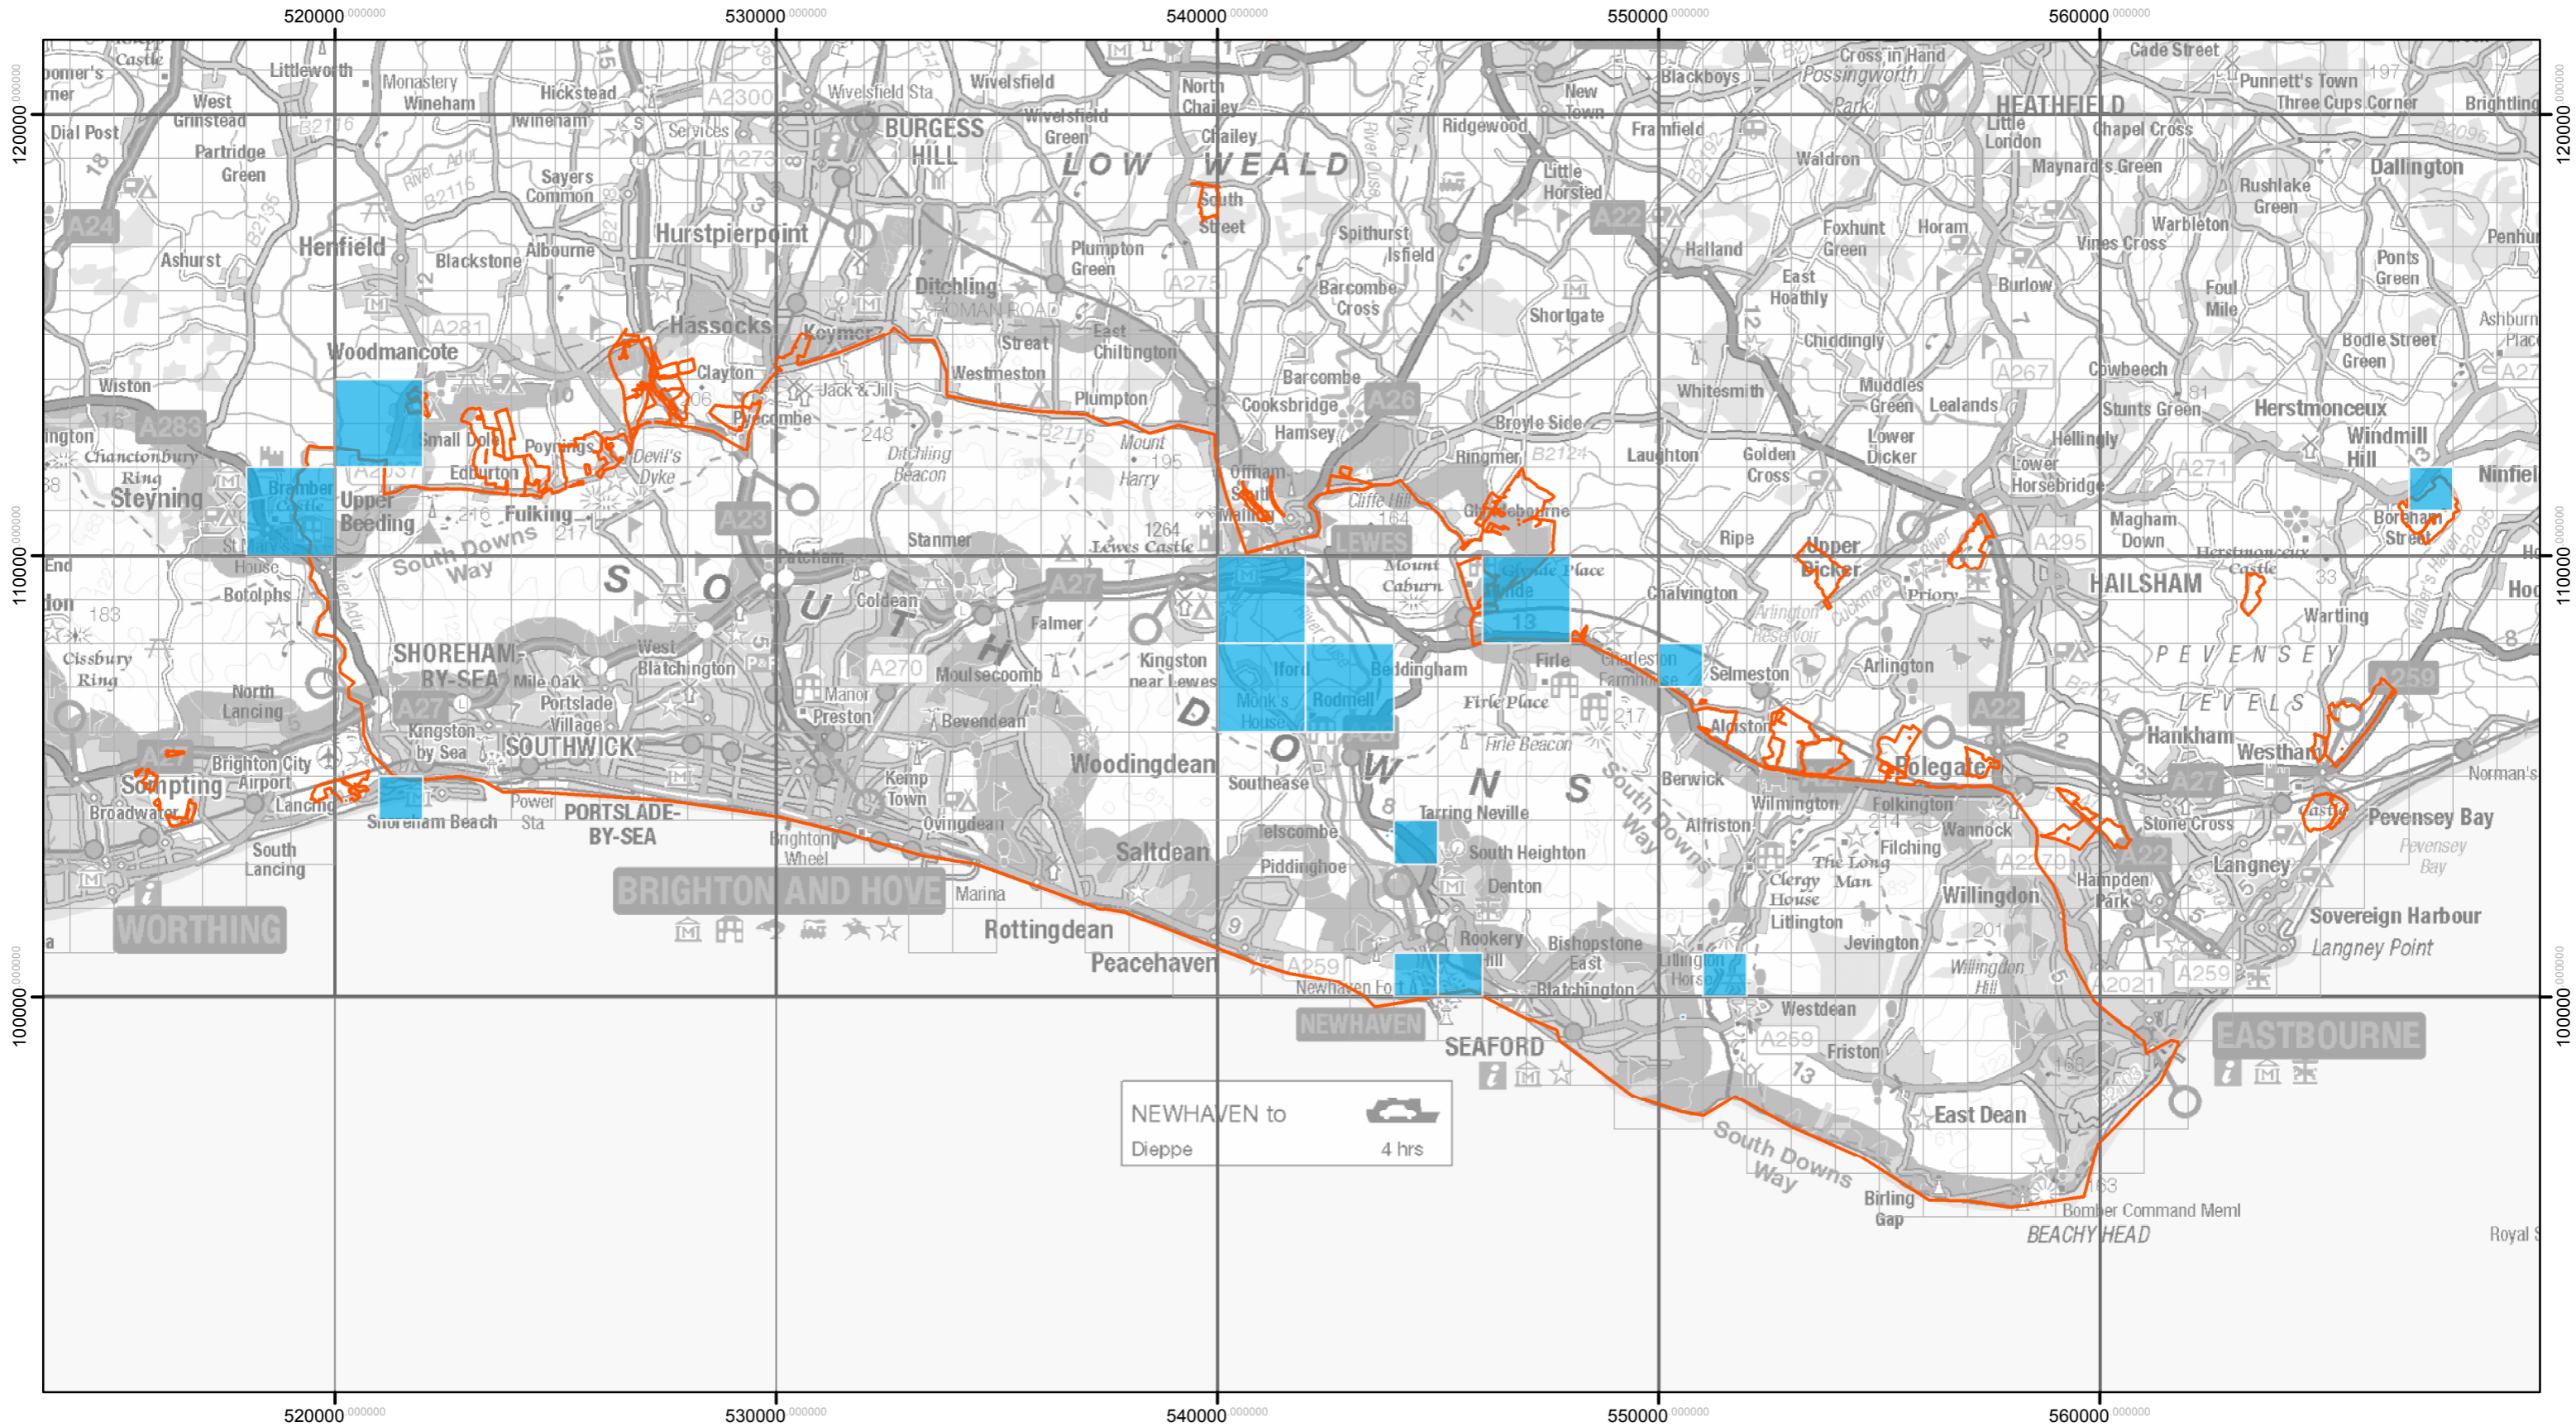

Lapwing breeding records 1999 - 2001

Key to Map:

- Possible or confirmed breeding record
- Eastern South Downs Farmer Cluster area

Lapwing breeding records 2009 - 2011

NEWHAVEN to Dieppe 4 hrs

Key to Map:

- Possible or confirmed breeding record
- Eastern South Downs Farmer Cluster area

Lapwing breeding records 2014 - 2016

Key to Map:

- Possible or confirmed breeding record
- Eastern South Downs Farmer Cluster area

Linnet breeding records 1999 - 2001

NEWHAVEN to Dieppe 4 hrs

Key to Map:

- Possible or confirmed breeding record
- Eastern South Downs Farmer Cluster area

Key to Map:
■ Possible or confirmed breeding record
 Eastern South Downs Farmer Cluster area

Skylark breeding records 1999 - 2001

NEWHAVEN to Dieppe 4 hrs

Key to Map:

- Possible or confirmed breeding record
- Eastern South Downs Farmer Cluster area

Skylark breeding records 2009 - 2011

NEWHAVEN to Dieppe 4 hrs

Key to Map:

- Possible or confirmed breeding record
- Eastern South Downs Farmer Cluster area

Skylark breeding records 2014 - 2016

NEWHAVEN to Dieppe 4 hrs