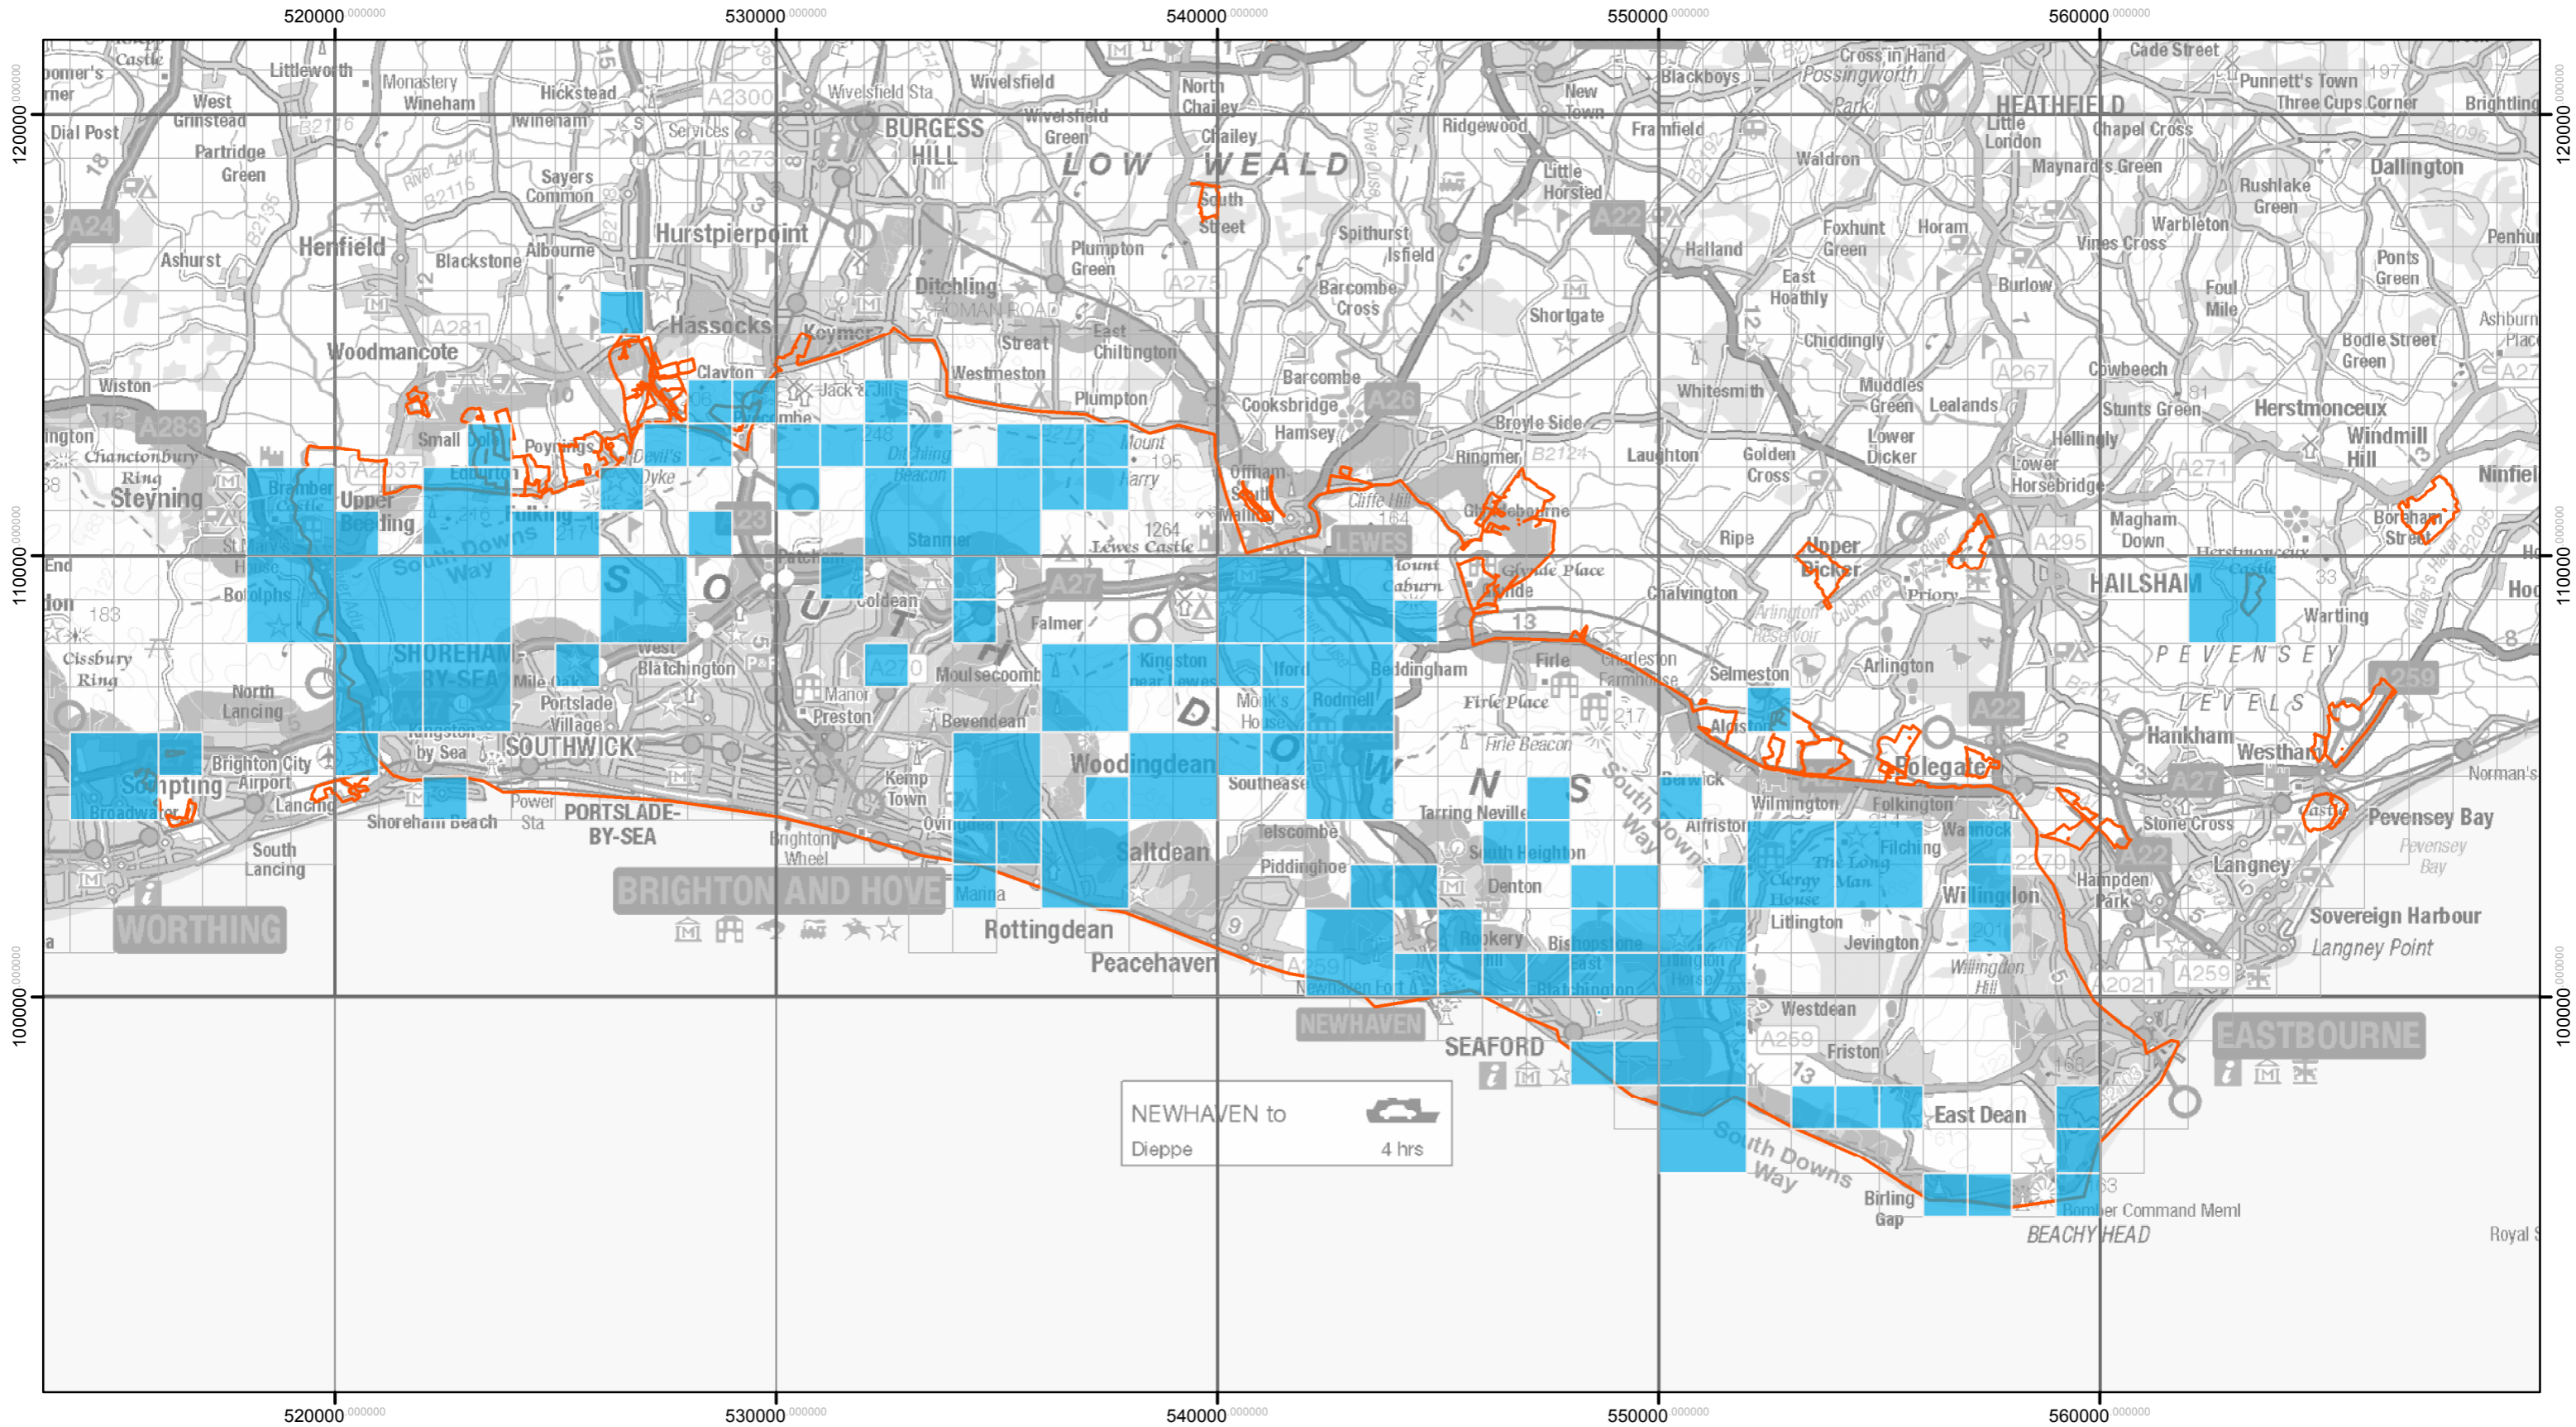

Key to Map:
■ Possible or confirmed breeding record
 Eastern South Downs Farmer Cluster area

Skylark breeding records 1999 - 2001

NEWHAVEN to Dieppe 4 hrs

Key to Map:

- Possible or confirmed breeding record
- Eastern South Downs Farmer Cluster area

Skylark breeding records 2009 - 2011

NEWHAVEN to Dieppe 4 hrs

Key to Map:

- Possible or confirmed breeding record
- Eastern South Downs Farmer Cluster area

Skylark breeding records 2014 - 2016

NEWHAVEN to Dieppe 4 hrs

- Key to Map:
- Possible or confirmed breeding record
 - Eastern South Downs Farmer Cluster area

Yellowhammer breeding records 1999 - 2001

NEWHAVEN to Dieppe
4 hrs

Key to Map:

- Possible or confirmed breeding record
- Eastern South Downs Farmer Cluster area

- Key to Map:
- Possible or confirmed breeding record
 - Eastern South Downs Farmer Cluster area