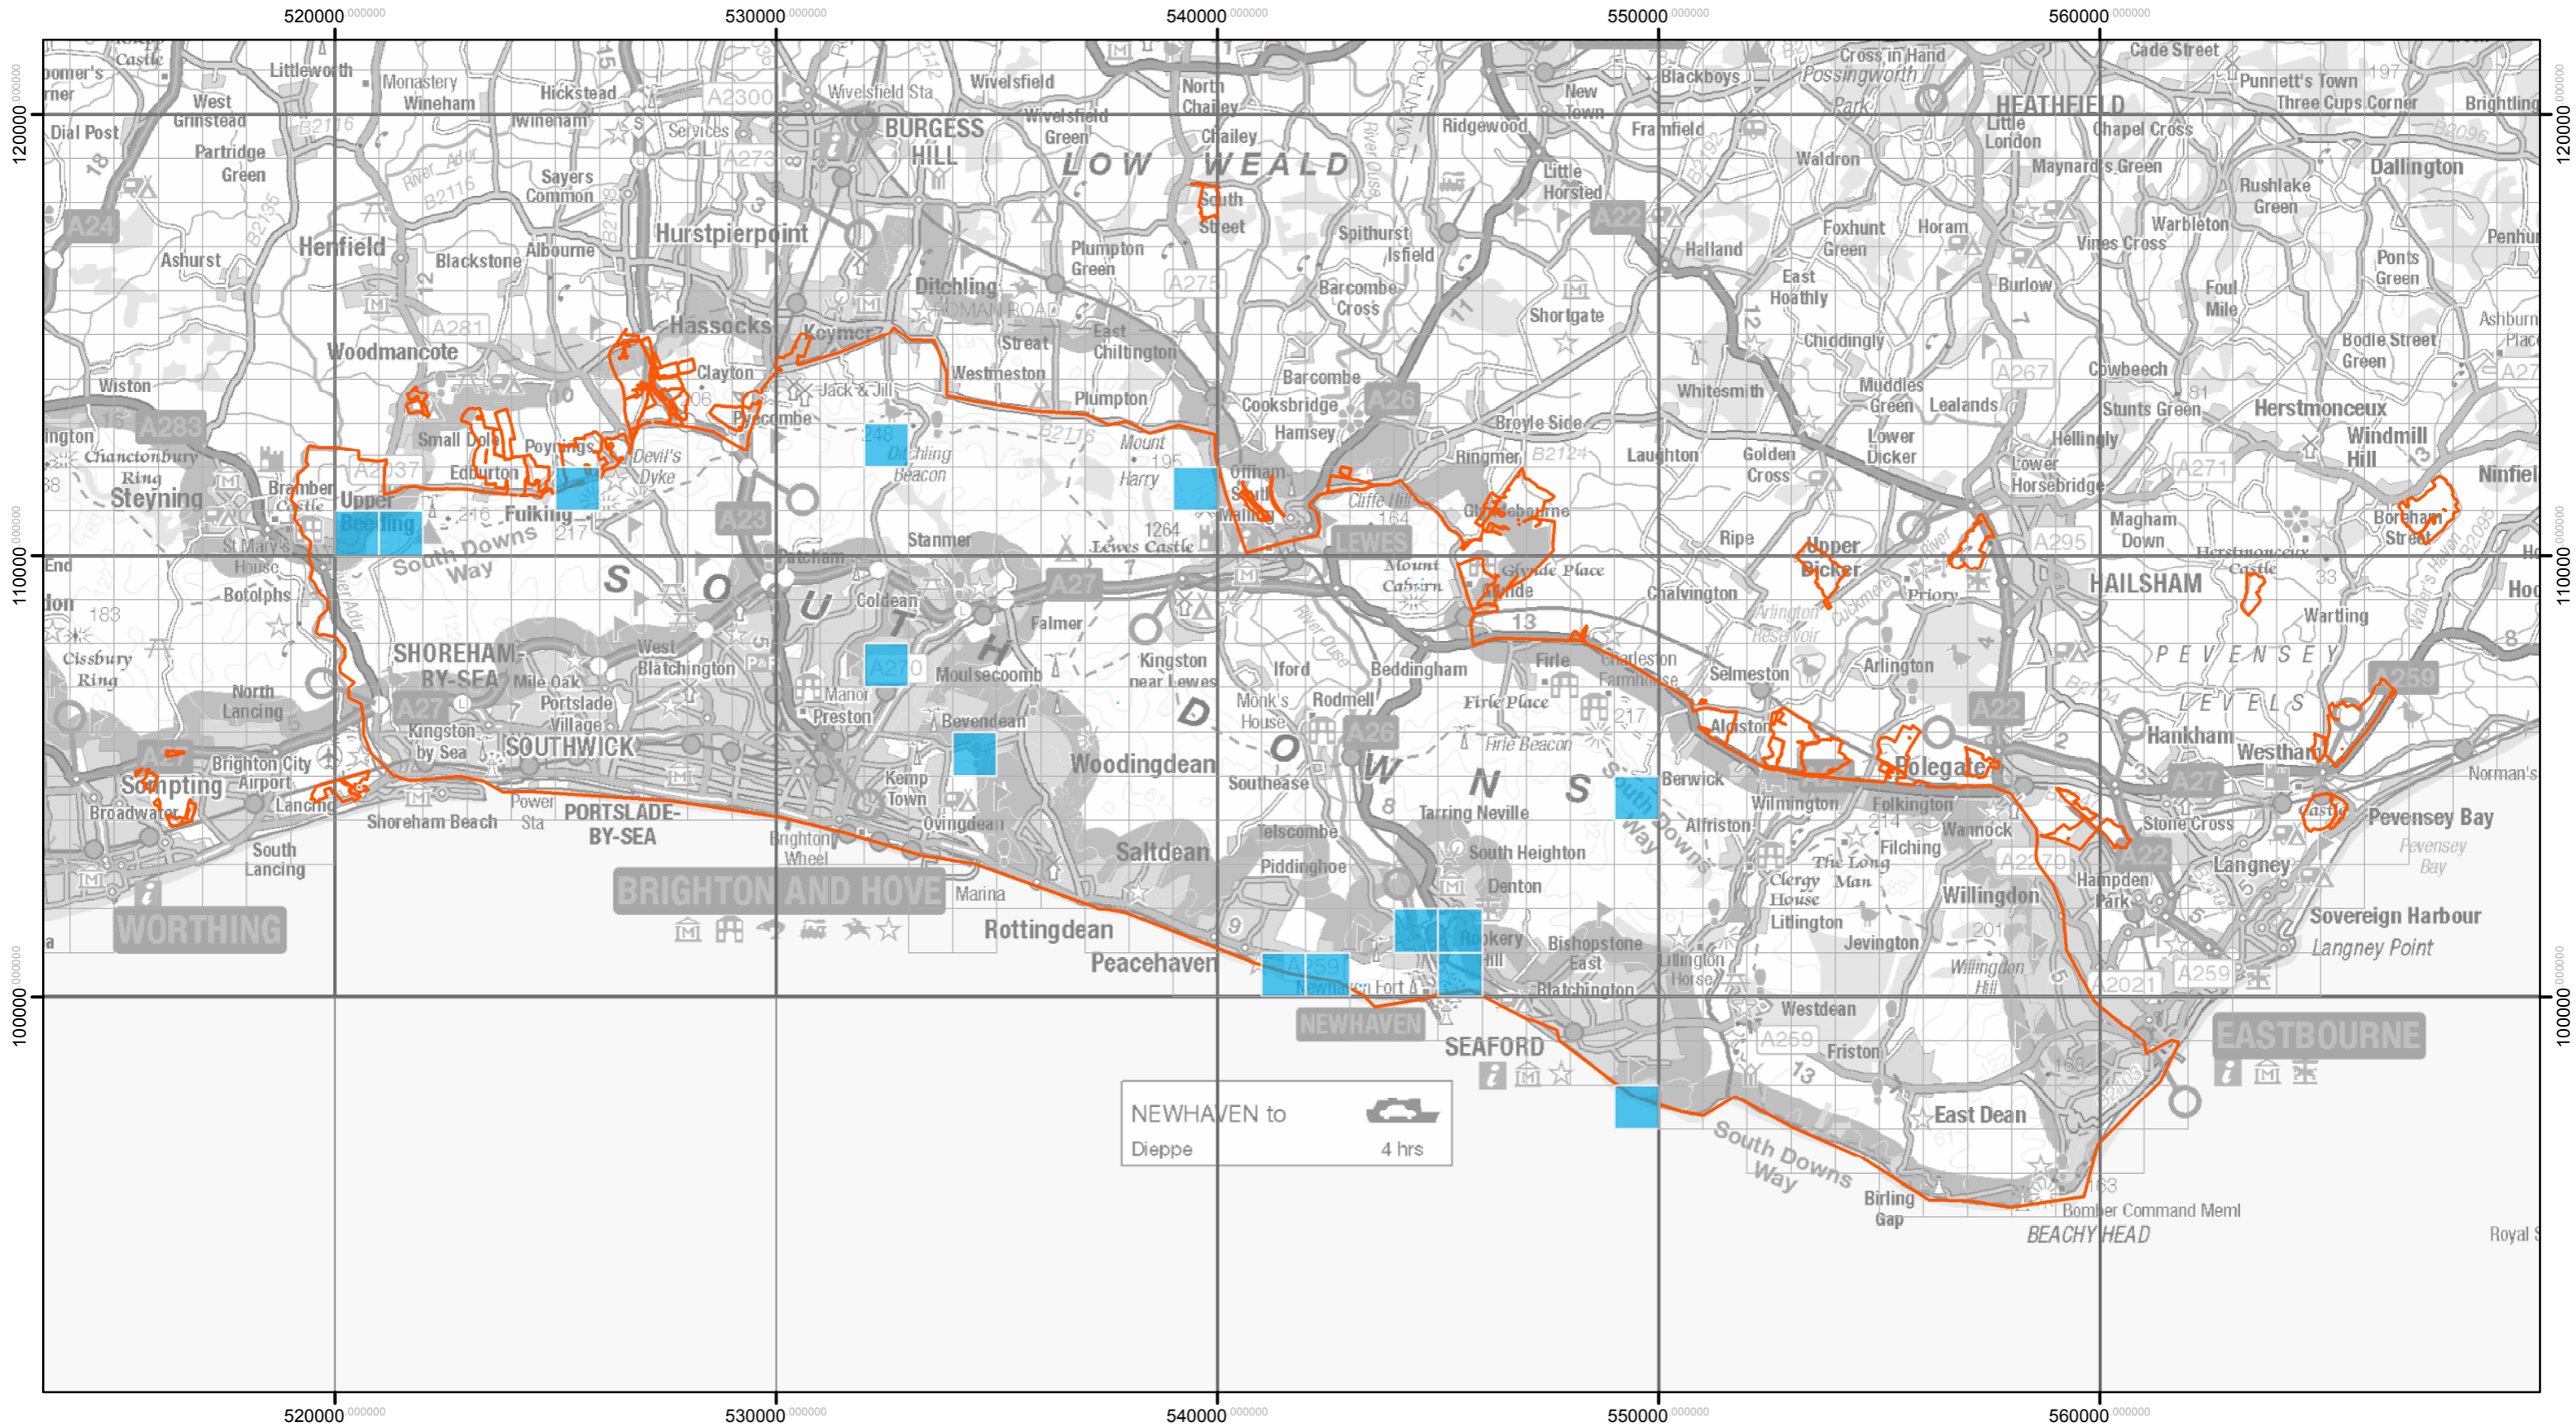

Lapwing breeding records 2014 - 2016

Key to Map:

- Possible or confirmed breeding record
- Eastern South Downs Farmer Cluster area

Linnet breeding records 1999 - 2001

NEWHAVEN to Dieppe 4 hrs

Key to Map:

- Possible or confirmed breeding record
- Eastern South Downs Farmer Cluster area

Linnet breeding records 2009 - 2011

NEWHAVEN to Dieppe
4 hrs

Key to Map:

- Possible or confirmed breeding record
- Eastern South Downs Farmer Cluster area

Linnet breeding records 2014 - 2016

NEWHAVEN to Dieppe 4 hrs

Key to Map:
■ Possible or confirmed breeding record
 Eastern South Downs Farmer Cluster area

Skylark breeding records 1999 - 2001

NEWHAVEN to Dieppe 4 hrs

Key to Map:

- Possible or confirmed breeding record
- Eastern South Downs Farmer Cluster area

Skylark breeding records 2009 - 2011

NEWHAVEN to Dieppe 4 hrs

Key to Map:

- Possible or confirmed breeding record
- Eastern South Downs Farmer Cluster area

Skylark breeding records 2014 - 2016

NEWHAVEN to Dieppe 4 hrs