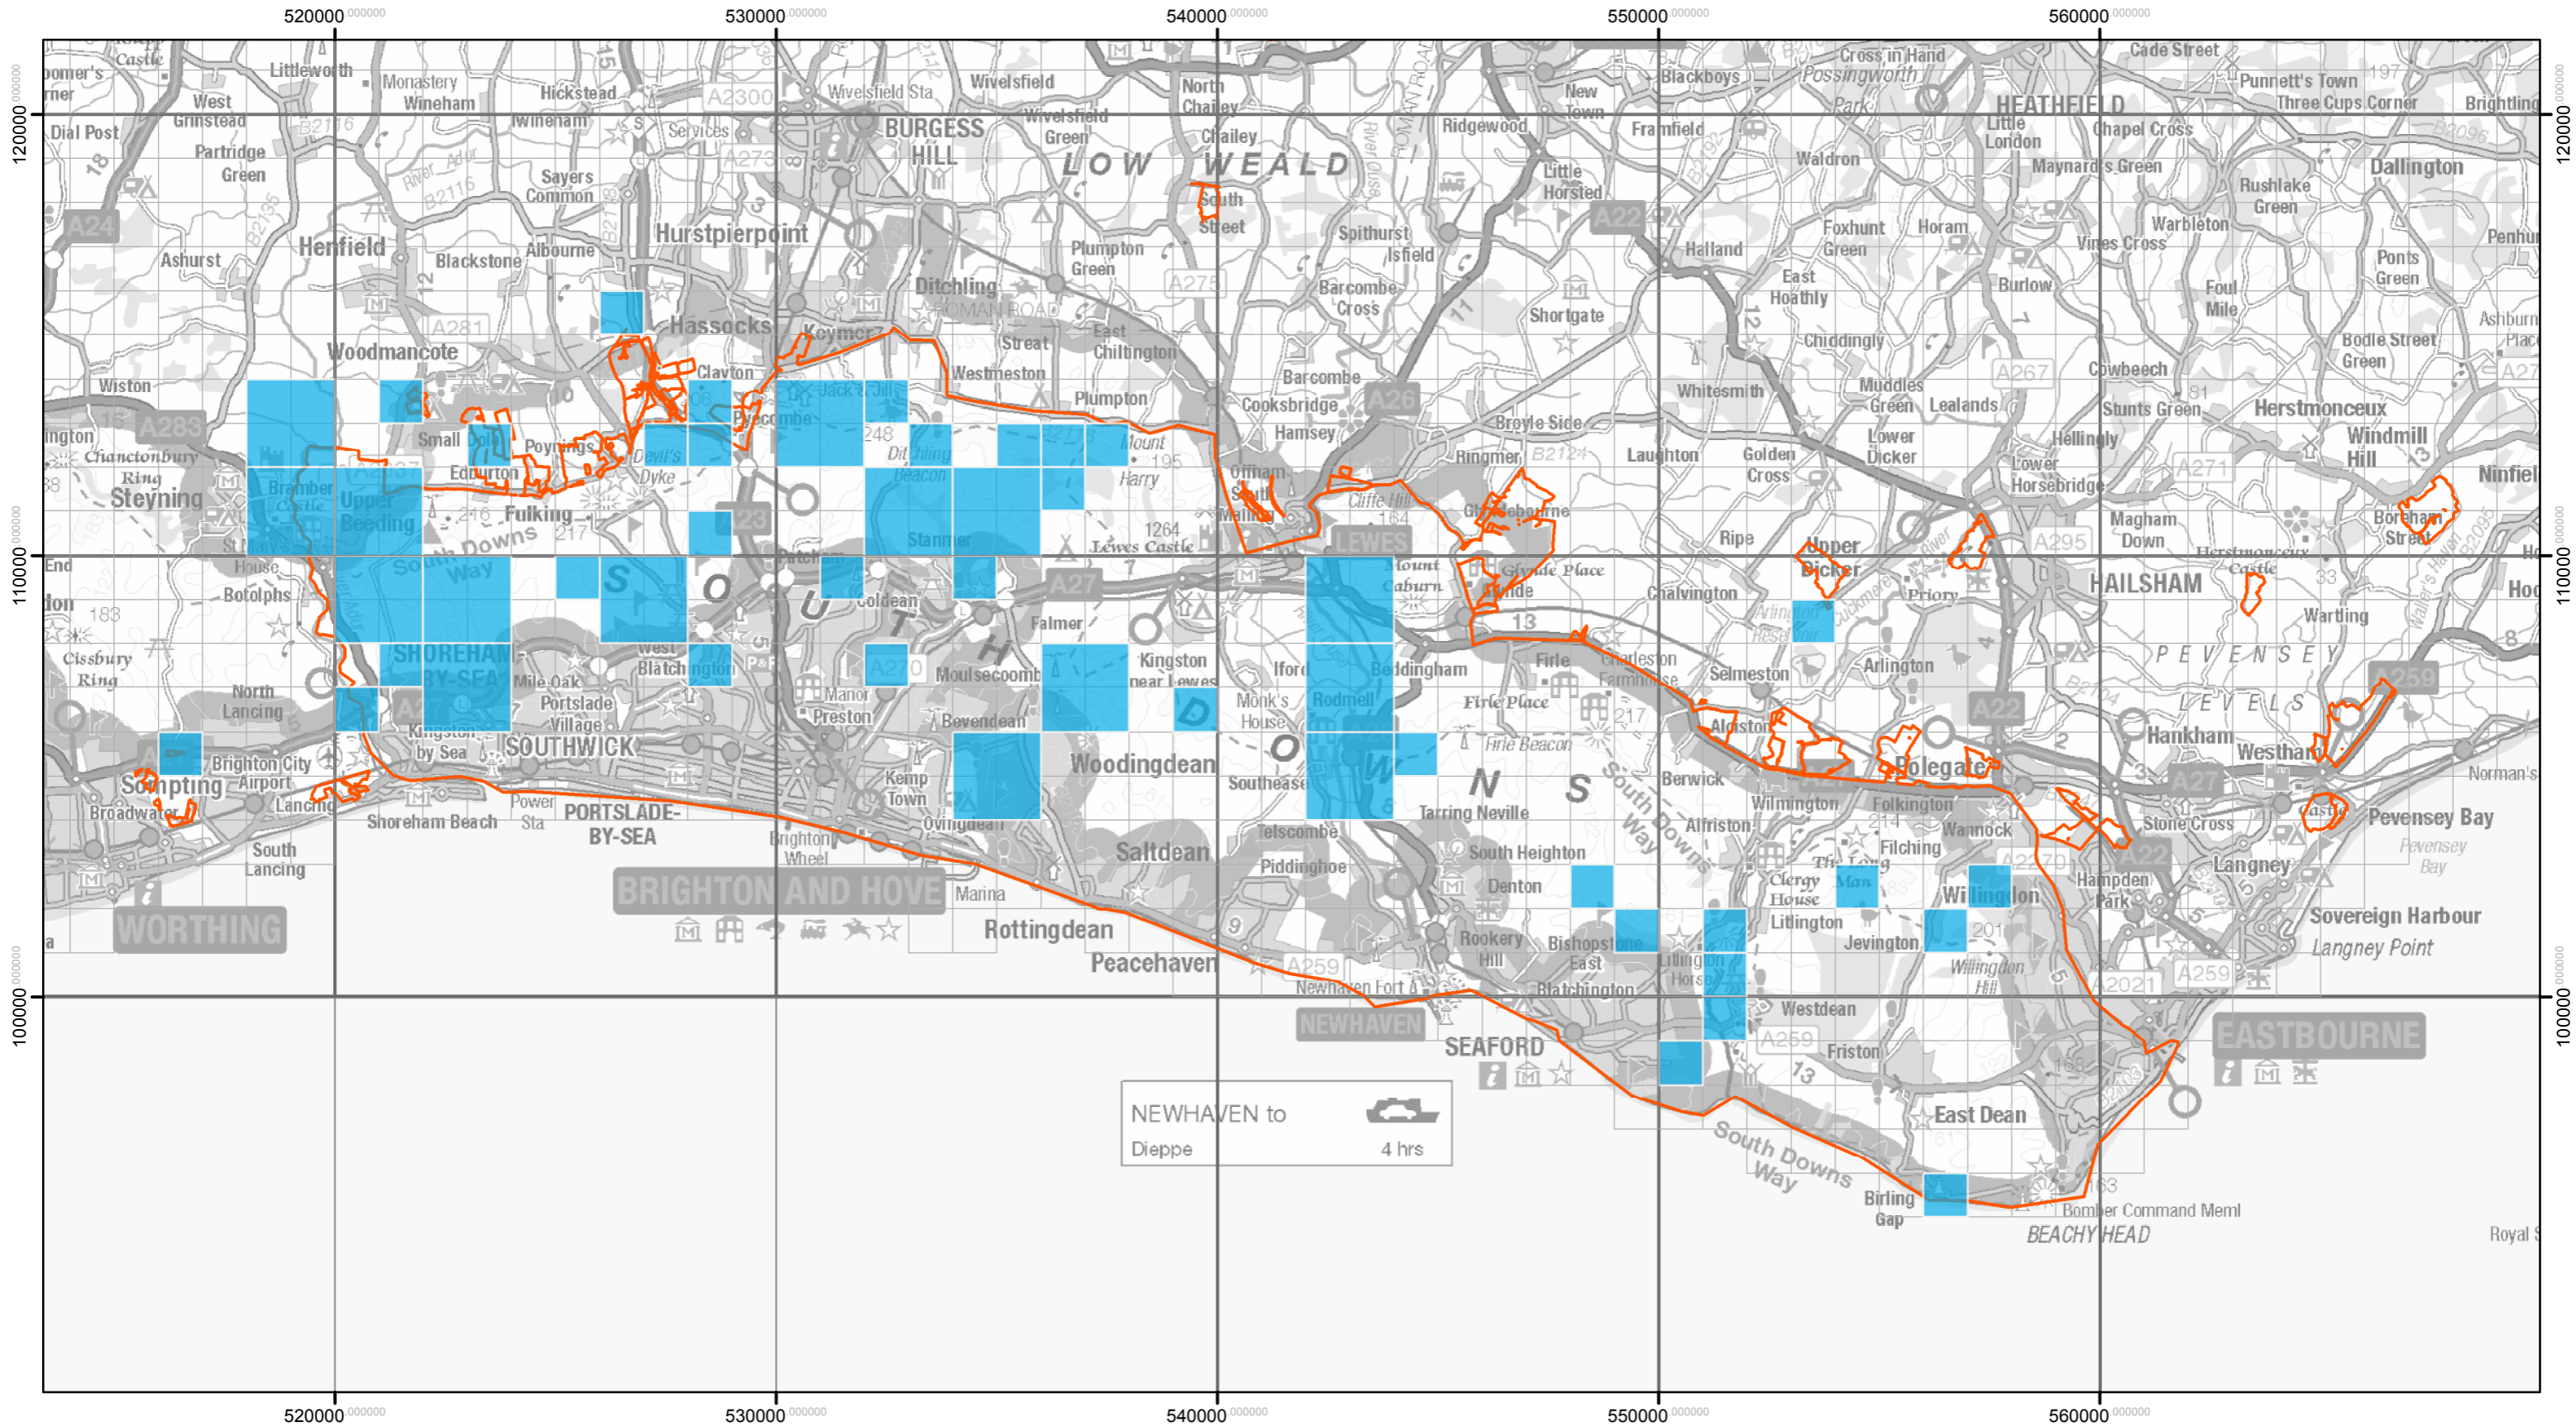

Skylark breeding records 2009 - 2011

NEWHAVEN to Dieppe 4 hrs

Key to Map:

- Possible or confirmed breeding record
- Eastern South Downs Farmer Cluster area

Skylark breeding records 2014 - 2016

NEWHAVEN to Dieppe 4 hrs

- Key to Map:
- Possible or confirmed breeding record
 - Eastern South Downs Farmer Cluster area

Yellowhammer breeding records 1999 - 2001

NEWHAVEN to Dieppe
4 hrs

Key to Map:

- Possible or confirmed breeding record
- Eastern South Downs Farmer Cluster area

Yellowhammer breeding records 2009 - 2011

NEWHAVEN to Dieppe 4 hrs

Key to Map:

- Possible or confirmed breeding record
- Eastern South Downs Farmer Cluster area

Yellowhammer breeding records 2014 - 2016

NEWHAVEN to Dieppe 4 hrs

- Key to Map:
- Possible or confirmed breeding record
 - Eastern South Downs Farmer Cluster area