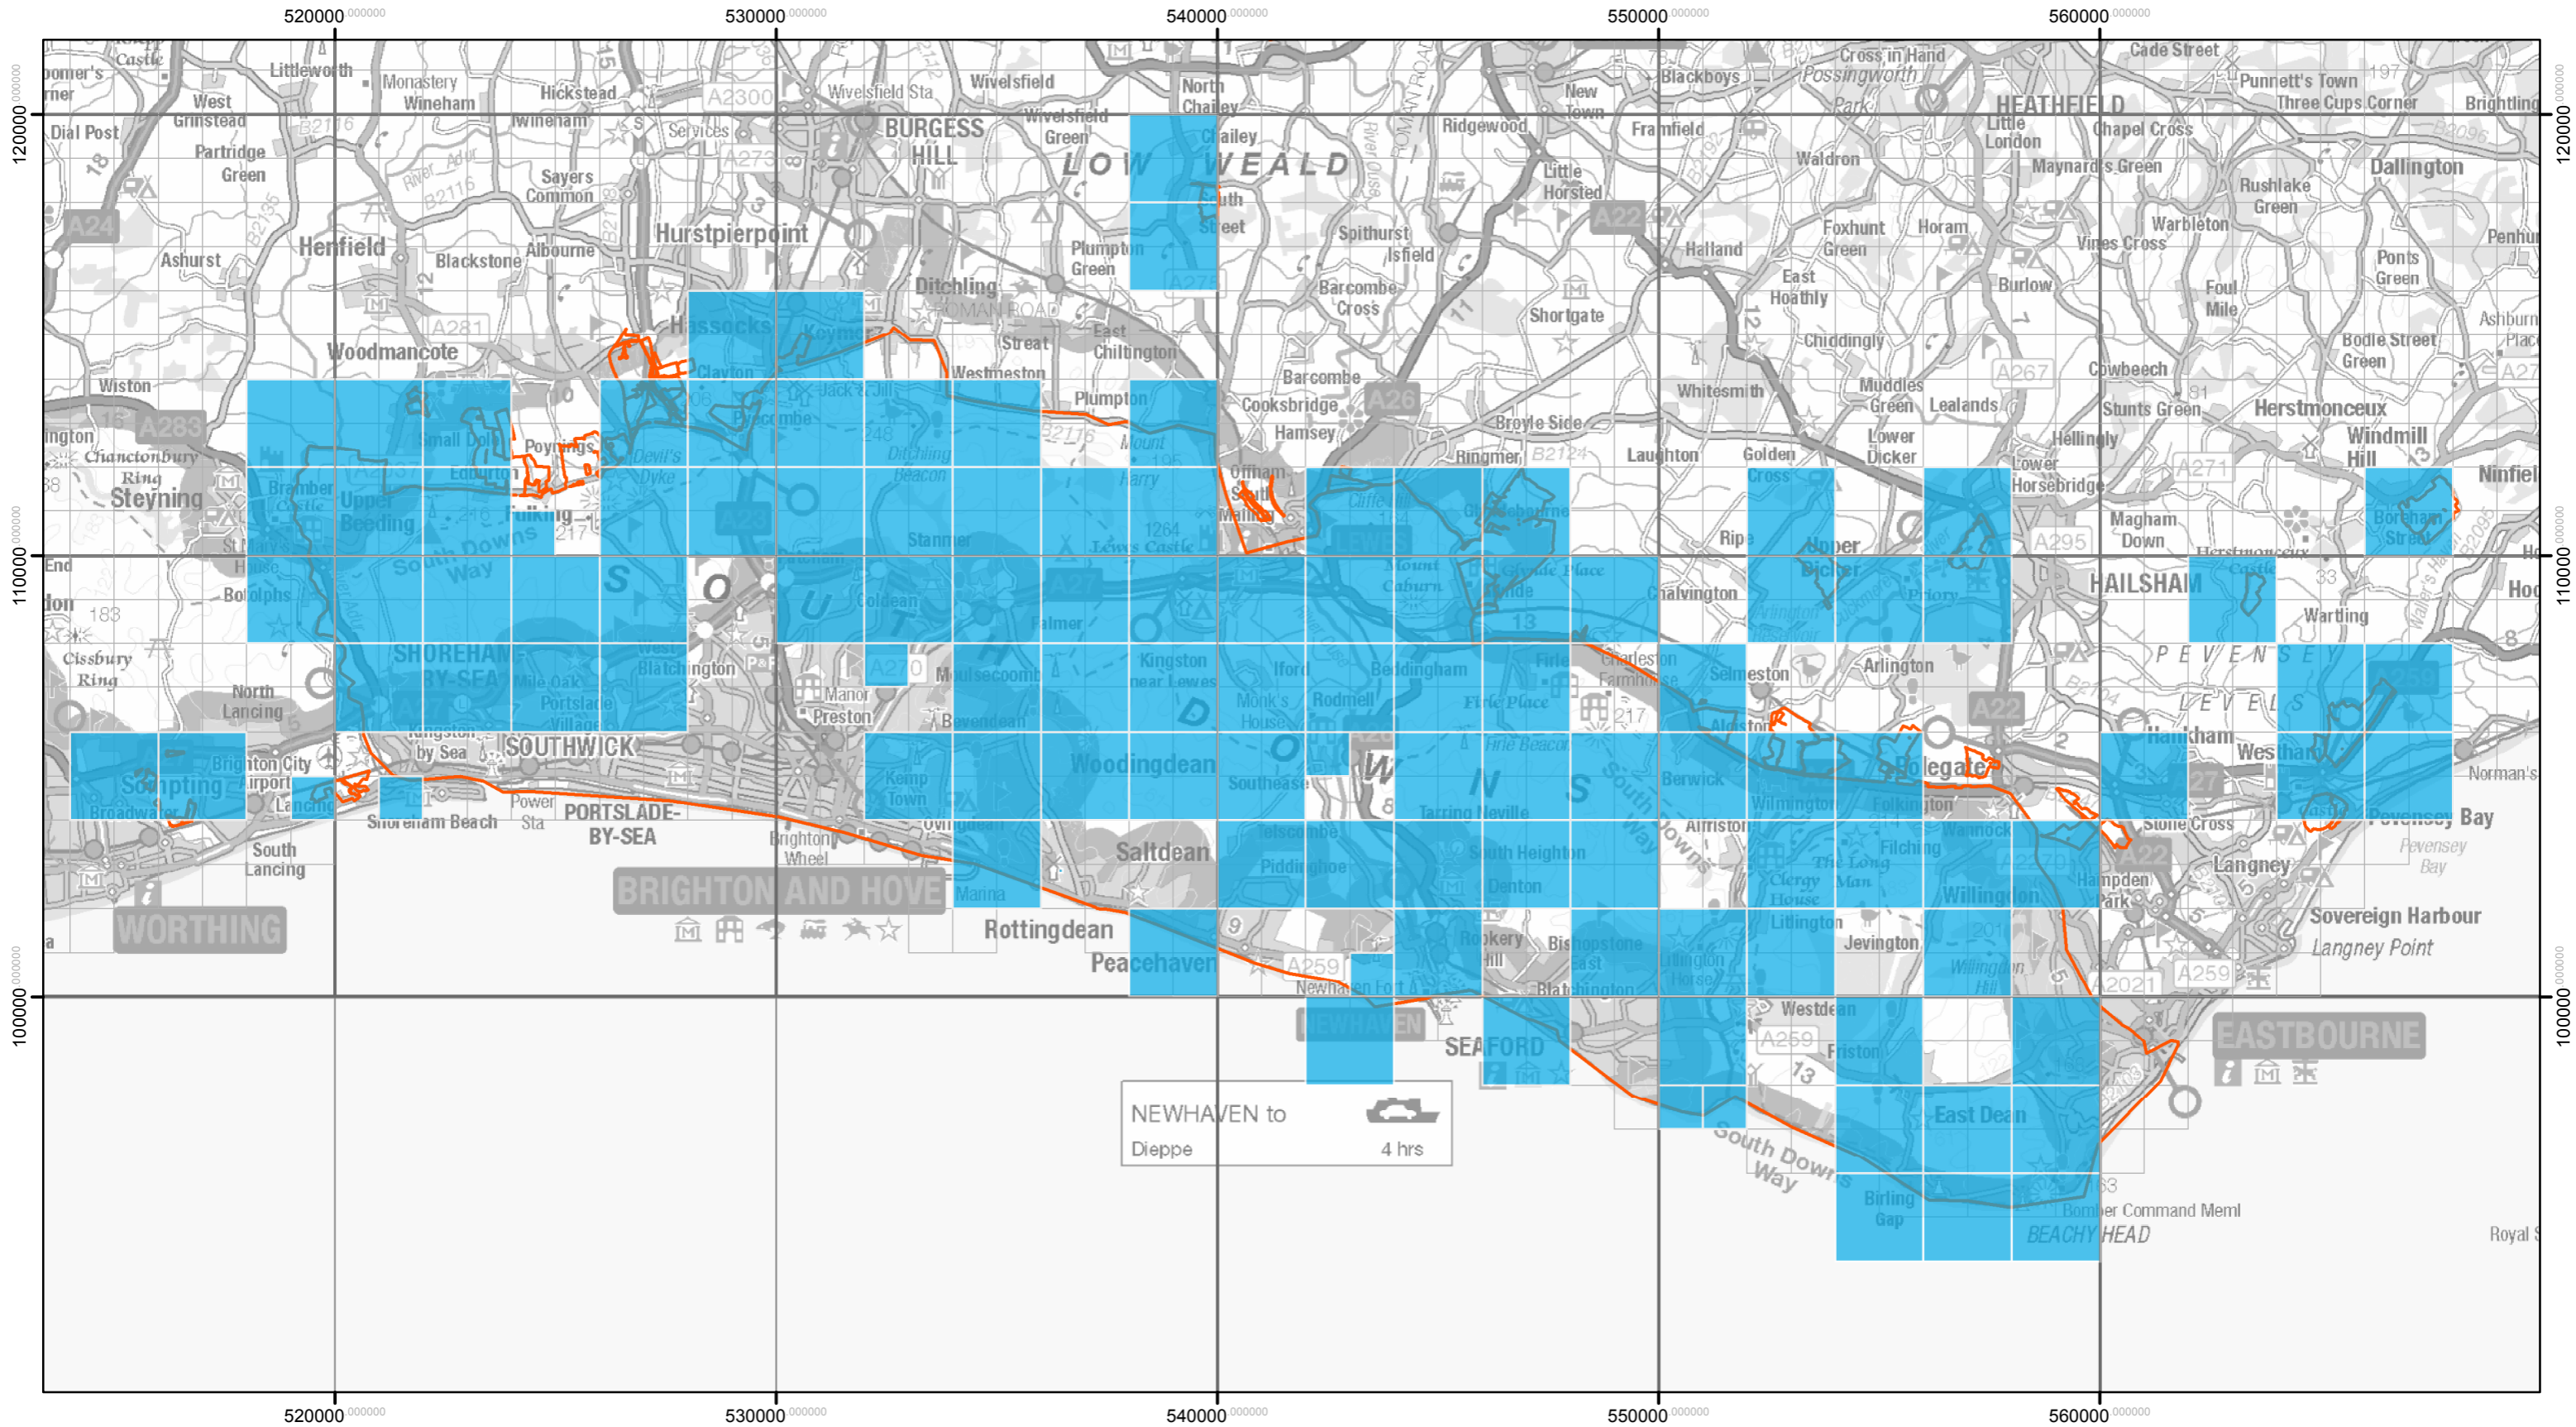

Key to Map:
■ Possible or confirmed breeding record
 Eastern South Downs Farmer Cluster area

Skylark breeding records 1999 - 2001

NEWHAVEN to Dieppe 4 hrs

Key to Map:

- Possible or confirmed breeding record
- Eastern South Downs Farmer Cluster area

Skylark breeding records 2009 - 2011

NEWHAVEN to Dieppe 4 hrs

Key to Map:

- Possible or confirmed breeding record
- Eastern South Downs Farmer Cluster area

Skylark breeding records 2014 - 2016

NEWHAVEN to Dieppe 4 hrs

- Key to Map:
- Possible or confirmed breeding record
 - Eastern South Downs Farmer Cluster area

Yellowhammer breeding records 1999 - 2001

NEWHAVEN to Dieppe
4 hrs

Key to Map:

- Possible or confirmed breeding record
- Eastern South Downs Farmer Cluster area

- Key to Map:
- Possible or confirmed breeding record
 - Eastern South Downs Farmer Cluster area