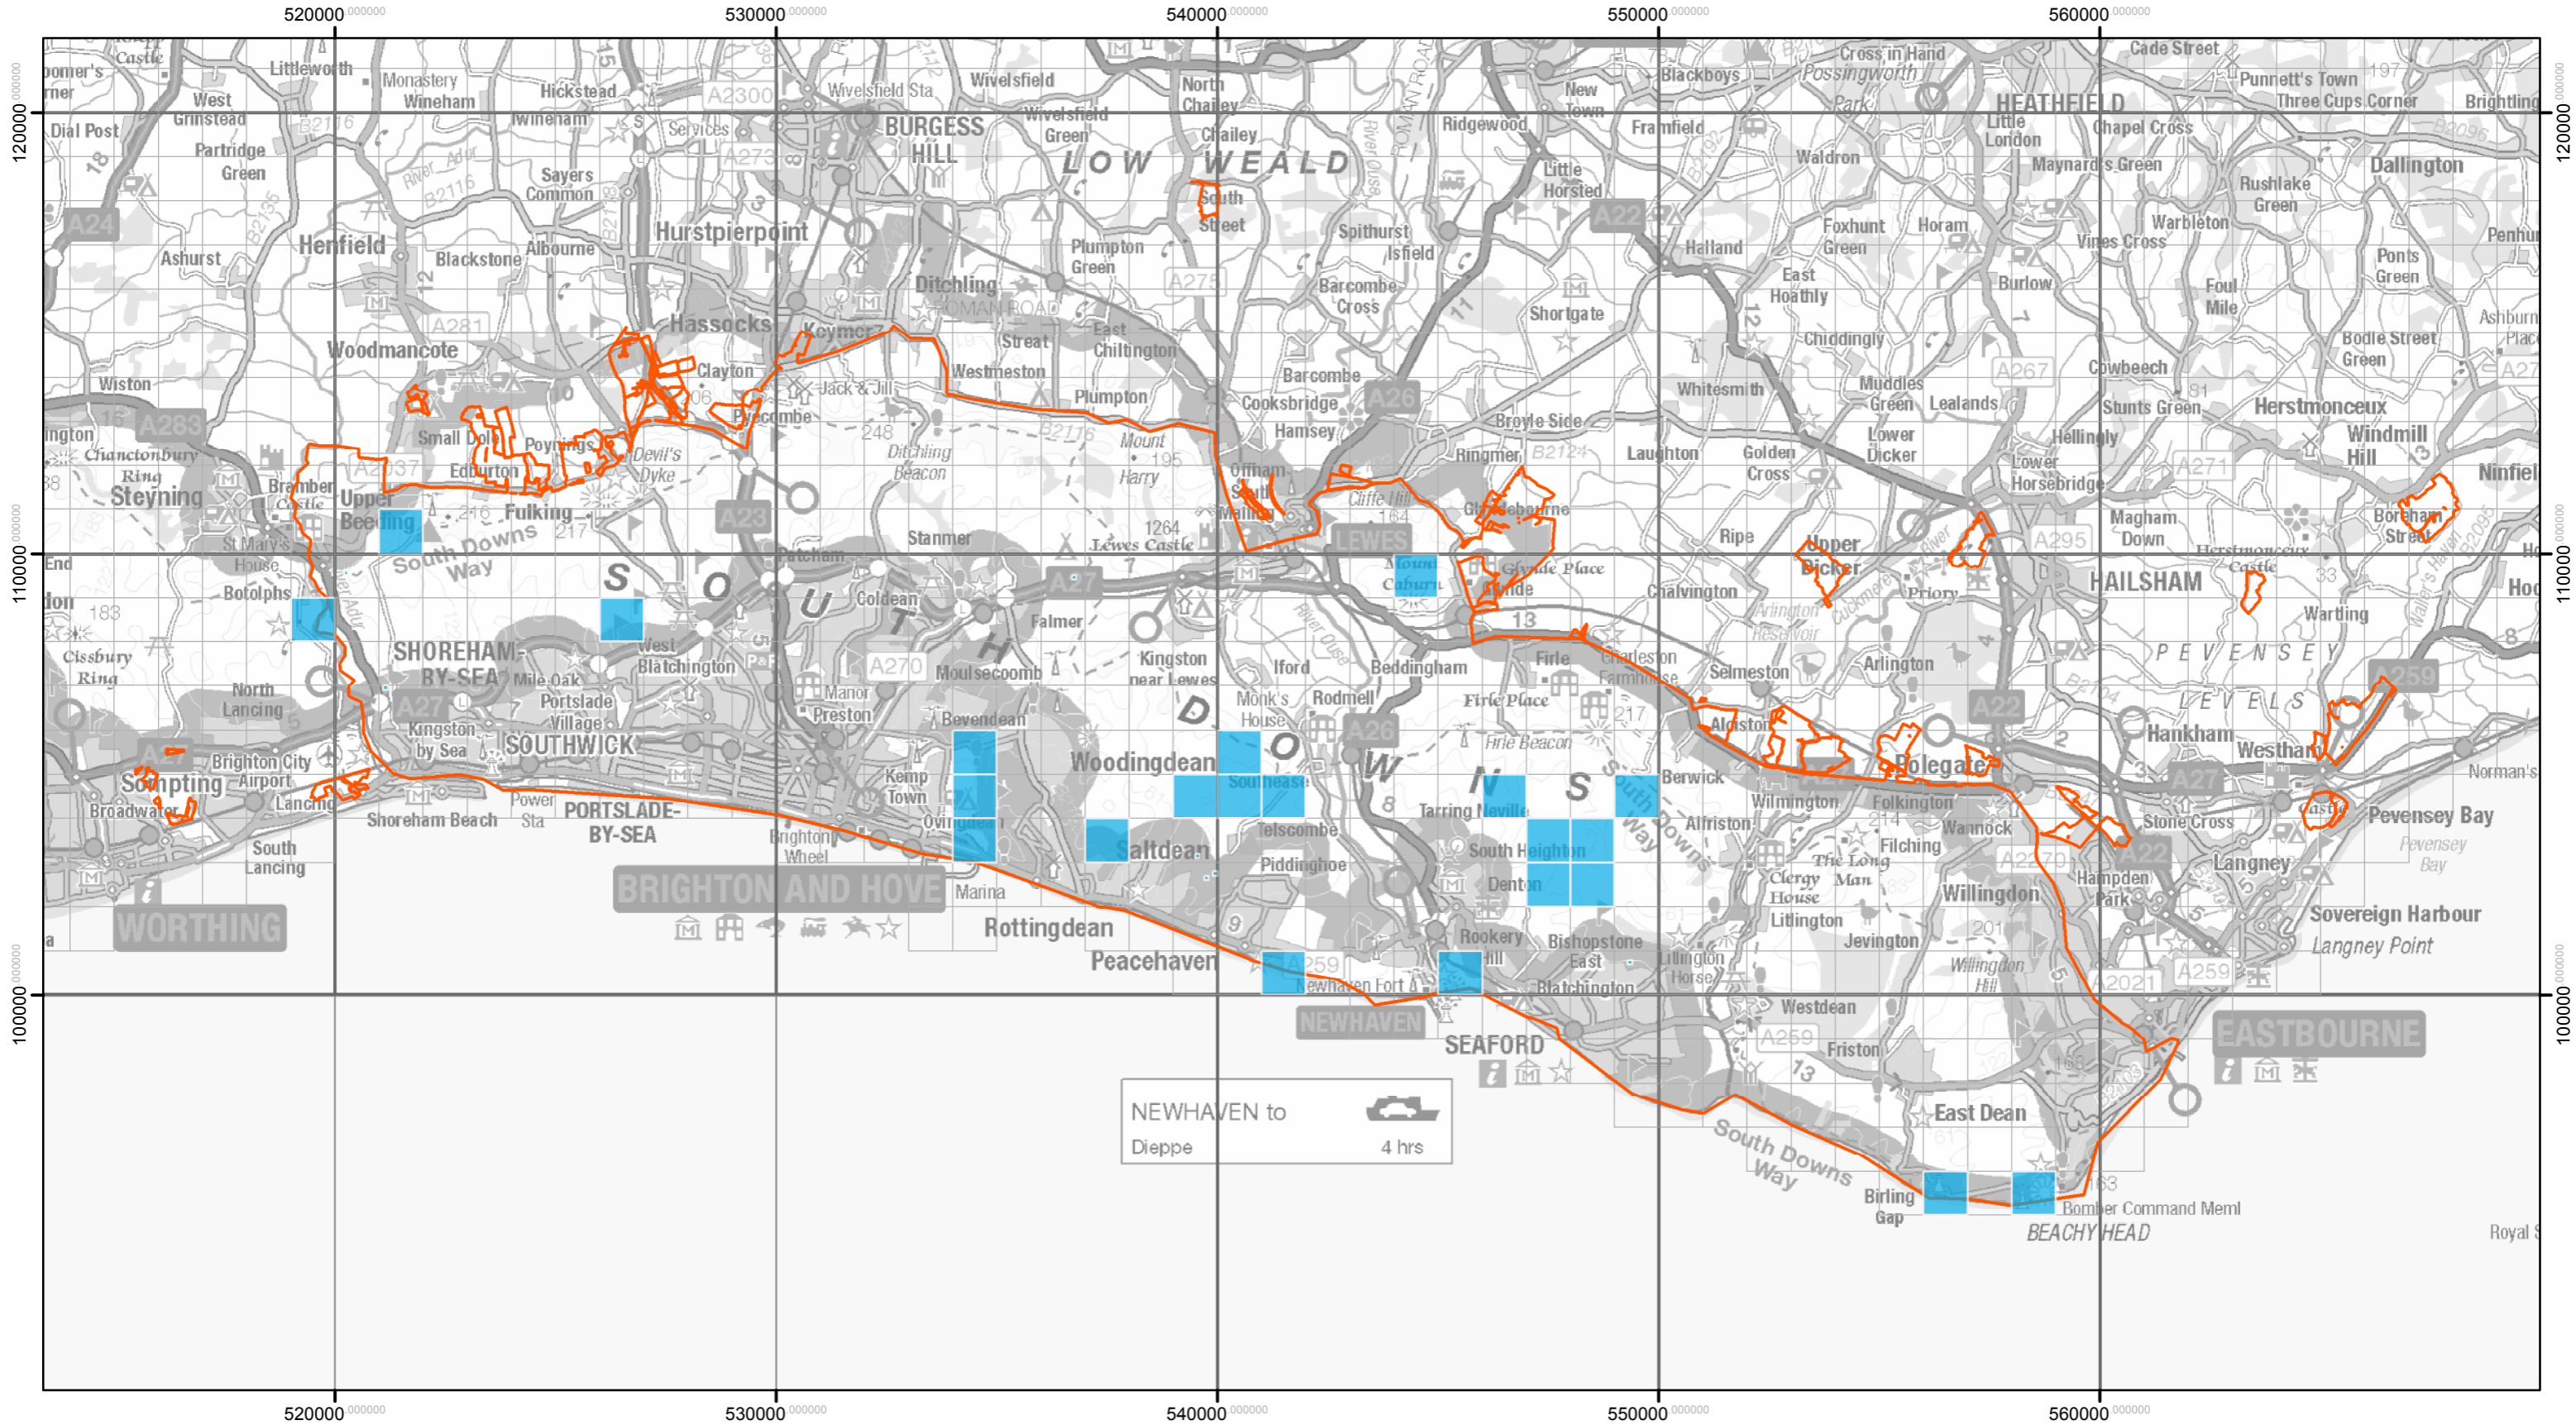

Corn Bunting breeding records 1999 - 2001

NEWHAVEN to Dieppe 4 hrs

- Key to Map:
- Possible or confirmed breeding record
 - Eastern South Downs Farmer Cluster area

Corn Bunting breeding records 2009 - 2011

NEWHAVEN to Dieppe 4 hrs

Key to Map:
 Possible or confirmed breeding record
 Eastern South Downs Farmer Cluster area

Corn Bunting breeding records 2014 - 2016

Key to Map:

- Possible or confirmed breeding record
- Eastern South Downs Farmer Cluster area

Key to Map:
■ Possible or confirmed breeding record
 Eastern South Downs Farmer Cluster area

Skylark breeding records 1999 - 2001

NEWHAVEN to Dieppe 4 hrs

Key to Map:

- Possible or confirmed breeding record
- Eastern South Downs Farmer Cluster area

- Key to Map:
- Possible or confirmed breeding record
 - Eastern South Downs Farmer Cluster area