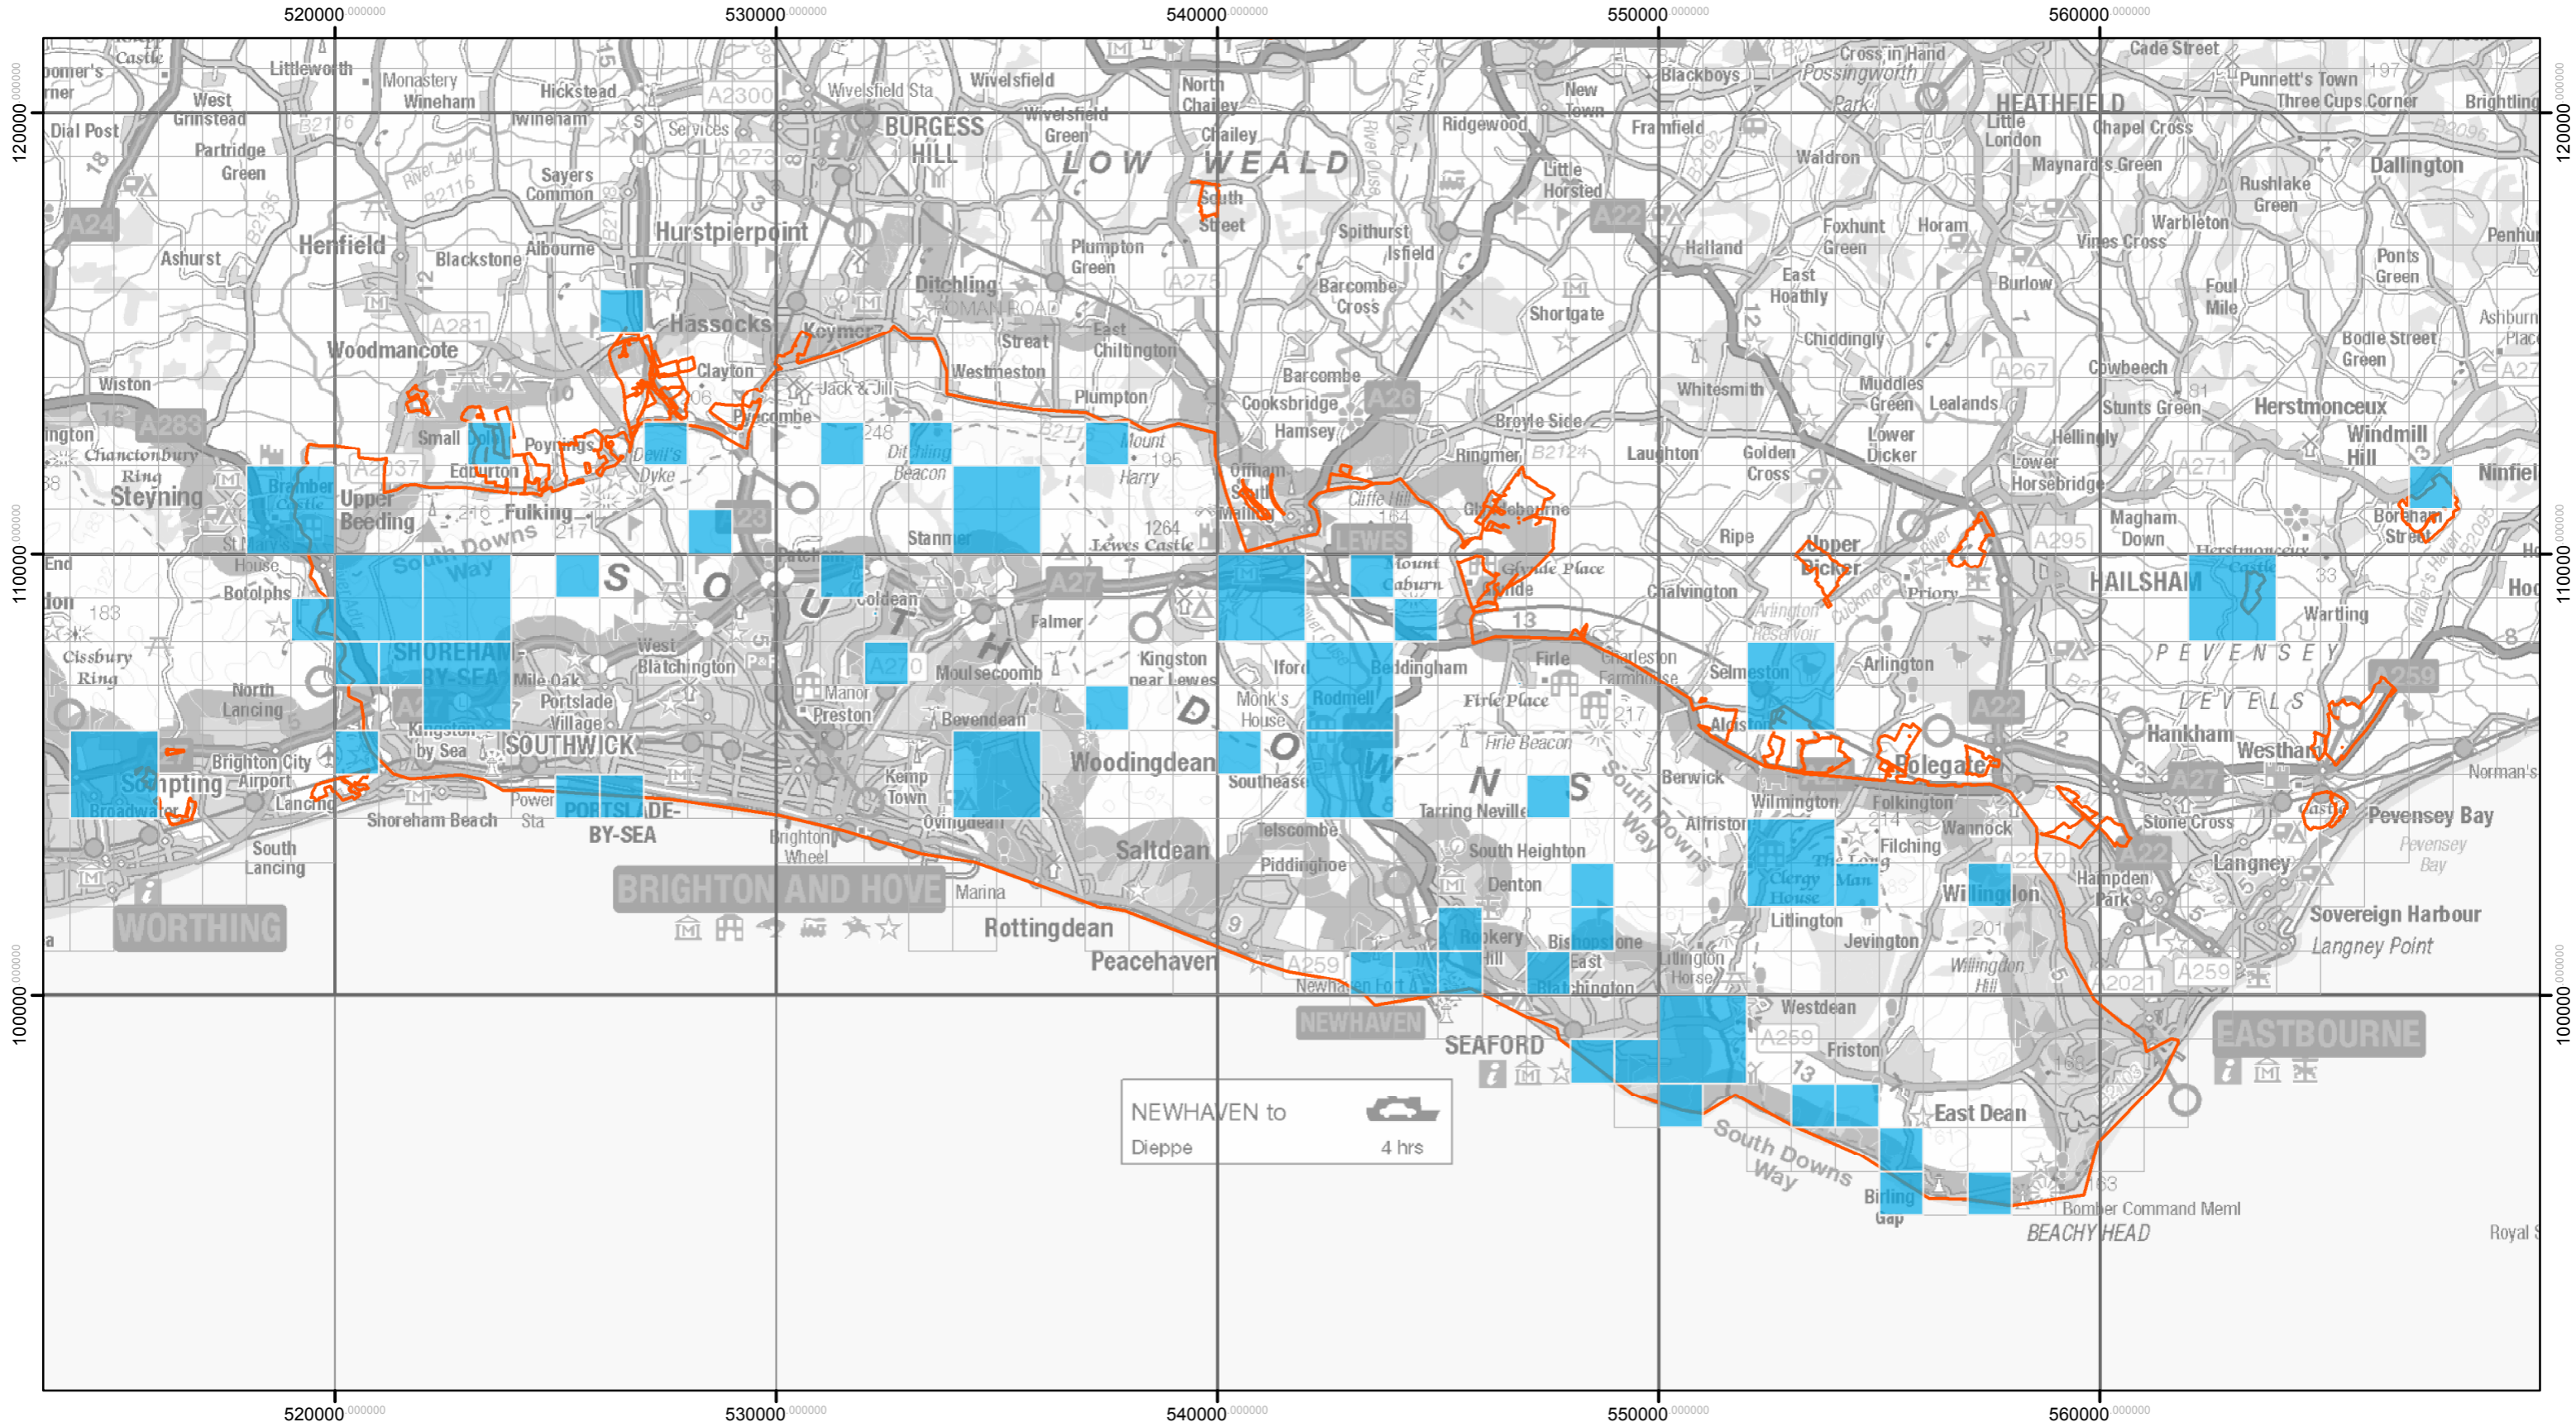

Lapwing breeding records 2014 - 2016

Key to Map:

- Possible or confirmed breeding record
- Eastern South Downs Farmer Cluster area

Linnet breeding records 1999 - 2001

NEWHAVEN to Dieppe 4 hrs

Key to Map:

- Possible or confirmed breeding record
- Eastern South Downs Farmer Cluster area

Linnet breeding records 2009 - 2011

NEWHAVEN to Dieppe
4 hrs

Key to Map:

- Possible or confirmed breeding record
- Eastern South Downs Farmer Cluster area

Linnet breeding records 2014 - 2016

NEWHAVEN to Dieppe 4 hrs

Key to Map:
■ Possible or confirmed breeding record
 Eastern South Downs Farmer Cluster area

Skylark breeding records 1999 - 2001

NEWHAVEN to Dieppe 4 hrs

Key to Map:

- Possible or confirmed breeding record
- Eastern South Downs Farmer Cluster area

Skylark breeding records 2009 - 2011

NEWHAVEN to Dieppe 4 hrs

Key to Map:

- Possible or confirmed breeding record
- Eastern South Downs Farmer Cluster area

Skylark breeding records 2014 - 2016

NEWHAVEN to Dieppe 4 hrs