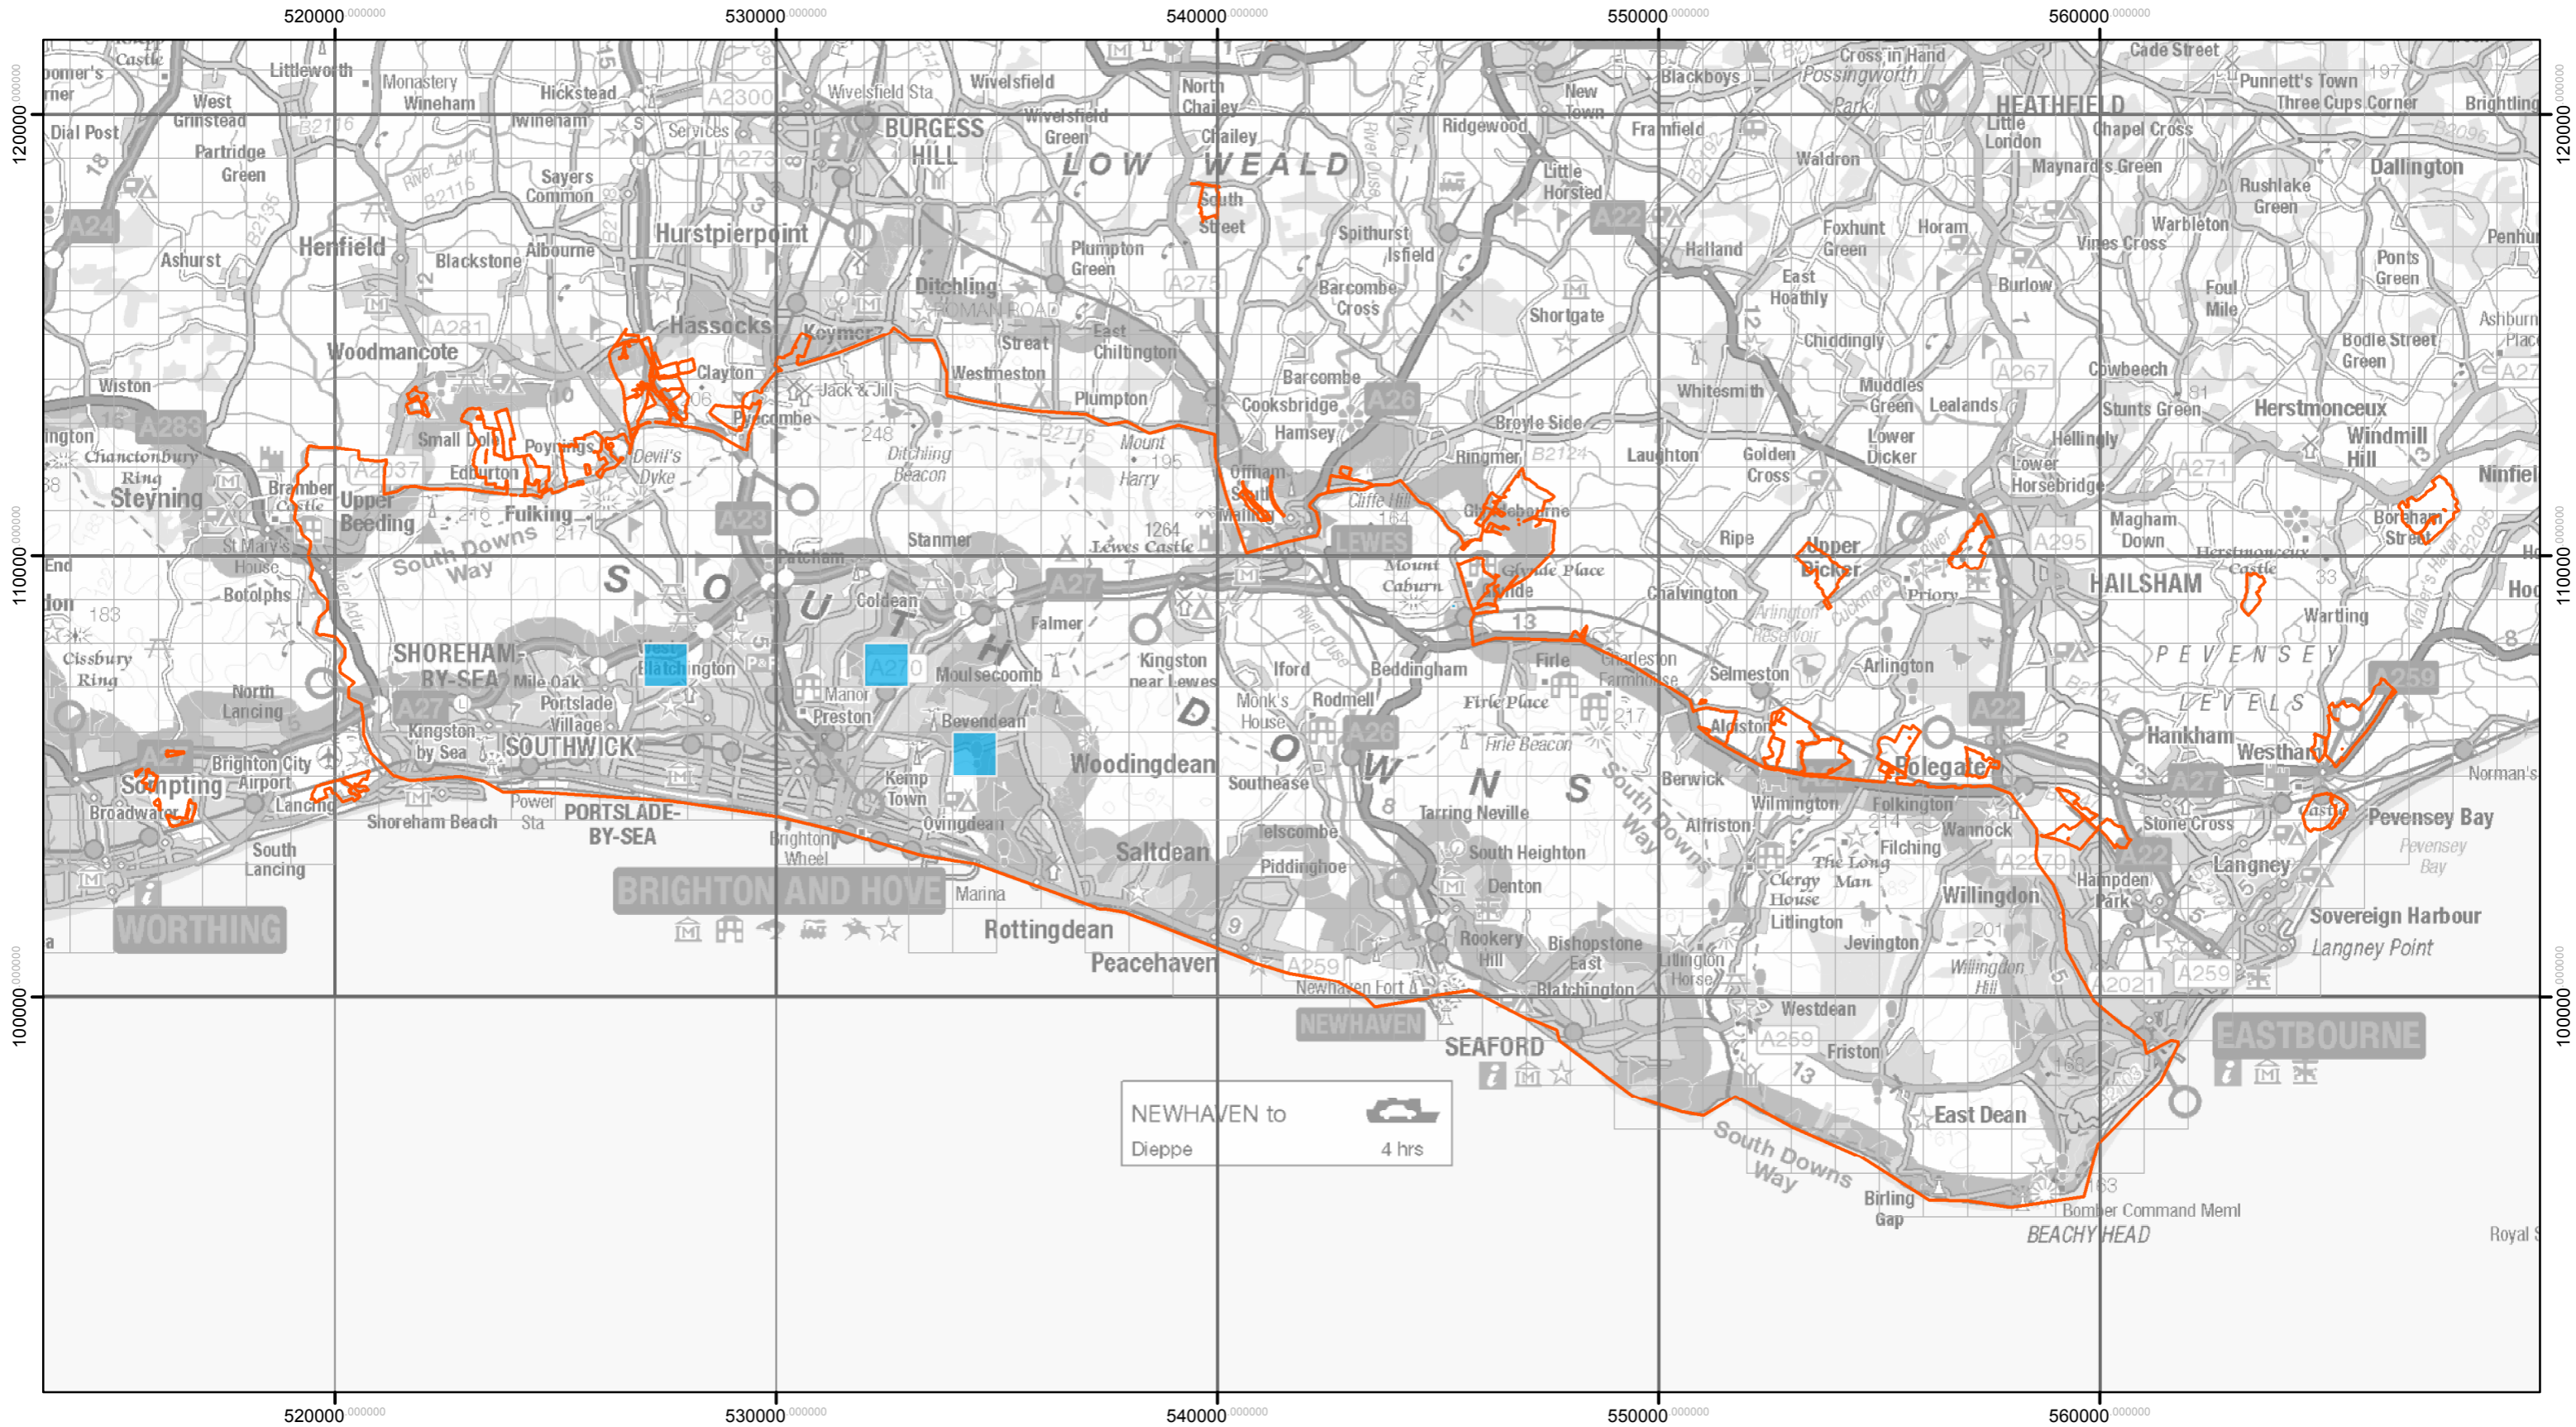

Grey Partridge breeding records 1999 - 2001

NEWHAVEN to Dieppe 4 hrs

1. Key to Map:
2. Possible or confirmed breeding record
   - Eastern South Downs Farmer Cluster area