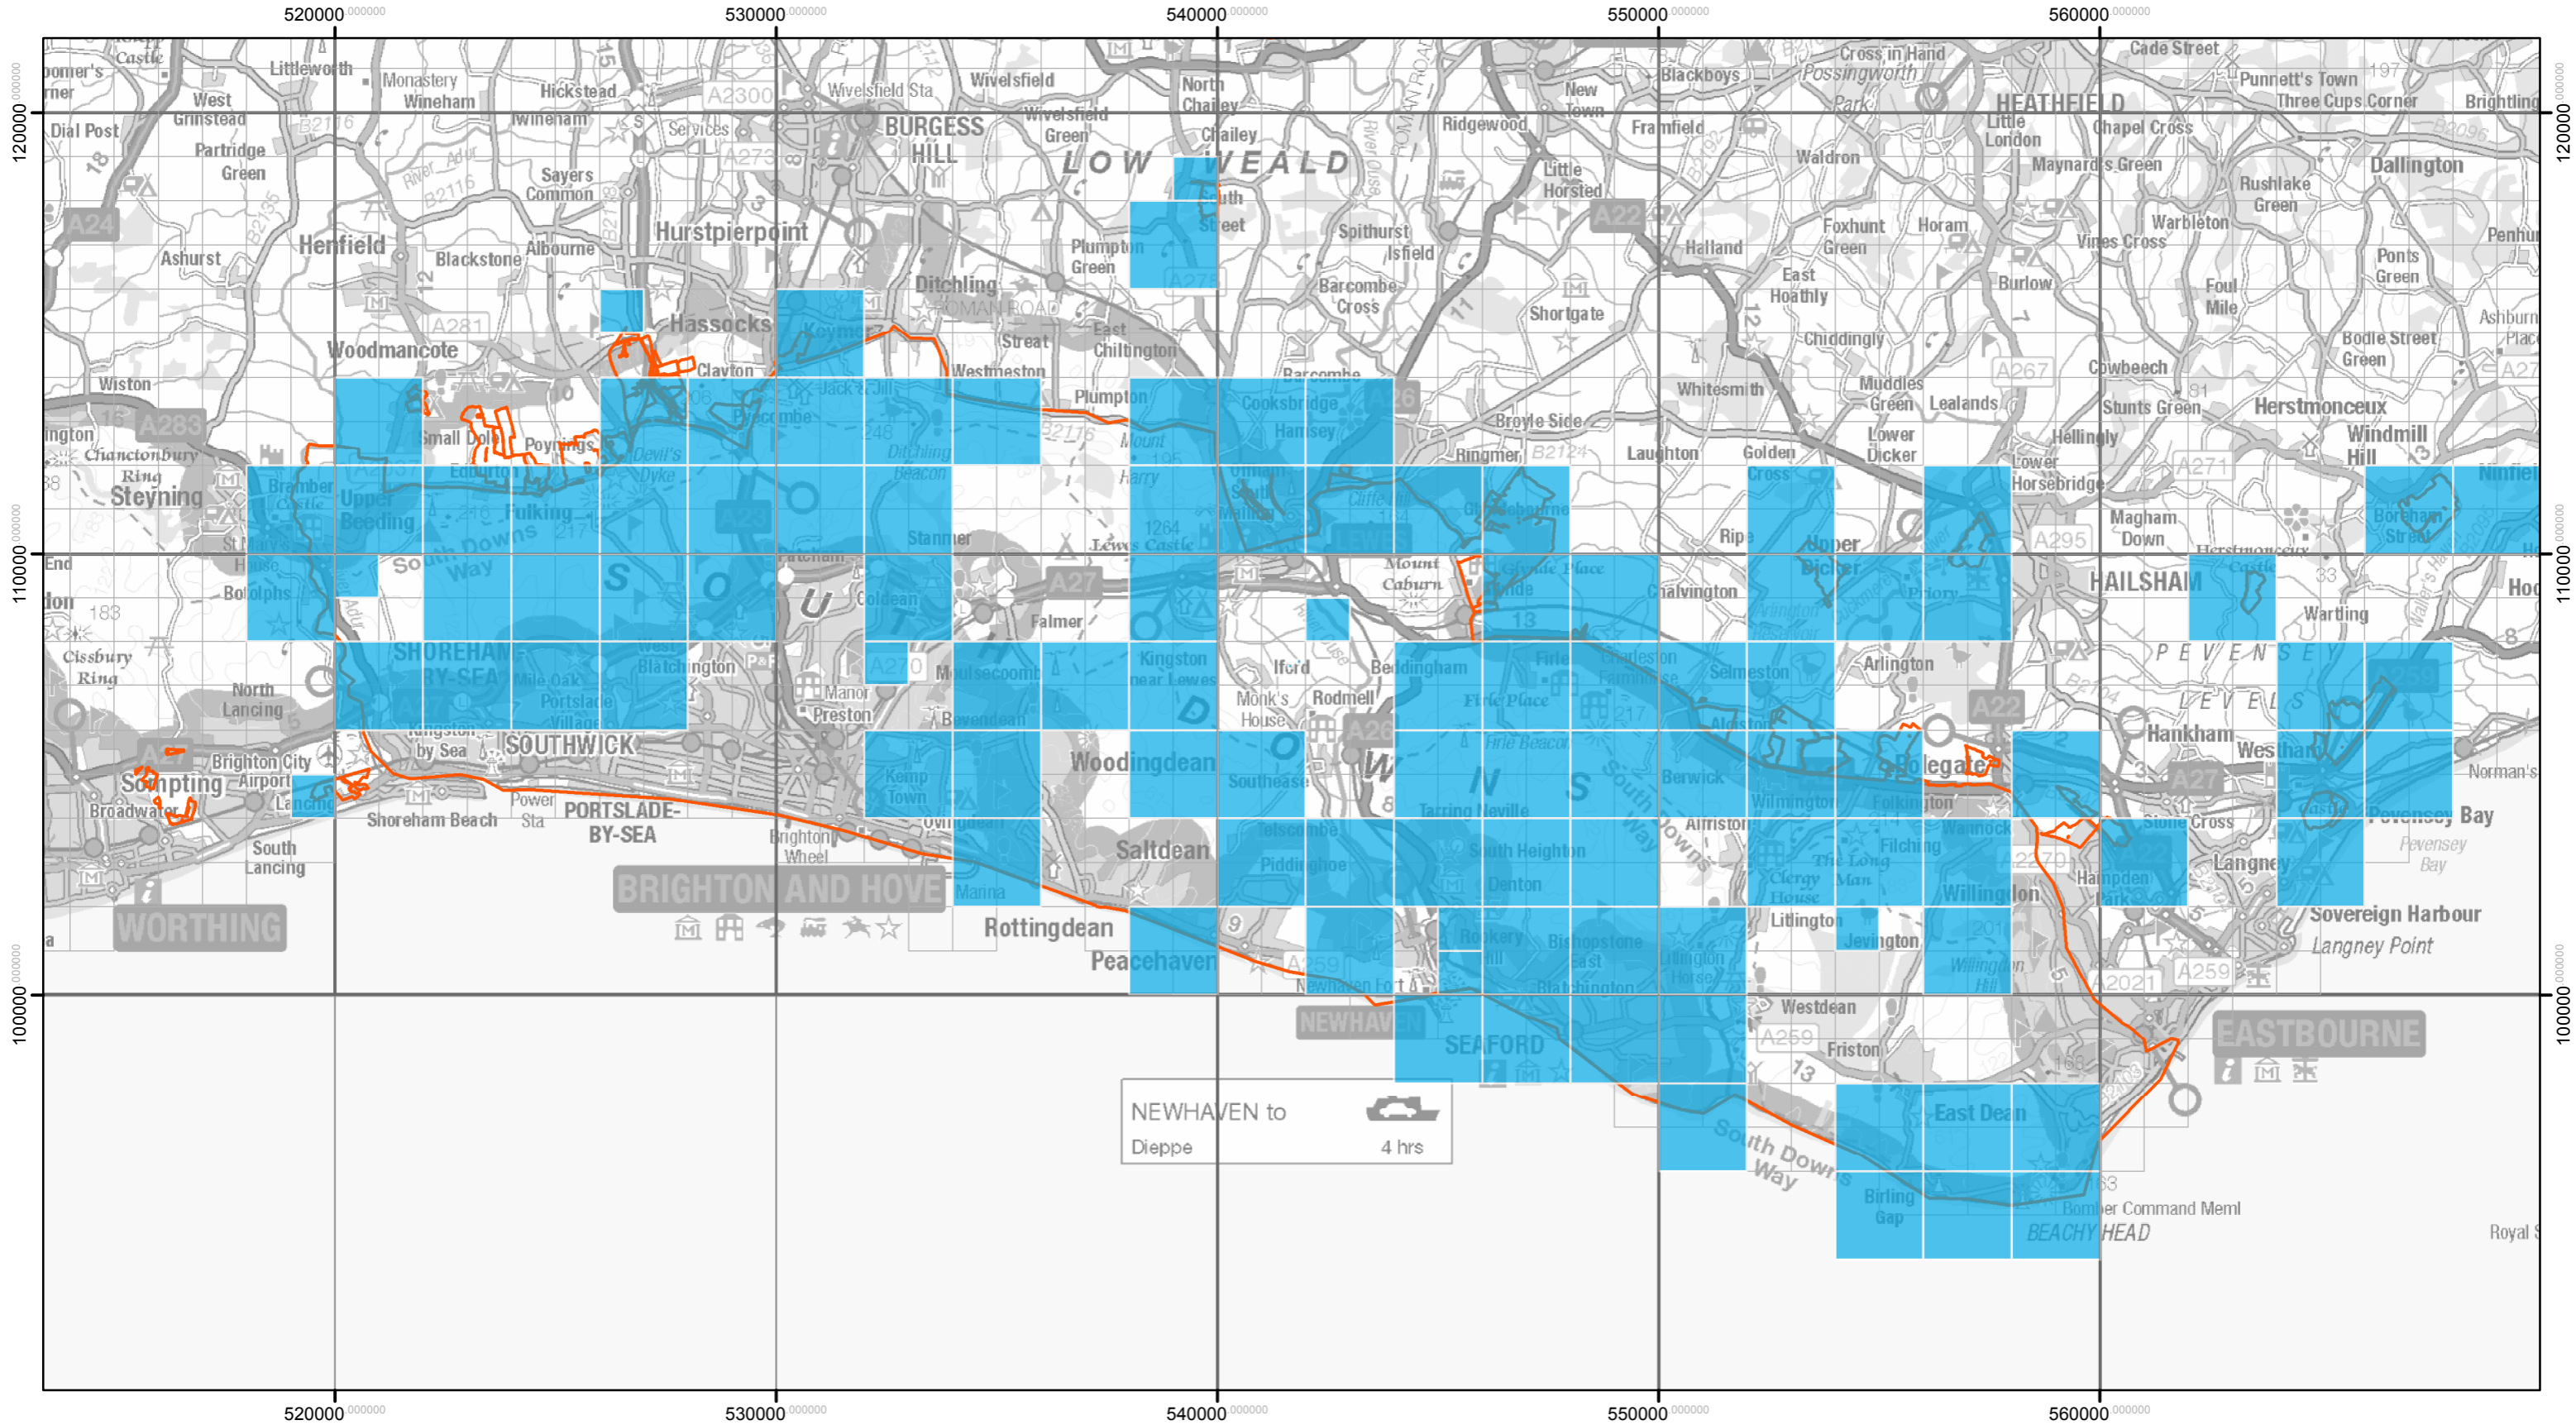

Linnet breeding records 2009 - 2011

NEWHAVEN to Dieppe
4 hrs

Key to Map:

- Possible or confirmed breeding record
- Eastern South Downs Farmer Cluster area