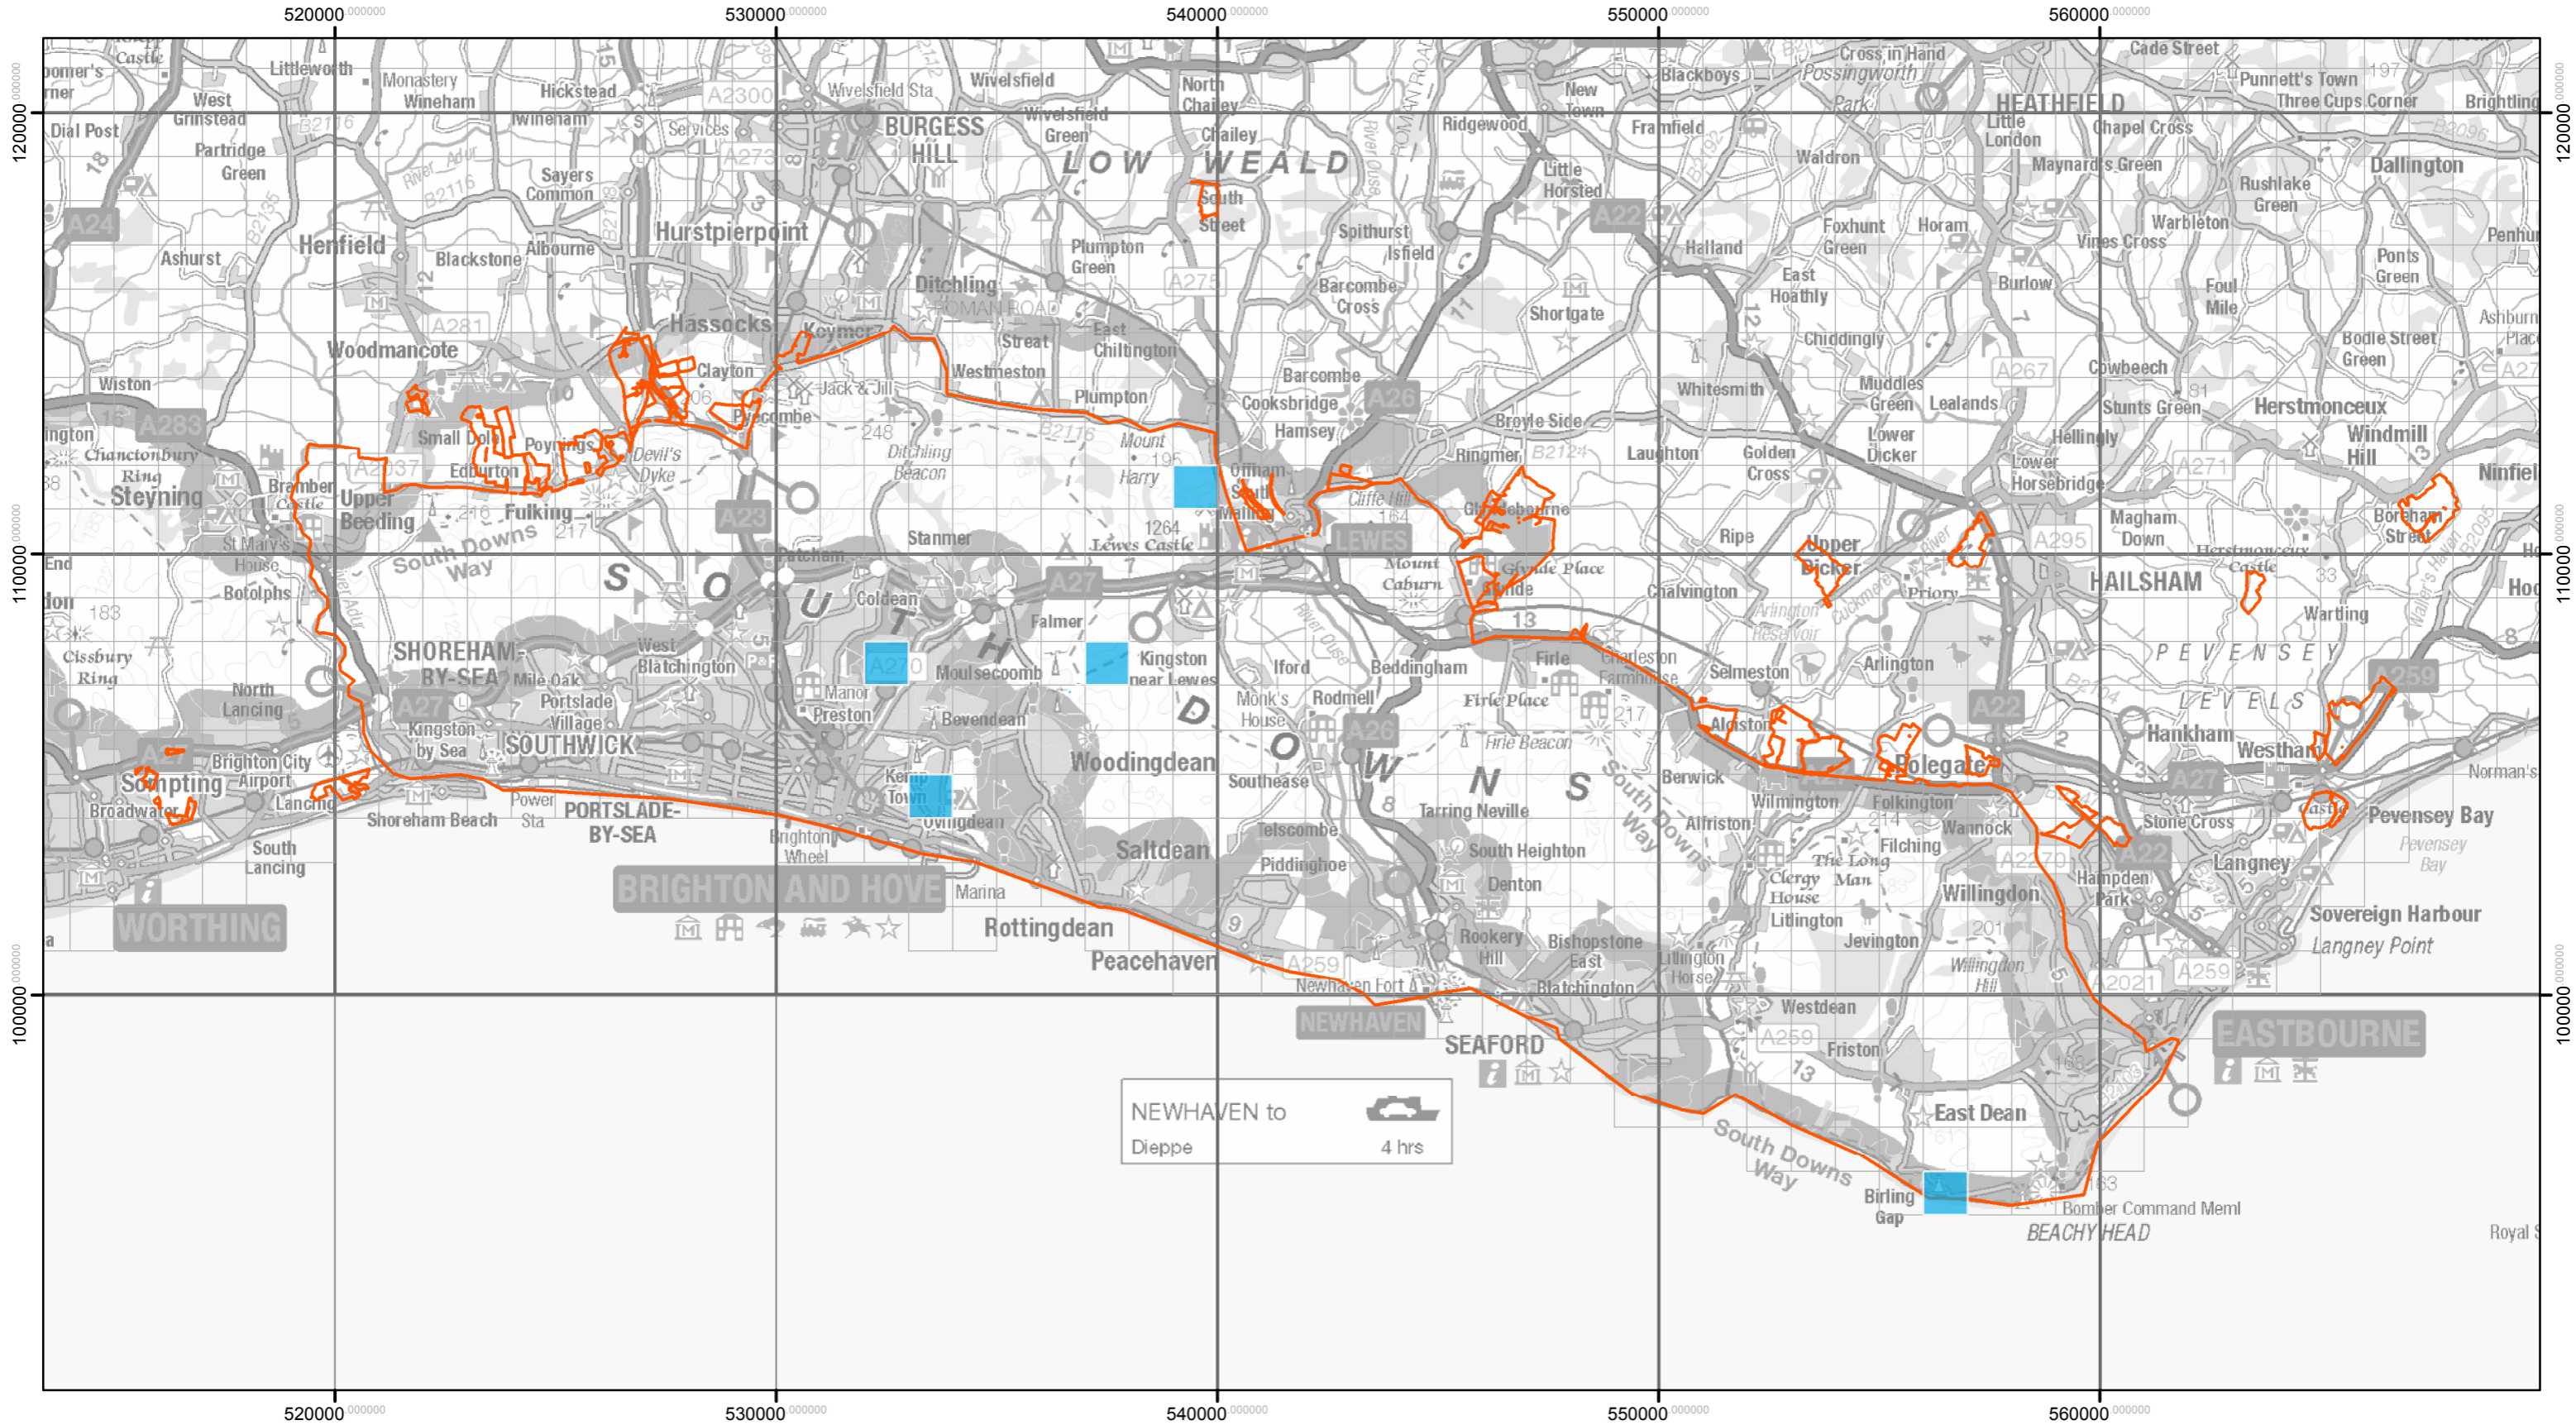

Lapwing breeding records 1999 - 2001

Key to Map:

- Possible or confirmed breeding record
- Eastern South Downs Farmer Cluster area

Lapwing breeding records 2009 - 2011

NEWHAVEN to Dieppe 4 hrs

Key to Map:

- Possible or confirmed breeding record
- Eastern South Downs Farmer Cluster area

Lapwing breeding records 2014 - 2016

Key to Map:

- Possible or confirmed breeding record
- Eastern South Downs Farmer Cluster area

Linnet breeding records 1999 - 2001

NEWHAVEN to Dieppe 4 hrs

Key to Map:

- Possible or confirmed breeding record
- Eastern South Downs Farmer Cluster area

Key to Map:
■ Possible or confirmed breeding record
 Eastern South Downs Farmer Cluster area

Skylark breeding records 1999 - 2001

NEWHAVEN to Dieppe 4 hrs

Key to Map:

- Possible or confirmed breeding record
- Eastern South Downs Farmer Cluster area

Skylark breeding records 2009 - 2011

NEWHAVEN to Dieppe 4 hrs

Key to Map:

- Possible or confirmed breeding record
- Eastern South Downs Farmer Cluster area

Skylark breeding records 2014 - 2016

NEWHAVEN to Dieppe 4 hrs