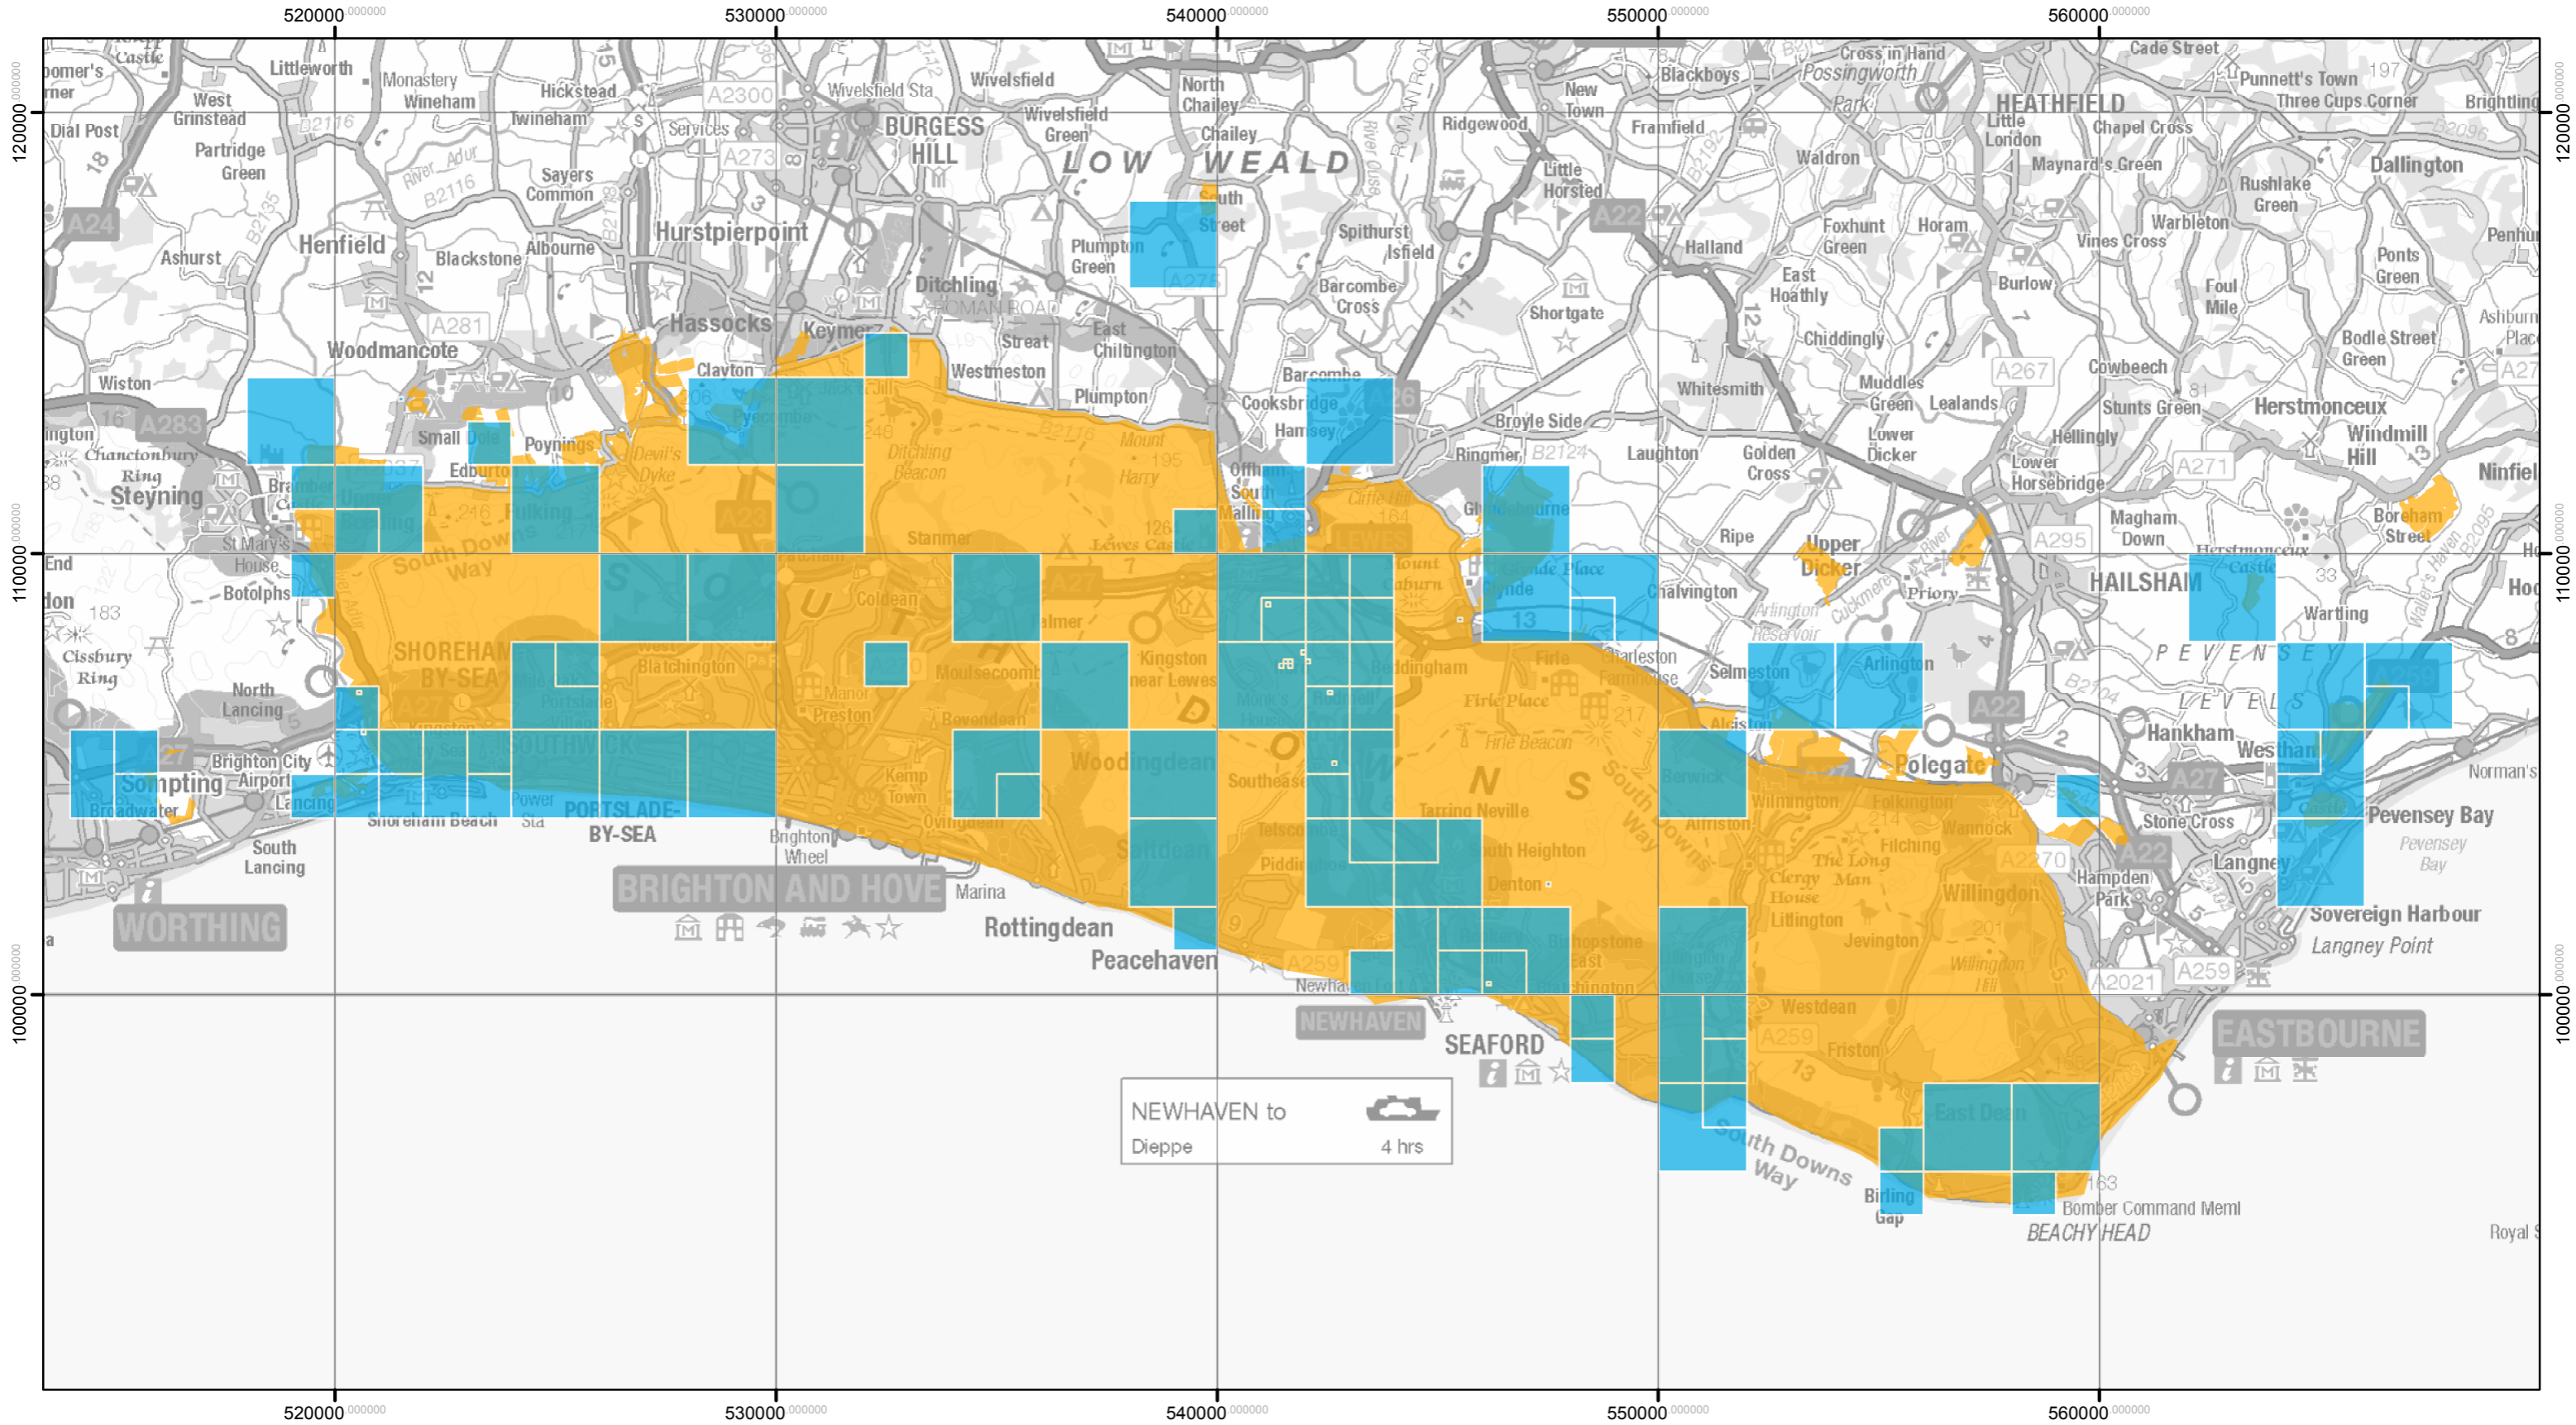

Grey Partridge records 2014 - 2016

NEWHAVEN to Dieppe 4 hrs

Key to Map:
 Eastern South Downs Farmer Cluster area
 Species Record

Lapwing records 1999 - 2001

Key to Map:

- Eastern South Downs Farmer Cluster area
- Species Record

Lapwing records 2009 - 2011

NEWHAVEN to Dieppe 4 hrs

Key to Map:
 Eastern South Downs Farmer Cluster area
 Species Record

NEWHAVEN to Dieppe 4 hrs

Key to Map:
 Eastern South Downs Farmer Cluster area
 Species Record

Skylark records 1999 - 2001

NEWHAVEN to Dieppe 4 hrs

Key to Map:
 Eastern South Downs Farmer Cluster area
 Species Record

Skylark records 2009 - 2011

NEWHAVEN to Dieppe 4 hrs

Key to Map:
 Eastern South Downs Farmer Cluster area
 Species Record

Skylark records 2014 - 2016

NEWHAVEN to Dieppe 4 hrs

Key to Map:
 Eastern South Downs Farmer Cluster area
 Species Record

NEWHAVEN to Dieppe 4 hrs

Key to Map:
 Eastern South Downs Farmer Cluster area
 Species Record