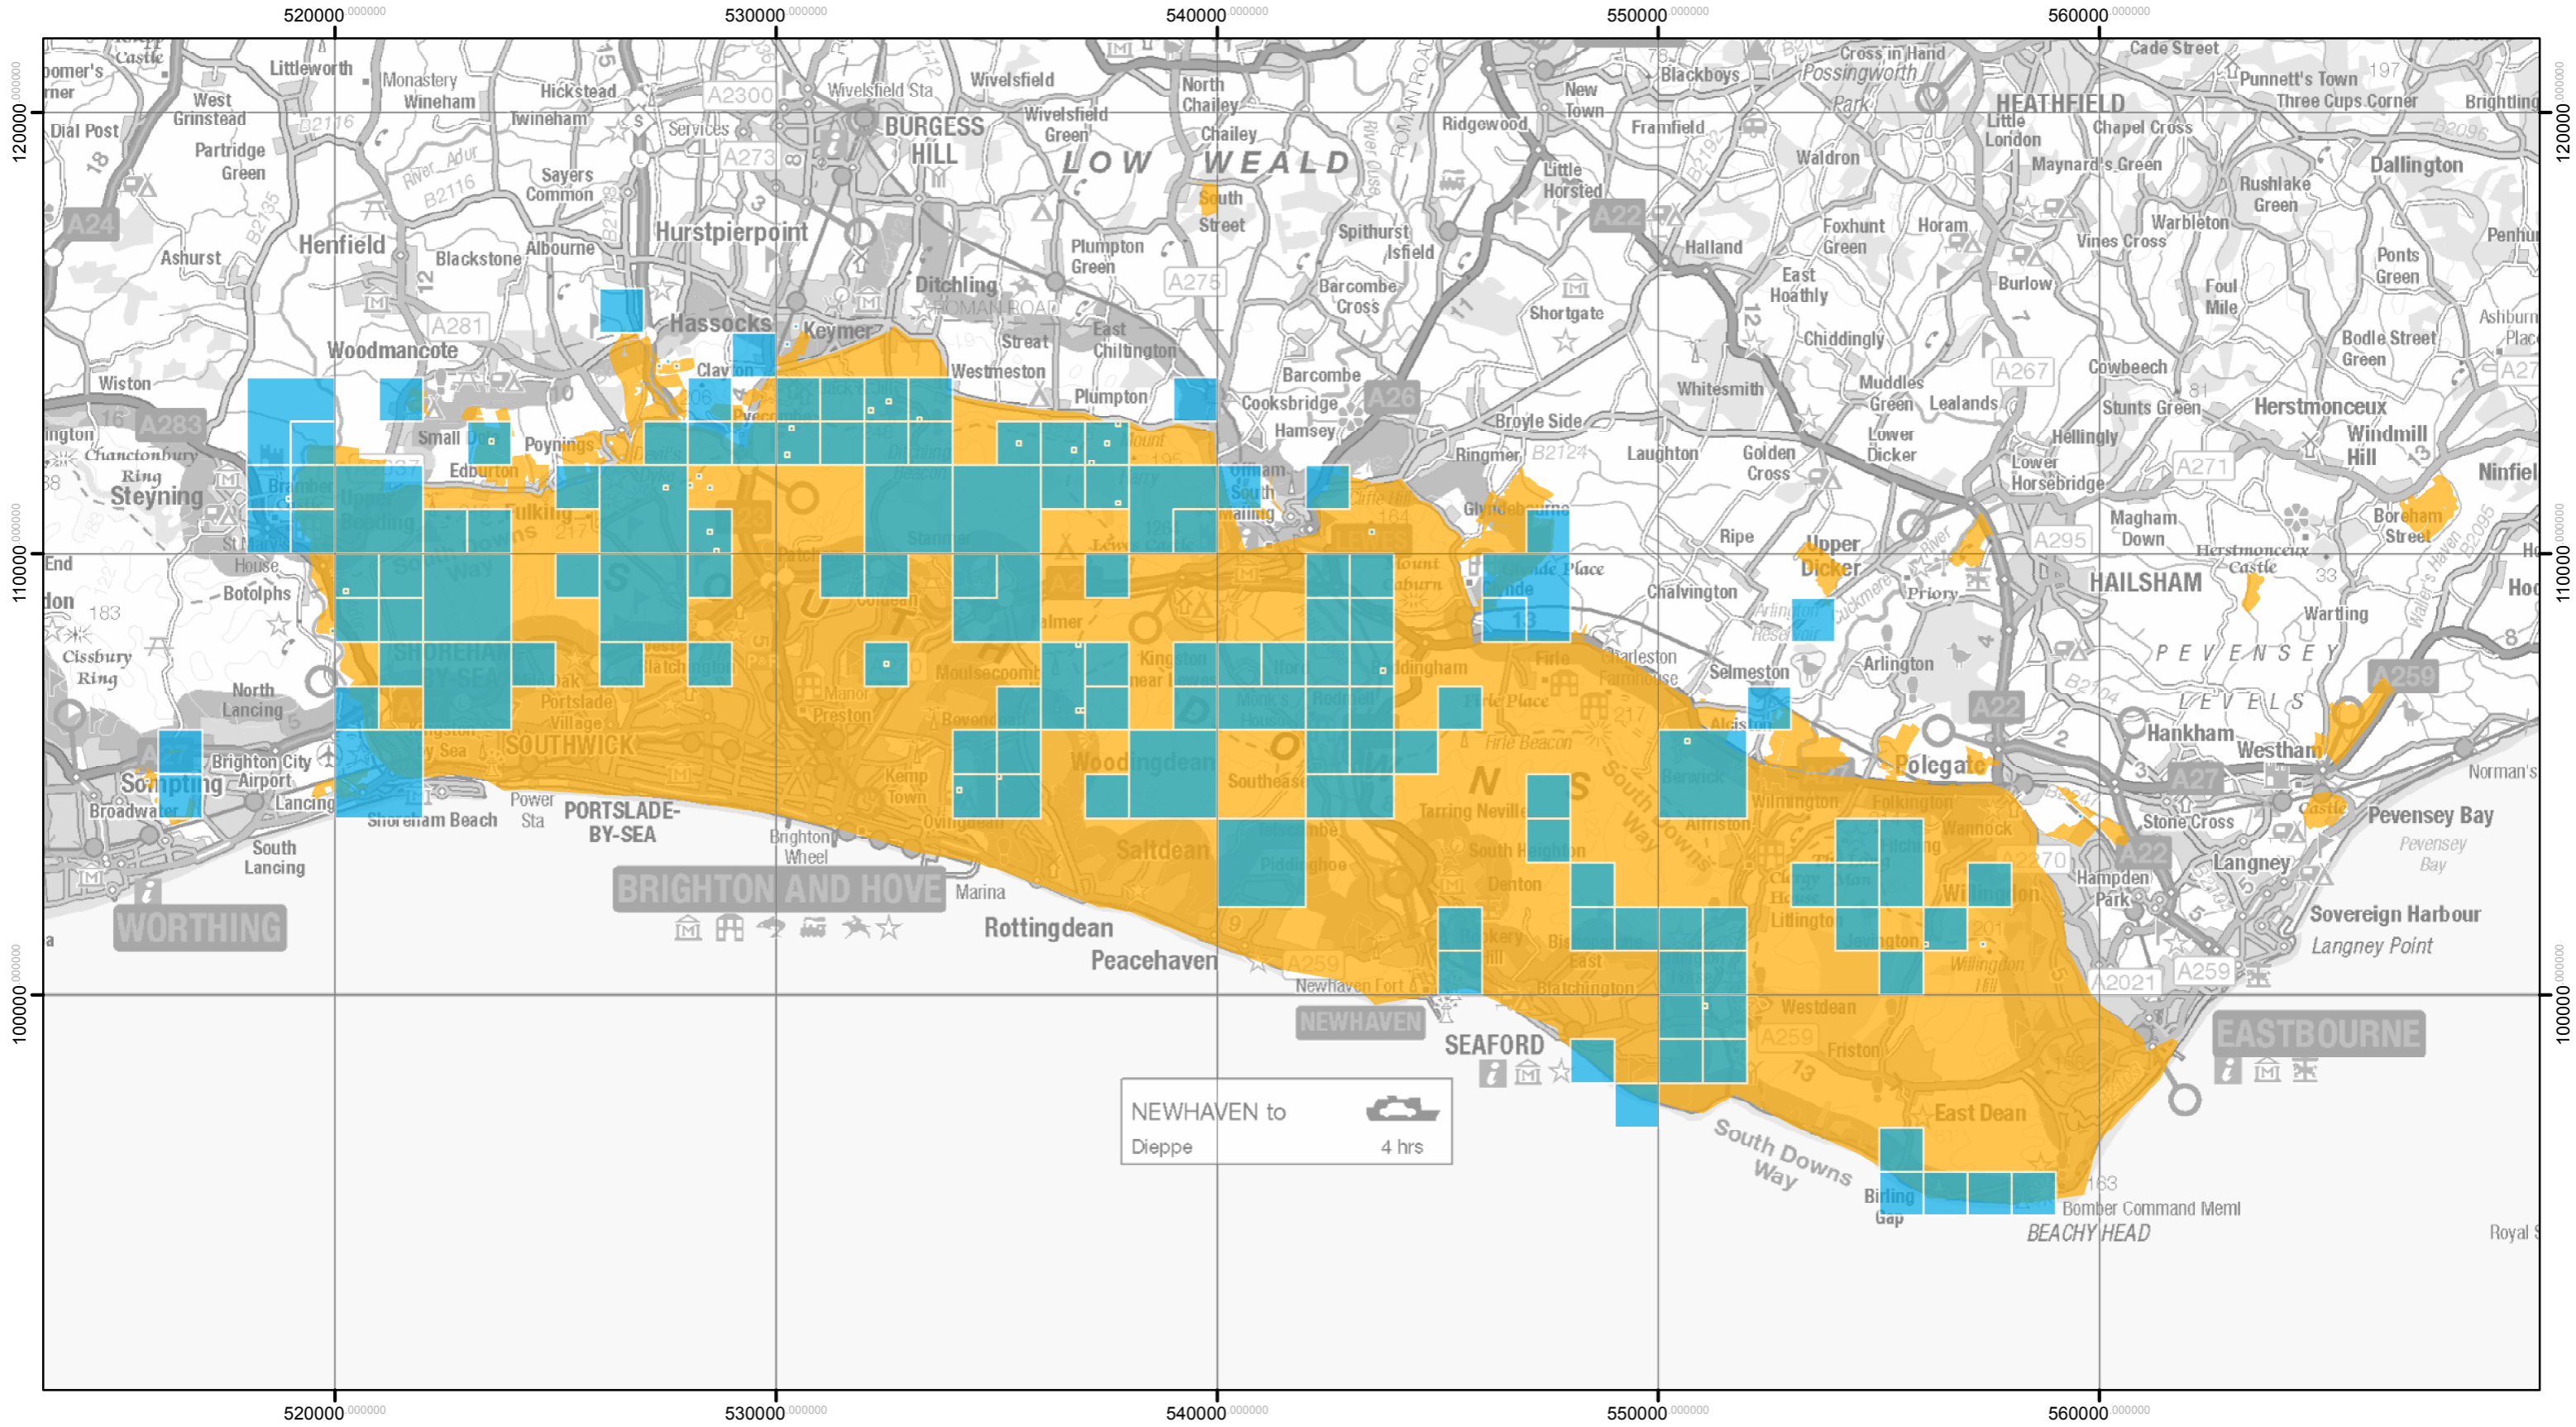

Yellowhammer records 2014 - 2016

NEWHAVEN to Dieppe 4 hrs

Key to Map:
 Eastern South Downs Farmer Cluster area
 Species Record