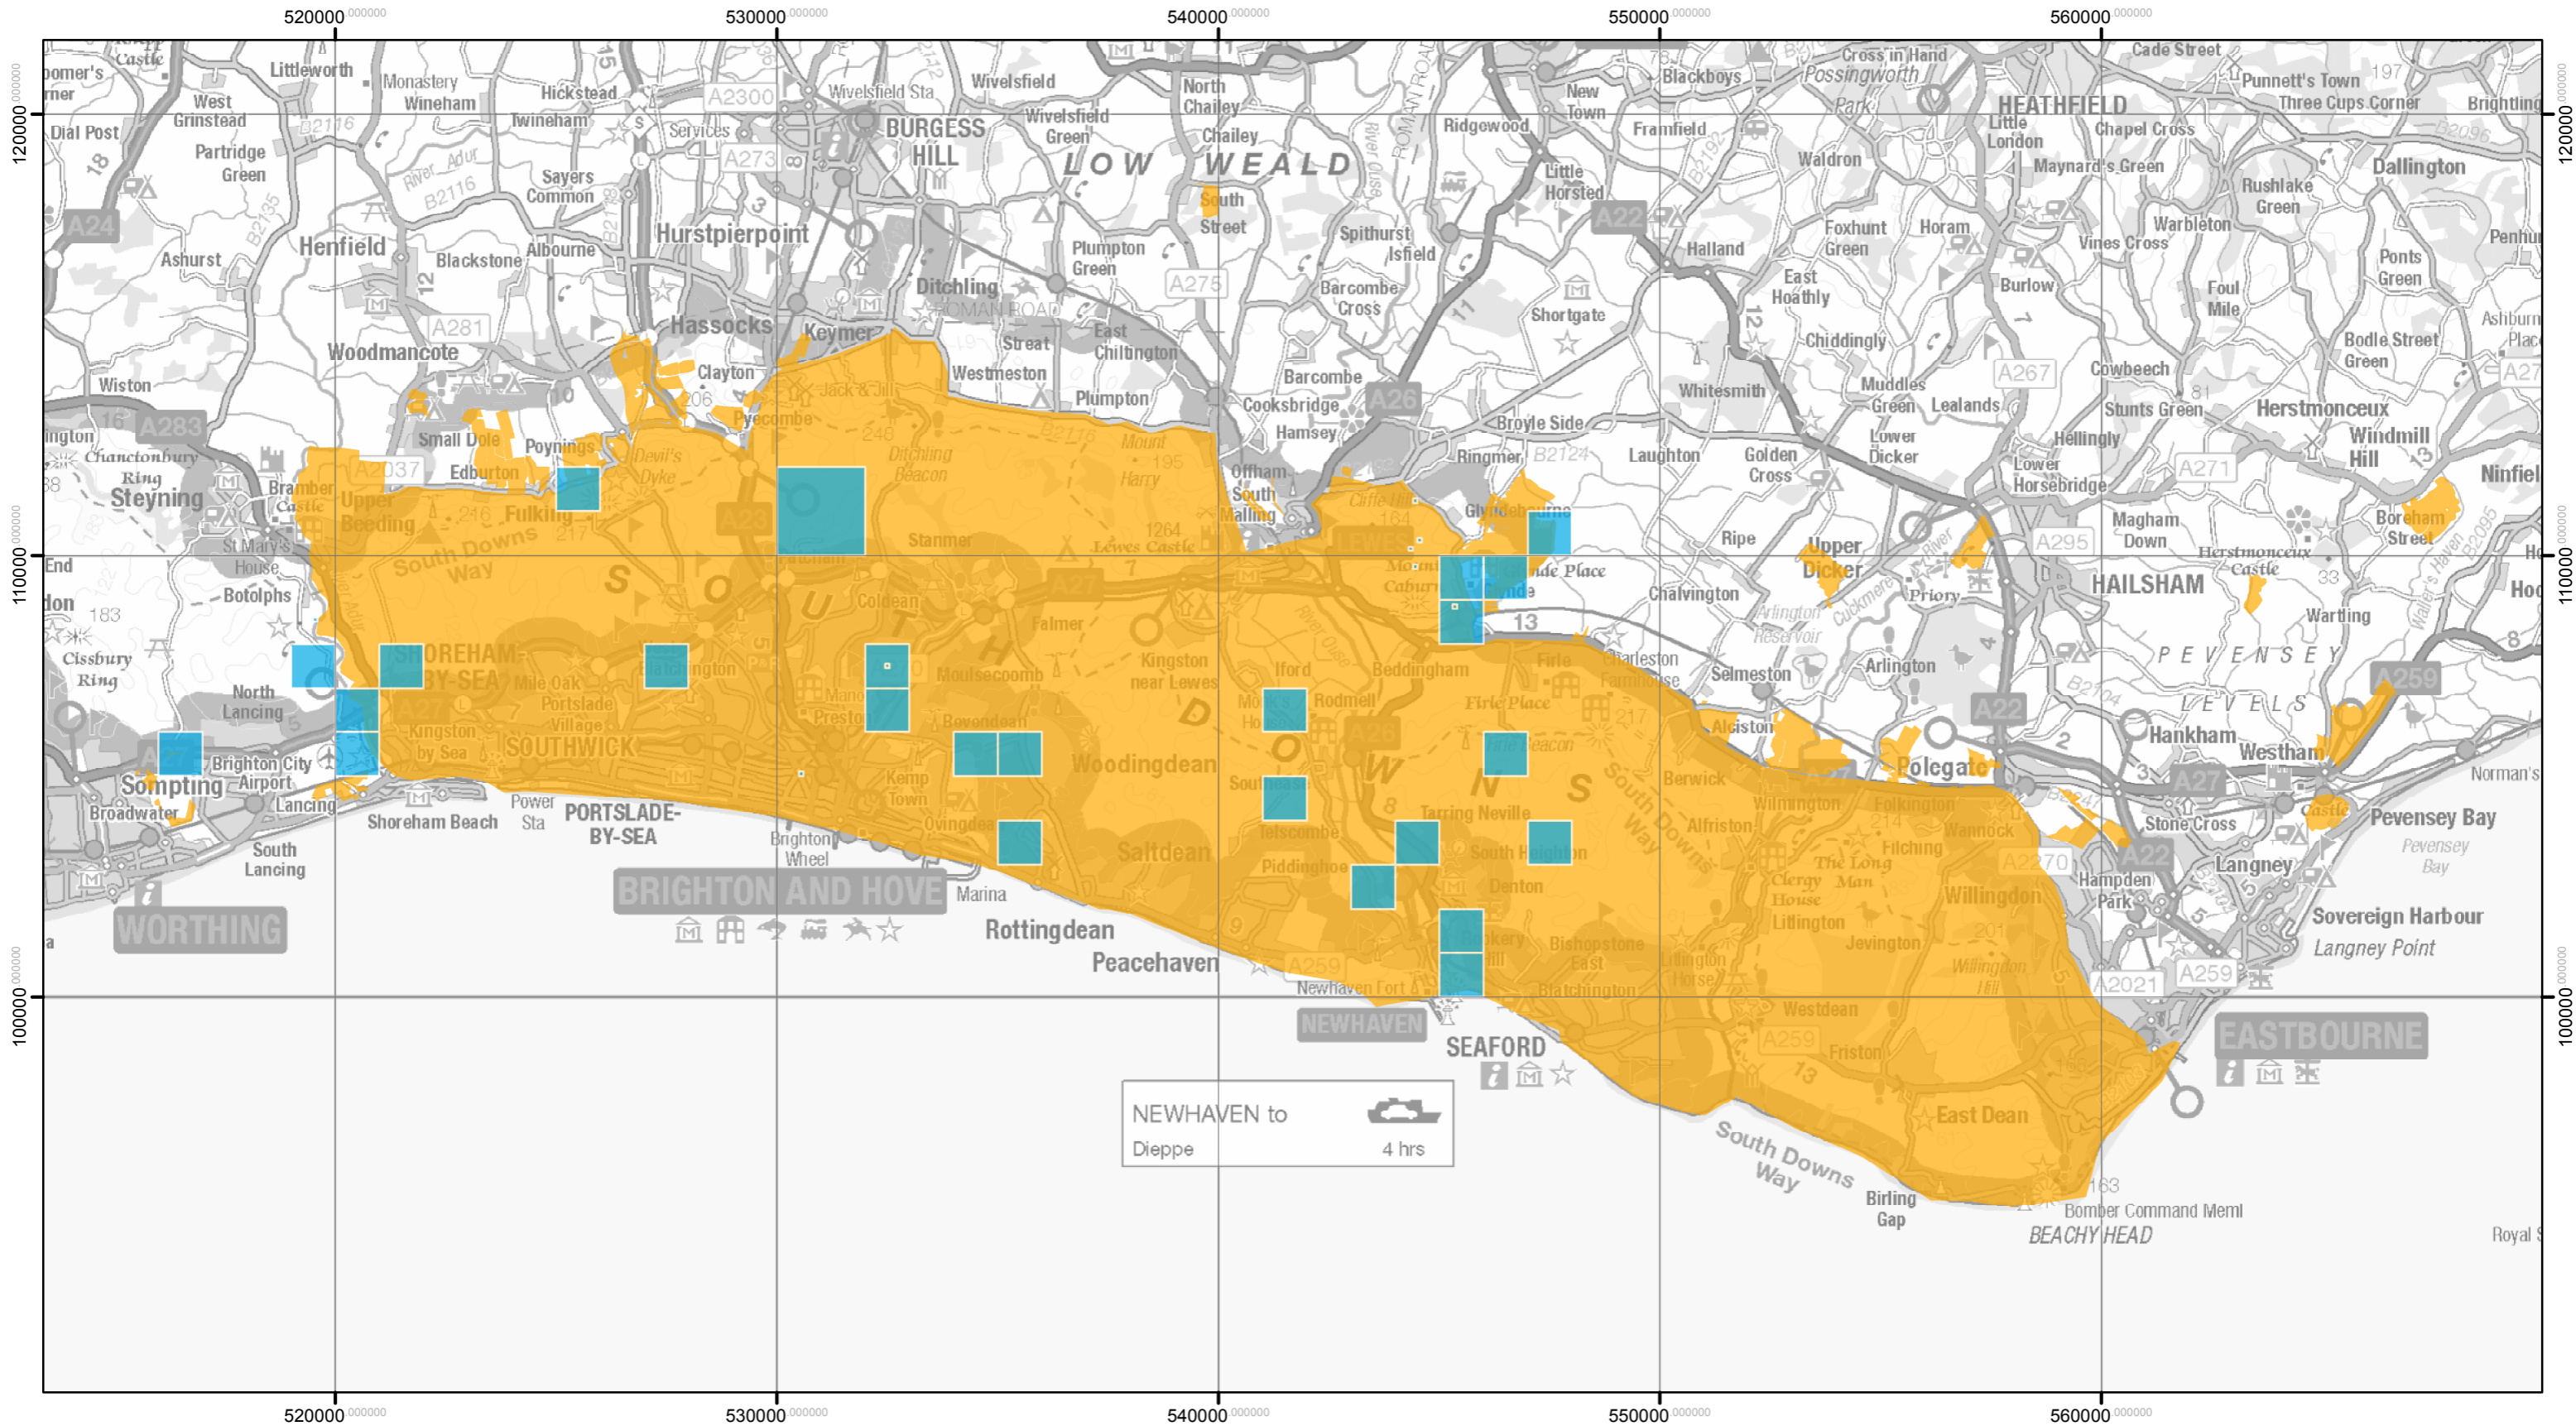

Grey Partridge records 1999 - 2001

NEWHAVEN to Dieppe 4 hrs

Key to Map:
Eastern South Downs Farmer Cluster area
Species Record