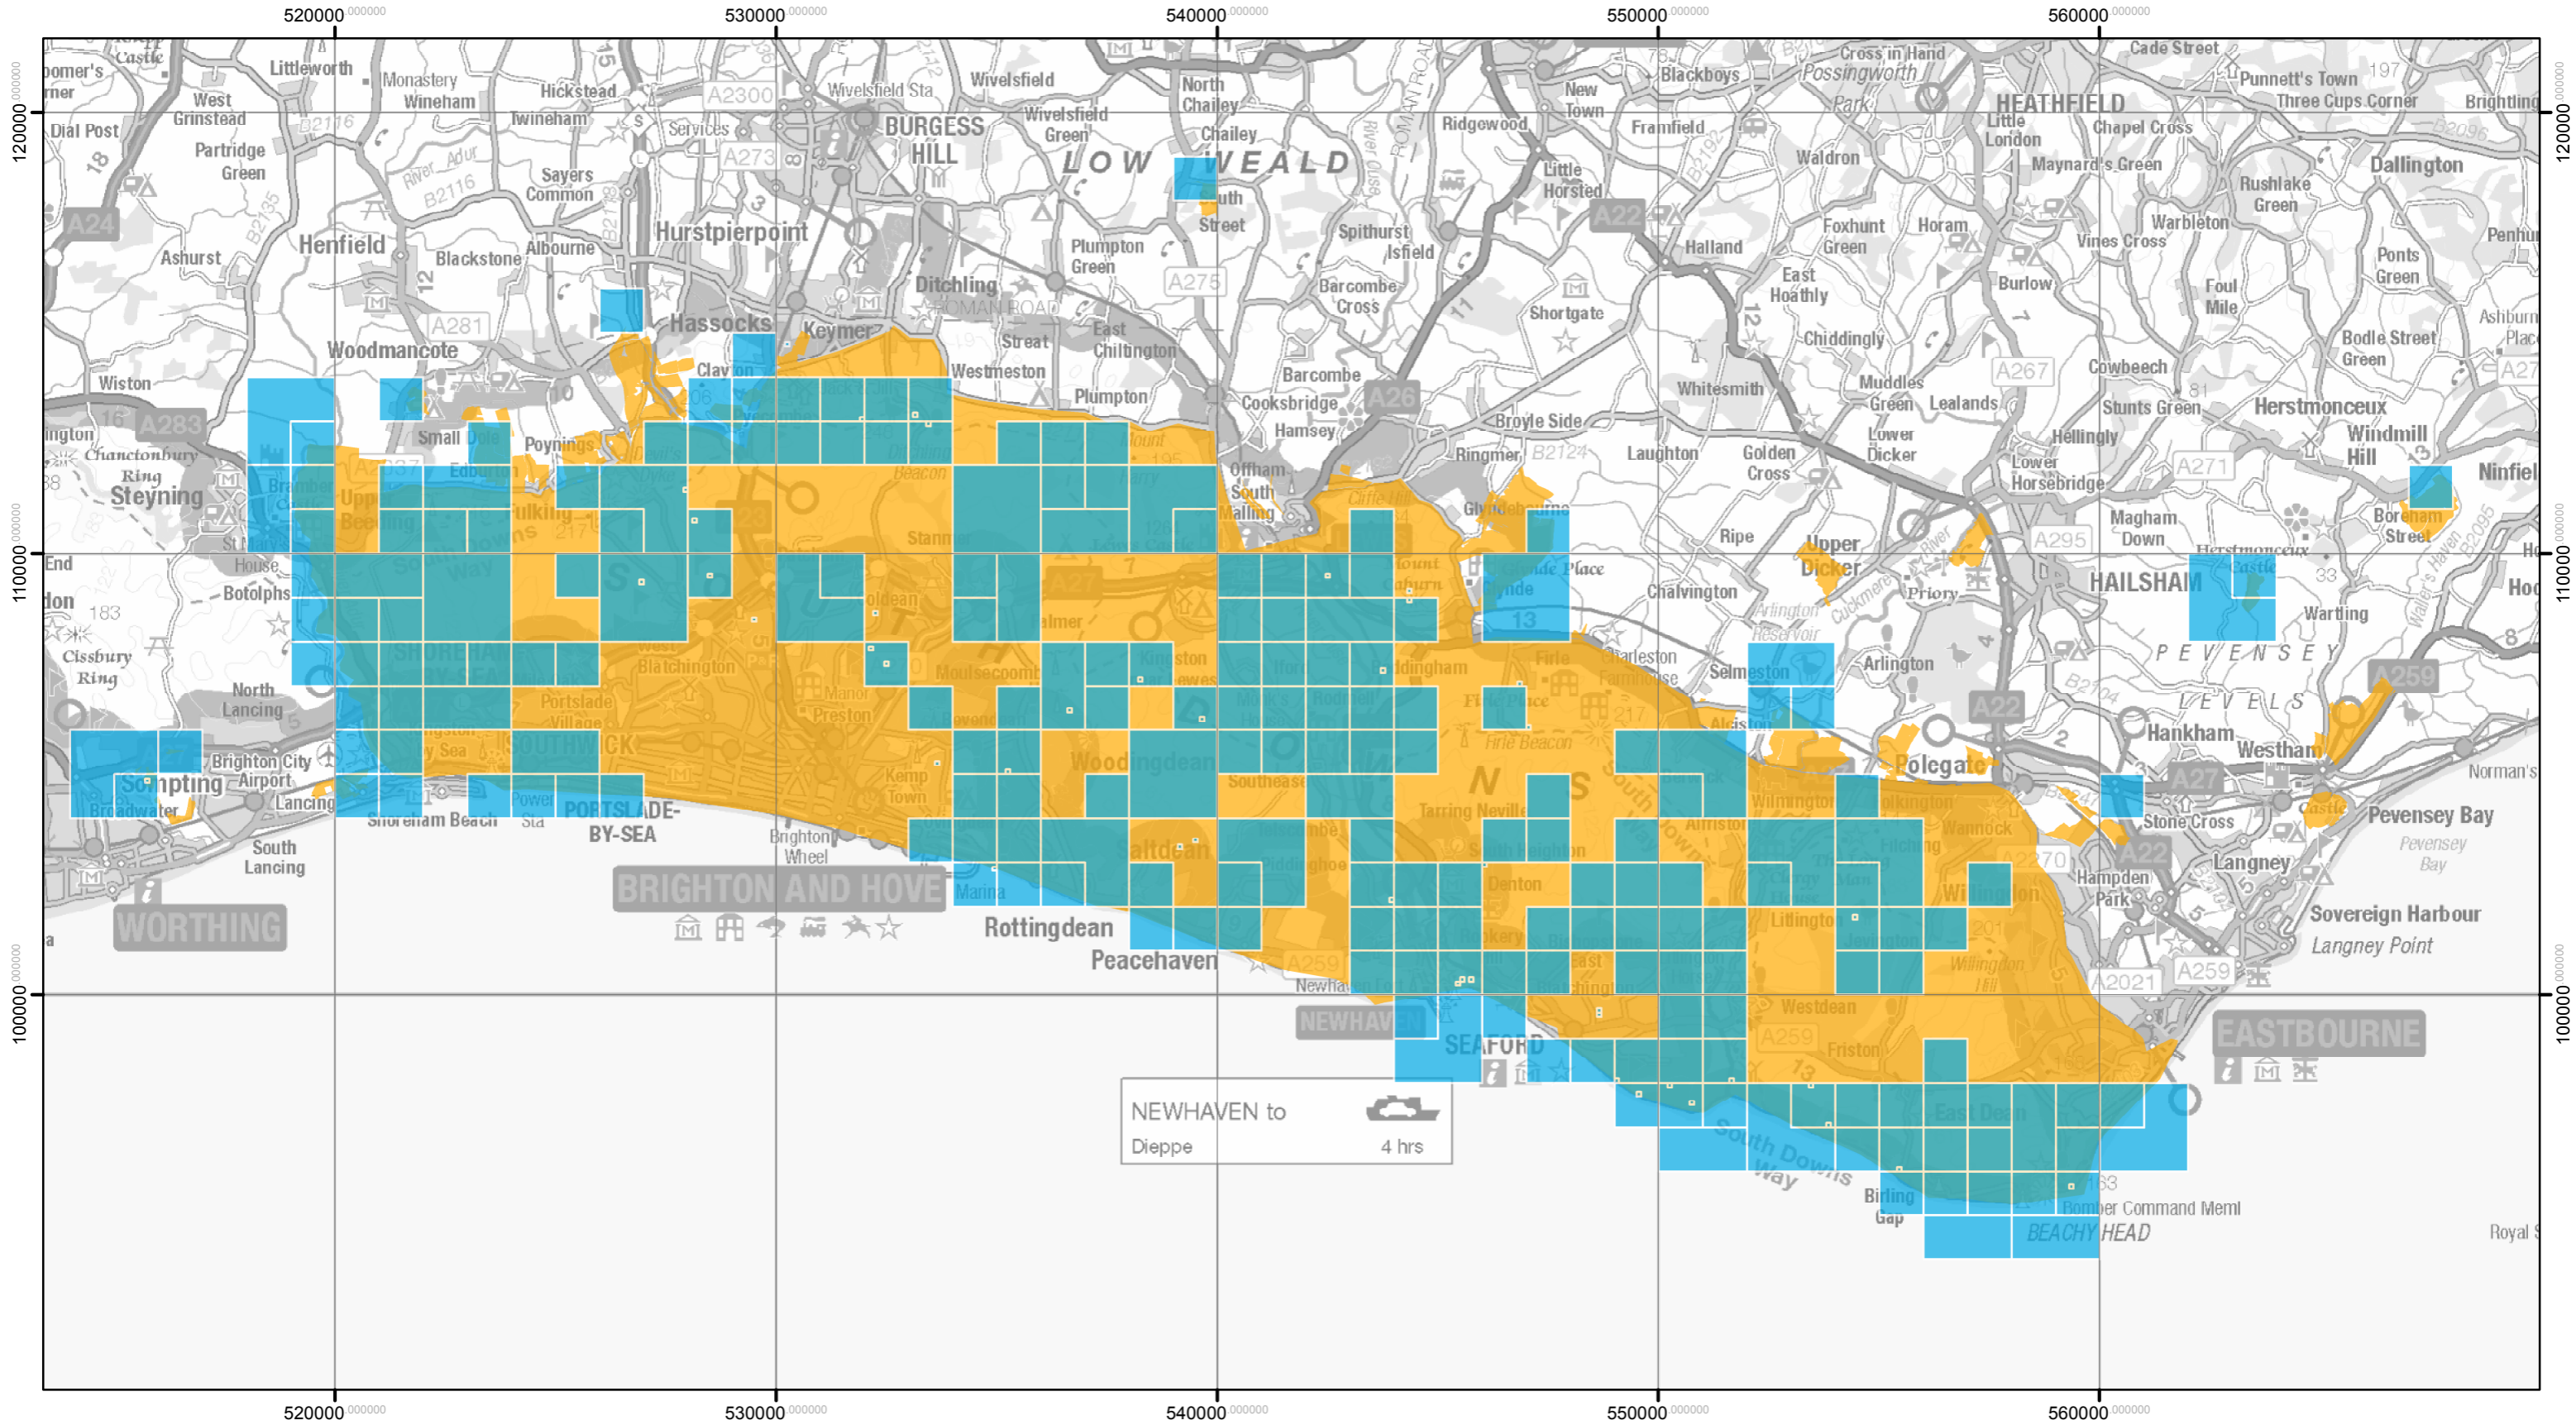

Lapwing records 2009 - 2011

NEWHAVEN to Dieppe 4 hrs

Key to Map:
 Eastern South Downs Farmer Cluster area
 Species Record

NEWHAVEN to Dieppe 4 hrs

Key to Map:
 Eastern South Downs Farmer Cluster area
 Species Record

Linnet records 1999 - 2001

NEWHAVEN to Dieppe 4 hrs

Key to Map:
 Eastern South Downs Farmer Cluster area
 Species Record

Key to Map:
 Eastern South Downs Farmer Cluster area
 Species Record

Key to Map:

- Eastern South Downs Farmer Cluster area
- Species Record

Skylark records 1999 - 2001

NEWHAVEN to Dieppe 4 hrs

Key to Map:
 Eastern South Downs Farmer Cluster area
 Species Record

Skylark records 2009 - 2011

NEWHAVEN to Dieppe 4 hrs

Key to Map:
 Eastern South Downs Farmer Cluster area
 Species Record

Skylark records 2014 - 2016

NEWHAVEN to Dieppe 4 hrs

Key to Map:
 Eastern South Downs Farmer Cluster area
 Species Record

NEWHAVEN to Dieppe 4 hrs

Key to Map:
 Eastern South Downs Farmer Cluster area
 Species Record