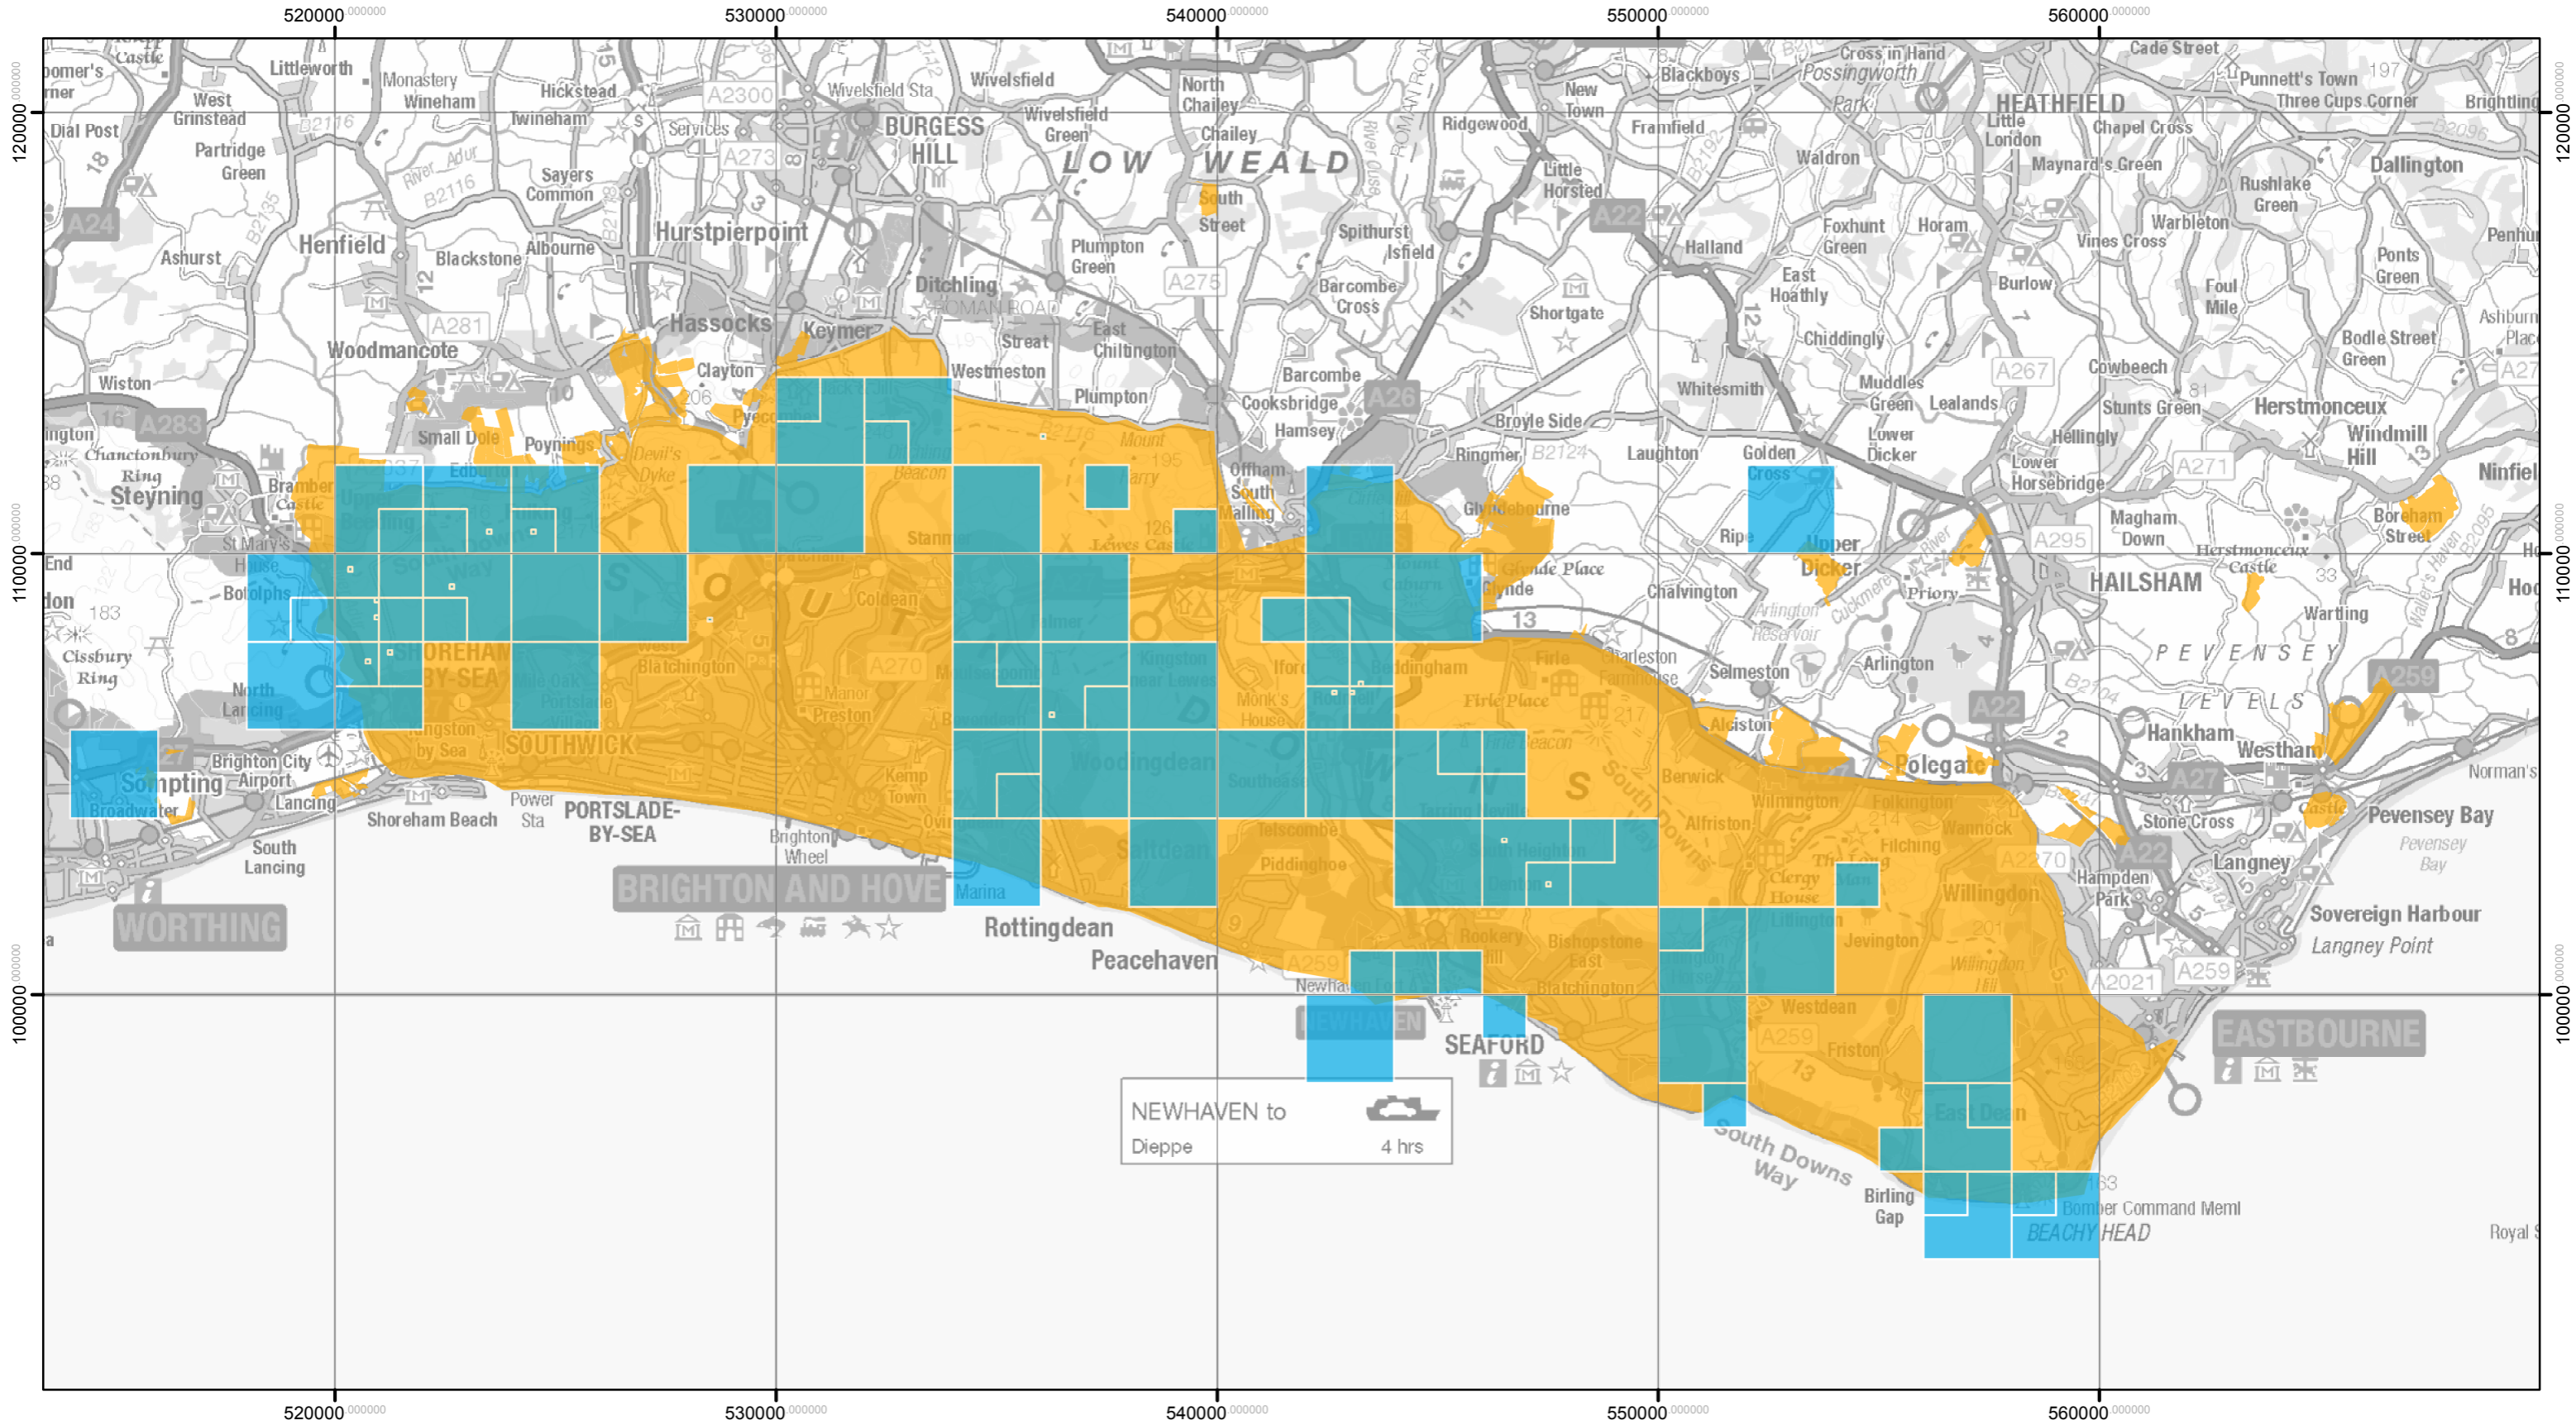

Key to Map:

- Eastern South Downs Farmer Cluster area
- Species Record

Corn Bunting records 1999 - 2001

NEWHAVEN to Dieppe 4 hrs

Key to Map:
 Eastern South Downs Farmer Cluster area
 Species Record

Corn Bunting records 2009 - 2011

Linnet records 1999 - 2001

NEWHAVEN to Dieppe 4 hrs

Key to Map:
 Eastern South Downs Farmer Cluster area
 Species Record

Key to Map:
 Eastern South Downs Farmer Cluster area
 Species Record

Key to Map:

- Eastern South Downs Farmer Cluster area
- Species Record

Skylark records 1999 - 2001

NEWHAVEN to Dieppe 4 hrs

Key to Map:
 Eastern South Downs Farmer Cluster area
 Species Record

Skylark records 2009 - 2011

NEWHAVEN to Dieppe 4 hrs

Key to Map:
 Eastern South Downs Farmer Cluster area
 Species Record

Skylark records 2014 - 2016

NEWHAVEN to Dieppe 4 hrs

Key to Map:
 Eastern South Downs Farmer Cluster area
 Species Record

NEWHAVEN to Dieppe 4 hrs

Key to Map:
 Eastern South Downs Farmer Cluster area
 Species Record