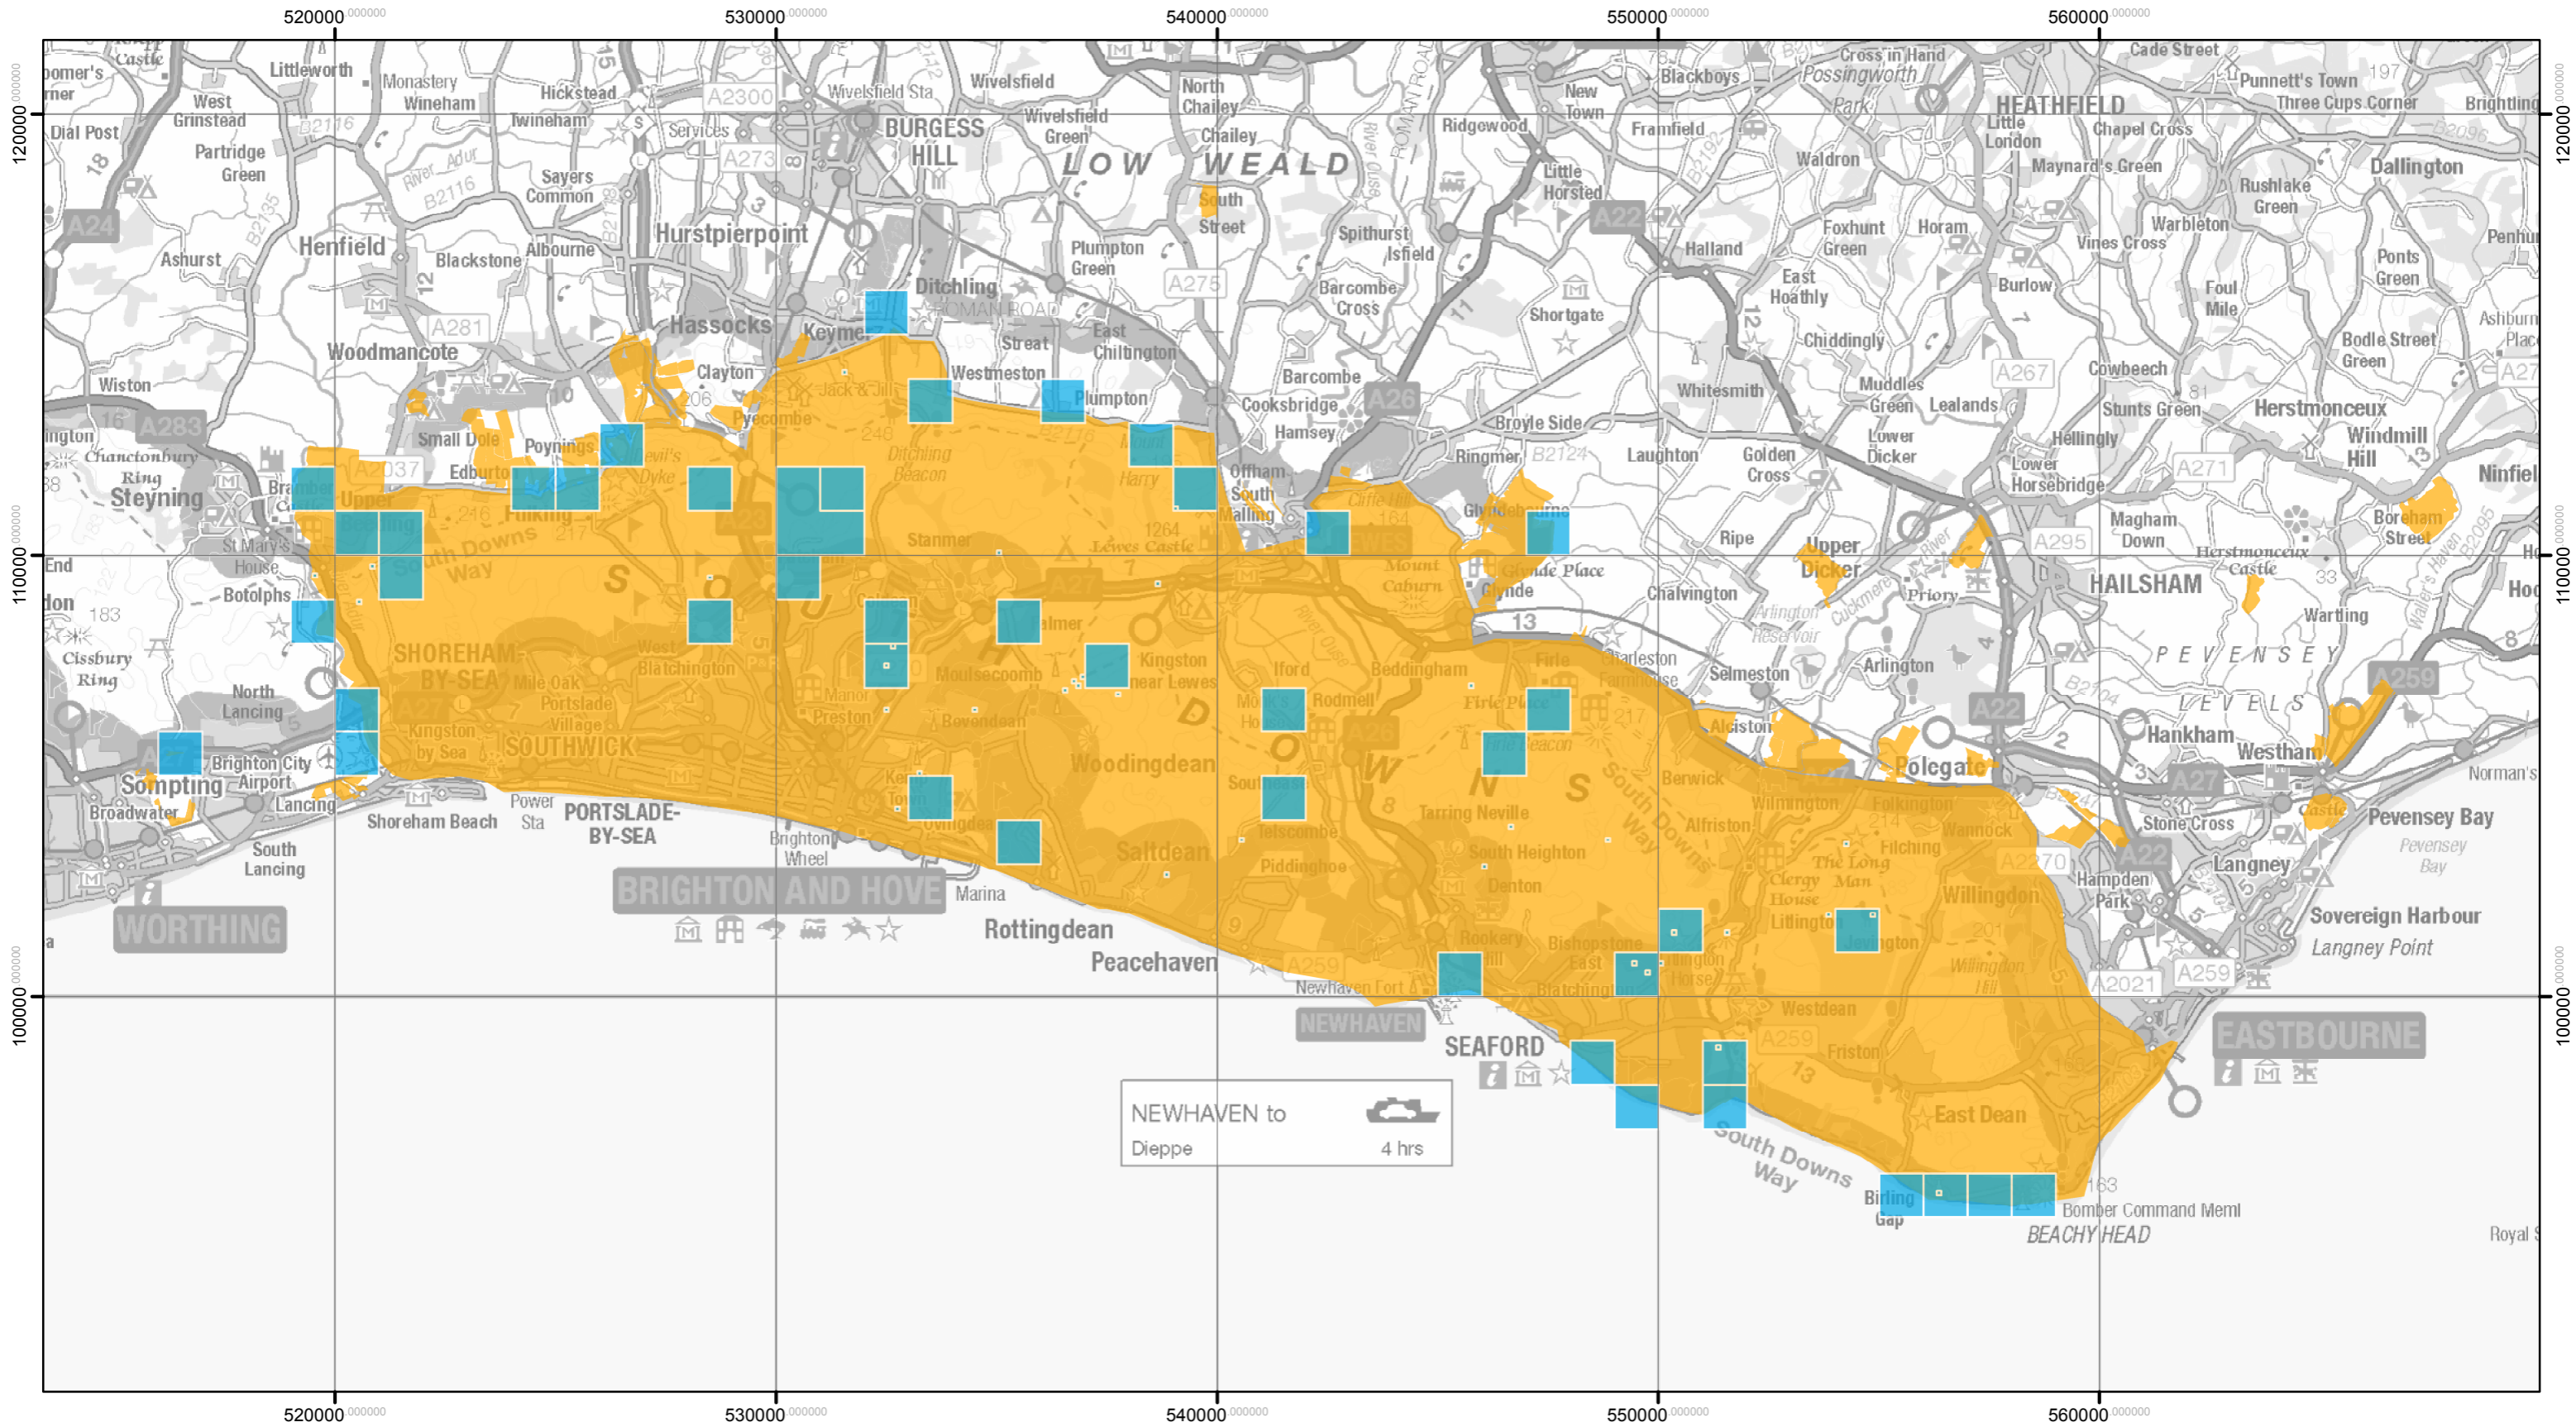

NEWHAVEN to Dieppe 4 hrs

Key to Map:
 Eastern South Downs Farmer Cluster area
 Species Record