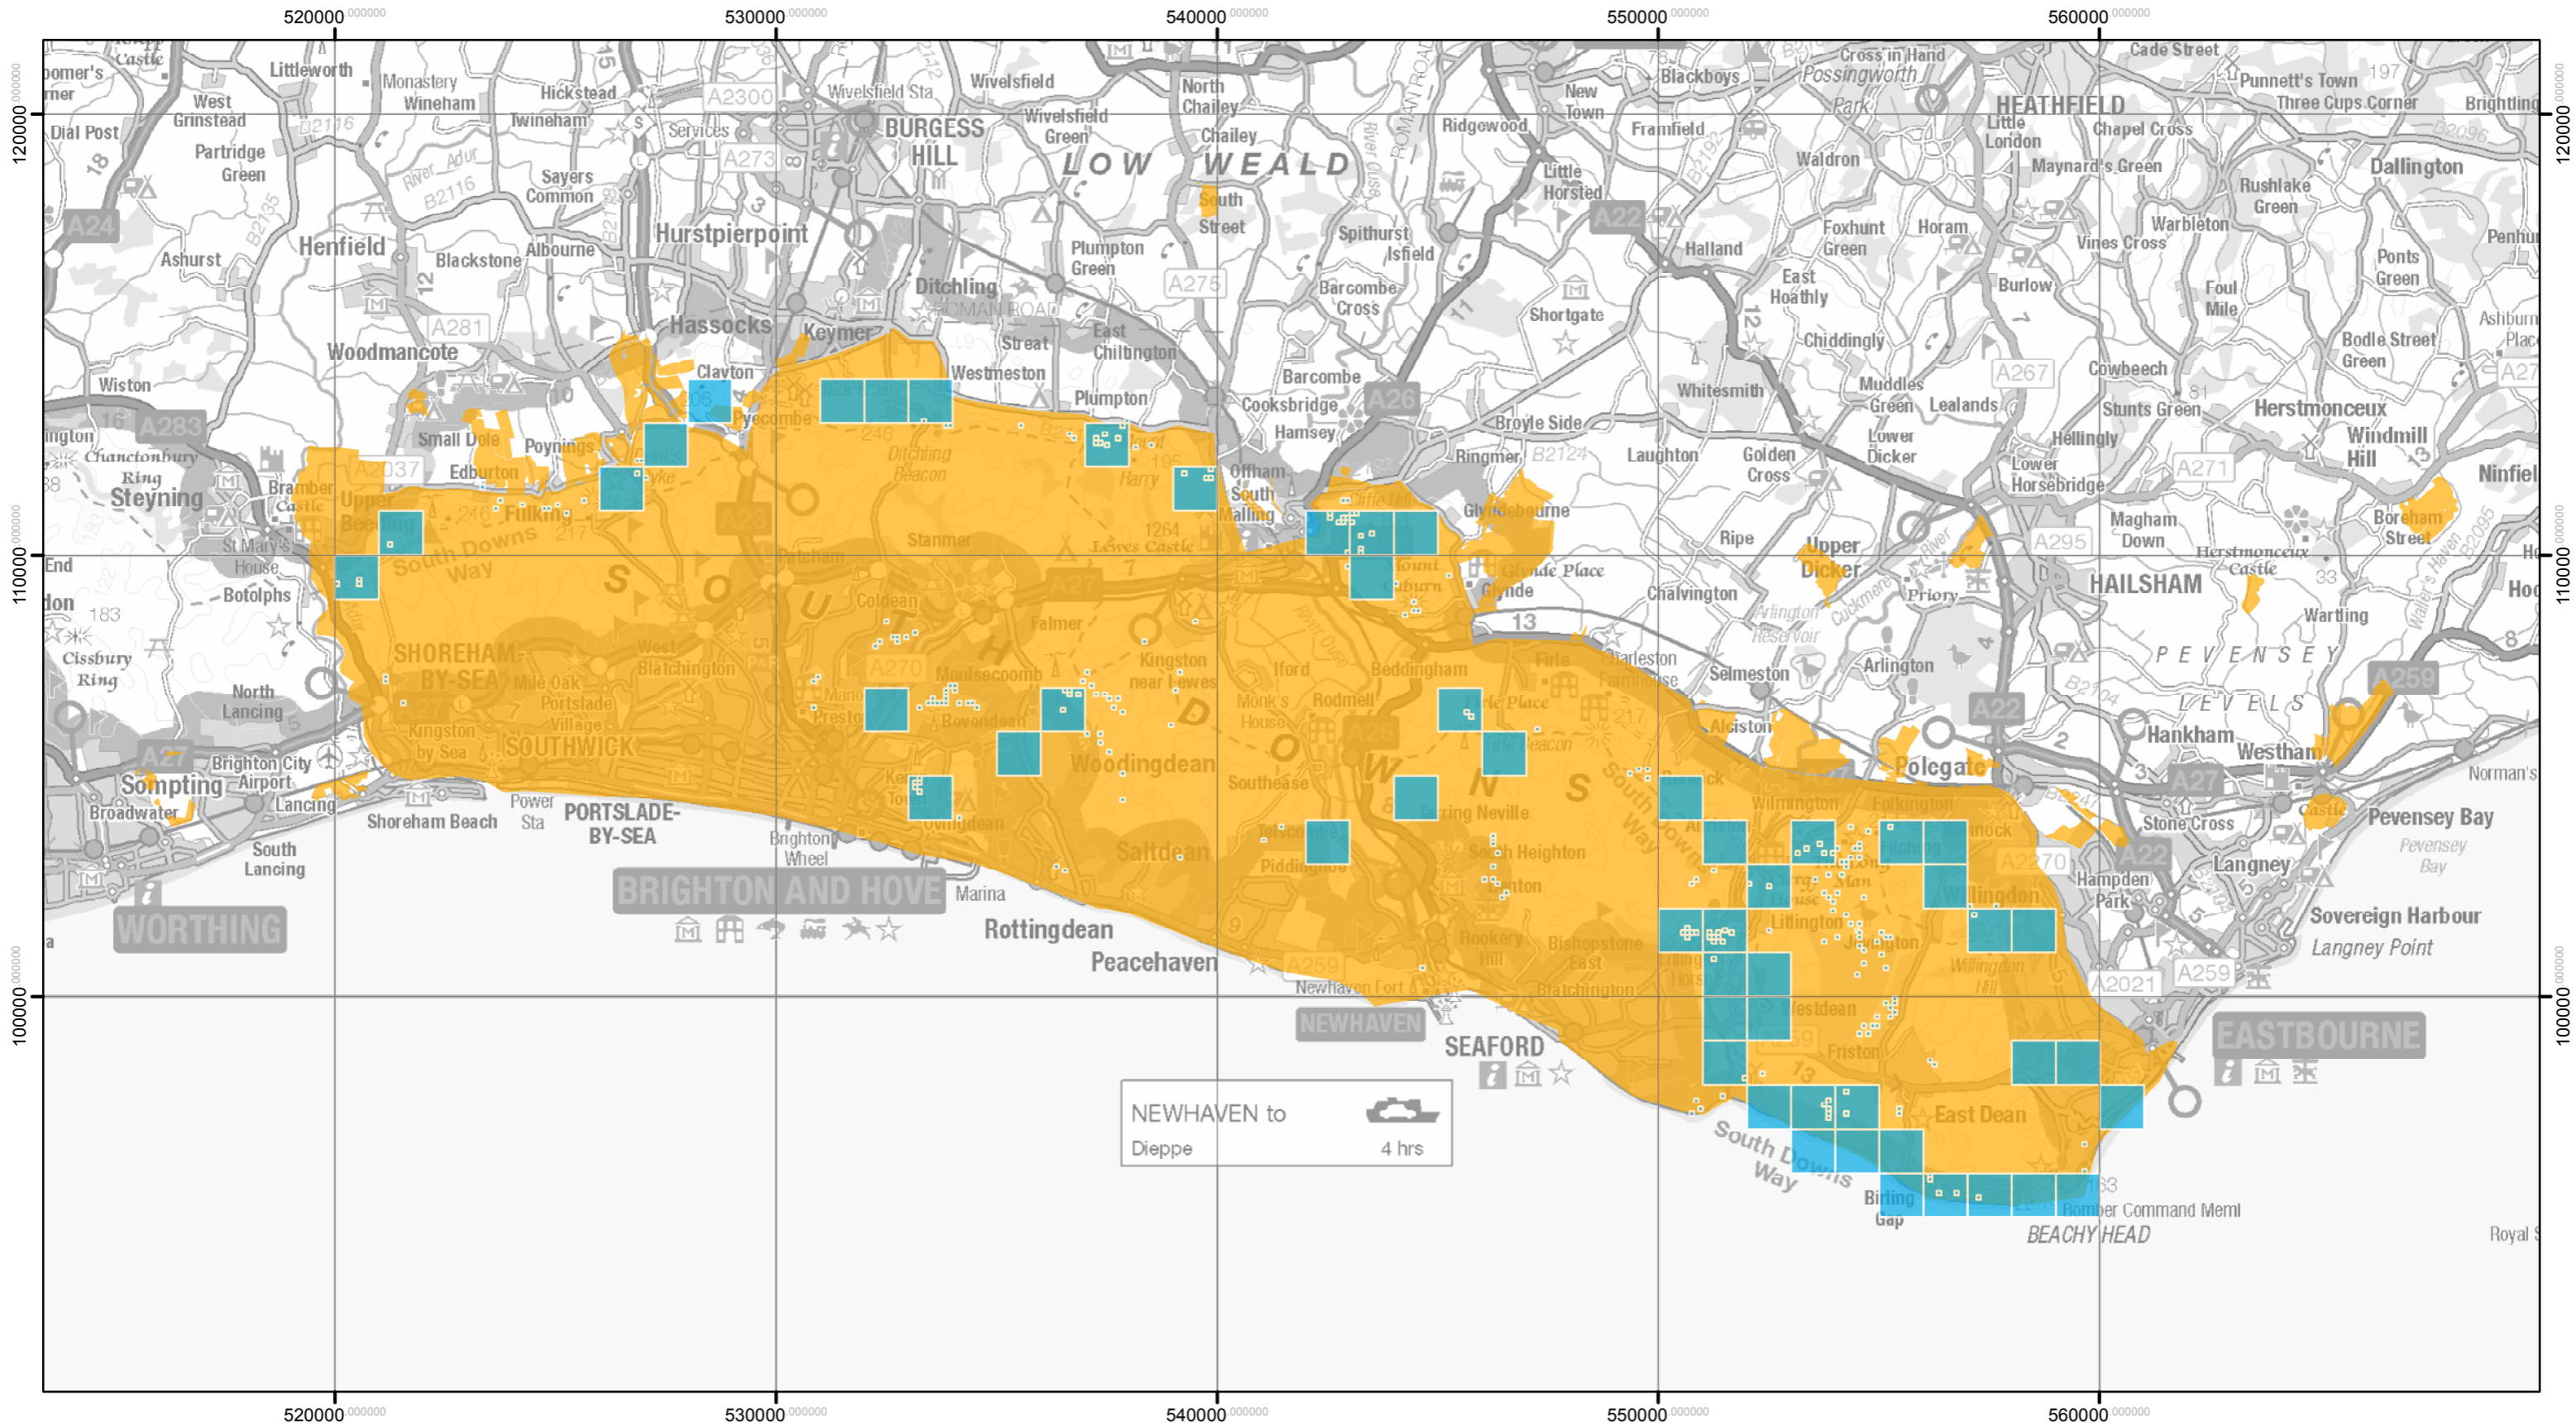

Chalk Hill Blue records 1999 - 2001

NEWHAVEN to Dieppe 4 hrs

Key to Map:
 Eastern South Downs Farmer Cluster area
 Species Record

Key to Map:
 Eastern South Downs Farmer Cluster area
 Species Record

Chalk Hill Blue records 2014 - 2016

Key to Map:

- Eastern South Downs Farmer Cluster area
- Species Record

Corn Bunting records 1999 - 2001

NEWHAVEN to Dieppe 4 hrs

Key to Map:
 Eastern South Downs Farmer Cluster area
 Species Record

Corn Bunting records 2009 - 2011

Skylark records 1999 - 2001

NEWHAVEN to Dieppe 4 hrs

Key to Map:
 Eastern South Downs Farmer Cluster area
 Species Record

Skylark records 2009 - 2011

NEWHAVEN to Dieppe 4 hrs

Key to Map:
 Eastern South Downs Farmer Cluster area
 Species Record

Skylark records 2014 - 2016

NEWHAVEN to Dieppe 4 hrs

Key to Map:
 Eastern South Downs Farmer Cluster area
 Species Record

NEWHAVEN to Dieppe 4 hrs

Key to Map:
 Eastern South Downs Farmer Cluster area
 Species Record