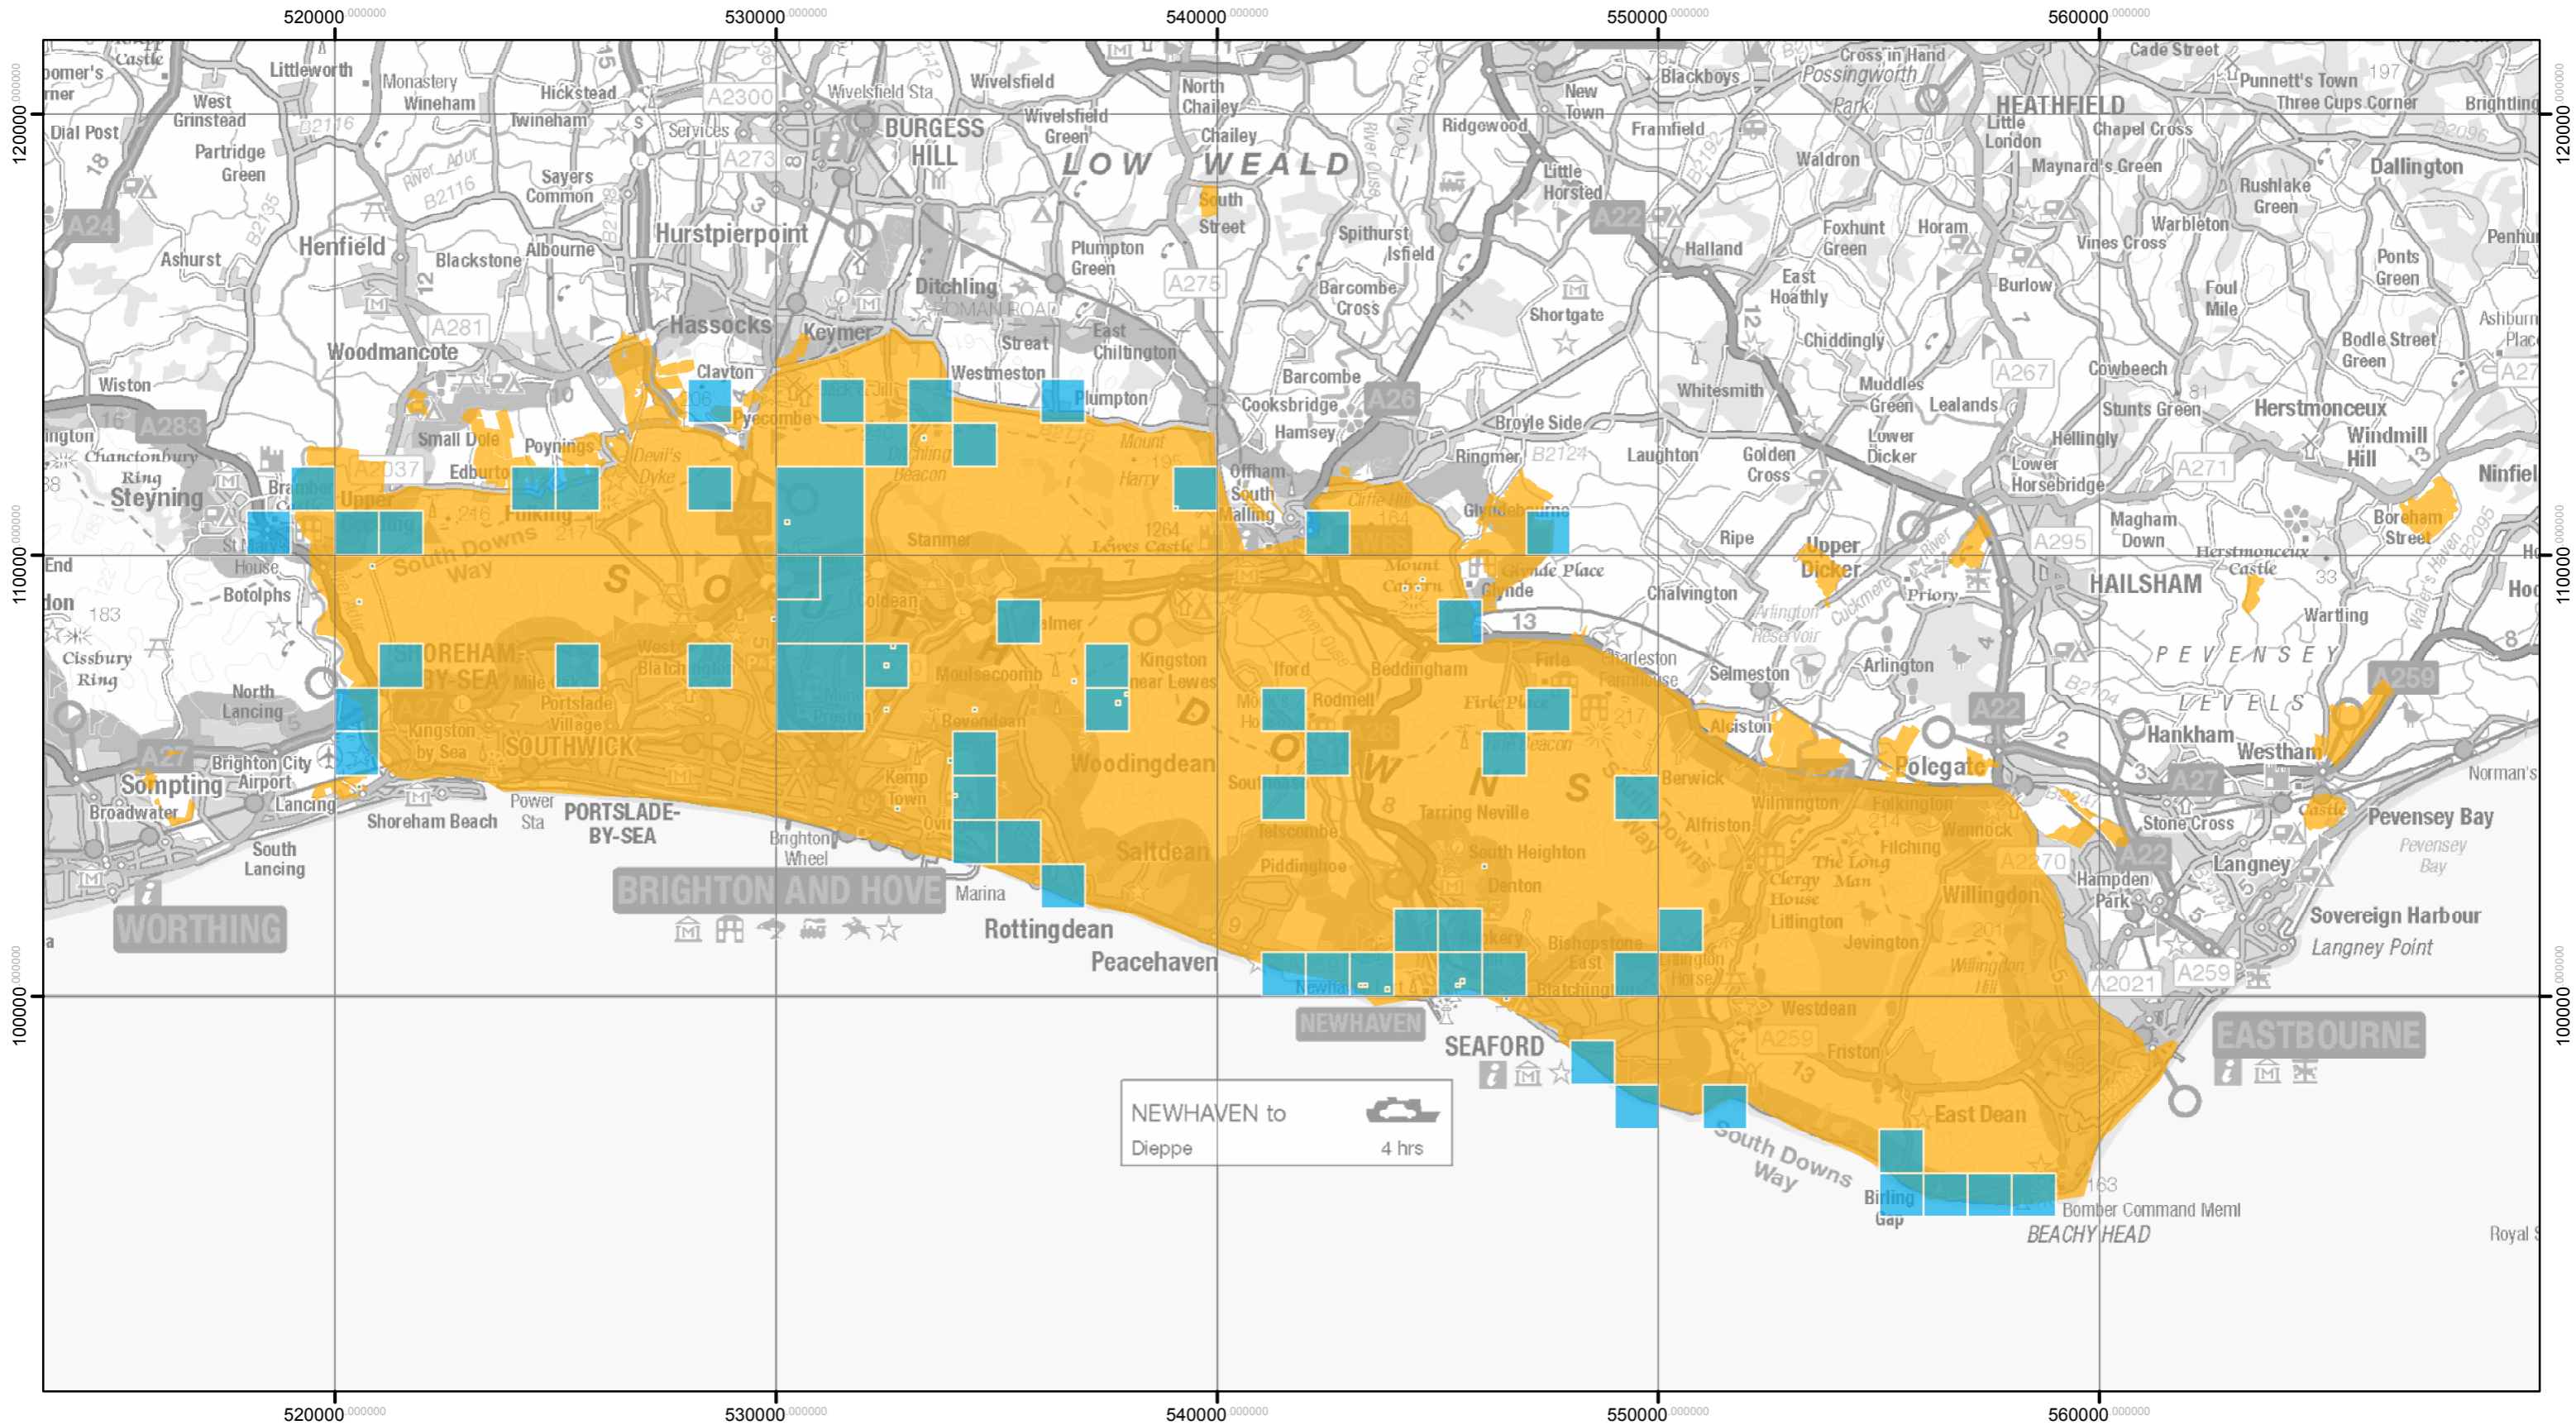

Lapwing records 2009 - 2011

NEWHAVEN to Dieppe 4 hrs

Key to Map:
 Eastern South Downs Farmer Cluster area
 Species Record

NEWHAVEN to Dieppe 4 hrs

Key to Map:
 Eastern South Downs Farmer Cluster area
 Species Record

Linnet records 1999 - 2001

NEWHAVEN to Dieppe 4 hrs

Key to Map:
 Eastern South Downs Farmer Cluster area
 Species Record

Key to Map:
 Eastern South Downs Farmer Cluster area
 Species Record

Key to Map:

- Eastern South Downs Farmer Cluster area
- Species Record

Skylark records 1999 - 2001

NEWHAVEN to Dieppe 4 hrs

Key to Map:
 Eastern South Downs Farmer Cluster area
 Species Record

Skylark records 2009 - 2011

NEWHAVEN to Dieppe 4 hrs

Key to Map:
 Eastern South Downs Farmer Cluster area
 Species Record

Skylark records 2014 - 2016

NEWHAVEN to Dieppe 4 hrs

Key to Map:
 Eastern South Downs Farmer Cluster area
 Species Record

NEWHAVEN to Dieppe 4 hrs

Key to Map:
 Eastern South Downs Farmer Cluster area
 Species Record