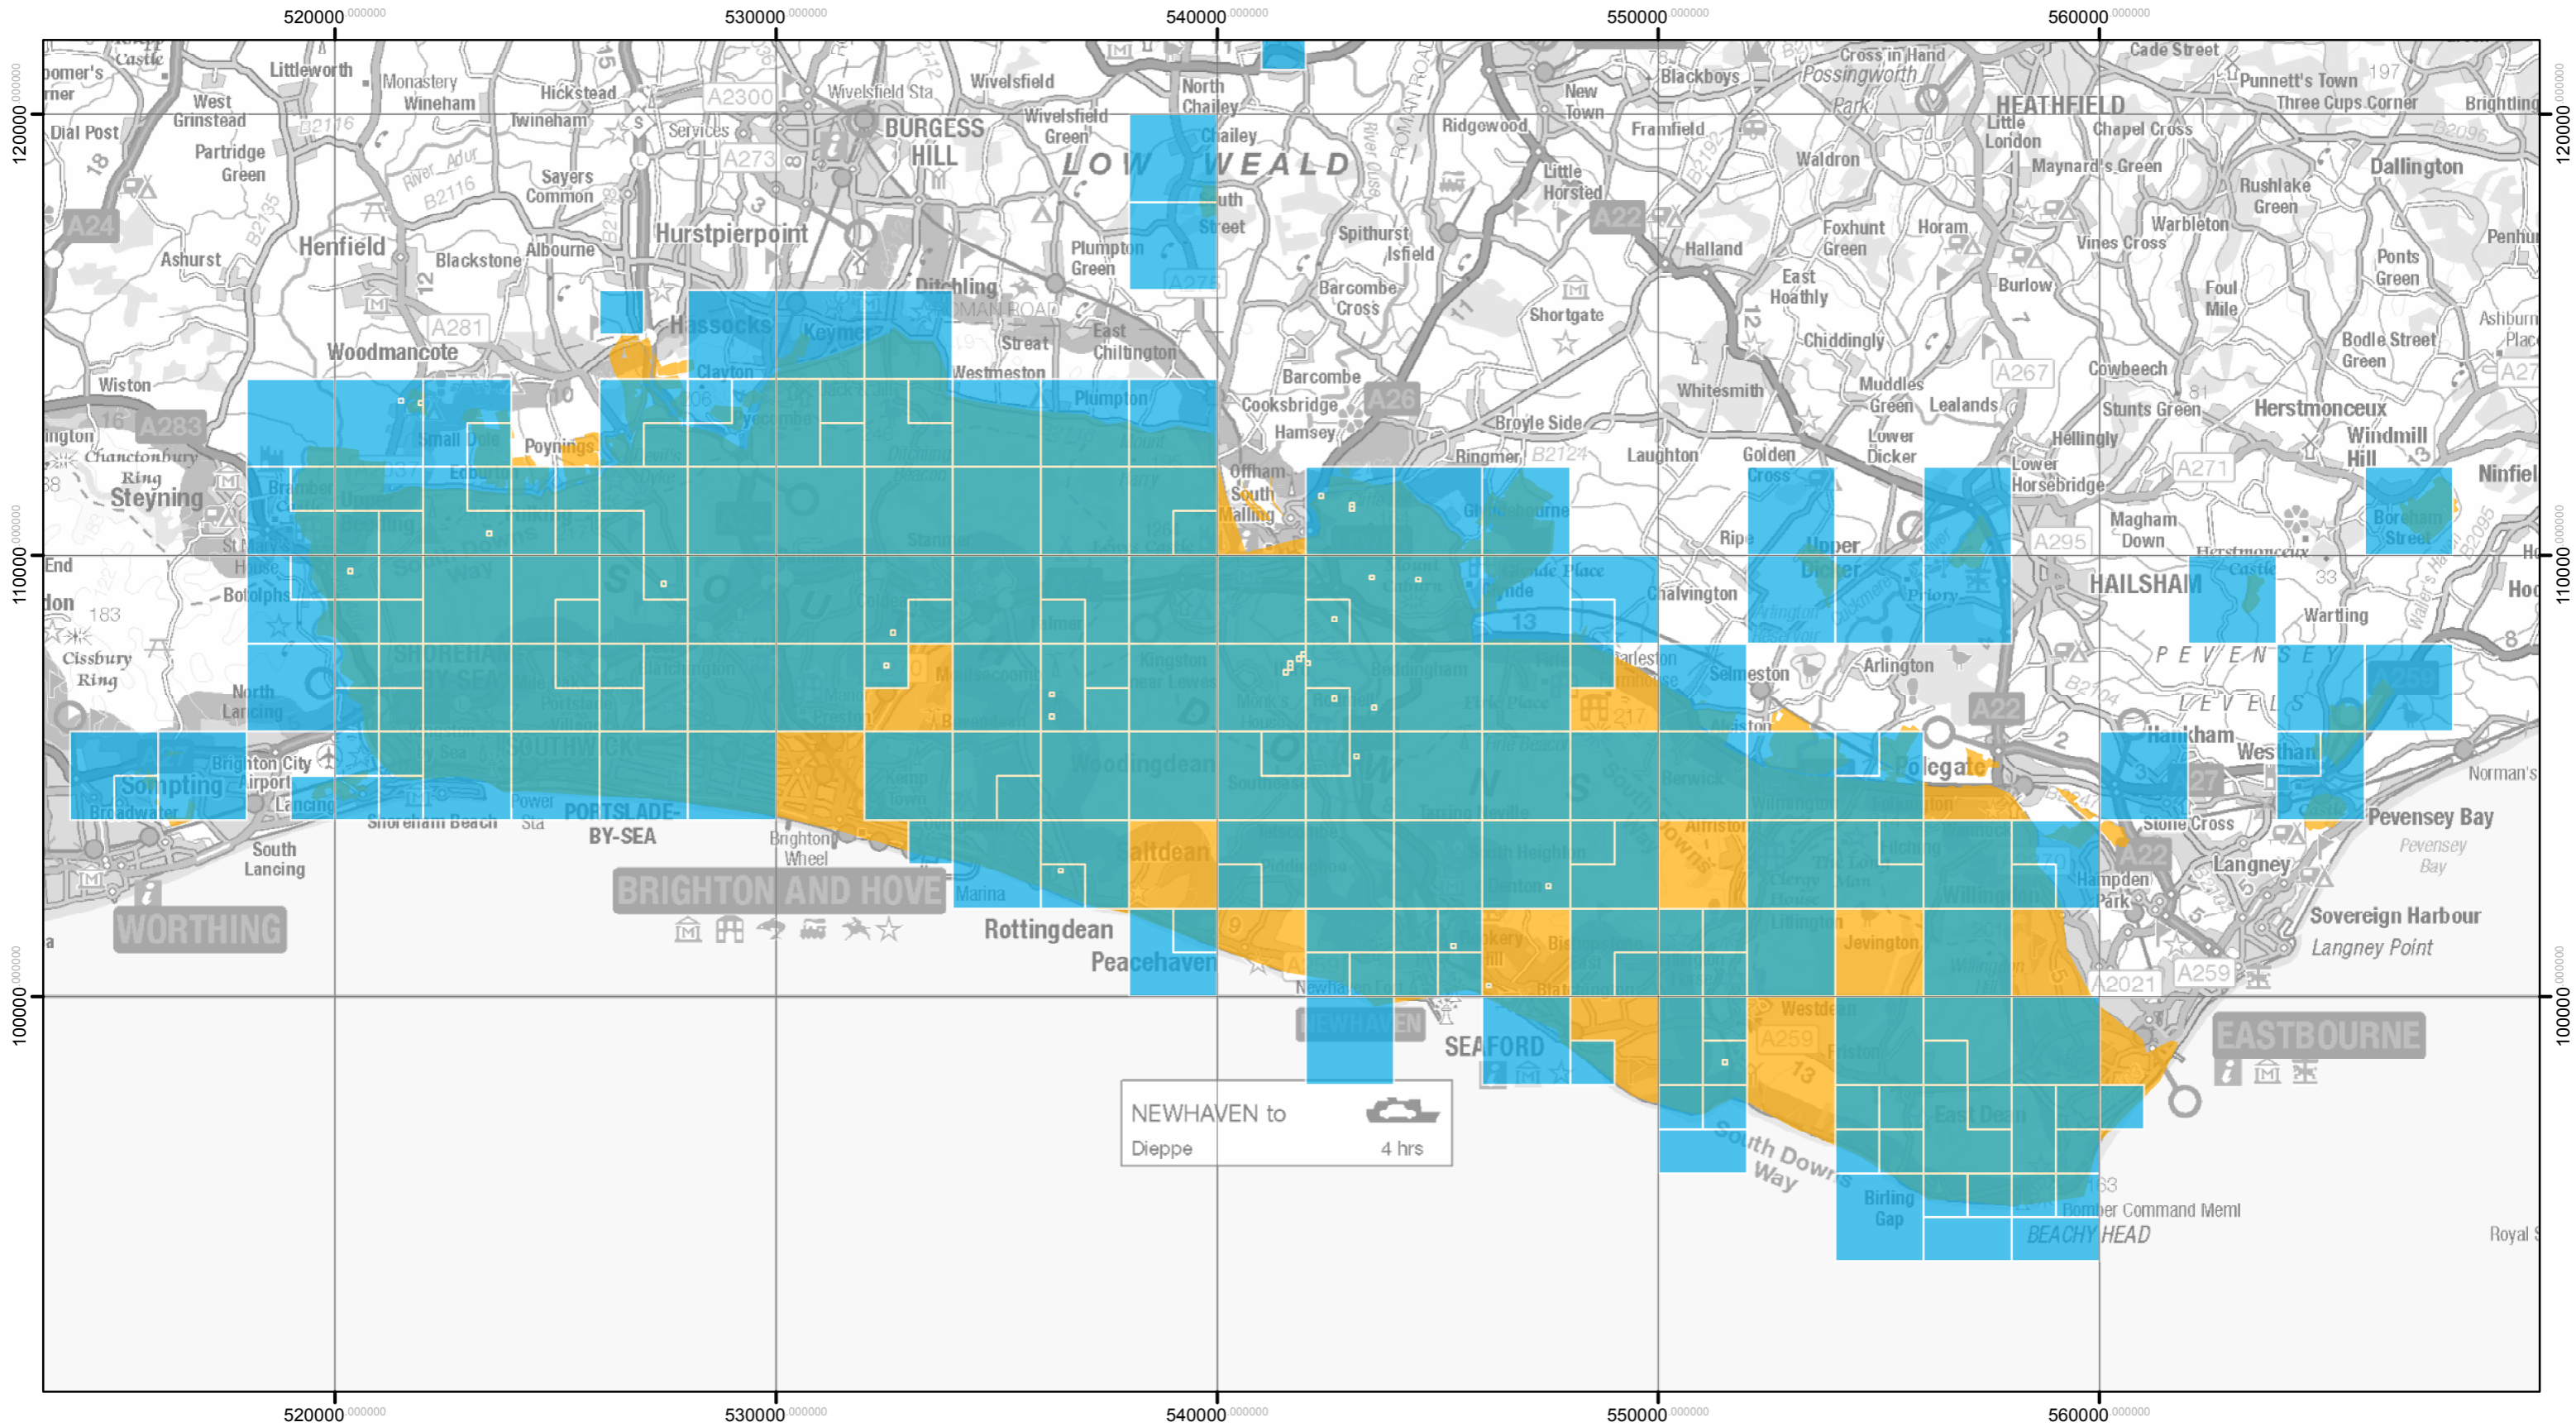

Lapwing records 2009 - 2011

NEWHAVEN to Dieppe 4 hrs

Key to Map:
 Eastern South Downs Farmer Cluster area
 Species Record

NEWHAVEN to Dieppe 4 hrs

Key to Map:
 Eastern South Downs Farmer Cluster area
 Species Record

Linnet records 1999 - 2001

NEWHAVEN to Dieppe 4 hrs

Key to Map:
 Eastern South Downs Farmer Cluster area
 Species Record

Key to Map:
 Eastern South Downs Farmer Cluster area
 Species Record

Key to Map:

- Eastern South Downs Farmer Cluster area
- Species Record

Skylark records 1999 - 2001

NEWHAVEN to Dieppe 4 hrs

Key to Map:
 Eastern South Downs Farmer Cluster area
 Species Record

Skylark records 2009 - 2011

NEWHAVEN to Dieppe 4 hrs

Key to Map:
 Eastern South Downs Farmer Cluster area
 Species Record

Skylark records 2014 - 2016

NEWHAVEN to Dieppe 4 hrs

Key to Map:
 Eastern South Downs Farmer Cluster area
 Species Record

NEWHAVEN to Dieppe 4 hrs

Key to Map:
 Eastern South Downs Farmer Cluster area
 Species Record