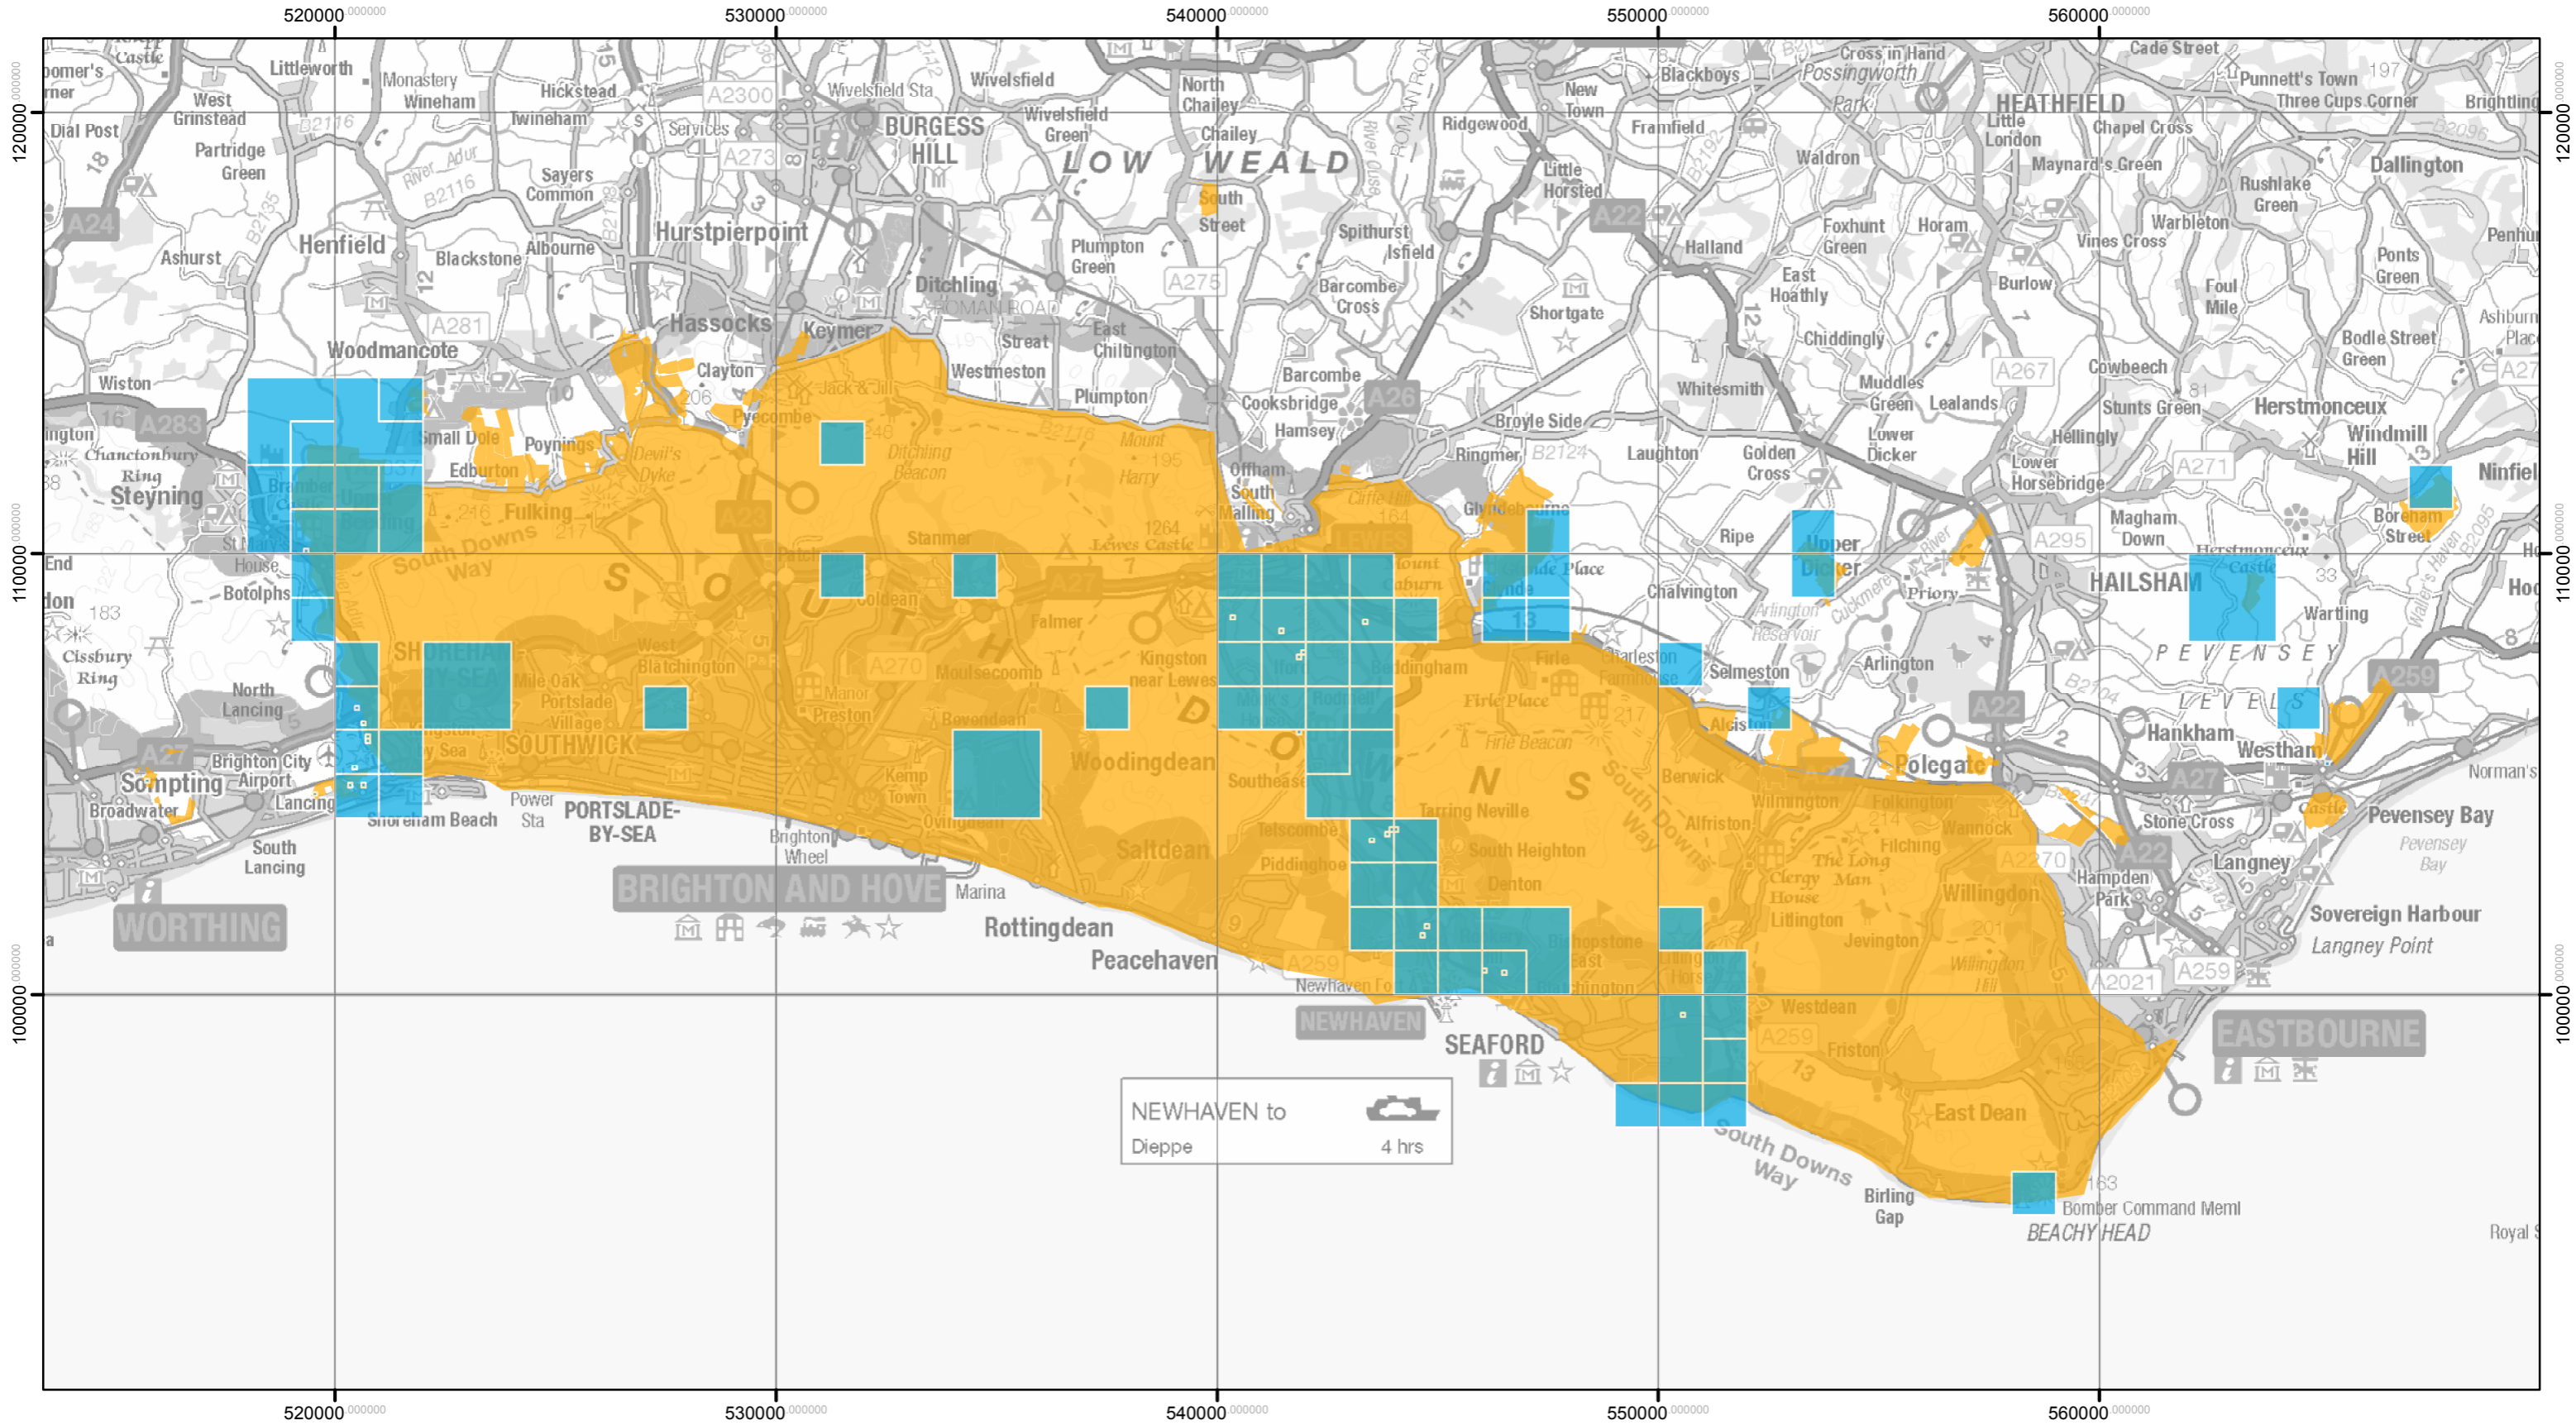

Grey Partridge records 2014 - 2016

NEWHAVEN to Dieppe 4 hrs

Key to Map:
 Eastern South Downs Farmer Cluster area
 Species Record

Lapwing records 1999 - 2001

Key to Map:

- Eastern South Downs Farmer Cluster area
- Species Record

Lapwing records 2009 - 2011

NEWHAVEN to Dieppe 4 hrs

Key to Map:
 Eastern South Downs Farmer Cluster area
 Species Record

NEWHAVEN to Dieppe 4 hrs

Key to Map:
 Eastern South Downs Farmer Cluster area
 Species Record

Skylark records 1999 - 2001

NEWHAVEN to Dieppe 4 hrs

Key to Map:
 Eastern South Downs Farmer Cluster area
 Species Record

Skylark records 2009 - 2011

NEWHAVEN to Dieppe 4 hrs

Key to Map:
 Eastern South Downs Farmer Cluster area
 Species Record

Skylark records 2014 - 2016

NEWHAVEN to Dieppe 4 hrs

Key to Map:
 Eastern South Downs Farmer Cluster area
 Species Record

NEWHAVEN to Dieppe 4 hrs

Key to Map:
 Eastern South Downs Farmer Cluster area
 Species Record