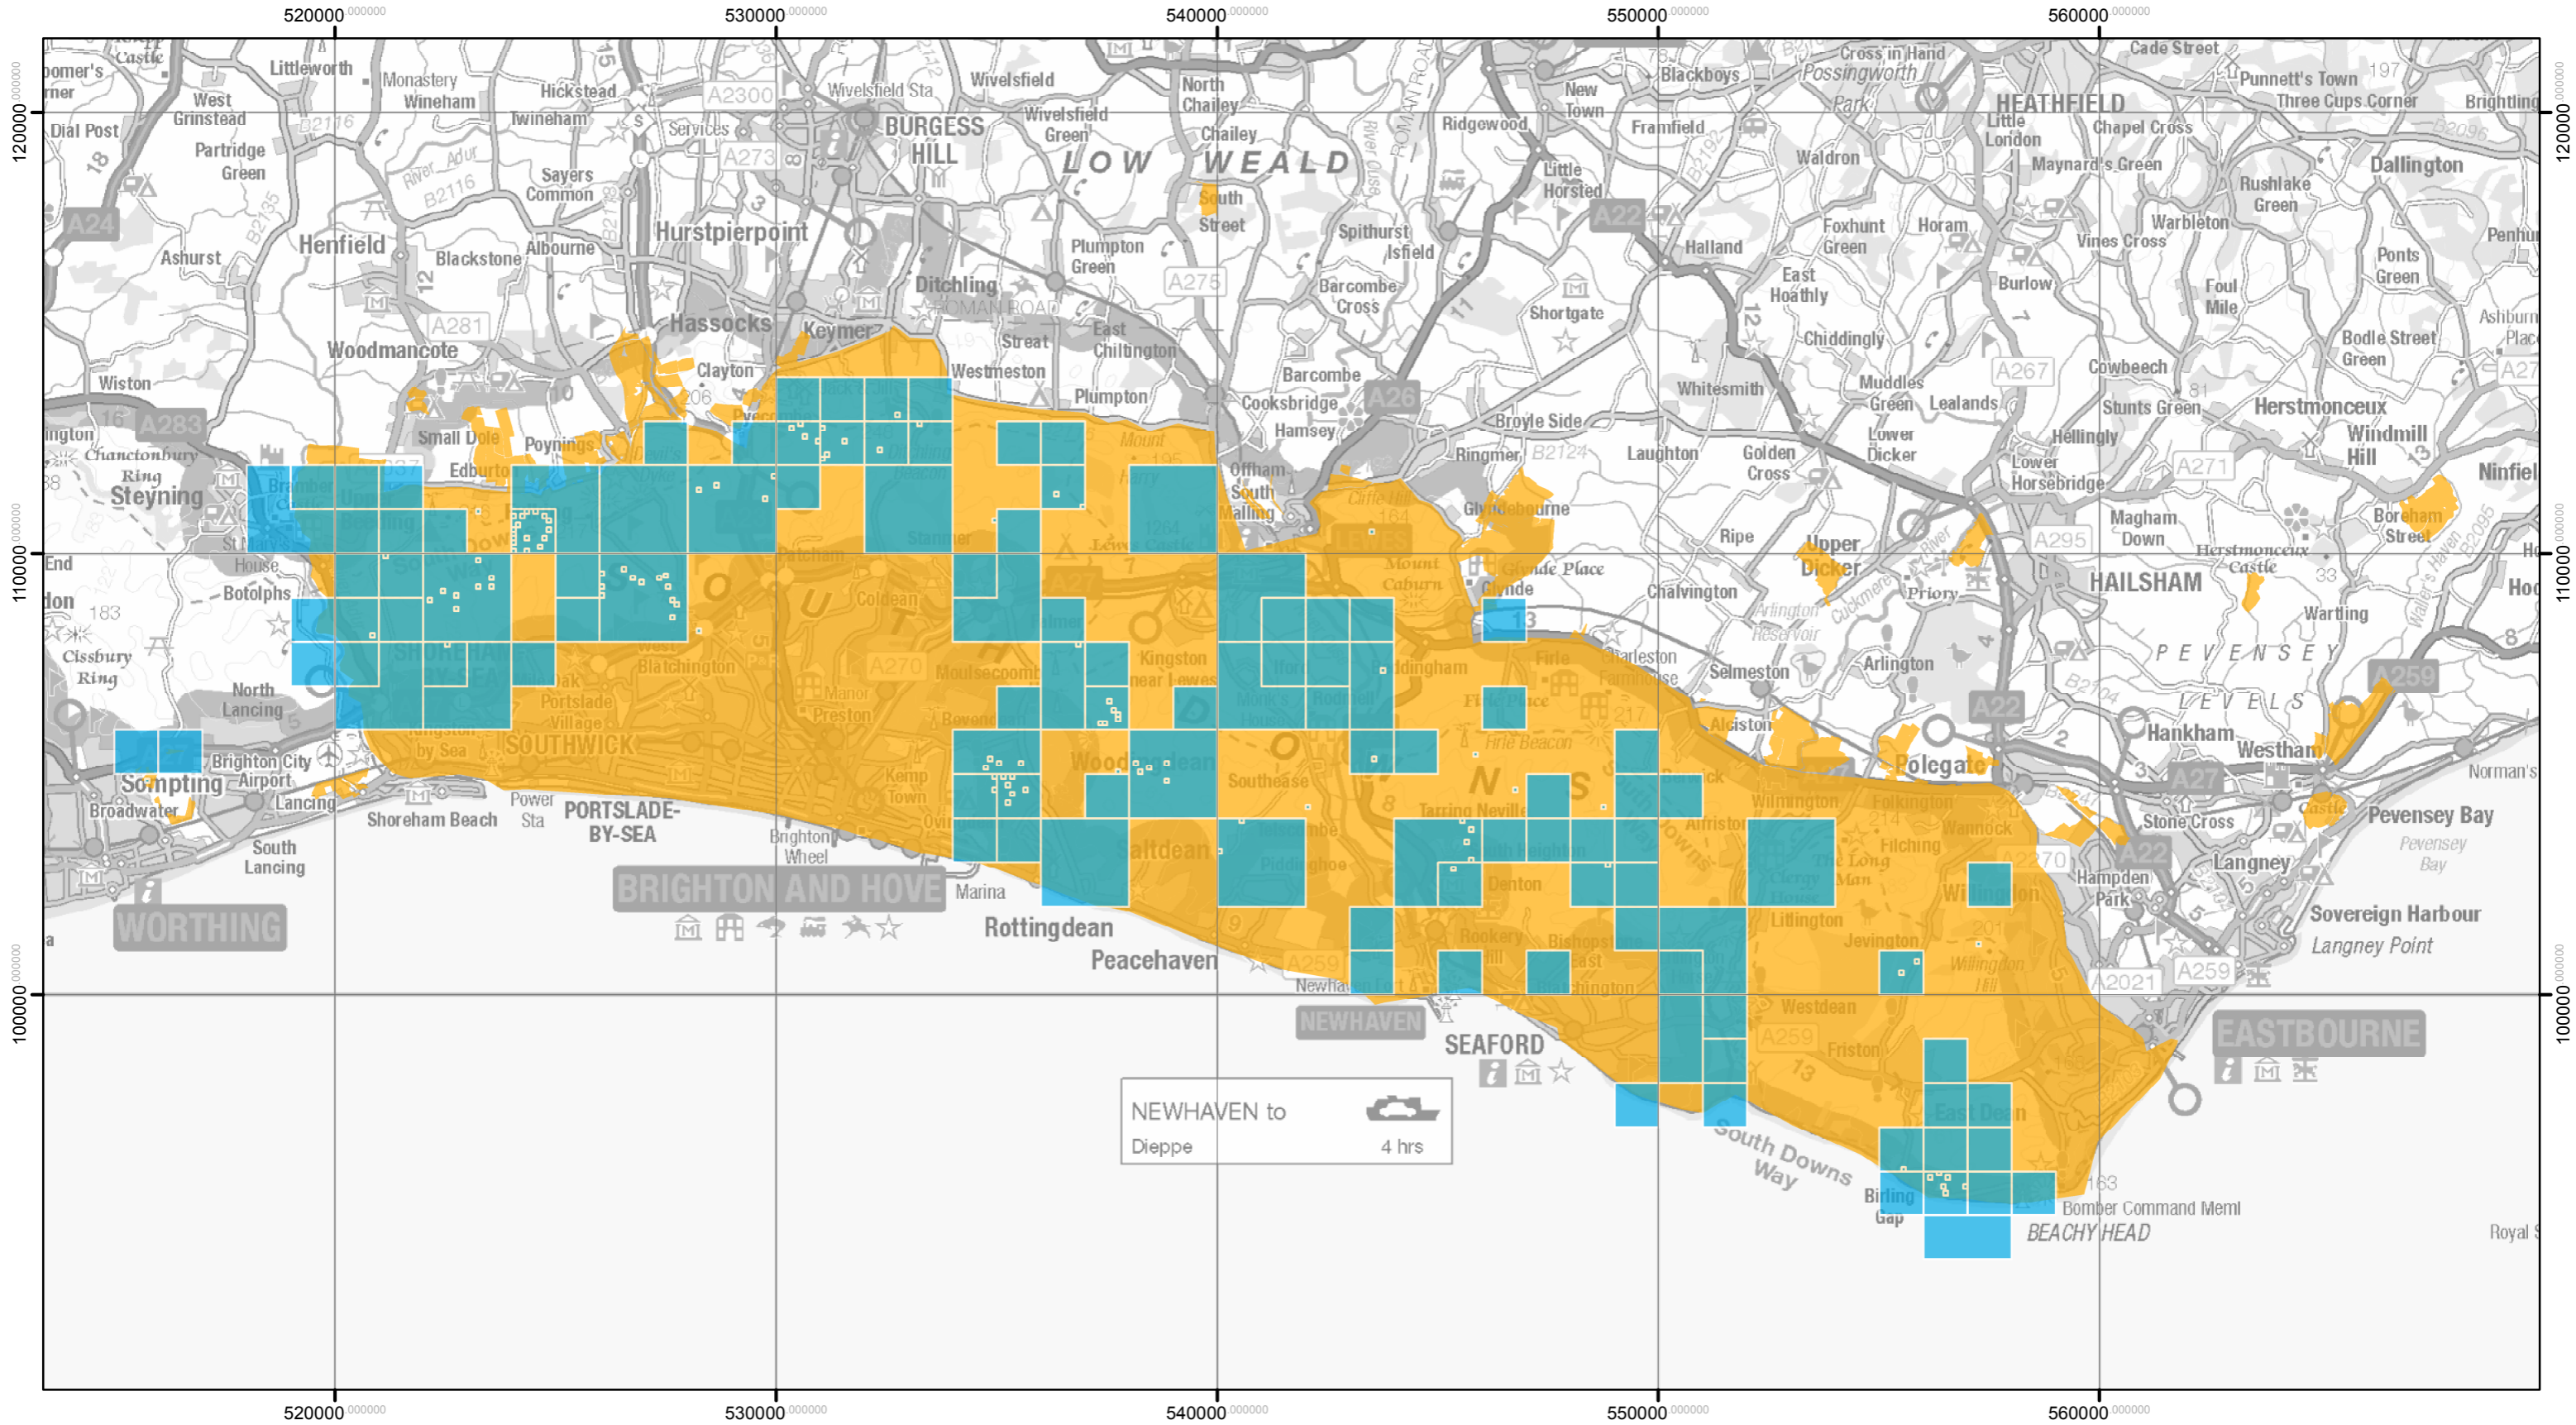

Corn Bunting records 2014 - 2016

NEWHAVEN to Dieppe 4 hrs

Key to Map:
 Eastern South Downs Farmer Cluster area
 Species Record