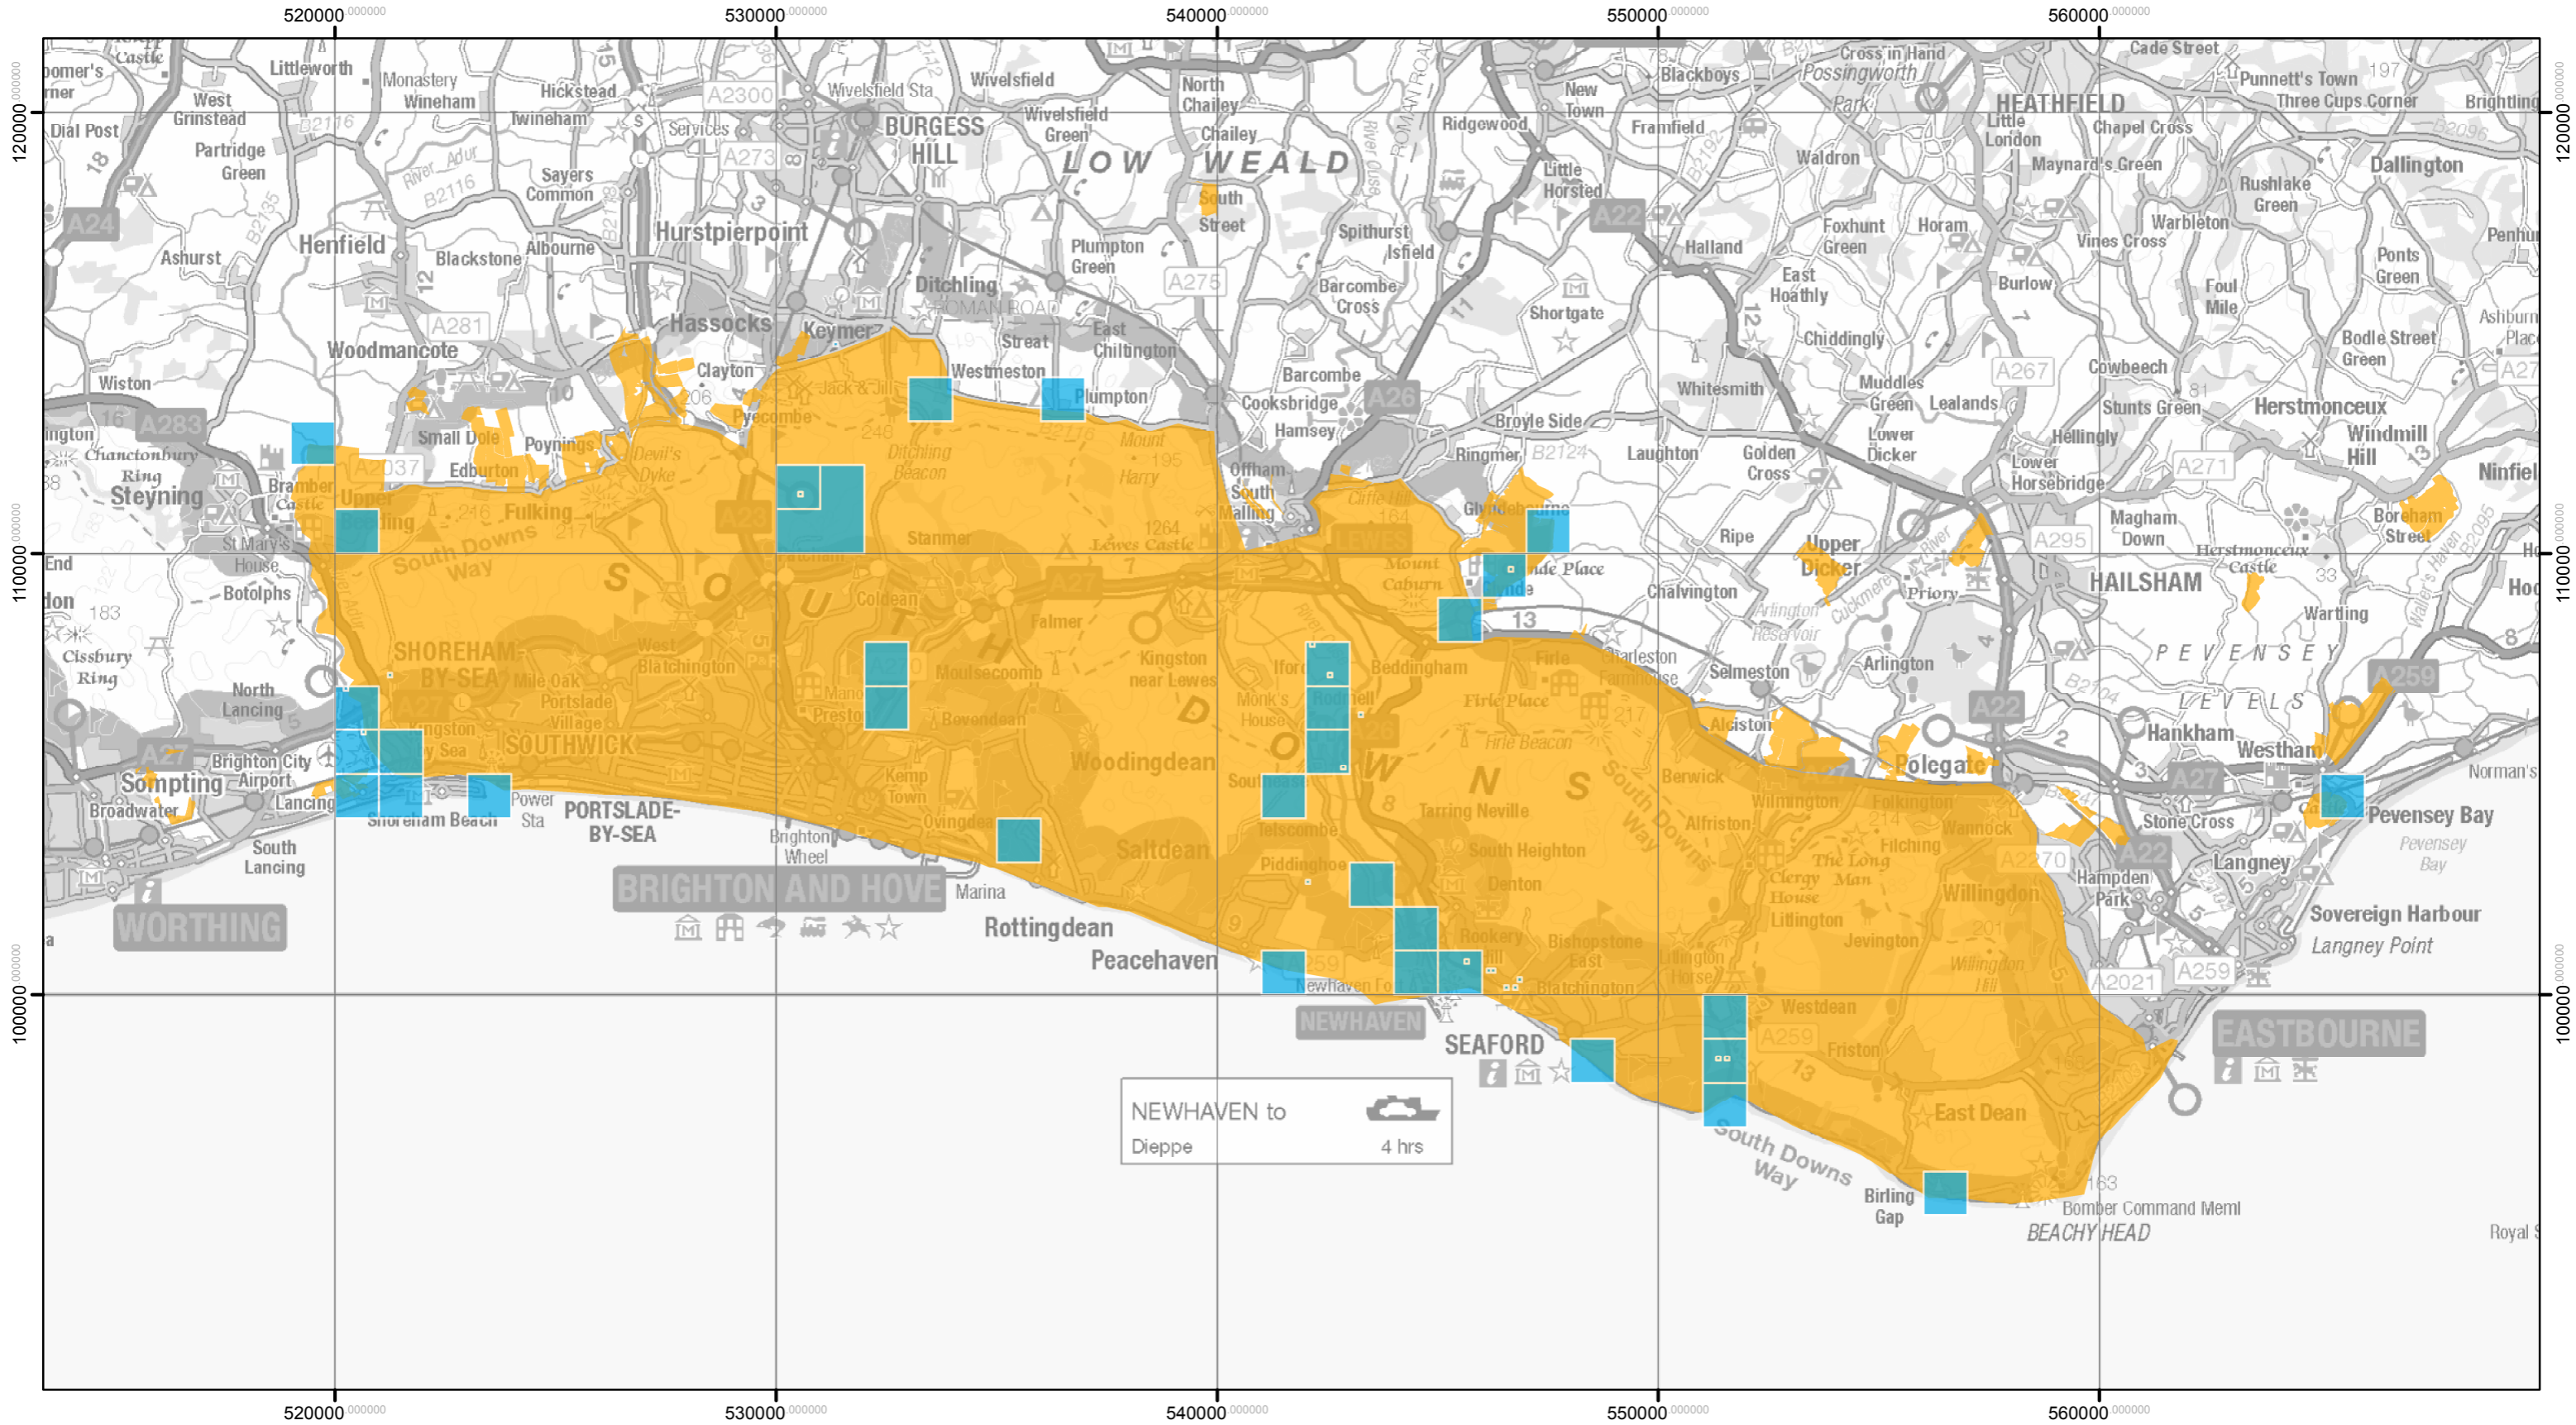

Lapwing records 1999 - 2001

Key to Map:

- Eastern South Downs Farmer Cluster area
- Species Record