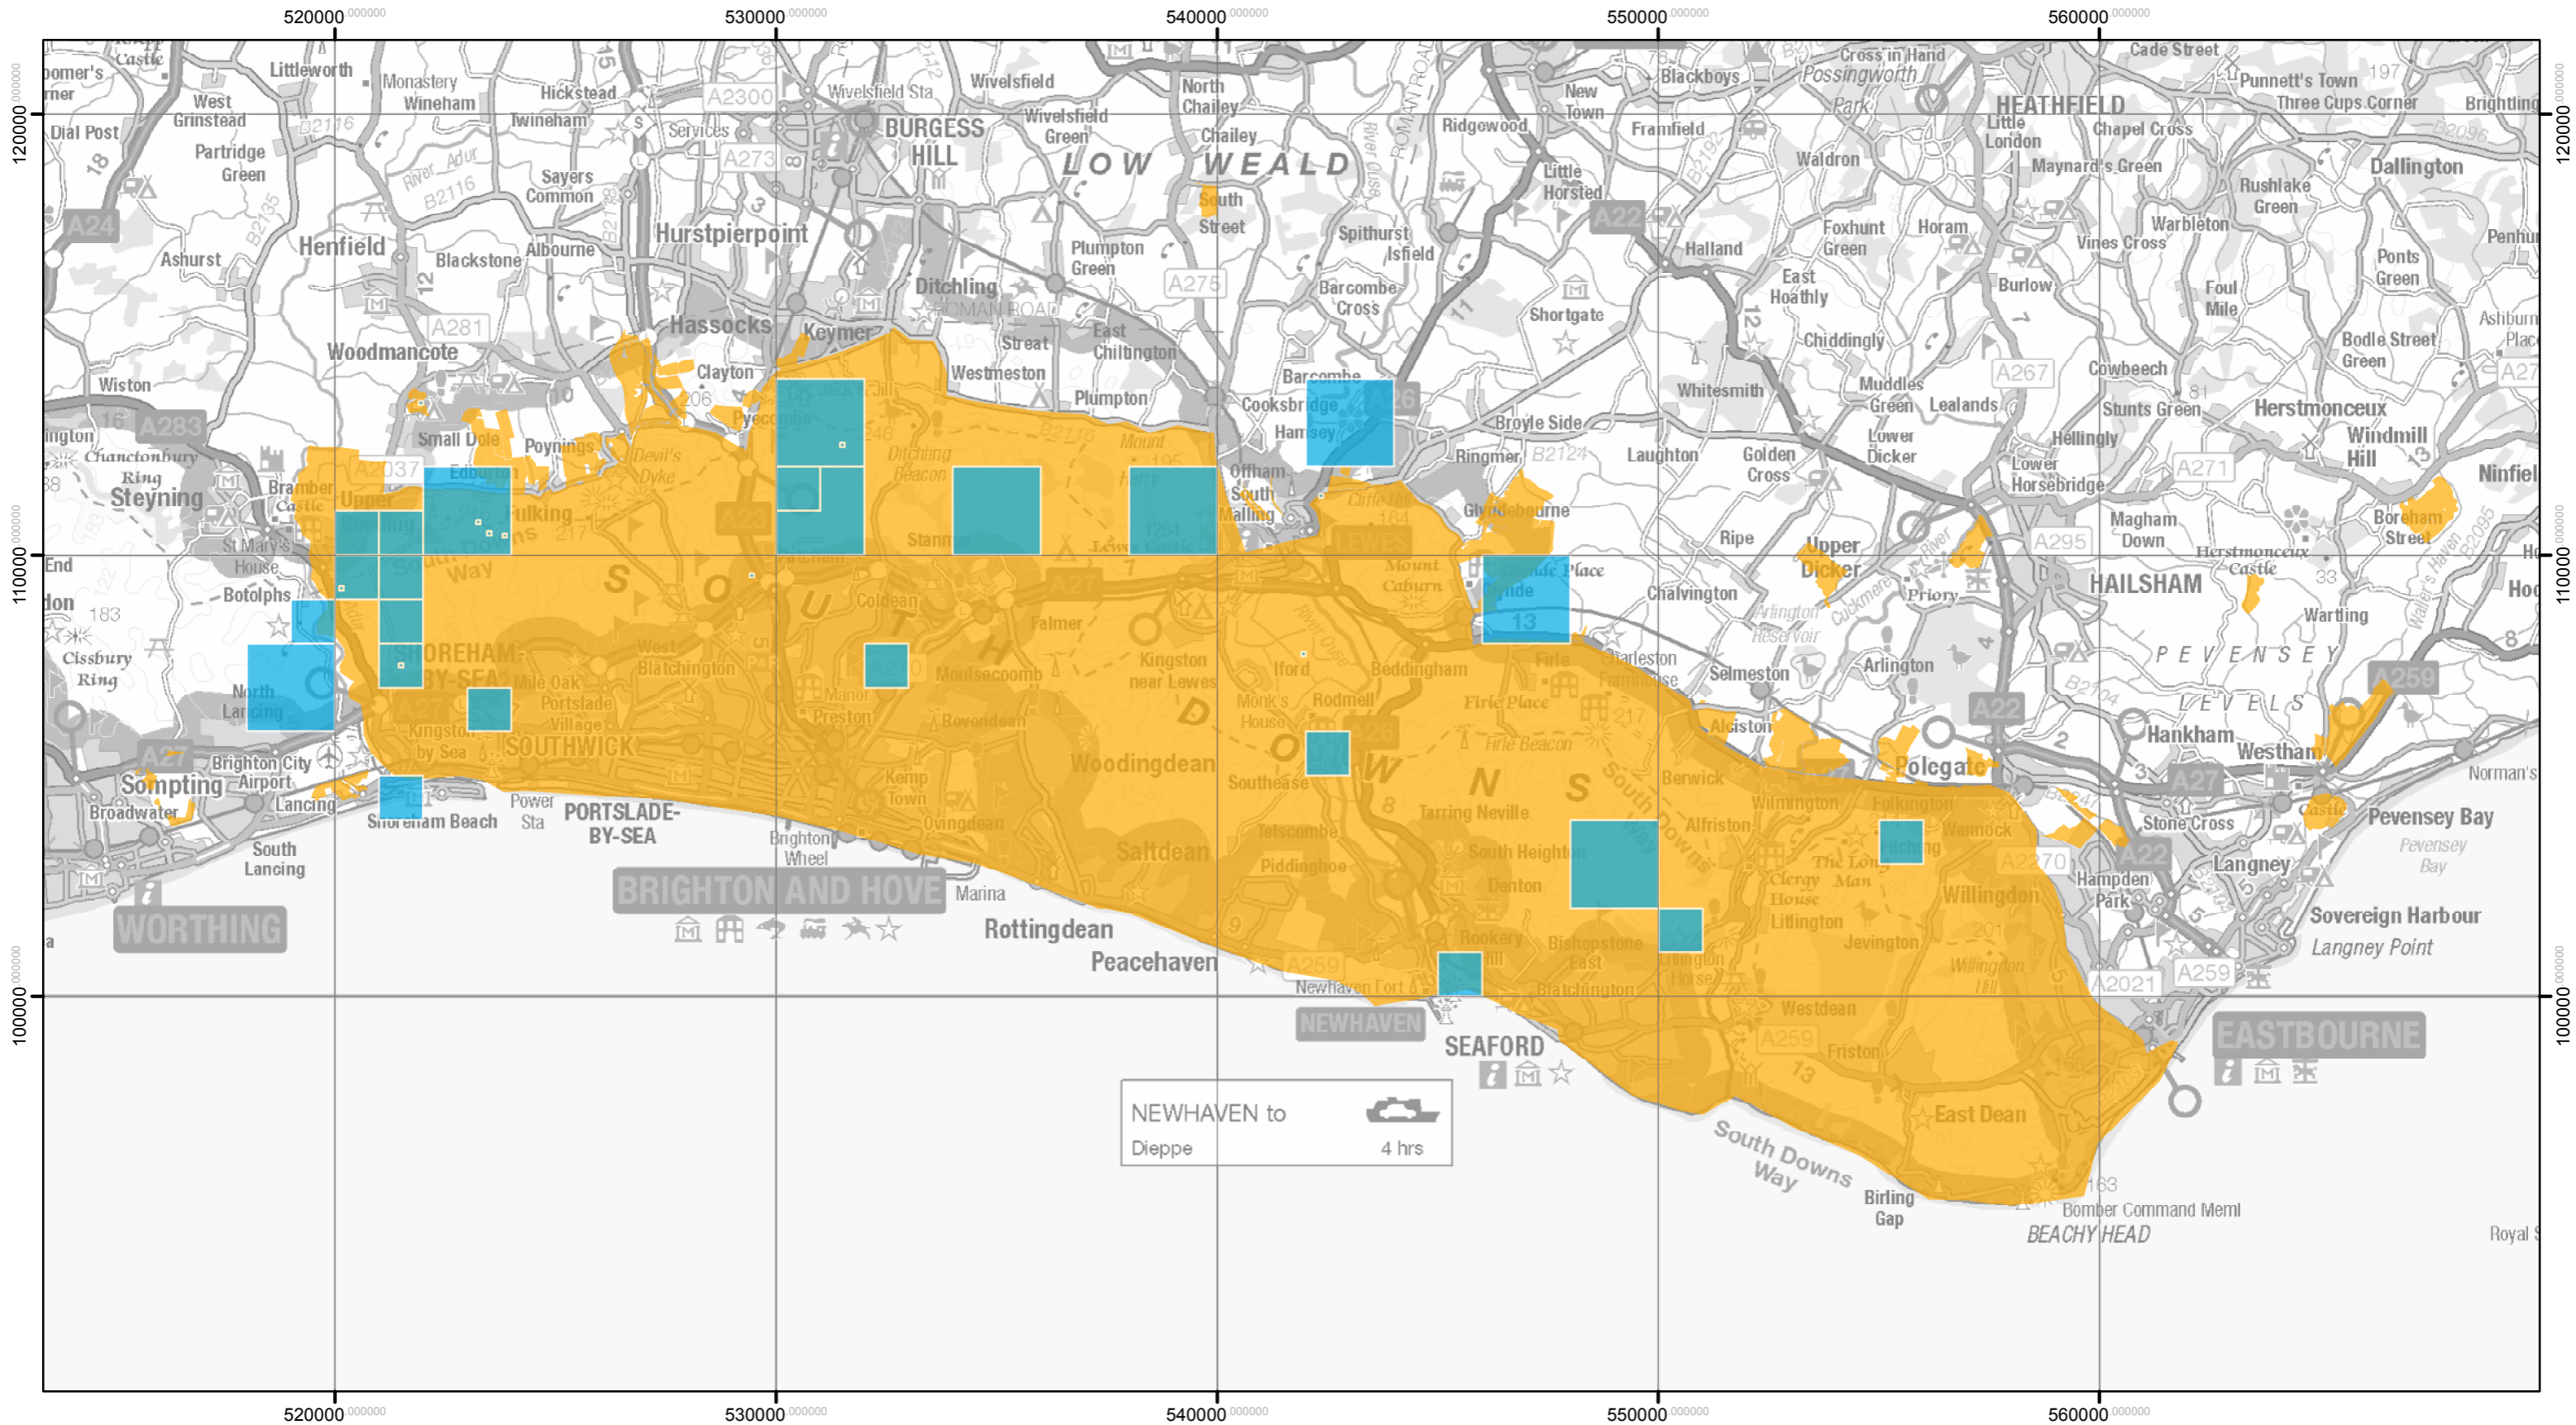

Grey Partridge records 2009 - 2011

NEWHAVEN to Dieppe 4 hrs

Key to Map:
Eastern South Downs Farmer Cluster area
Species Record