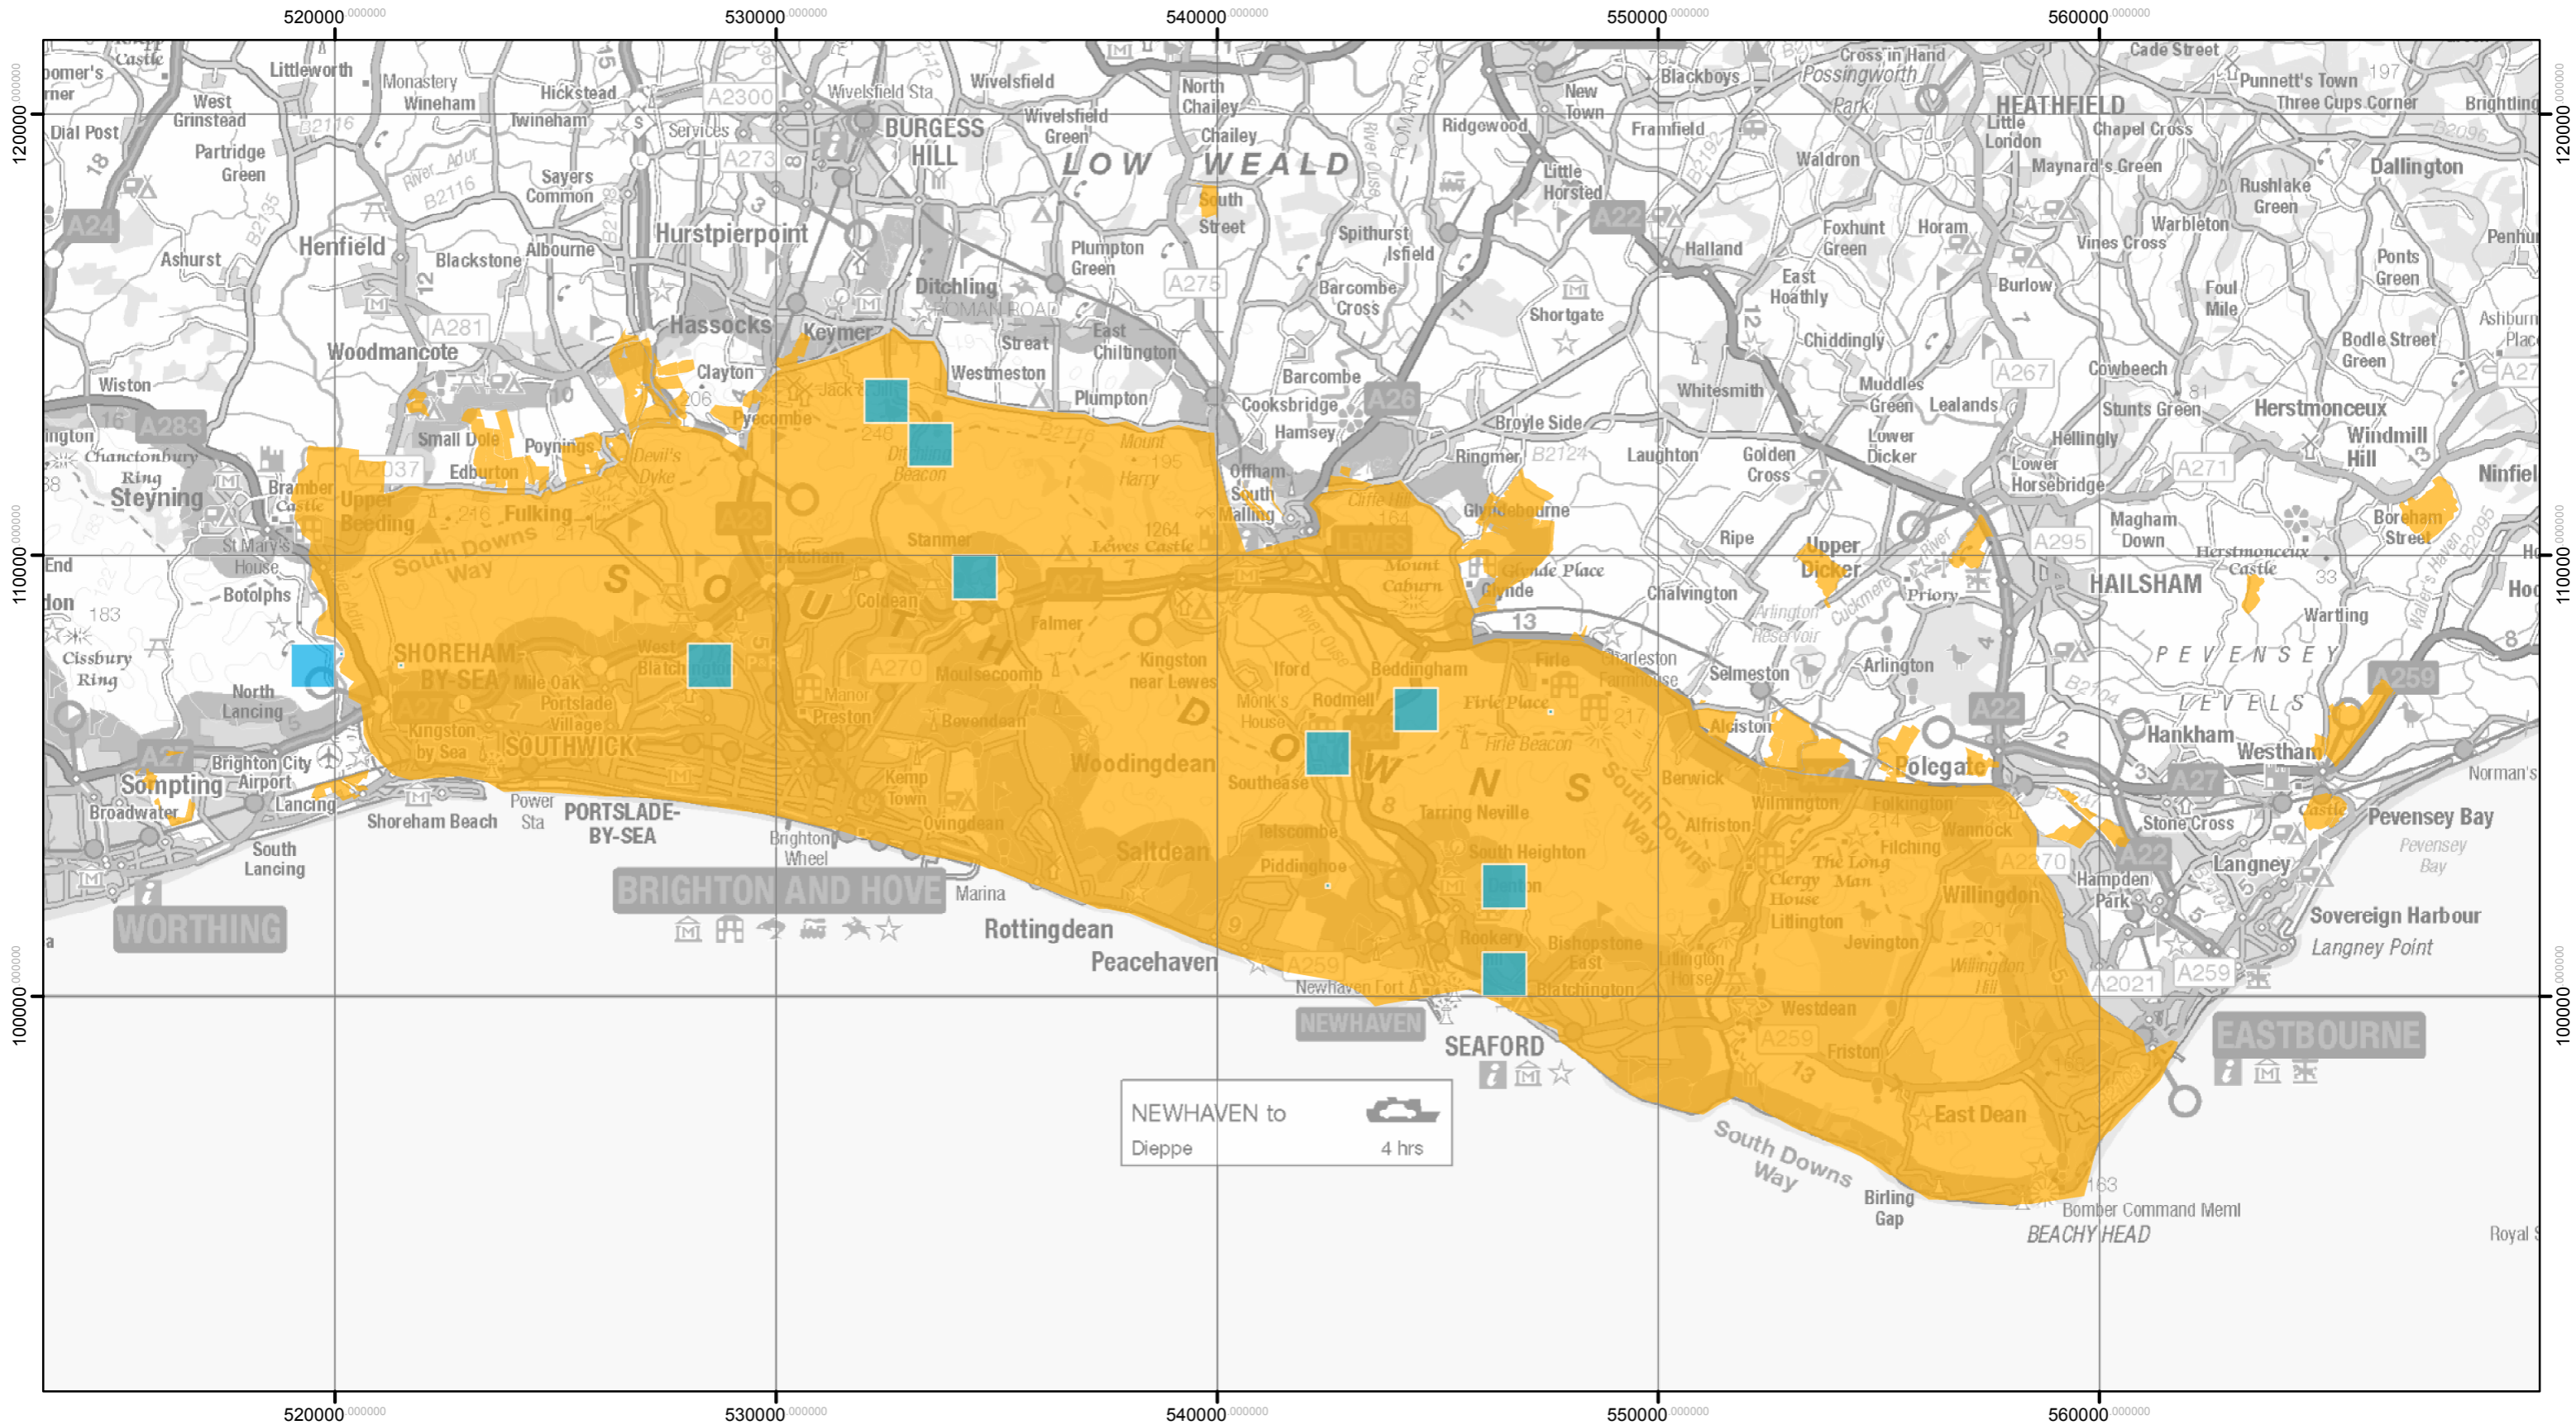

Grey Partridge records 2014 - 2016

NEWHAVEN to Dieppe 4 hrs

Key to Map:
 Eastern South Downs Farmer Cluster area
 Species Record