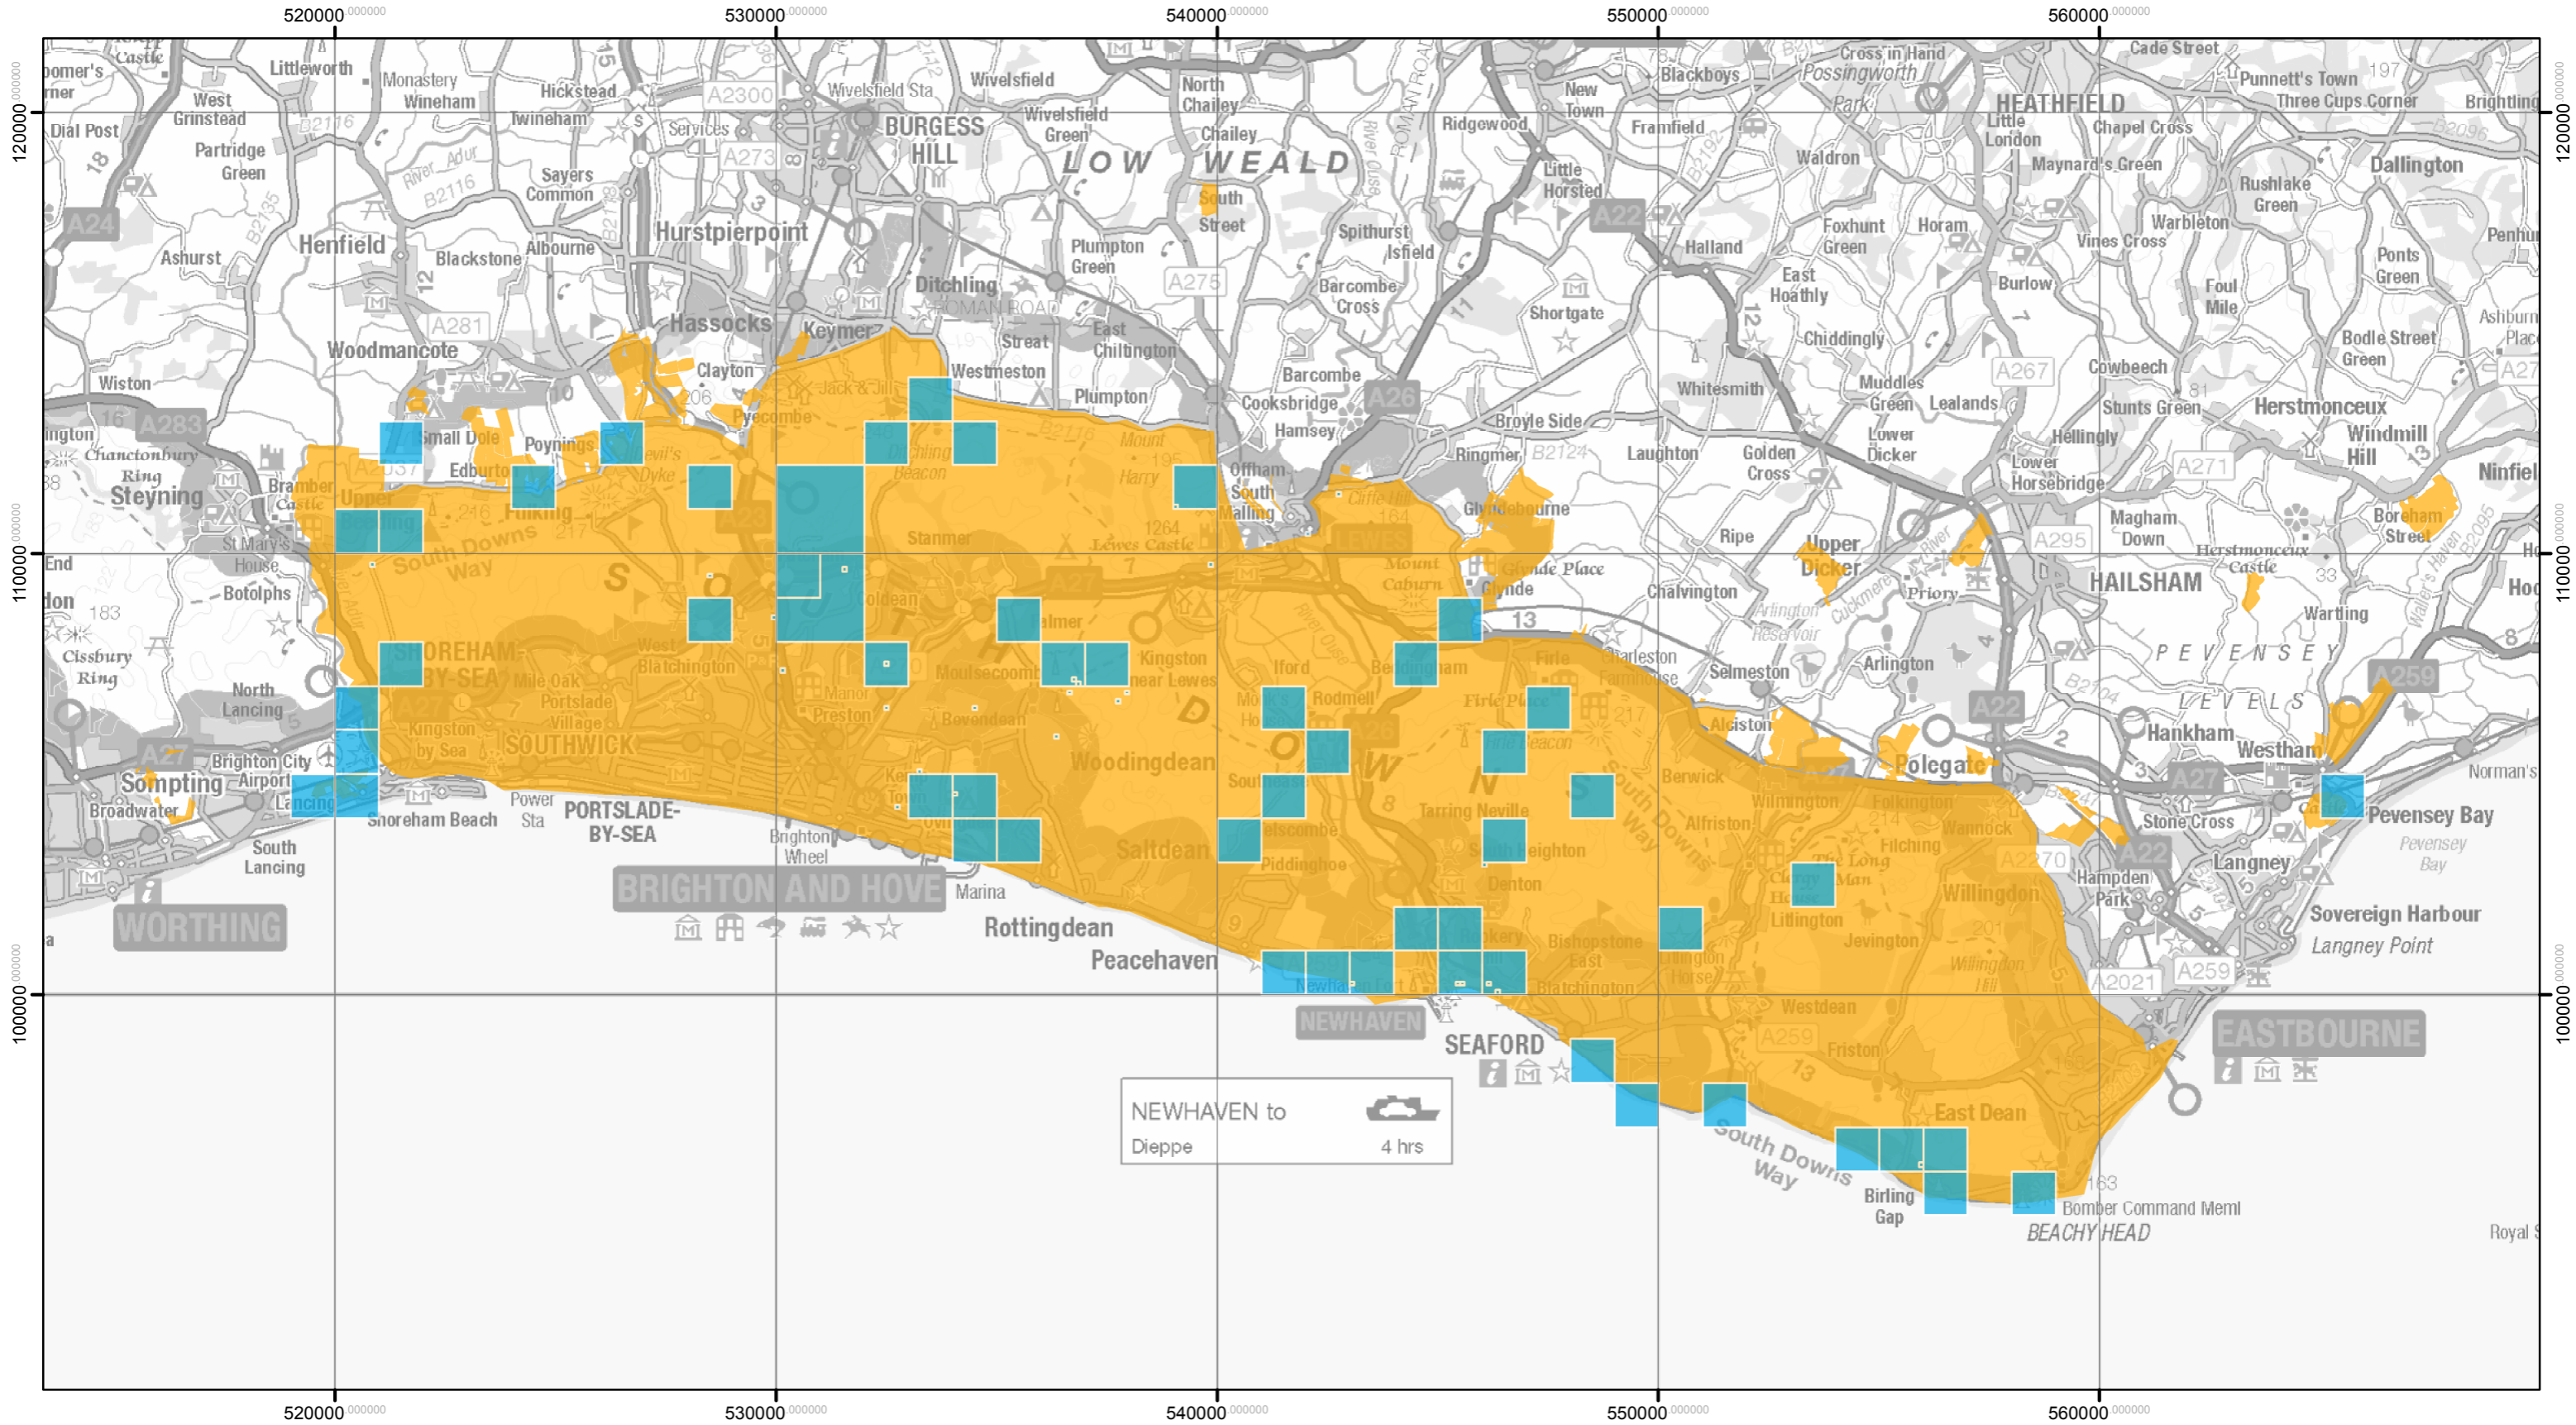

Lapwing records 2009 - 2011

NEWHAVEN to Dieppe 4 hrs

Key to Map:
 Eastern South Downs Farmer Cluster area
 Species Record

NEWHAVEN to Dieppe 4 hrs

Key to Map:
 Eastern South Downs Farmer Cluster area
 Species Record

Linnet records 1999 - 2001

NEWHAVEN to Dieppe 4 hrs

Key to Map:
 Eastern South Downs Farmer Cluster area
 Species Record

Key to Map:
 Eastern South Downs Farmer Cluster area
 Species Record

Key to Map:

- Eastern South Downs Farmer Cluster area
- Species Record

Skylark records 1999 - 2001

NEWHAVEN to Dieppe 4 hrs

Key to Map:
 Eastern South Downs Farmer Cluster area
 Species Record

Skylark records 2009 - 2011

NEWHAVEN to Dieppe 4 hrs

Key to Map:
 Eastern South Downs Farmer Cluster area
 Species Record

Skylark records 2014 - 2016

NEWHAVEN to Dieppe 4 hrs

Key to Map:
 Eastern South Downs Farmer Cluster area
 Species Record

NEWHAVEN to Dieppe 4 hrs

Key to Map:
 Eastern South Downs Farmer Cluster area
 Species Record