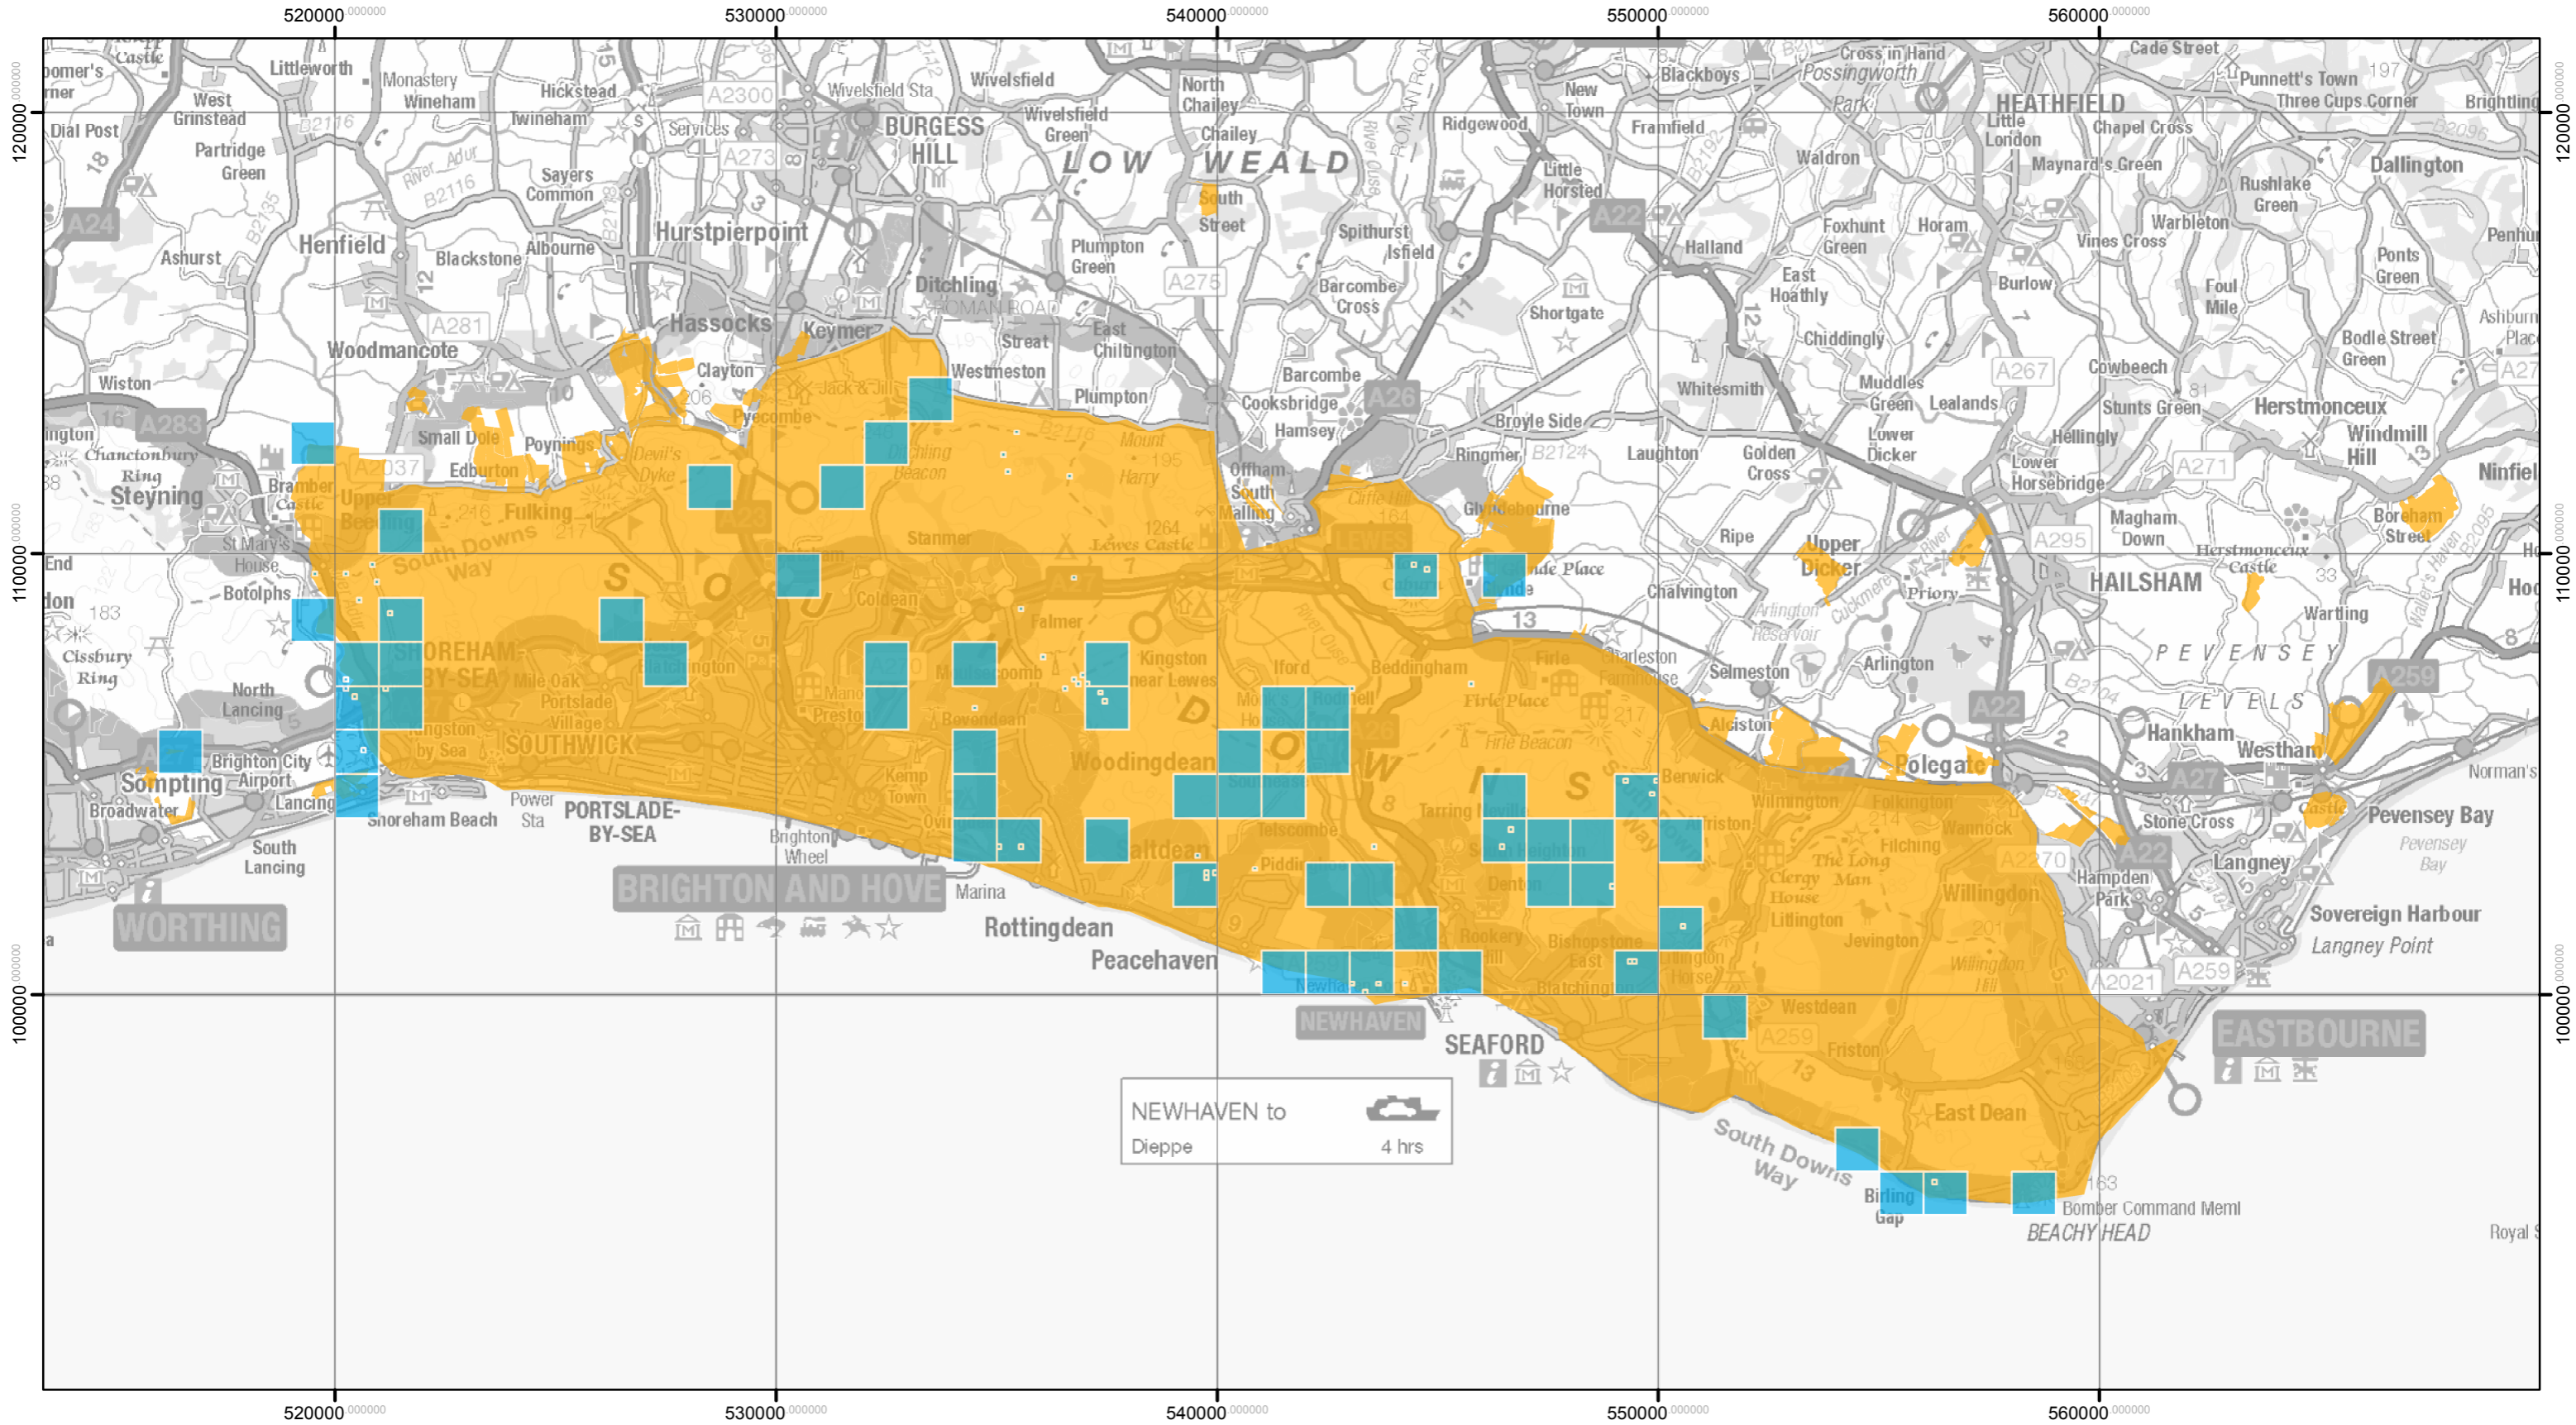

Key to Map:

- Eastern South Downs Farmer Cluster area
- Species Record

Corn Bunting records 1999 - 2001

NEWHAVEN to Dieppe 4 hrs

Key to Map:
 Eastern South Downs Farmer Cluster area
 Species Record

Corn Bunting records 2009 - 2011

Skylark records 1999 - 2001

NEWHAVEN to Dieppe 4 hrs

Key to Map:
 Eastern South Downs Farmer Cluster area
 Species Record

Skylark records 2009 - 2011

NEWHAVEN to Dieppe 4 hrs

Key to Map:
 Eastern South Downs Farmer Cluster area
 Species Record

Skylark records 2014 - 2016

NEWHAVEN to Dieppe 4 hrs

Key to Map:
 Eastern South Downs Farmer Cluster area
 Species Record

NEWHAVEN to Dieppe 4 hrs

Key to Map:
 Eastern South Downs Farmer Cluster area
 Species Record

Yellowhammer records 2009 - 2011

NEWHAVEN to Dieppe 4 hrs

Key to Map:
 Eastern South Downs Farmer Cluster area
 Species Record

Yellowhammer records 2014 - 2016

NEWHAVEN to Dieppe 4 hrs

Key to Map:
 Eastern South Downs Farmer Cluster area
 Species Record