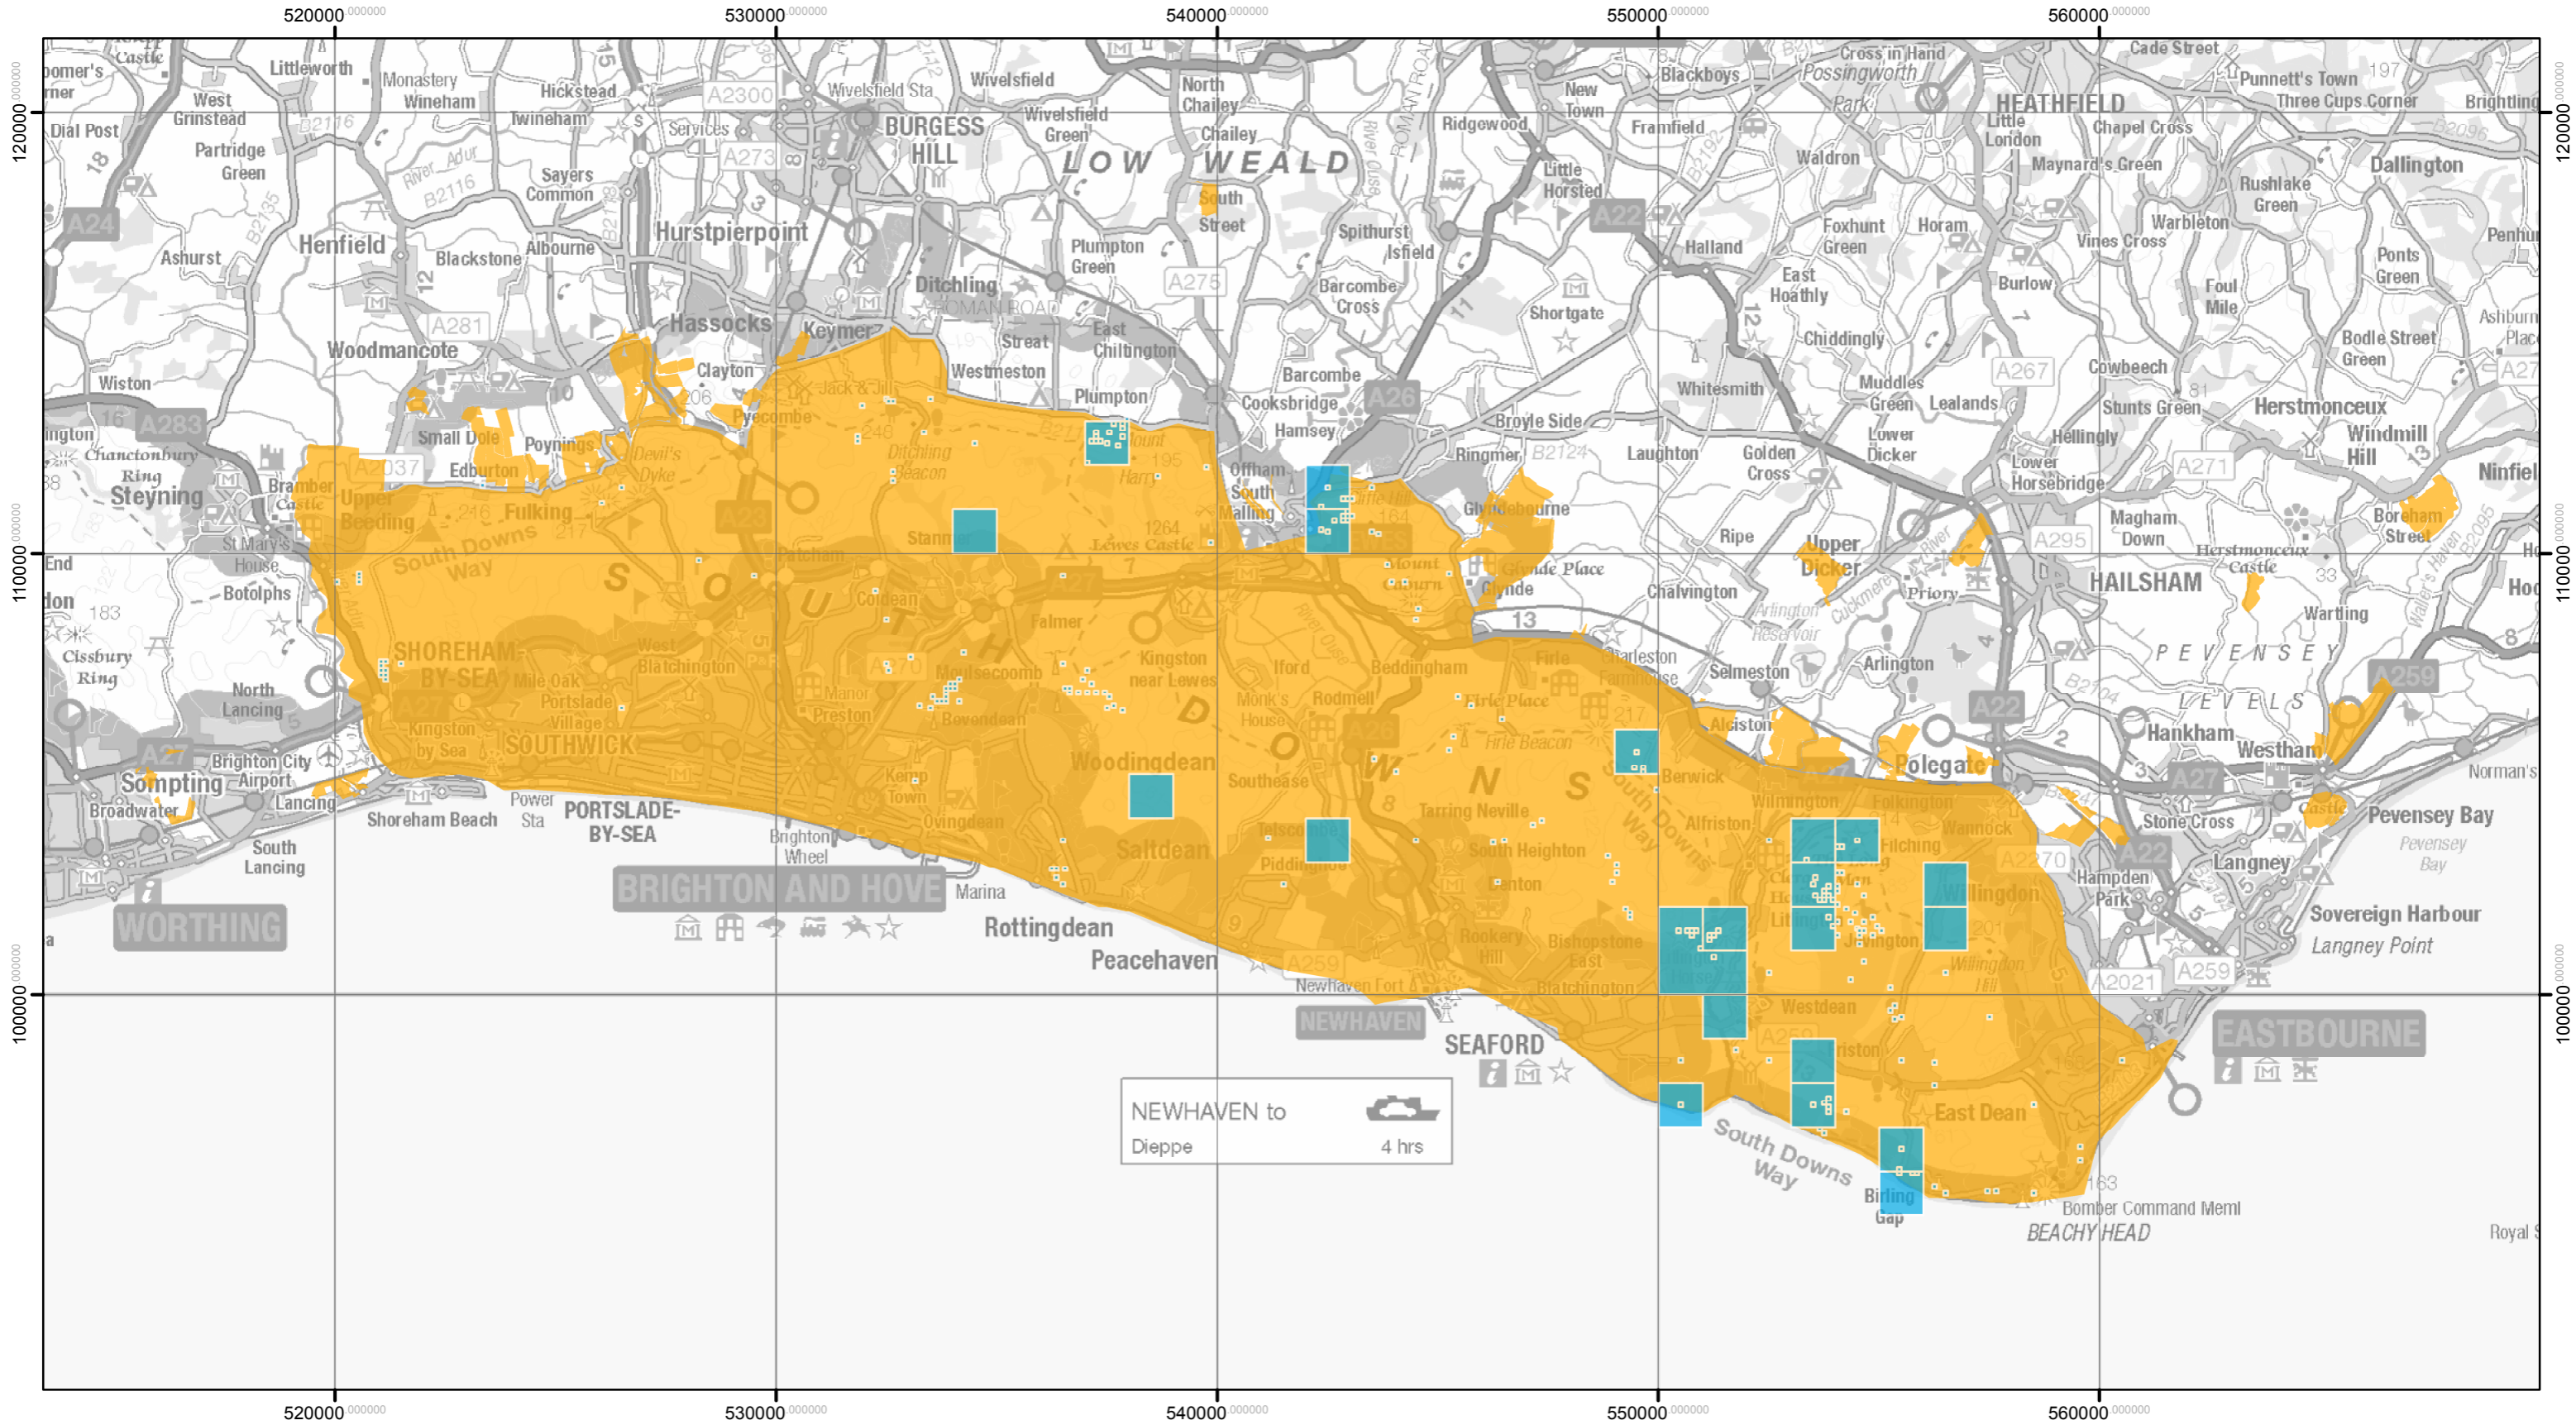

Key to Map:

- Eastern South Downs Farmer Cluster area
- Species Record

Corn Bunting records 1999 - 2001

NEWHAVEN to Dieppe 4 hrs

Key to Map:
 Eastern South Downs Farmer Cluster area
 Species Record

Corn Bunting records 2009 - 2011

Linnet records 1999 - 2001

NEWHAVEN to Dieppe 4 hrs

Key to Map:
 Eastern South Downs Farmer Cluster area
 Species Record

Key to Map:
 Eastern South Downs Farmer Cluster area
 Species Record

Key to Map:

- Eastern South Downs Farmer Cluster area
- Species Record

Skylark records 1999 - 2001

NEWHAVEN to Dieppe 4 hrs

Key to Map:
 Eastern South Downs Farmer Cluster area
 Species Record

Skylark records 2009 - 2011

NEWHAVEN to Dieppe 4 hrs

Key to Map:
 Eastern South Downs Farmer Cluster area
 Species Record

Skylark records 2014 - 2016

NEWHAVEN to Dieppe 4 hrs

Key to Map:
 Eastern South Downs Farmer Cluster area
 Species Record

NEWHAVEN to Dieppe 4 hrs

Key to Map:
 Eastern South Downs Farmer Cluster area
 Species Record