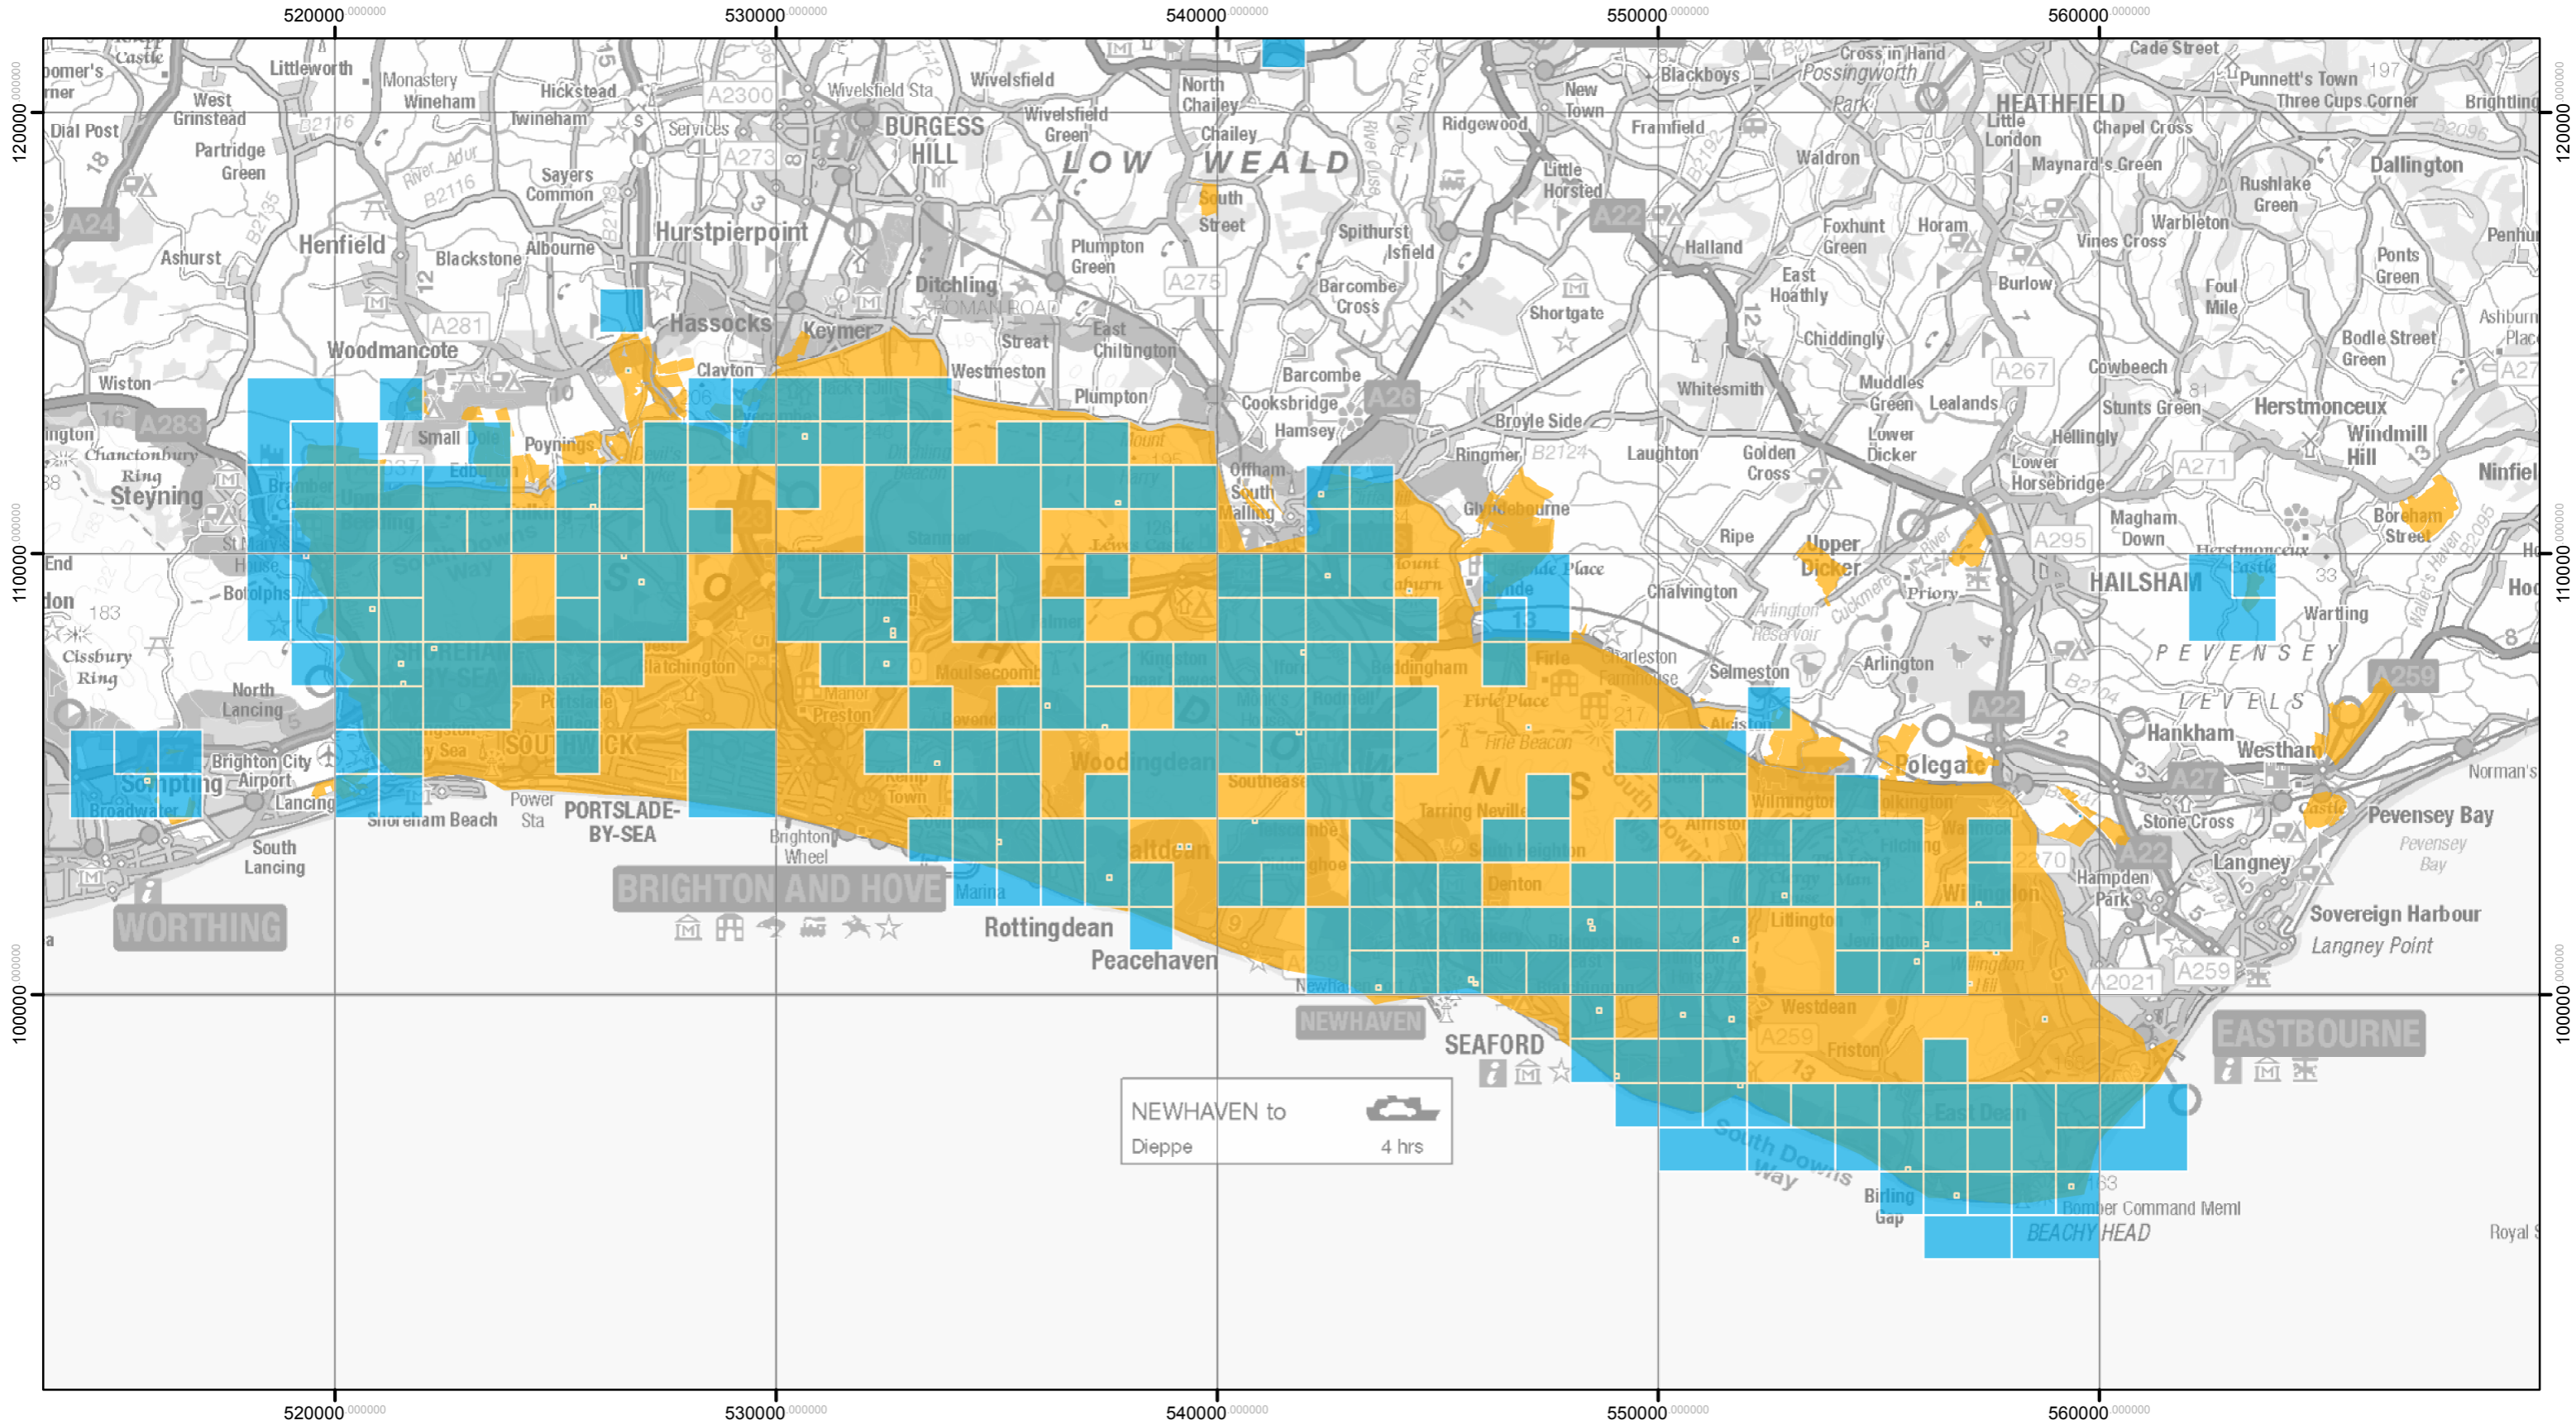

Skylark records 2014 - 2016

NEWHAVEN to Dieppe 4 hrs

Key to Map:
 Eastern South Downs Farmer Cluster area
 Species Record