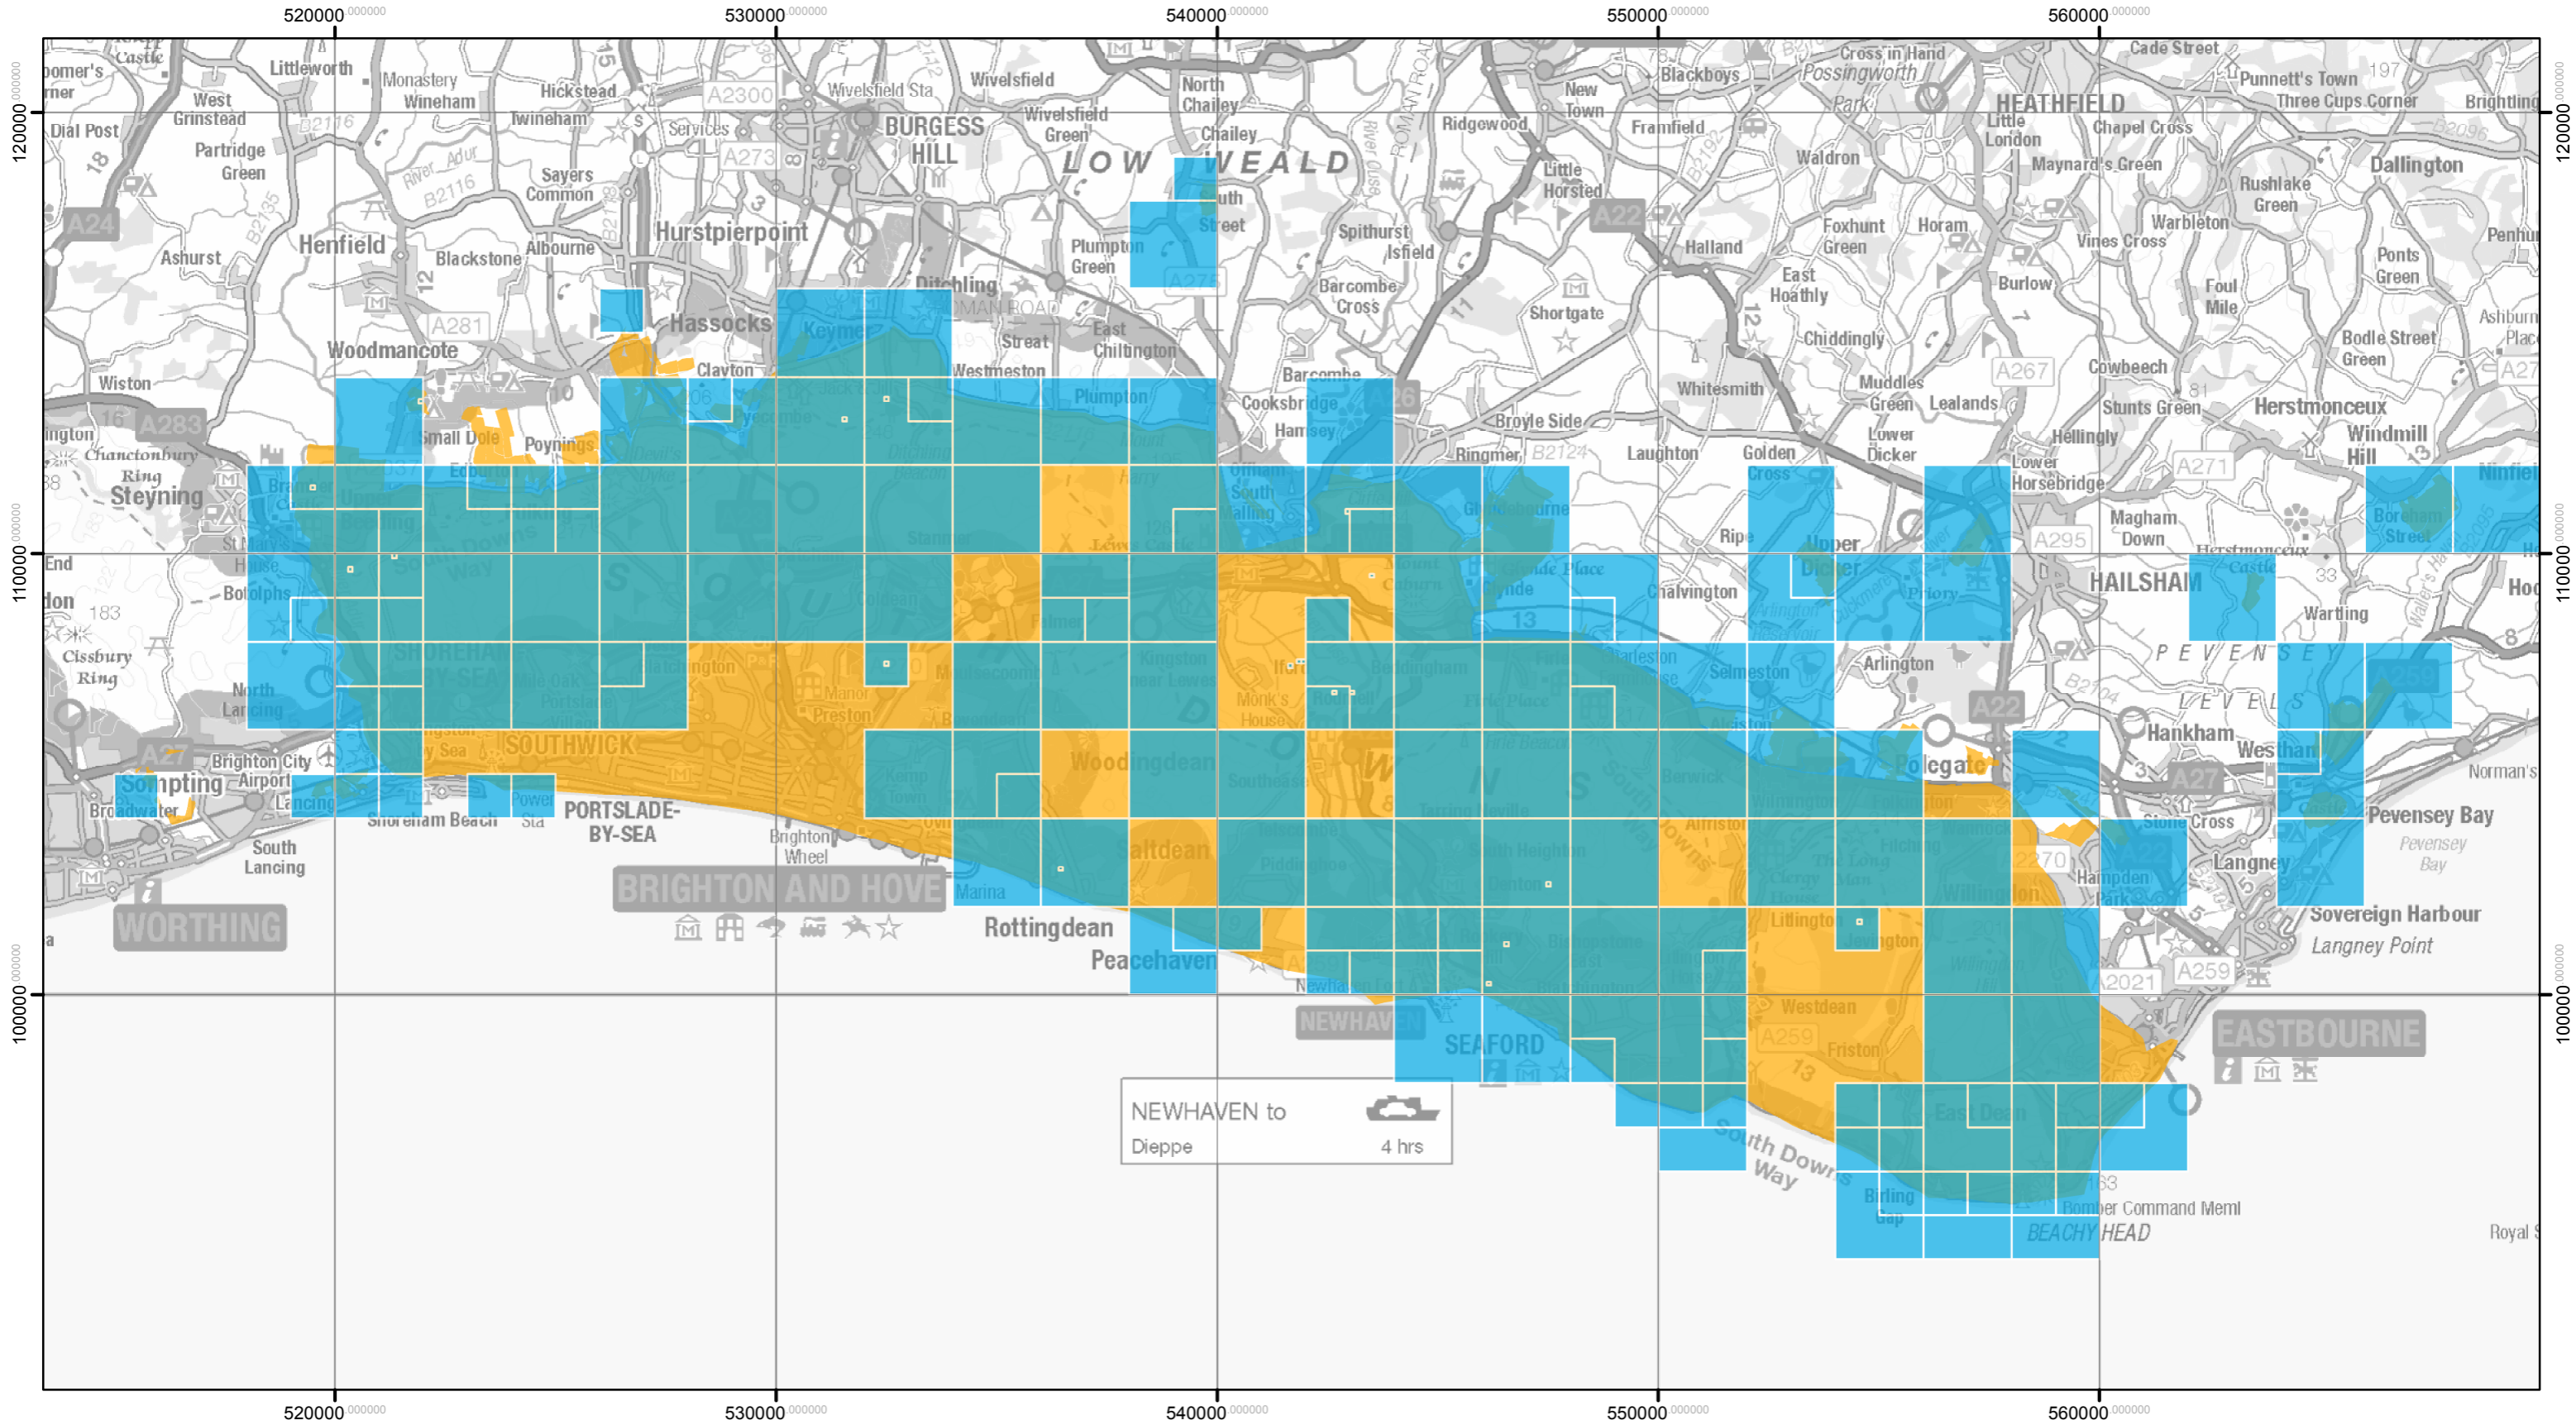

Lapwing records 2009 - 2011

NEWHAVEN to Dieppe 4 hrs

Key to Map:
 Eastern South Downs Farmer Cluster area
 Species Record

NEWHAVEN to Dieppe 4 hrs

Key to Map:
 Eastern South Downs Farmer Cluster area
 Species Record

Linnet records 1999 - 2001

NEWHAVEN to Dieppe 4 hrs

Key to Map:
 Eastern South Downs Farmer Cluster area
 Species Record

Key to Map:
 Eastern South Downs Farmer Cluster area
 Species Record

Key to Map:

- Eastern South Downs Farmer Cluster area
- Species Record

Skylark records 1999 - 2001

NEWHAVEN to Dieppe 4 hrs

Key to Map:
 Eastern South Downs Farmer Cluster area
 Species Record

Skylark records 2009 - 2011

NEWHAVEN to Dieppe 4 hrs

Key to Map:
 Eastern South Downs Farmer Cluster area
 Species Record

Skylark records 2014 - 2016

NEWHAVEN to Dieppe 4 hrs

Key to Map:
 Eastern South Downs Farmer Cluster area
 Species Record

NEWHAVEN to Dieppe 4 hrs

Key to Map:
 Eastern South Downs Farmer Cluster area
 Species Record