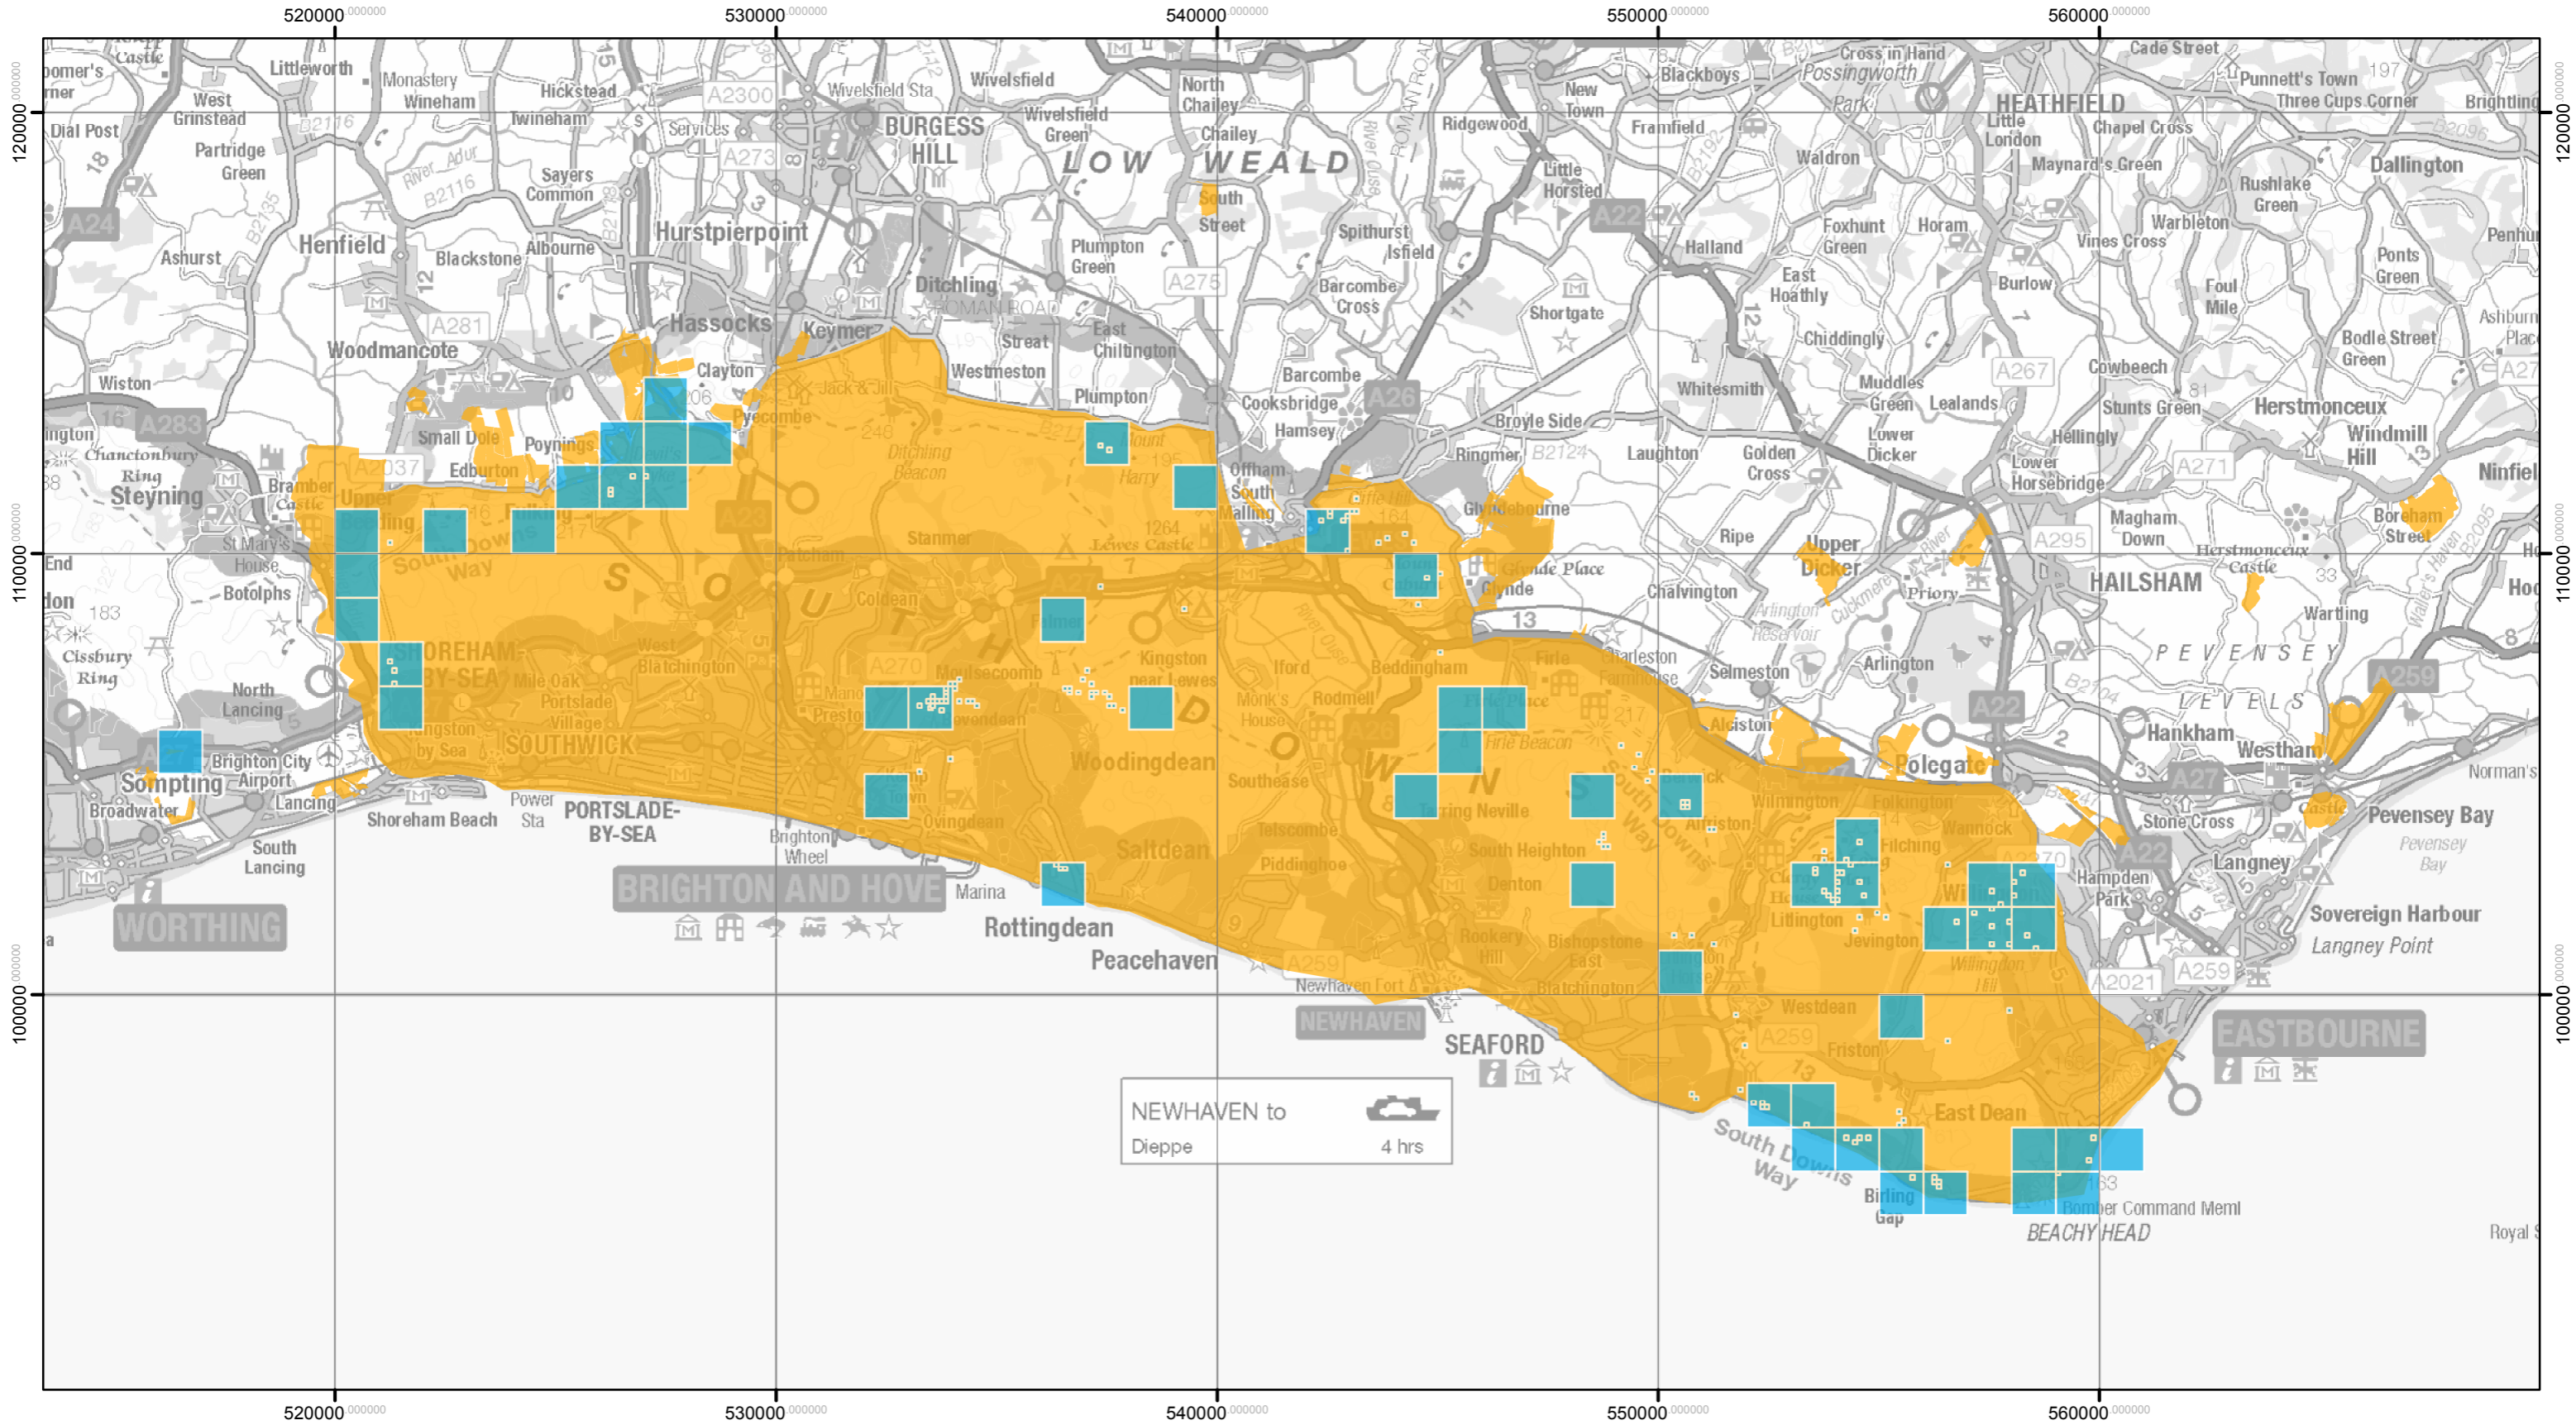

Chalk Hill Blue records 1999 - 2001

NEWHAVEN to Dieppe 4 hrs

Key to Map:
 Eastern South Downs Farmer Cluster area
 Species Record

Key to Map:
 Eastern South Downs Farmer Cluster area
 Species Record

Chalk Hill Blue records 2014 - 2016

Key to Map:

- Eastern South Downs Farmer Cluster area
- Species Record

Corn Bunting records 1999 - 2001

NEWHAVEN to Dieppe 4 hrs

Key to Map:
 Eastern South Downs Farmer Cluster area
 Species Record

Corn Bunting records 2009 - 2011

Skylark records 1999 - 2001

NEWHAVEN to Dieppe 4 hrs

Key to Map:
 Eastern South Downs Farmer Cluster area
 Species Record

Skylark records 2009 - 2011

NEWHAVEN to Dieppe 4 hrs

Key to Map:
 Eastern South Downs Farmer Cluster area
 Species Record

Skylark records 2014 - 2016

NEWHAVEN to Dieppe 4 hrs

Key to Map:
 Eastern South Downs Farmer Cluster area
 Species Record

NEWHAVEN to Dieppe 4 hrs

Key to Map:
 Eastern South Downs Farmer Cluster area
 Species Record