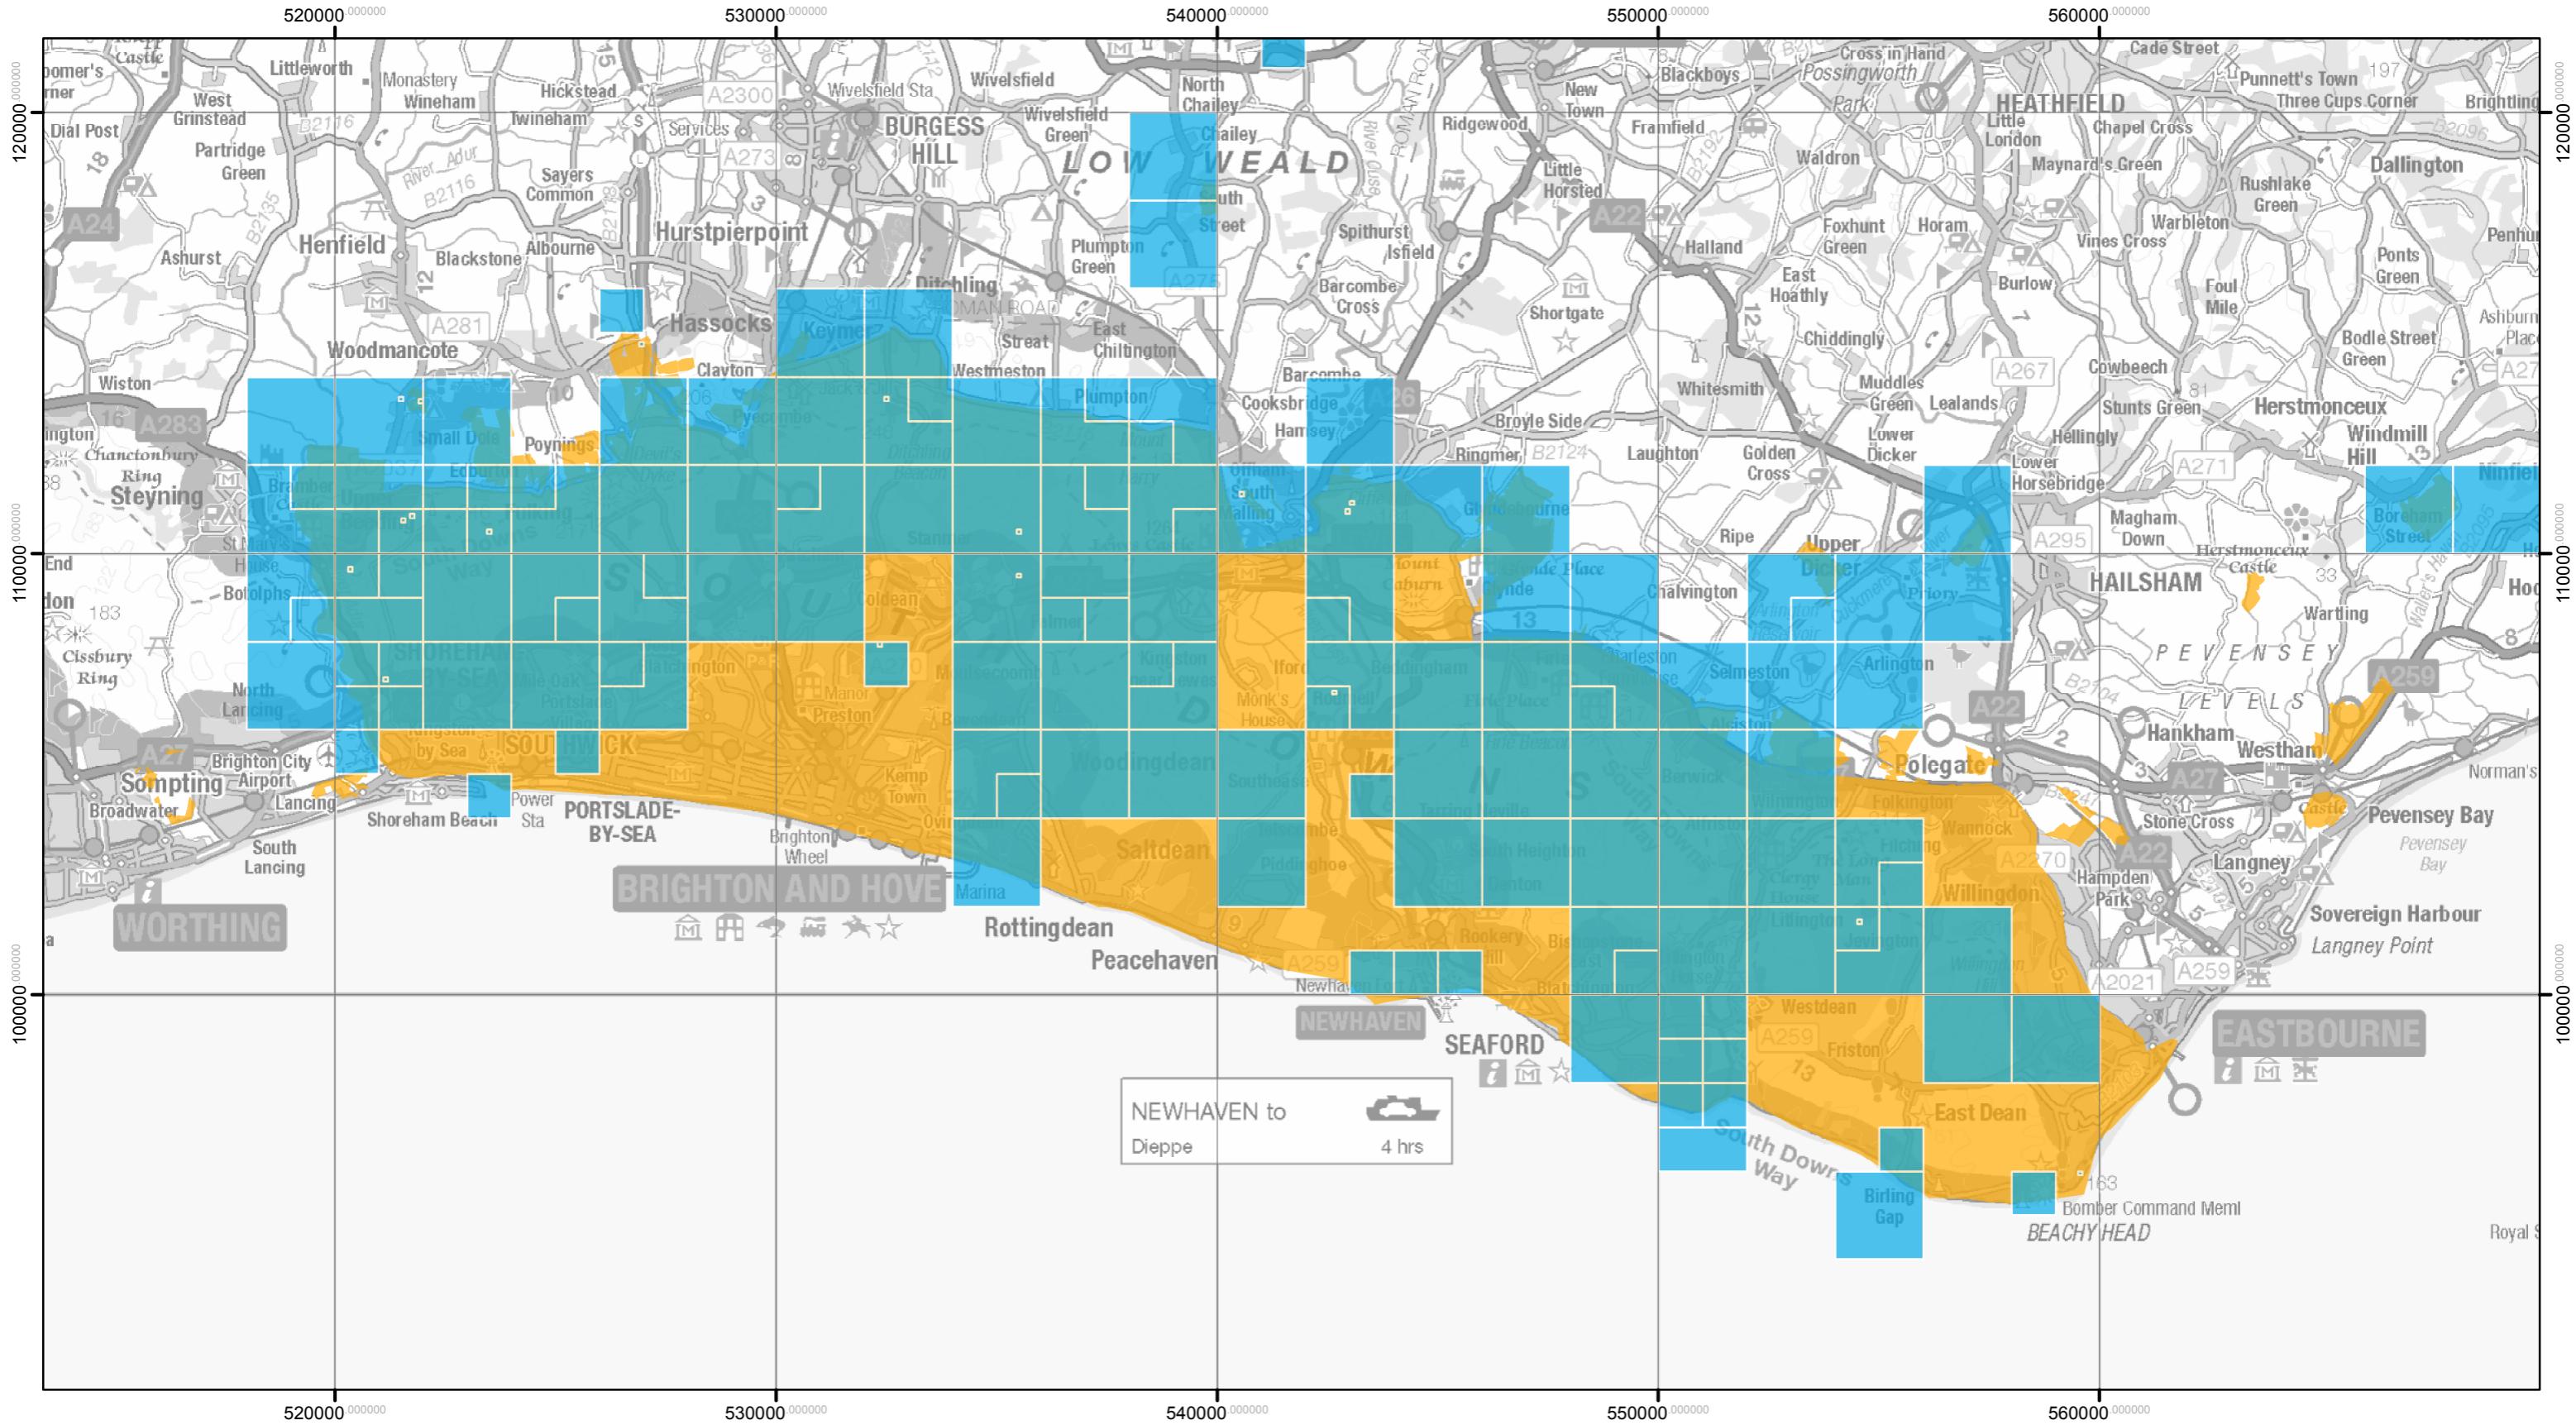

Yellowhammer records 2009 - 2011

NEWHAVEN to Dieppe 4 hrs

Key to Map:
 Eastern South Downs Farmer Cluster area
 Species Record